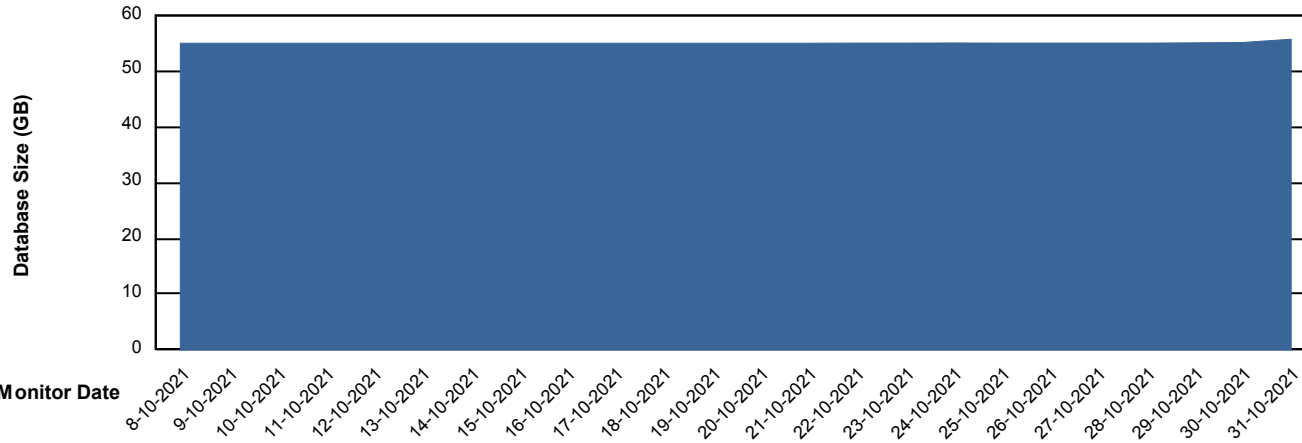

## Harddisk Usage CIW\_PRD\_ORACLE2

	Free disk space on c: (%)	Total disk space on c: (Gb)	Free disk space on d: (%)	Total disk space on d: (Gb)	Free disk space on e: (%)	Total disk space on e: (Gb)
31-10-2021	92	701	66	700	100	830

# Weekly SLA Customer Report

Customer CIW Production  
 Database ID 45

DATABASE SIZE CIWDB\_Production

Database growth over last month

Database Tablespace CIWDB\_Production

Date	Tablespace Name	Filesize (Gb)	Usedsize (Gb)	Percentage free
31-10-2021	ABSDATA	51	42	18
	INDX	12	6	50