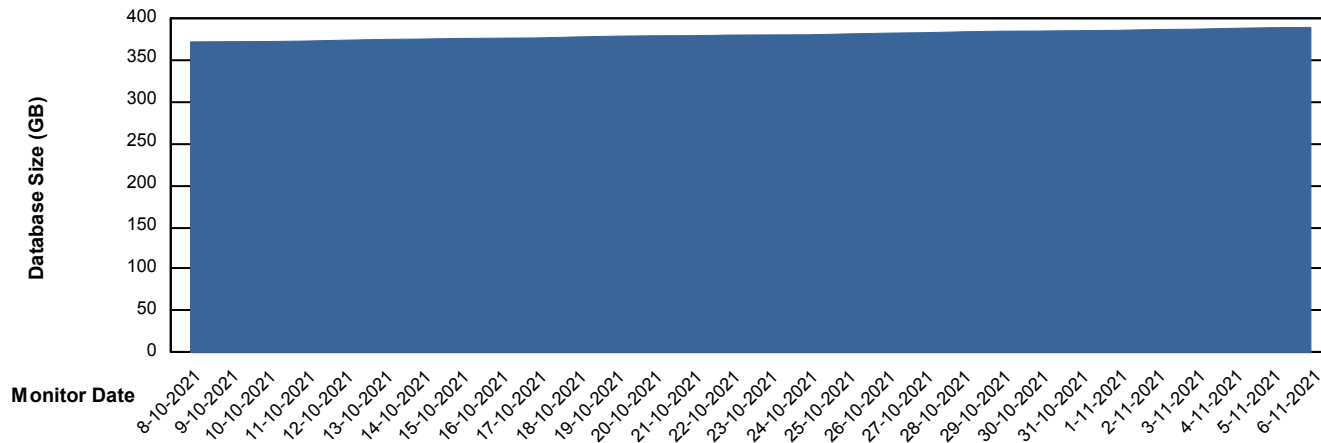

Customer BGG_Production
Database ID 58

Database Performance BGGDB_Standby

Weekly SLA Customer Report

Customer BGG_Production
Database ID 58

DATABASE SIZE BGGDB_BI

Database growth over last month

DATABASE SIZE BGGDB_Production

Database growth over last month

Weekly SLA Customer Report

Customer BGG_Production
Database ID 58

Database Tablespace BGGDB_BI

Date	Tablespace Name	Filesize (Gb)	Usedsize (Gb)	Percentage free
6-11-2021	ABSDATA	120	98	18
	INDX	148	117	21
5-11-2021	ABSDATA	120	98	18
	INDX	148	116	22
4-11-2021	ABSDATA	120	98	18
	INDX	148	116	22
3-11-2021	ABSDATA	120	98	18
	INDX	148	116	22
2-11-2021	ABSDATA	120	97	19
	INDX	148	115	22
1-11-2021	ABSDATA	120	97	19
	INDX	148	115	22
31-10-2021	ABSDATA	120	97	19
	INDX	148	115	22