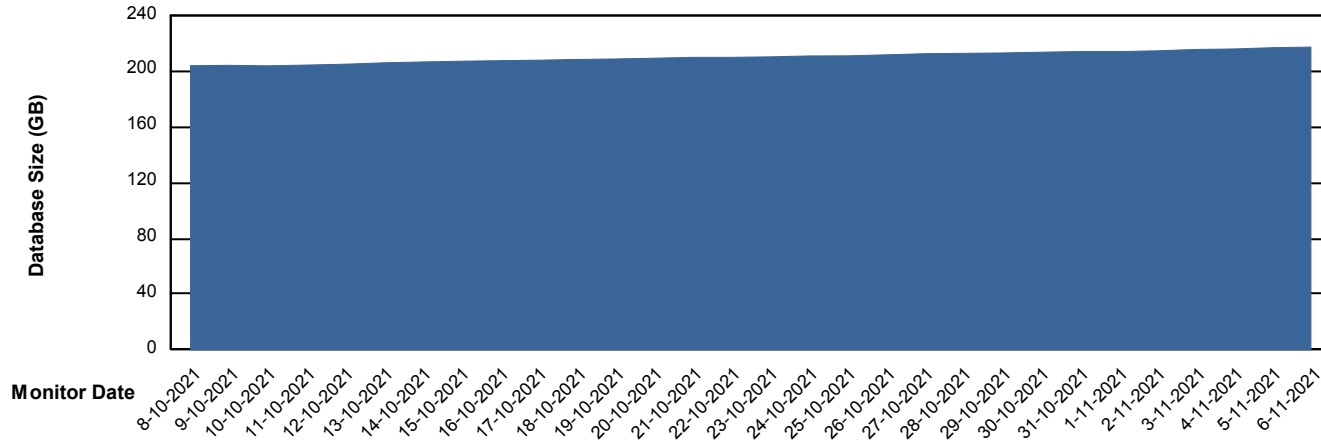

Customer BGG_Production
Database ID 58

Database Performance BGGDB_Standby

Weekly SLA Customer Report

Customer BGG_Production
Database ID 58

DATABASE SIZE BGGDB_BI

Database growth over last month

DATABASE SIZE BGGDB_Production

Database growth over last month

Weekly SLA Customer Report

Customer BGG_Production
Database ID 58

Database Tablespace BGGDB_BI

Date	Tablespace Name	Filesize (Gb)	Usedsize (Gb)	Percentage free
6-11-2021	ABSDATA	120	98	18
	INDX	148	117	21
5-11-2021	ABSDATA	120	98	18
	INDX	148	116	22
4-11-2021	ABSDATA	120	98	18
	INDX	148	116	22
3-11-2021	ABSDATA	120	98	18
	INDX	148	116	22
2-11-2021	ABSDATA	120	97	19
	INDX	148	115	22
1-11-2021	ABSDATA	120	97	19
	INDX	148	115	22
31-10-2021	ABSDATA	120	97	19
	INDX	148	115	22