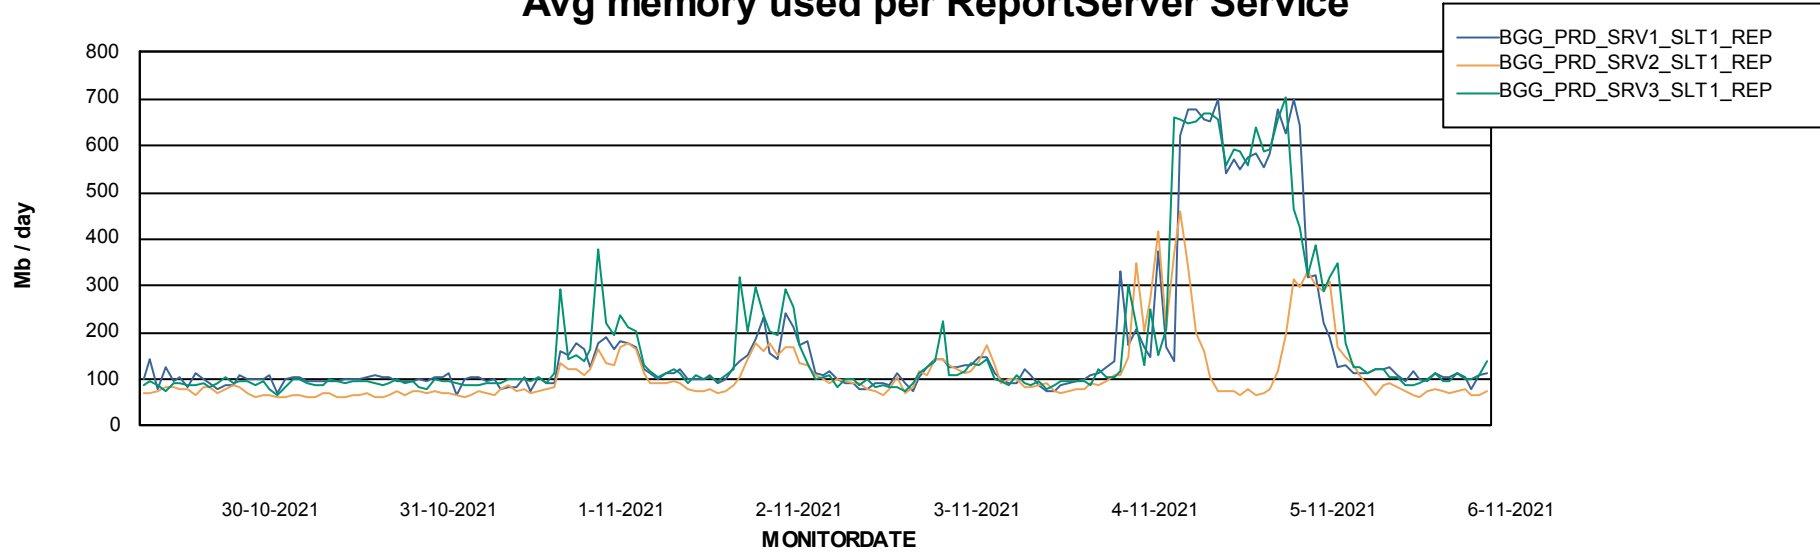

Avg memory used per ABS Server Service

Avg users per day per ABS server

Weekly SLA Customer Report

Customer BGG_Production
Database ID 58

ABSSolute Application ReportServer Services

Avg memory used per ReportServer Service