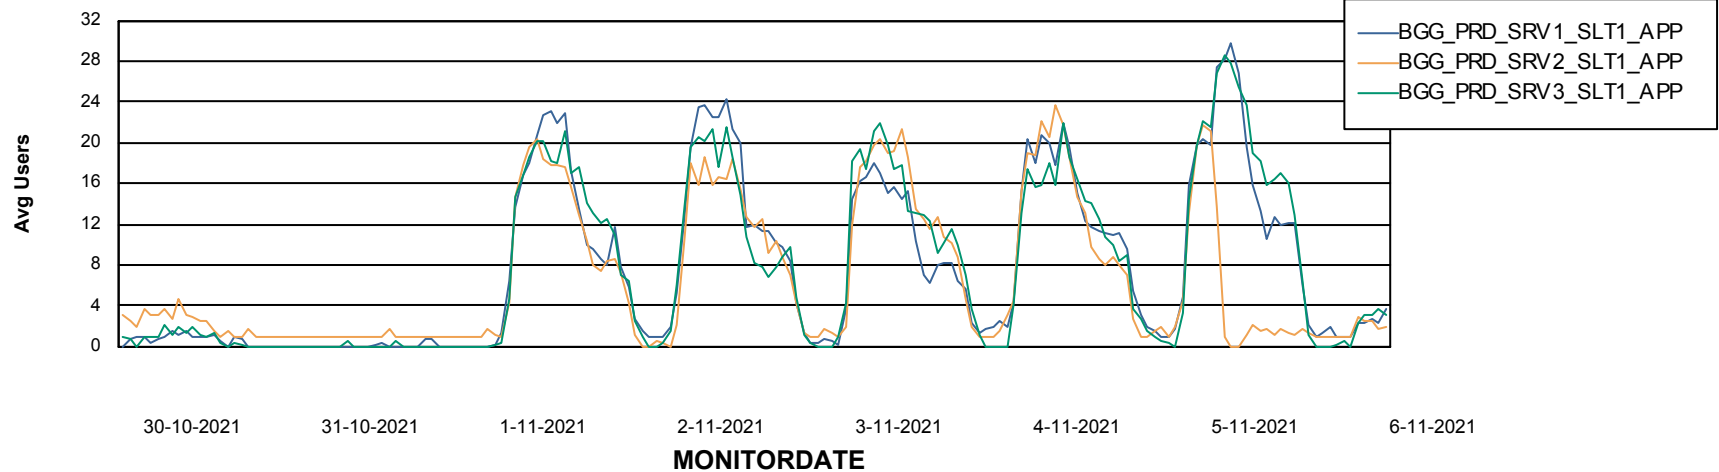

Avg users per day per ABS server