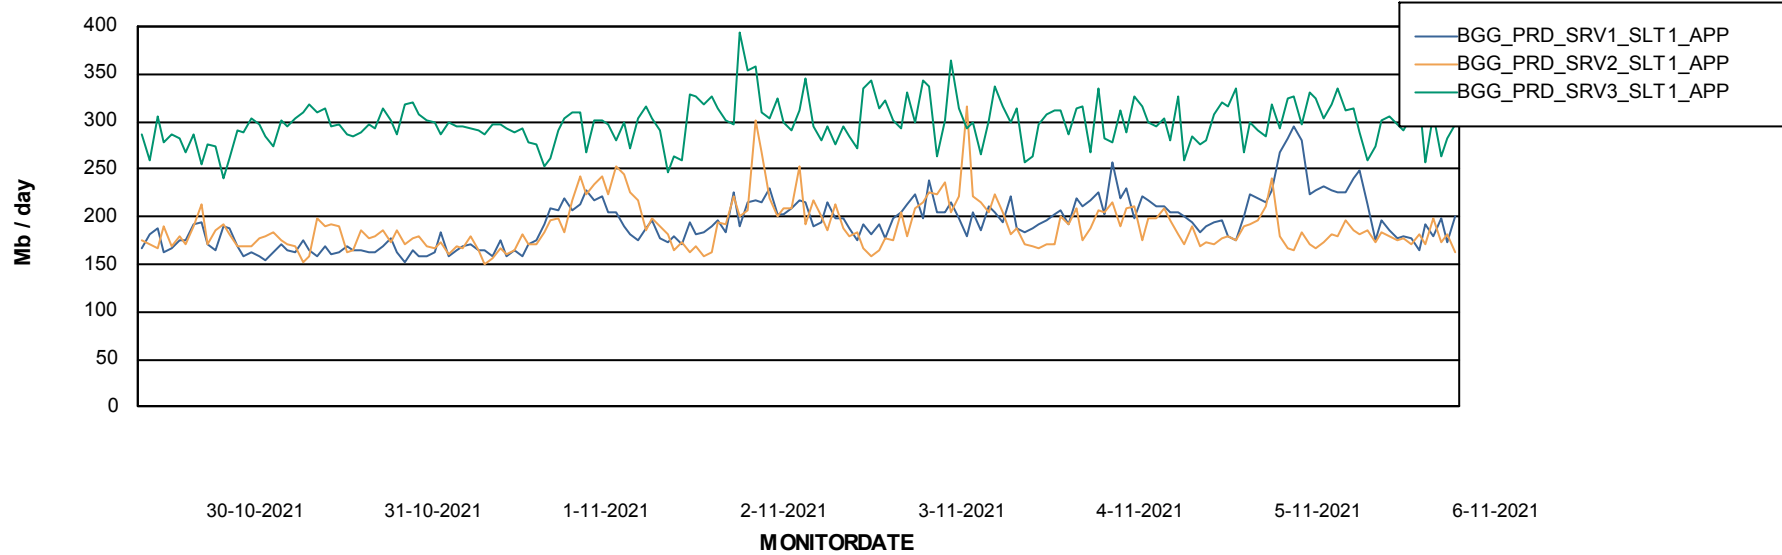

ABSSolute Application Server Services

Avg memory used per ABS Server Service