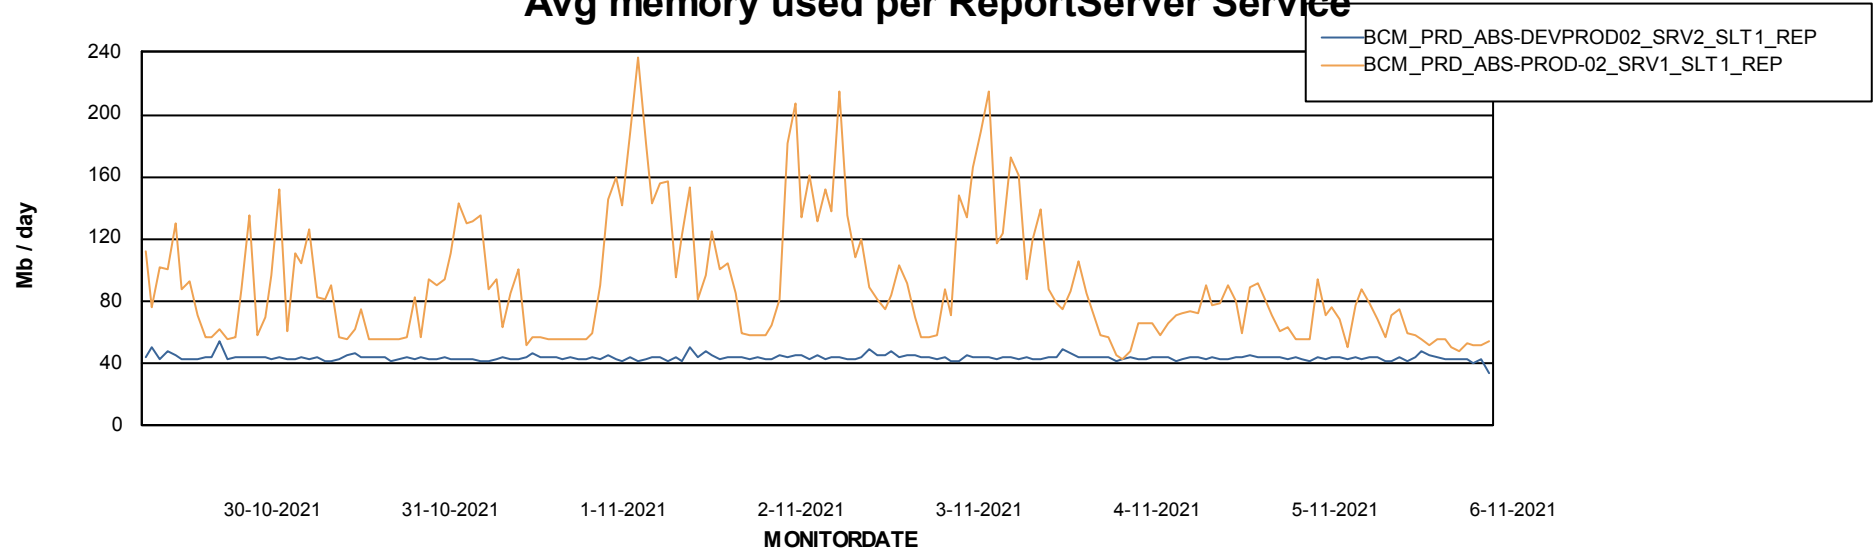

ABSSolute Application ReportServer Services

Avg memory used per ReportServer Service