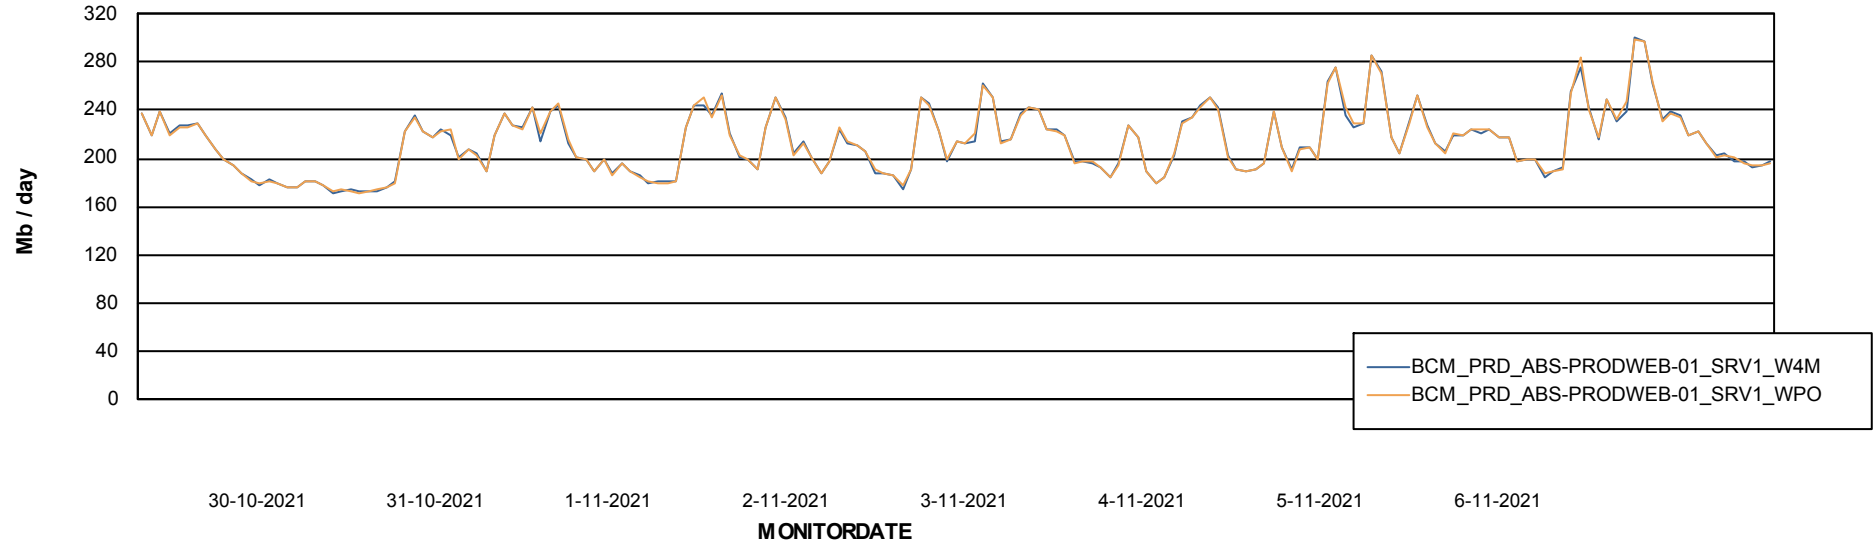

ABSSolute Application ReportServer Services

Avg memory used per ReportServer Service

Weekly SLA Customer Report

Customer BCM_Production
Database ID 81

ABSSolute Web Component Services

Avg memory used per ABS Web component