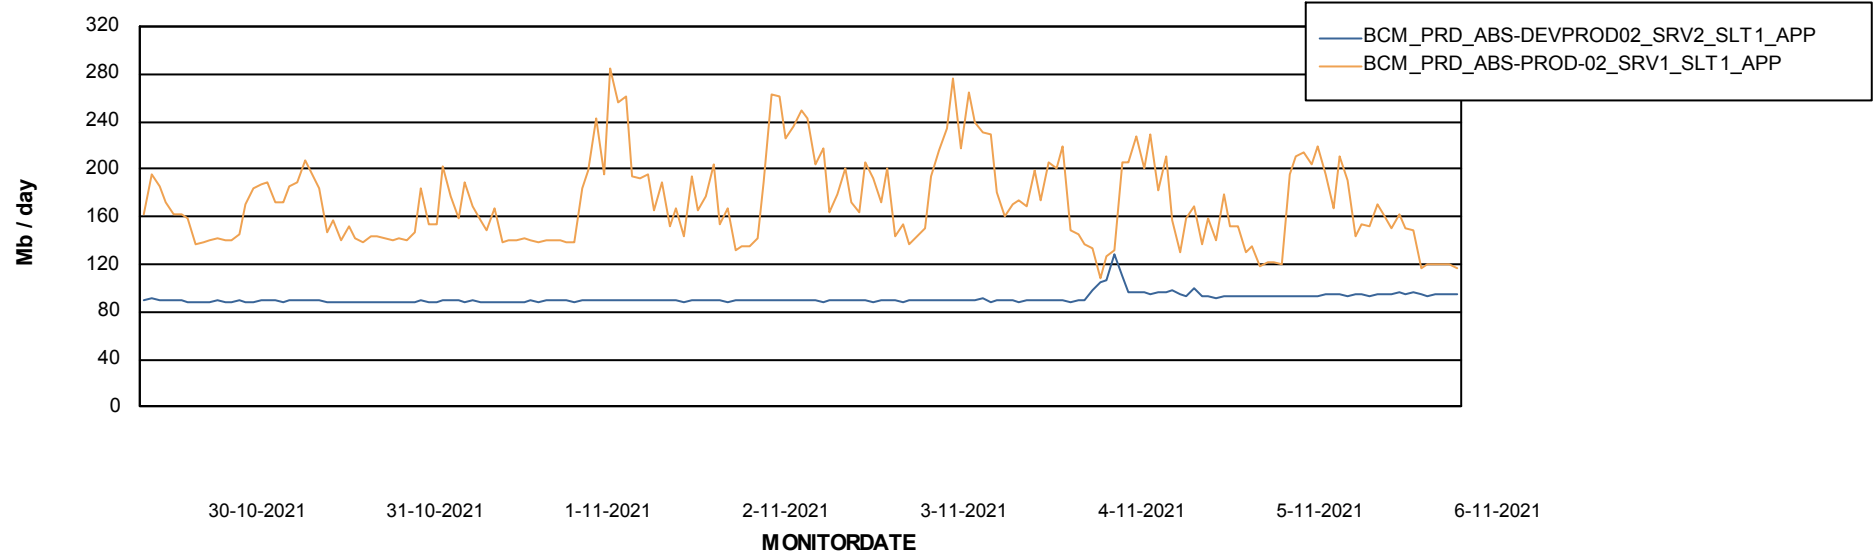

ABSSolute Application Server Services

Avg memory used per ABS Server Service