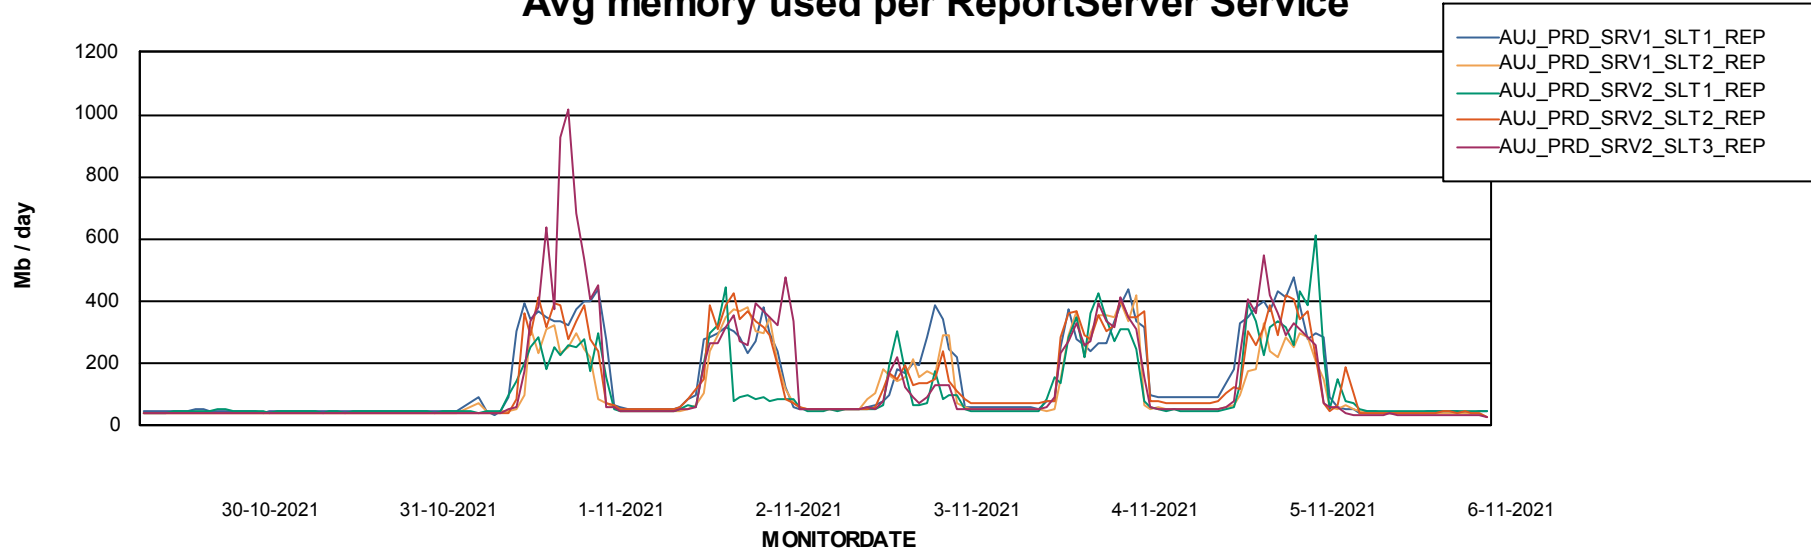

Avg memory used per ABS Server Service

Avg users per day per ABS server

Weekly SLA Customer Report

Customer AUJ Production
 Database ID 41

ABSSolute Application ReportServer Services

Avg memory used per ReportServer Service