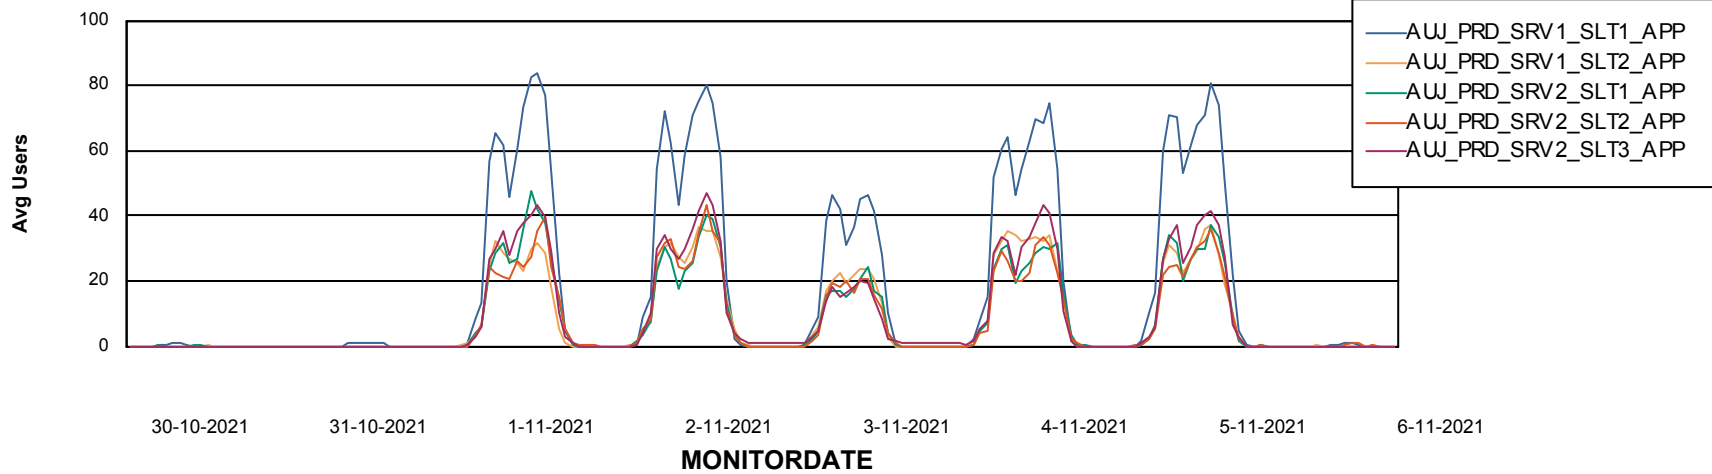

Avg users per day per ABS server