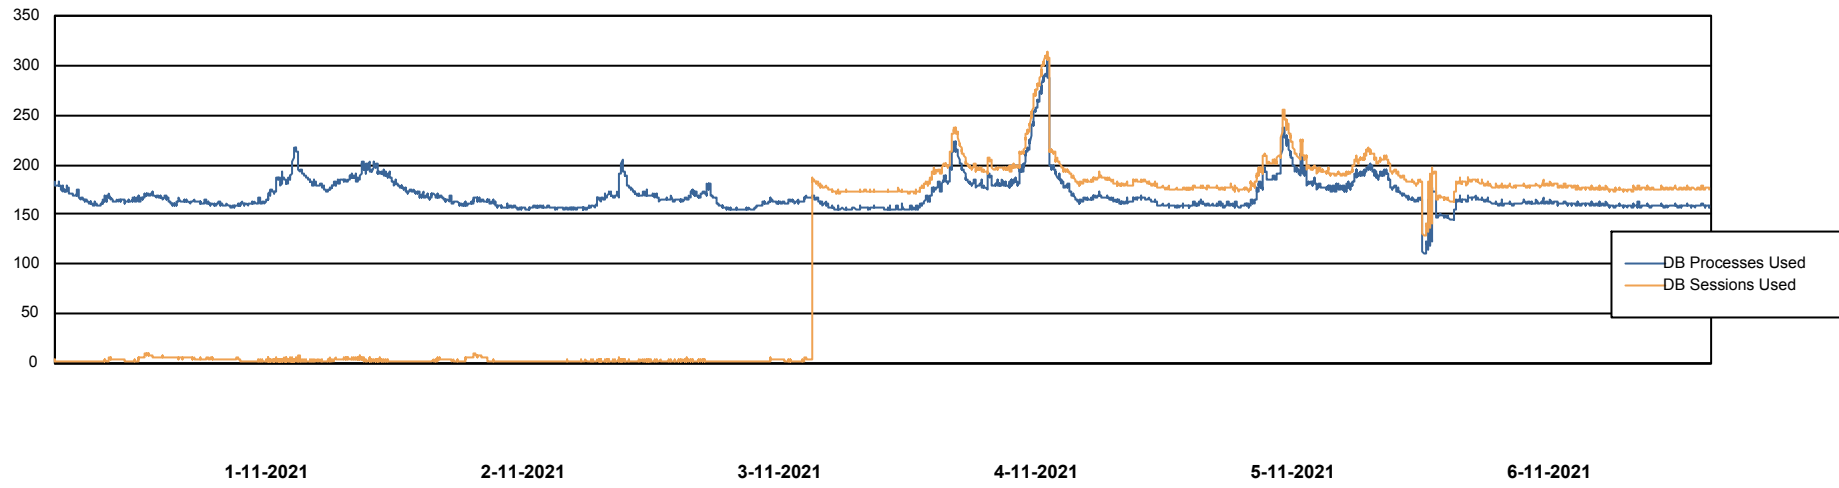

Database Performance AUJ_DB1_Primary

DB Processes Max 1,000