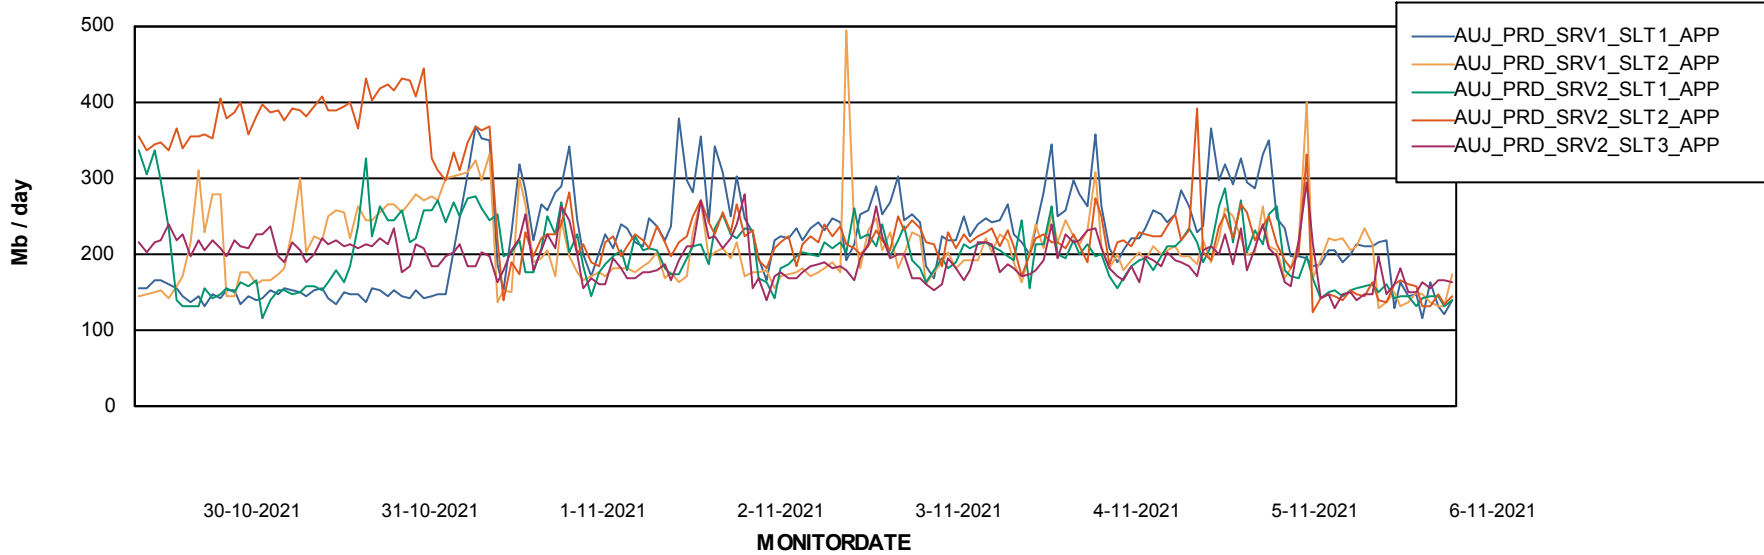

ABSSolute Application Server Services

Avg memory used per ABS Server Service