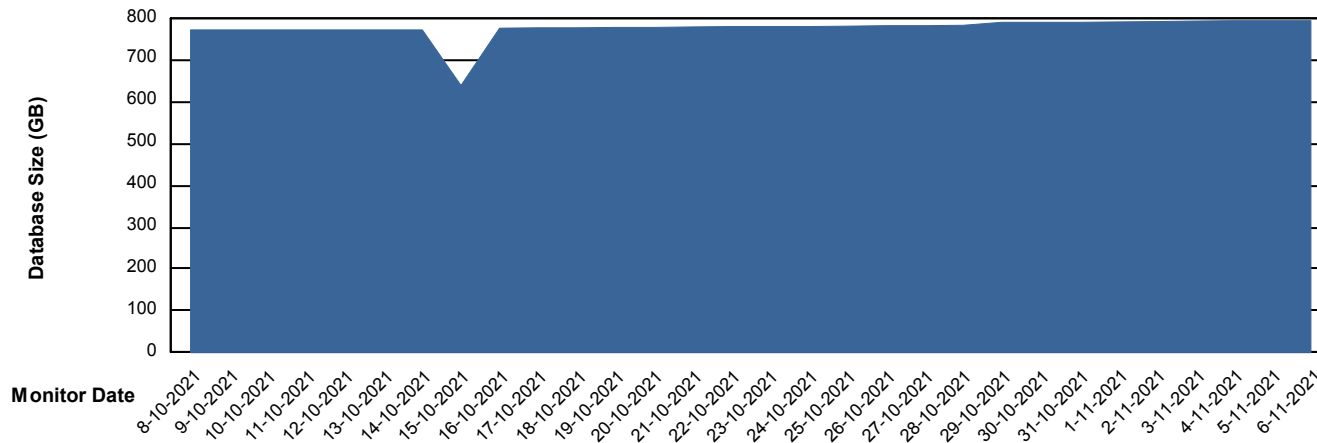

DATABASE SIZE AUJ_DB1_Primary

Database growth over last month