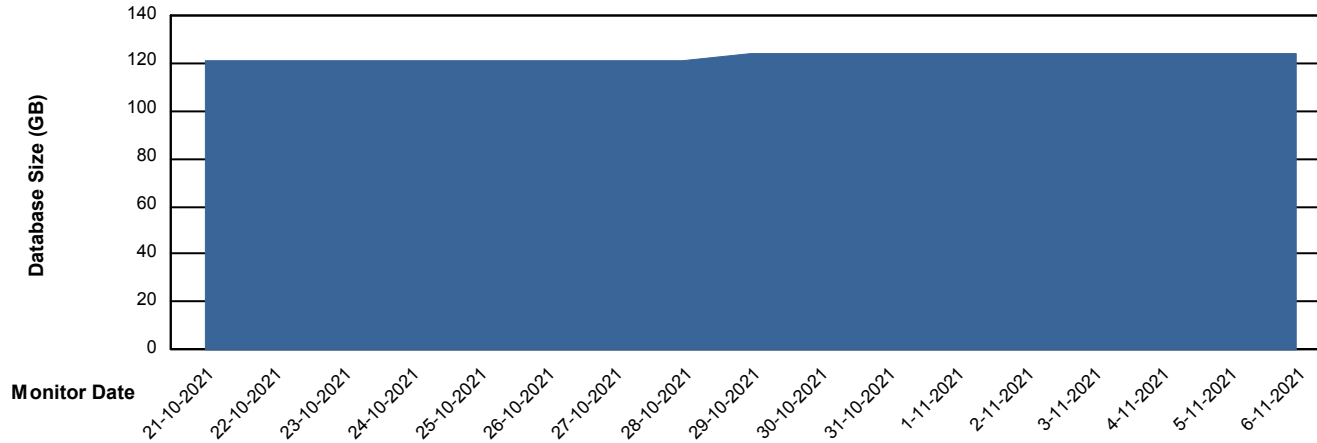

Database Performance AUJ_DB1_Primary

DB Processes Max 1,000

Weekly SLA Customer Report

Customer AUJ Production
Database ID 41

DATABASE SIZE AUJ Prod. BI DB (PABSBI1 server)

Database growth over last month

DATABASE SIZE AUJ_DB1_Primary