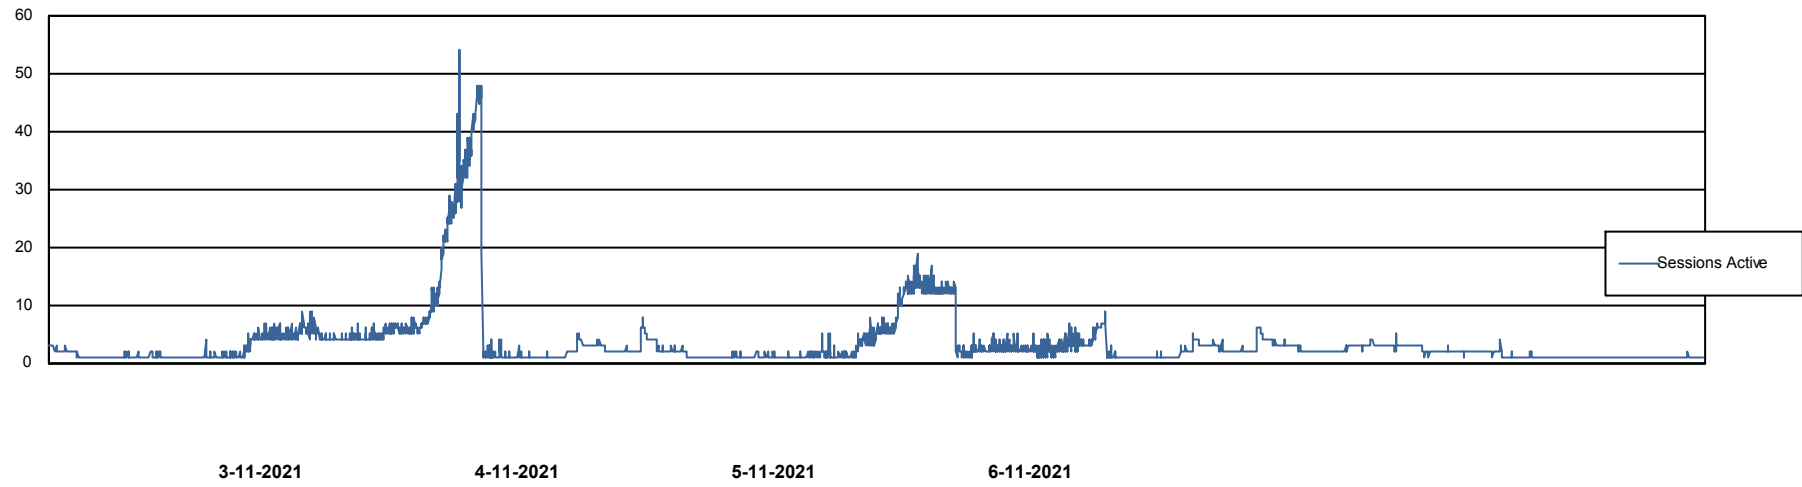

Database Performance AUJ_DB1_Primary

DB Processes Max 1,000