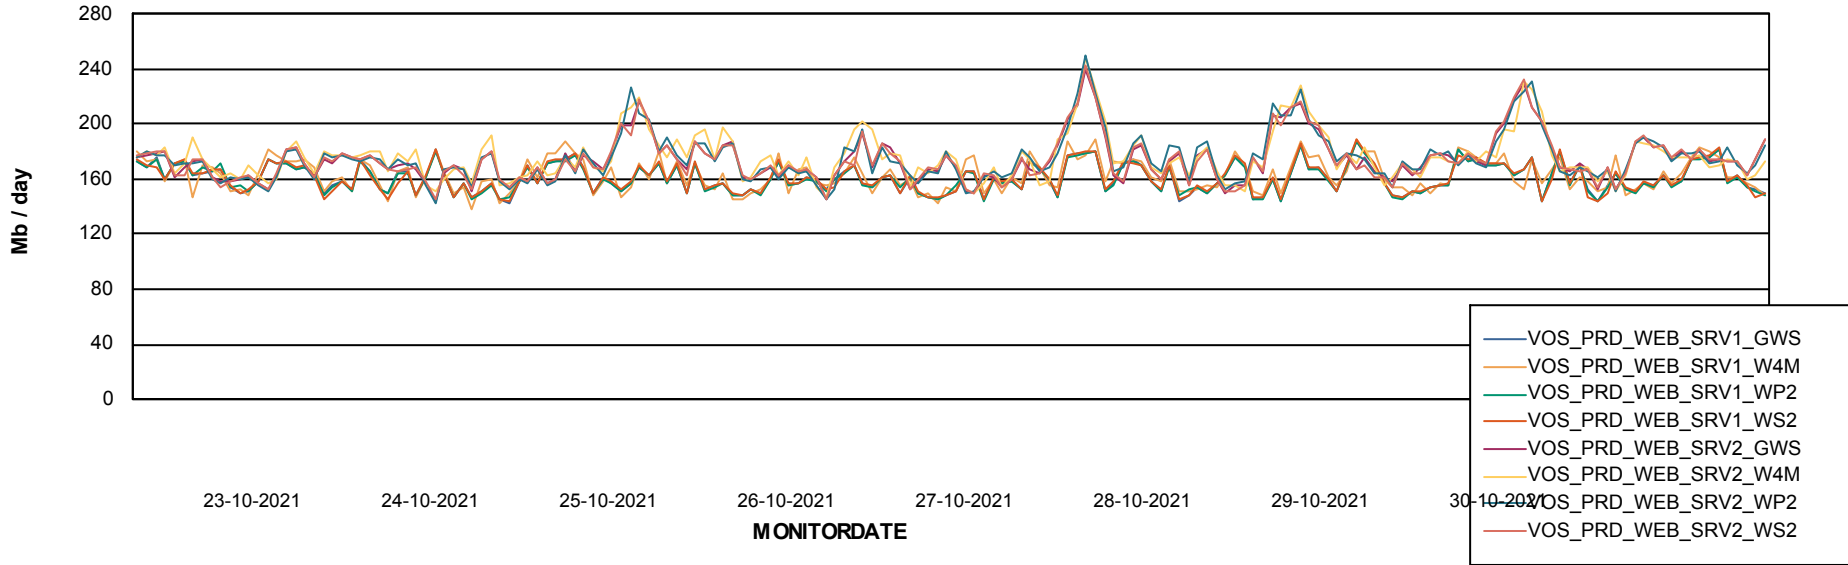

ABSSolute Application ReportServer Services

Avg memory used per ReportServer Service

Weekly SLA Customer Report

Customer VOS_Production
Database ID 68

ABSSolute Web Component Services

Avg memory used per ABS Web component