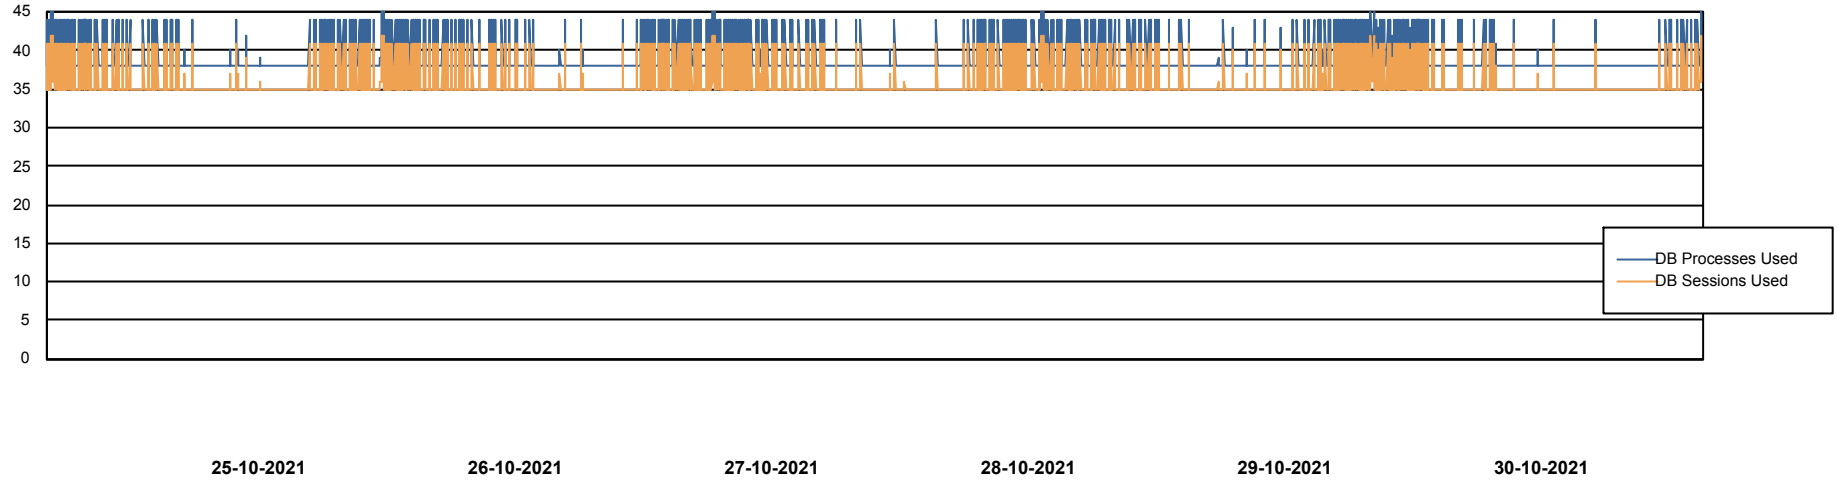

DB Processes Max 300

Weekly SLA Customer Report

Customer VOS_Production
Database ID 68

Database Performance VOSDB_Standby

DB Processes Max 500

Weekly SLA Customer Report

Customer VOS_Production
Database ID 68

DATABASE SIZE VOSDB_BI

Database growth over last month

DATABASE SIZE VOSDB_Production

Database growth over last month

Weekly SLA Customer Report

Customer VOS_Production
Database ID 68

Database Tablespace VOSDB_BI