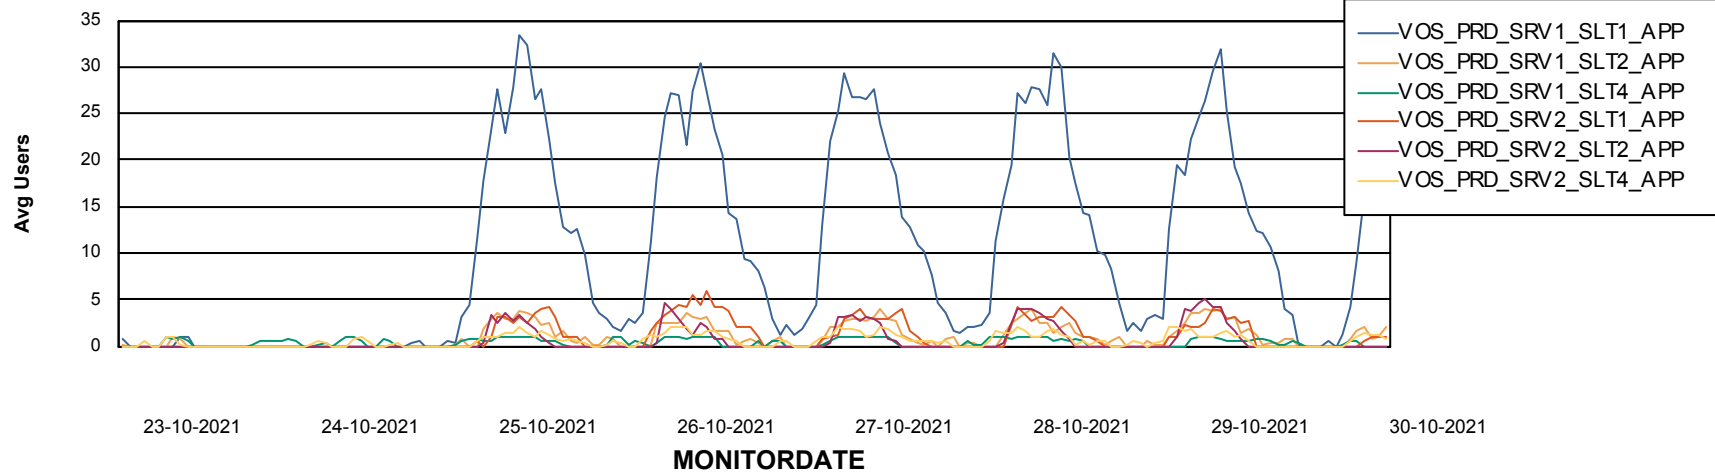

Weekly SLA Customer Report

Customer VOS_Production
Database ID 68

ABSSolute Application Server Services

Avg memory used per ABS Server Service

Avg users per day per ABS server

Weekly SLA Customer Report

Customer VOS_Production
Database ID 68