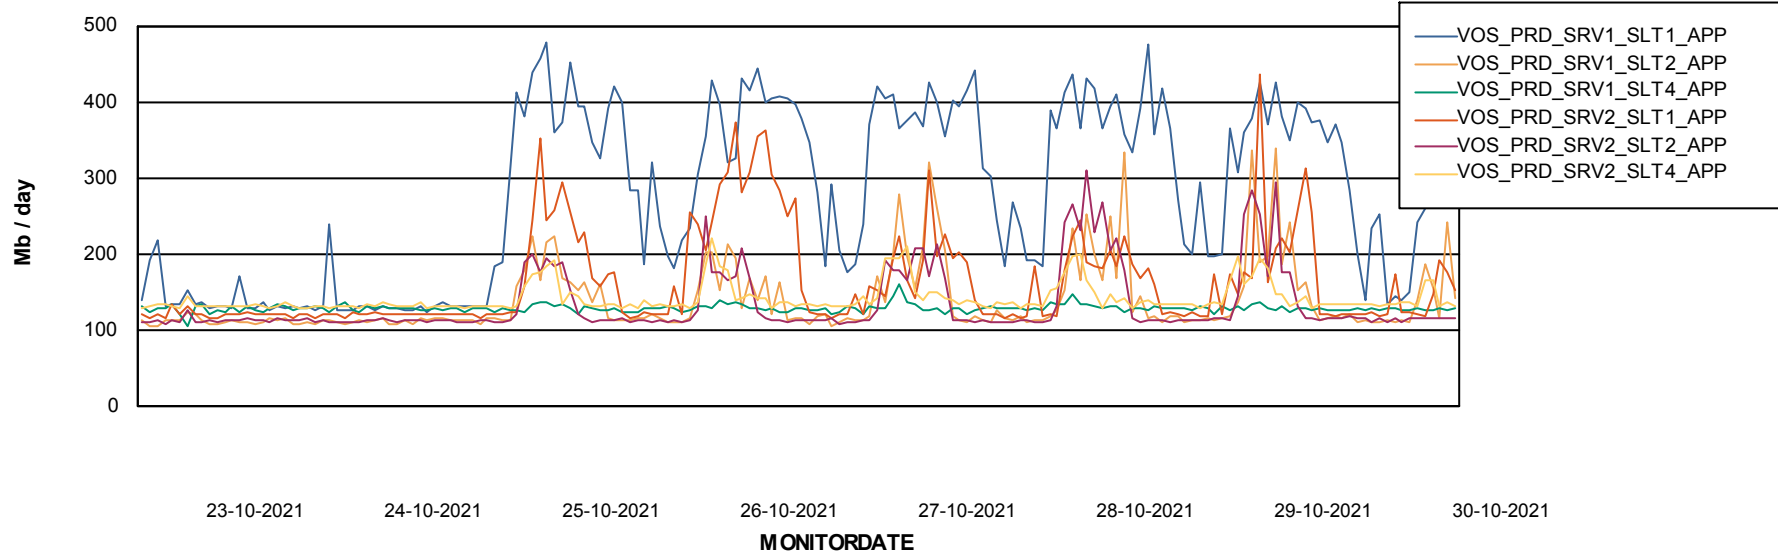

ABSSolute Application Server Services

Avg memory used per ABS Server Service