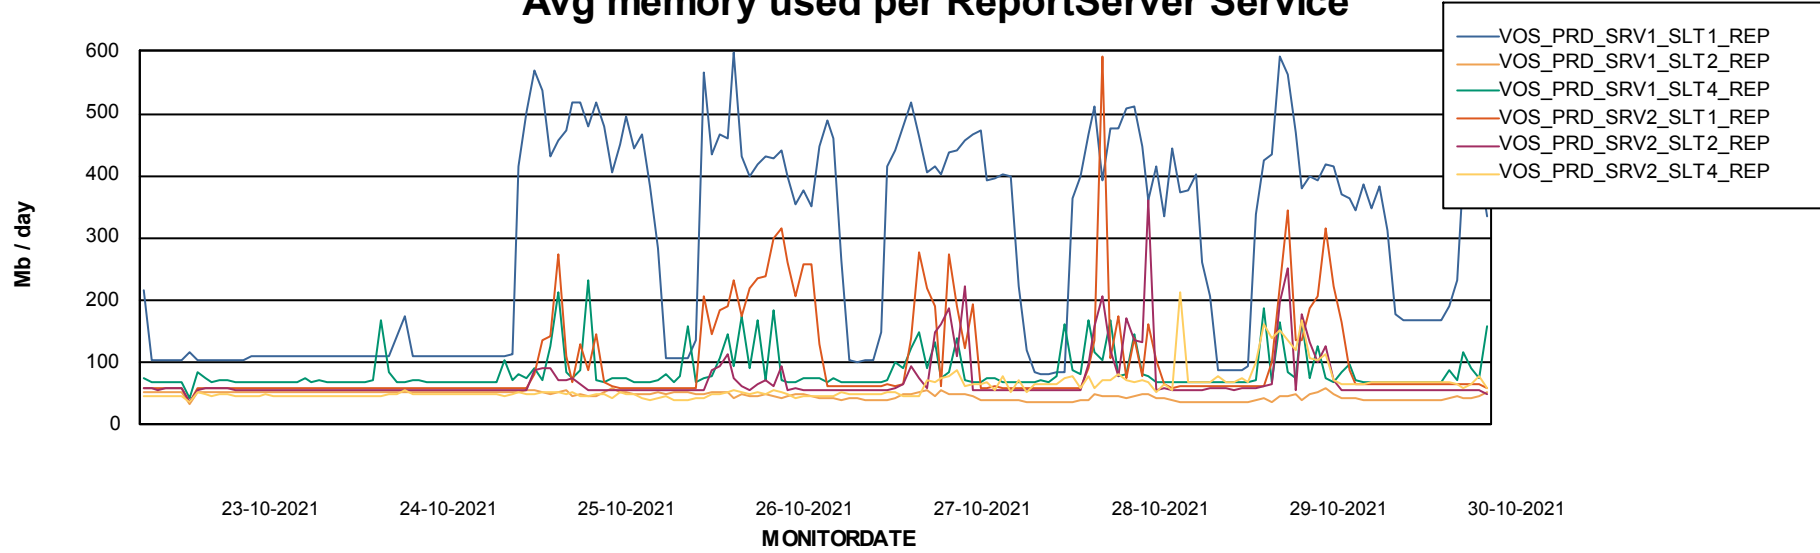

ABSSolute Application ReportServer Services

Avg memory used per ReportServer Service