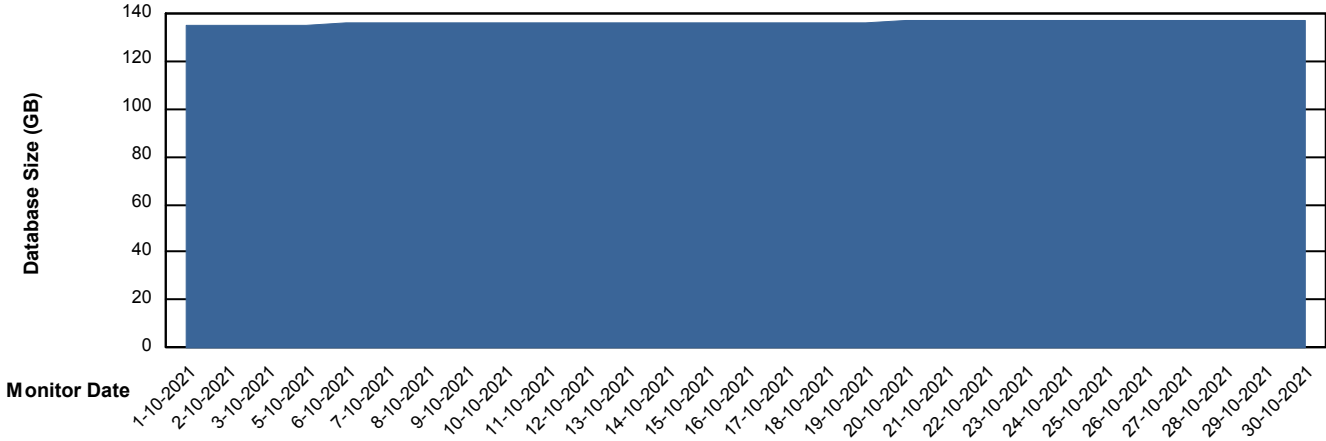

DB Processes Max 300

Weekly SLA Customer Report

Customer VOS_Production
Database ID 68

Database Performance VOSDB_Standby

DB Processes Max 500

Weekly SLA Customer Report

Customer VOS_Production
Database ID 68

DATABASE SIZE VOSDB_BI

Database growth over last month

DATABASE SIZE VOSDB_Production

Database growth over last month

Weekly SLA Customer Report

Customer VOS_Production
Database ID 68

Database Tablespace VOSDB_BI