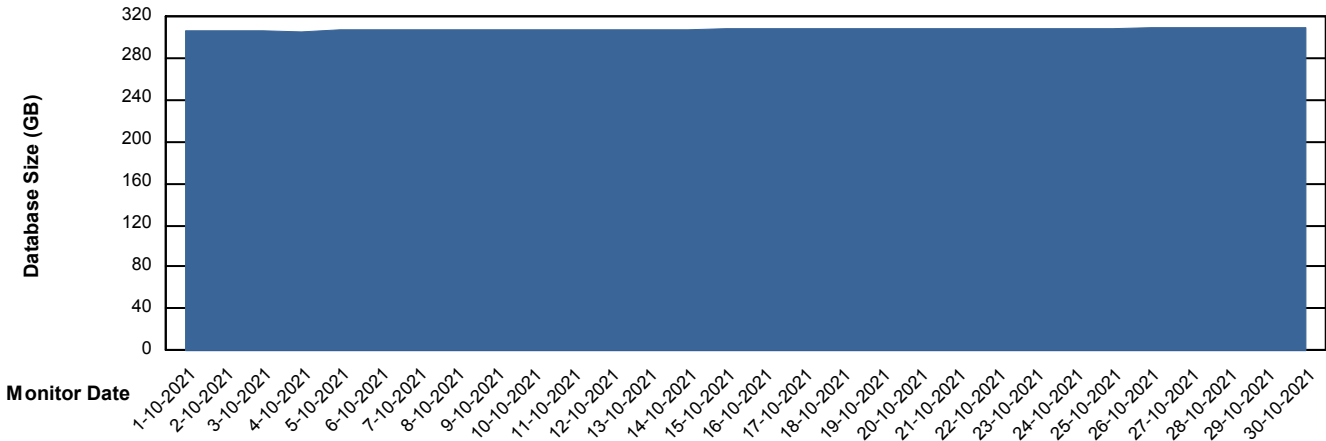

DATABASE SIZE VOSDB_Production

Database growth over last month