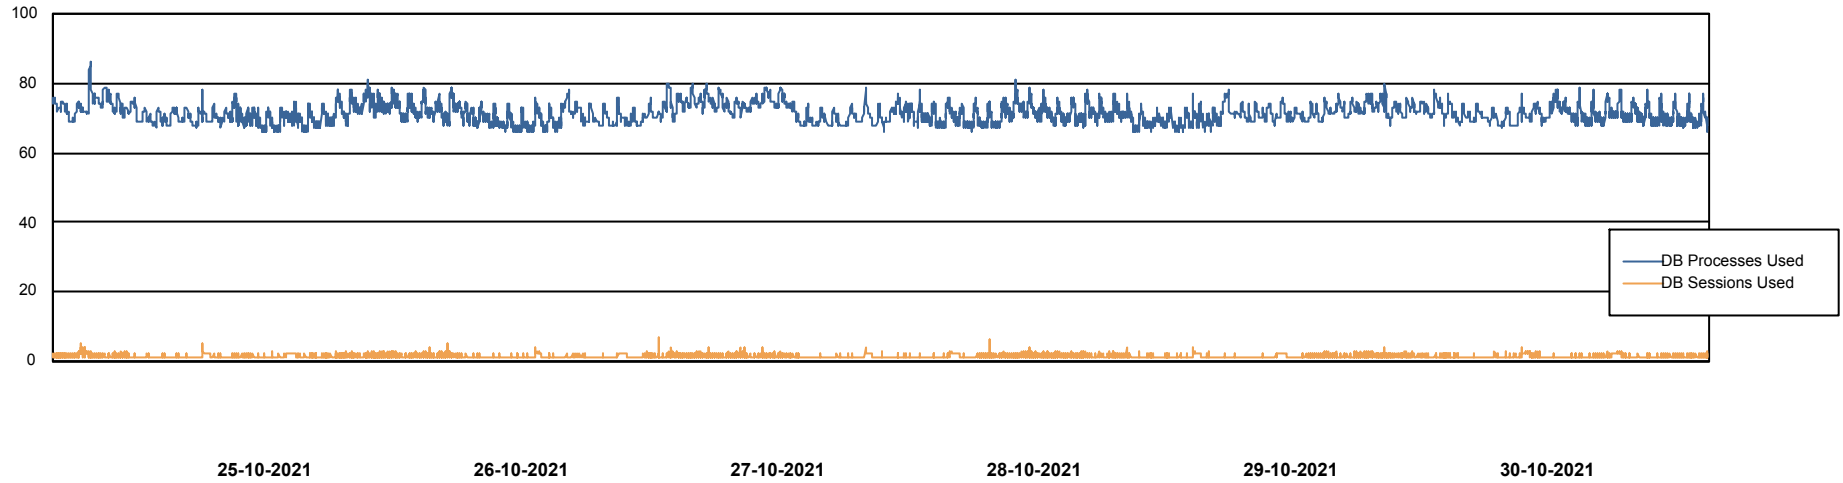

Database Performance VENDB_Production

DB Processes Max 300