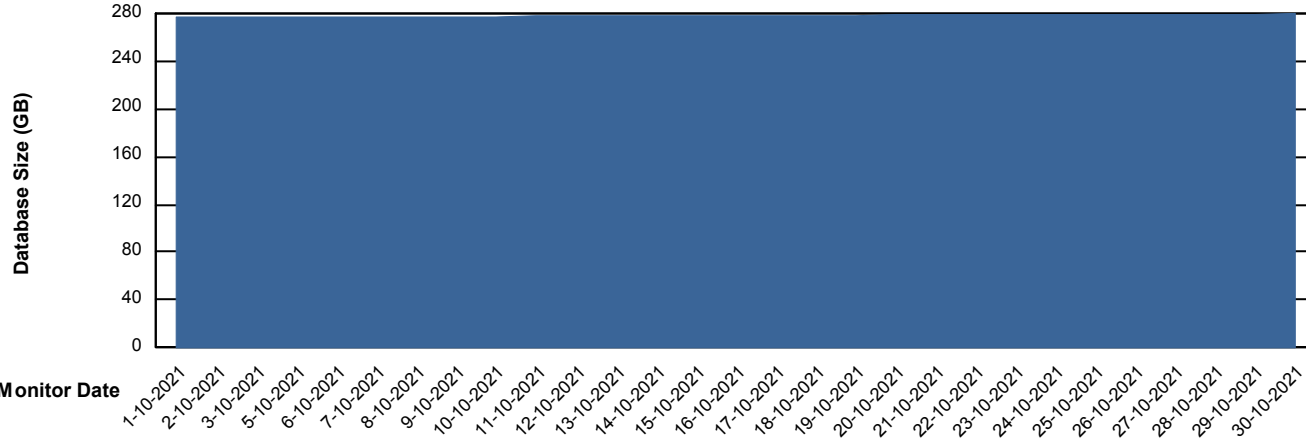

Database growth over last month

Database Tablespace VENDB_Production

Date	Tablespace Name	Filesize (Gb)	Usedsize (Gb)	Percentage free
30-10-2021	ABSDATA	178	136	23
	INDX	160	134	16
29-10-2021	ABSDATA	178	136	23
	INDX	160	134	16
28-10-2021	ABSDATA	178	136	23
	INDX	160	134	16
27-10-2021	ABSDATA	178	136	23
	INDX	160	134	16
26-10-2021	ABSDATA	178	136	24
	INDX	160	134	16
25-10-2021	ABSDATA	178	136	24
	INDX	160	134	16
24-10-2021	ABSDATA	178	136	24
	INDX	160	134	16