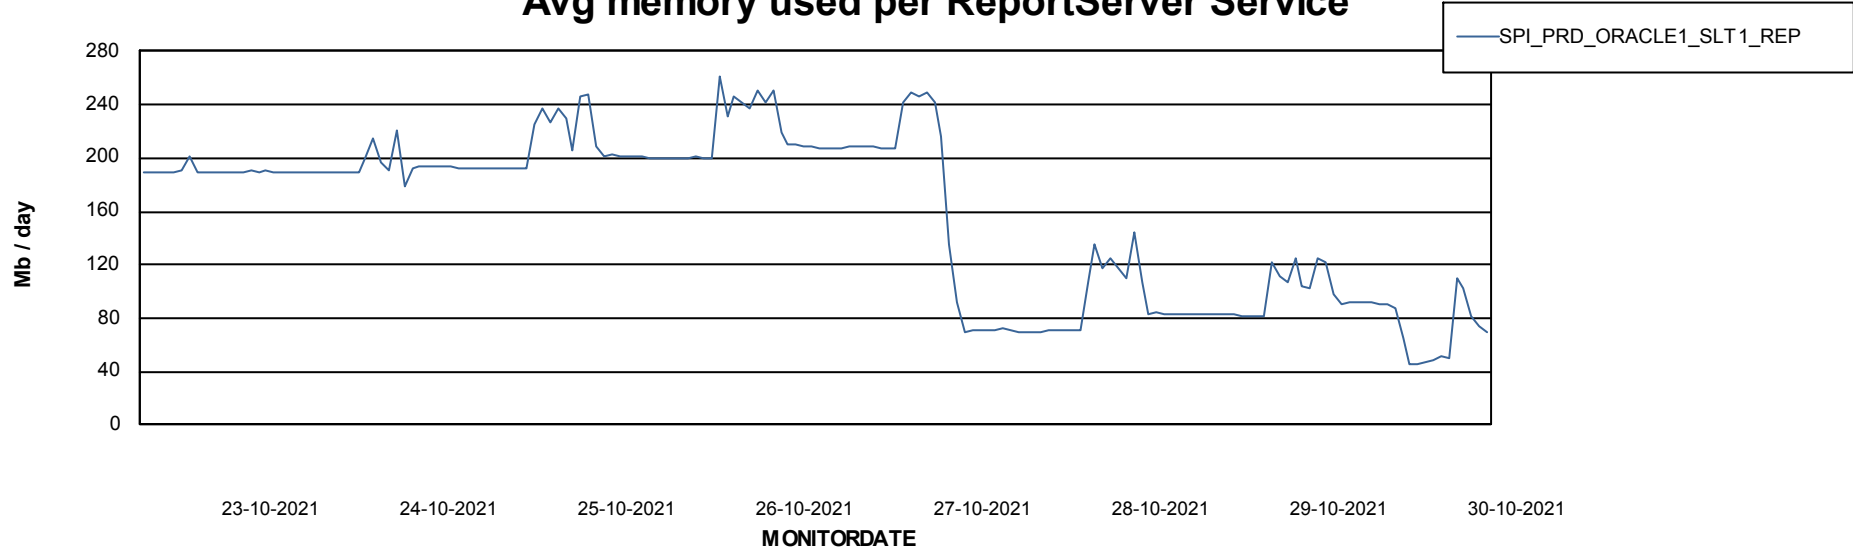

ABSSolute Application ReportServer Services

Avg memory used per ReportServer Service