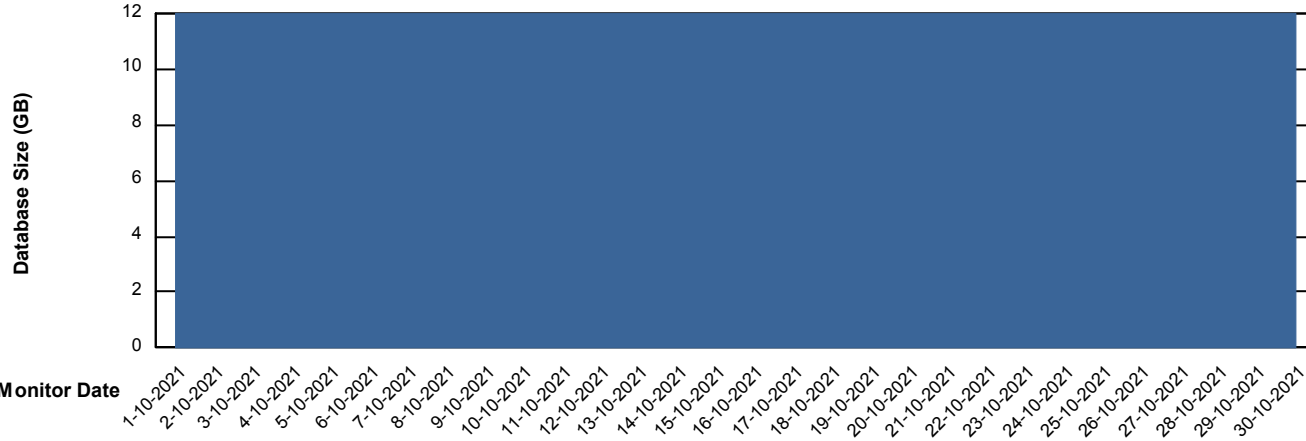

DB Processes Max 500

Weekly SLA Customer Report

Customer SPI_Production
 Database ID 49

DATABASE SIZE SPIDB_Production

Database growth over last month

Database Tablespace SPIDB_Production

Date	Tablespace Name	Filesize (Gb)	Usedsize (Gb)	Percentage free
30-10-2021	ABSDATA	5	2	54
	INDX	8	4	53
29-10-2021	ABSDATA	5	2	54
	INDX	8	4	53
28-10-2021	ABSDATA	5	2	54
	INDX	8	4	53
27-10-2021	ABSDATA	5	2	54
	INDX	8	4	53
26-10-2021	ABSDATA	5	2	54
	INDX	8	4	53
25-10-2021	ABSDATA	5	2	54
	INDX	8	4	53
24-10-2021	ABSDATA	5	2	54
	INDX	8	4	53

Weekly SLA Customer Report

Customer SPI_Production
Database ID 49

ABSSolute Application Server Services

Avg memory used per ABS Server Service

Avg users per day per ABS server

Weekly SLA Customer Report

Customer SPI_Production
Database ID 49