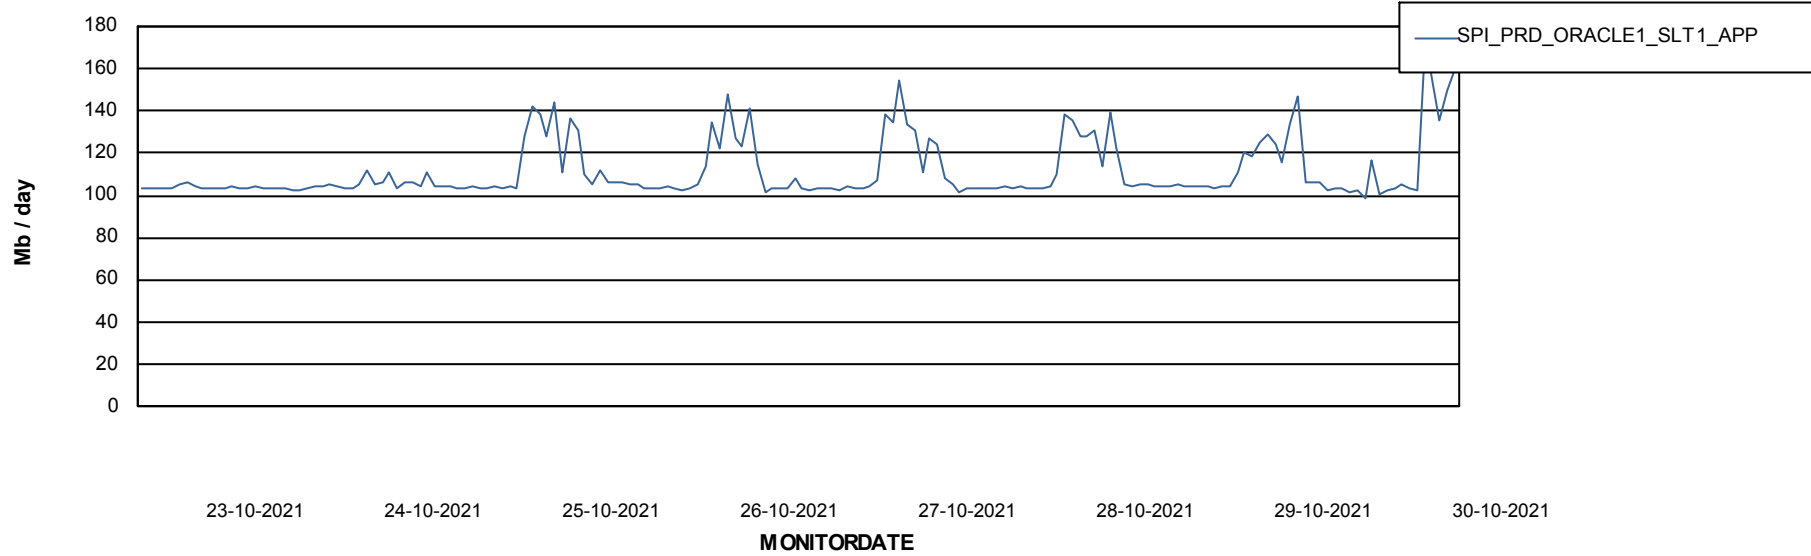

Weekly SLA Customer Report

Customer SPI_Production
Database ID 49

Database Performance SPIDB_Production

DB Processes Max 500

Weekly SLA Customer Report

Customer SPI_Production
Database ID 49

Database Performance SPIDB_Standby

DB Processes Max 500

Weekly SLA Customer Report

Customer SPI_Production
 Database ID 49

DATABASE SIZE SPIDB_Production

Database growth over last month

Database Tablespace SPIDB_Production

Date	Tablespace Name	Filesize (Gb)	Usedsize (Gb)	Percentage free
30-10-2021	ABSDATA	5	2	54
	INDX	8	4	53
29-10-2021	ABSDATA	5	2	54
	INDX	8	4	53
28-10-2021	ABSDATA	5	2	54
	INDX	8	4	53
27-10-2021	ABSDATA	5	2	54
	INDX	8	4	53
26-10-2021	ABSDATA	5	2	54
	INDX	8	4	53
25-10-2021	ABSDATA	5	2	54
	INDX	8	4	53
24-10-2021	ABSDATA	5	2	54
	INDX	8	4	53

Weekly SLA Customer Report

Customer SPI_Production
Database ID 49

ABSSolute Application Server Services

Avg memory used per ABS Server Service

Avg users per day per ABS server

Weekly SLA Customer Report

Customer SPI_Production
Database ID 49