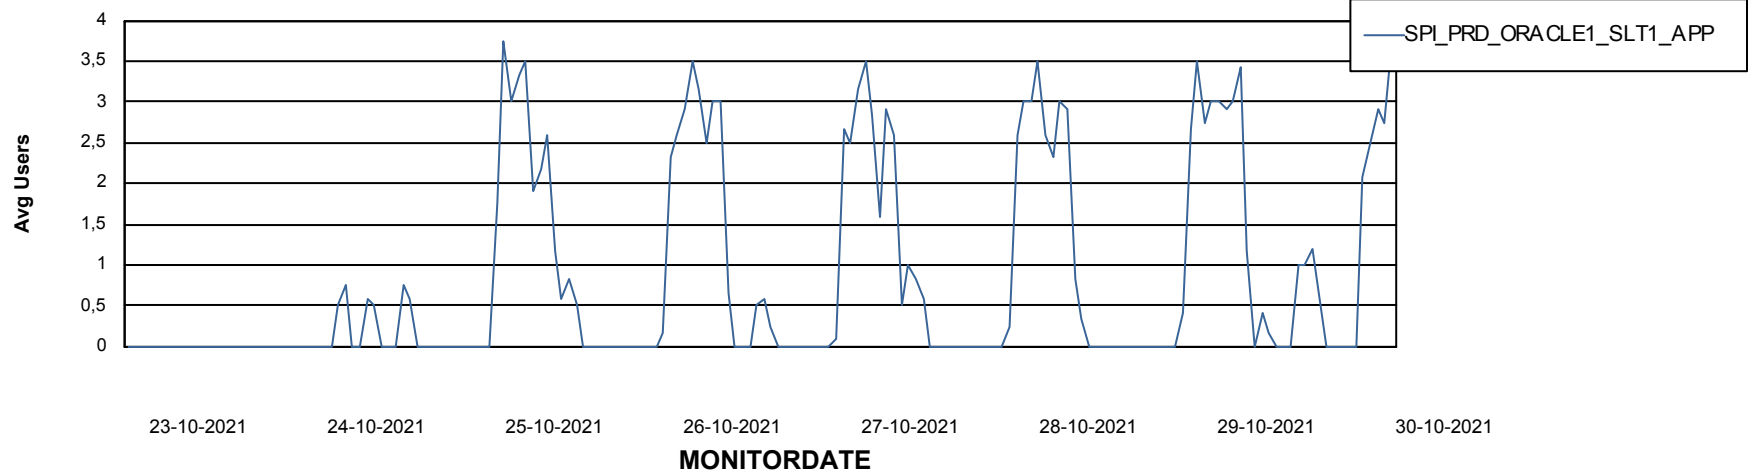

Weekly SLA Customer Report

Customer SPI_Production
Database ID 49

ABSSolute Application Server Services

Avg memory used per ABS Server Service

Avg users per day per ABS server

Weekly SLA Customer Report

Customer SPI_Production
Database ID 49