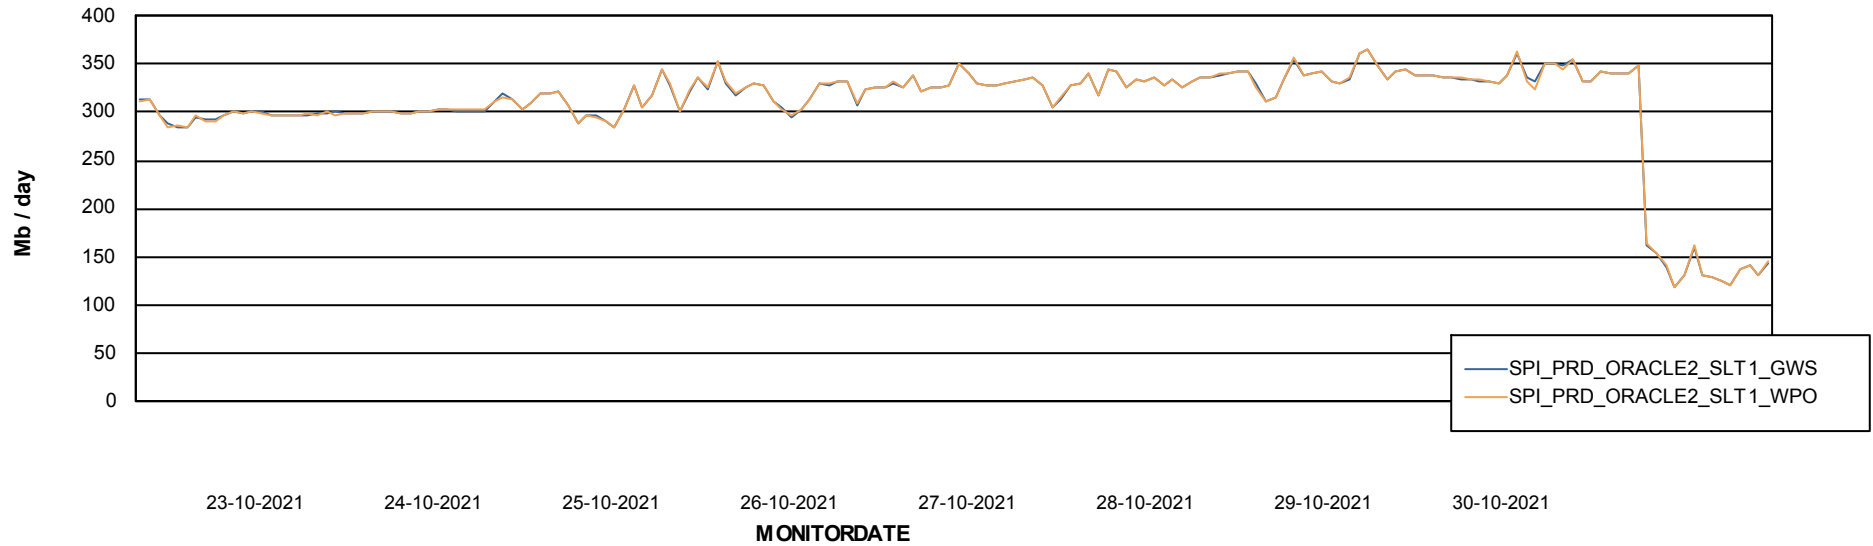

ABSSolute Application ReportServer Services

Avg memory used per ReportServer Service

Weekly SLA Customer Report

Customer SPI_Production
Database ID 49

ABSSolute Web Component Services

Avg memory used per ABS Web component