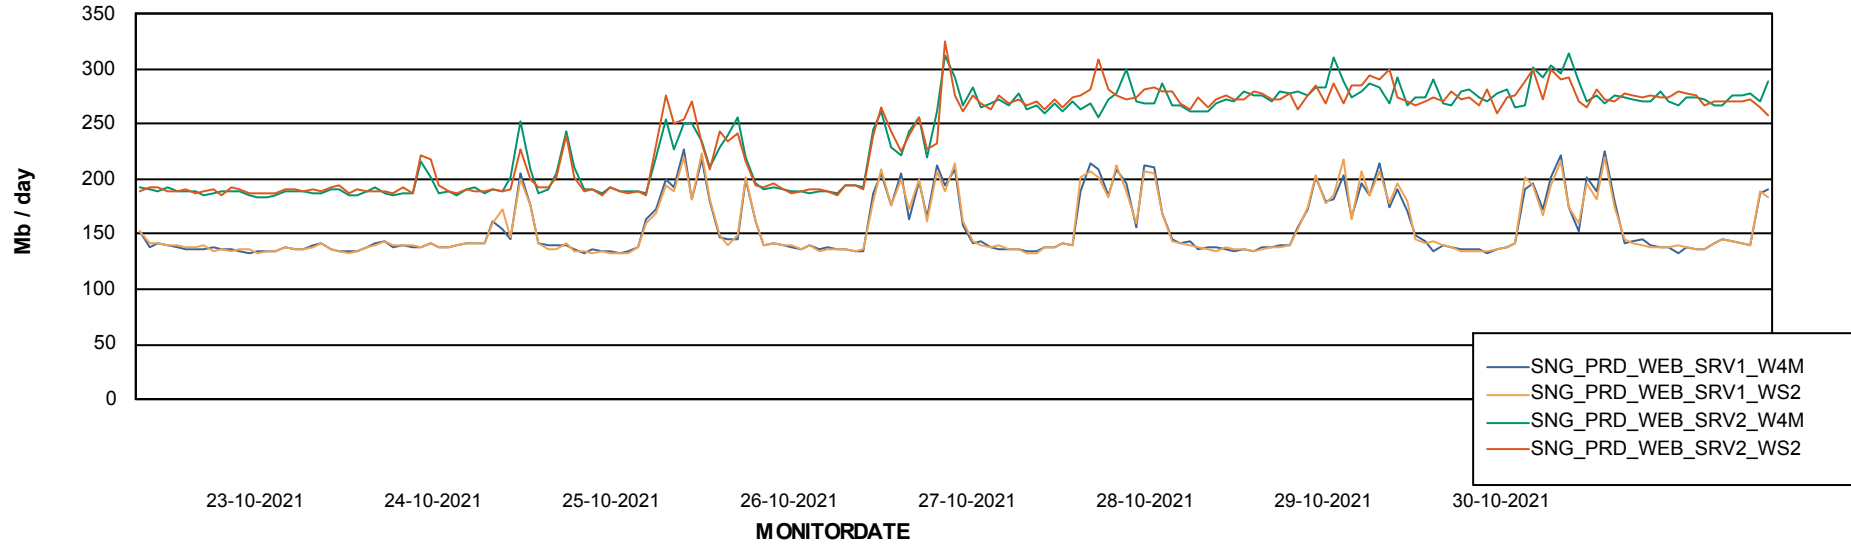

ABSSolute Web Component Services

Avg memory used per ABS Web component