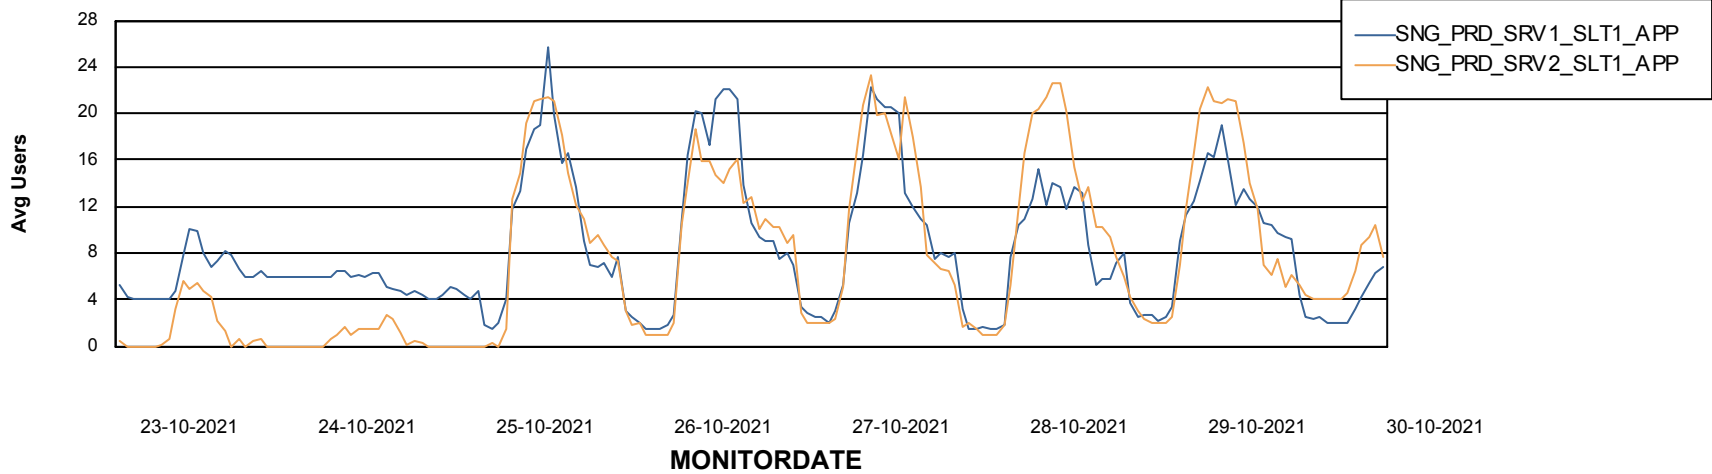

Avg users per day per ABS server