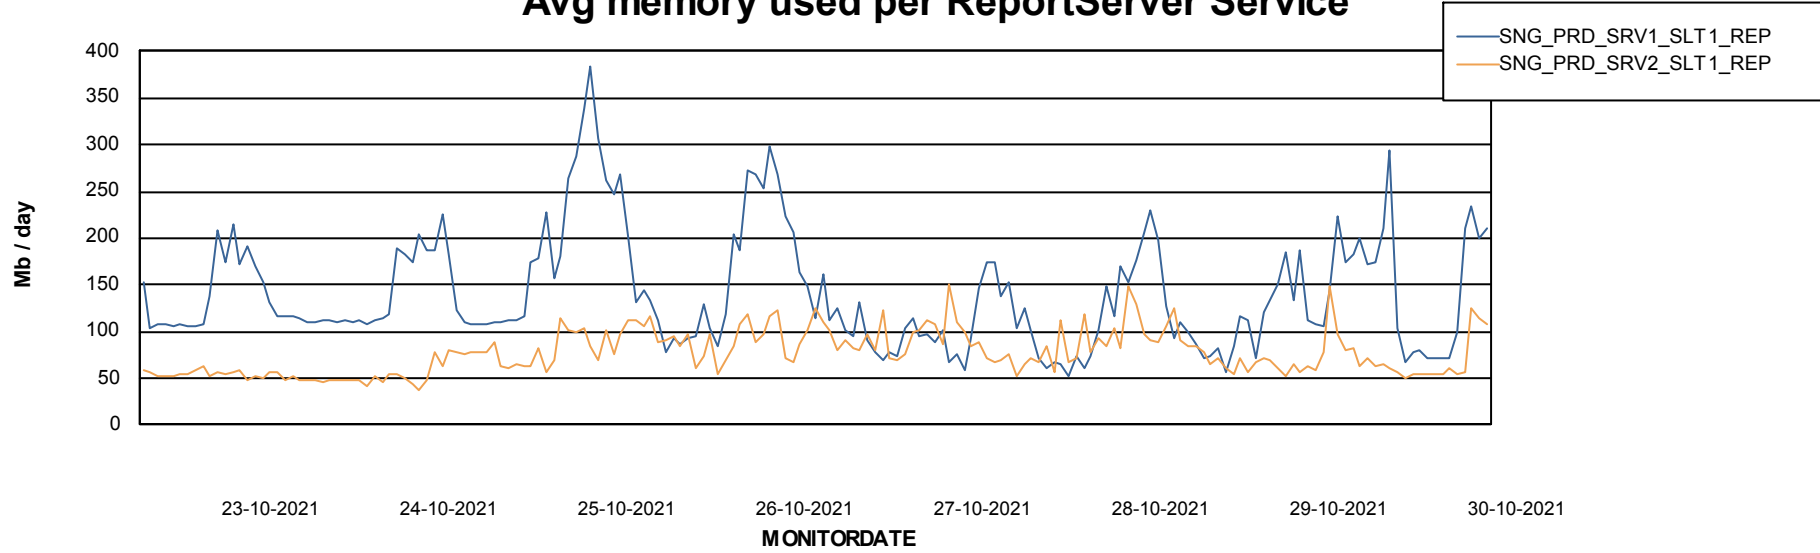

ABSSolute Application ReportServer Services

Avg memory used per ReportServer Service