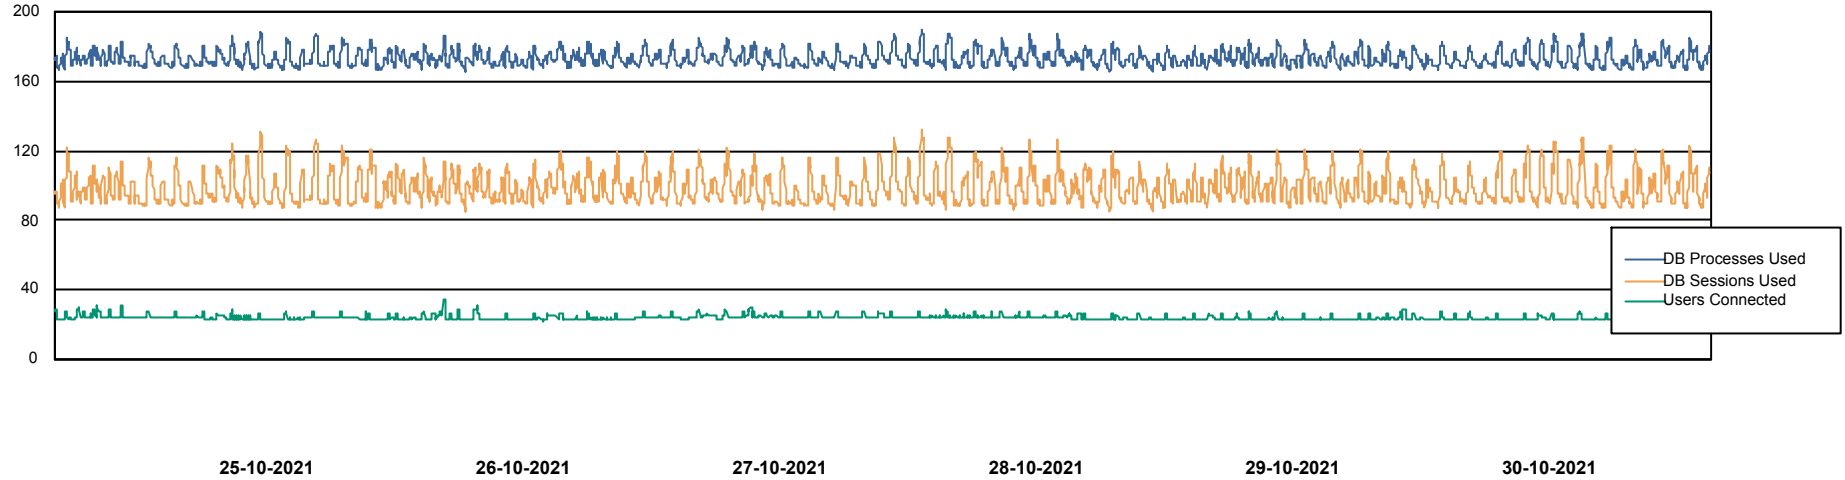

## Database Performance SNGDB\_Production

DB Processes Max 800  
DB Sessions Max 1,224