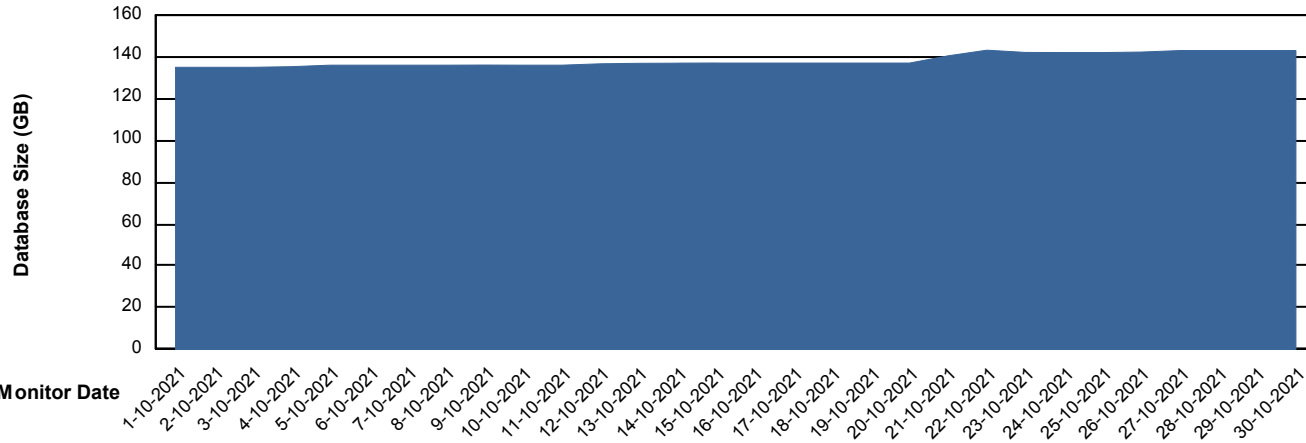

Database growth over last month

Database Tablespace SNGDB_Production

Date	Tablespace Name	Filesize (Gb)	Usedsize (Gb)	Percentage free
30-10-2021	ABSDATA	38	31	18
	INDX	99	80	19
29-10-2021	ABSDATA	38	31	18
	INDX	99	80	19
28-10-2021	ABSDATA	38	31	18
	INDX	99	80	19
27-10-2021	ABSDATA	38	31	18
	INDX	99	80	19
26-10-2021	ABSDATA	38	31	18
	INDX	99	80	19
25-10-2021	ABSDATA	38	31	18
	INDX	99	80	19
24-10-2021	ABSDATA	38	31	18
	INDX	99	79	20