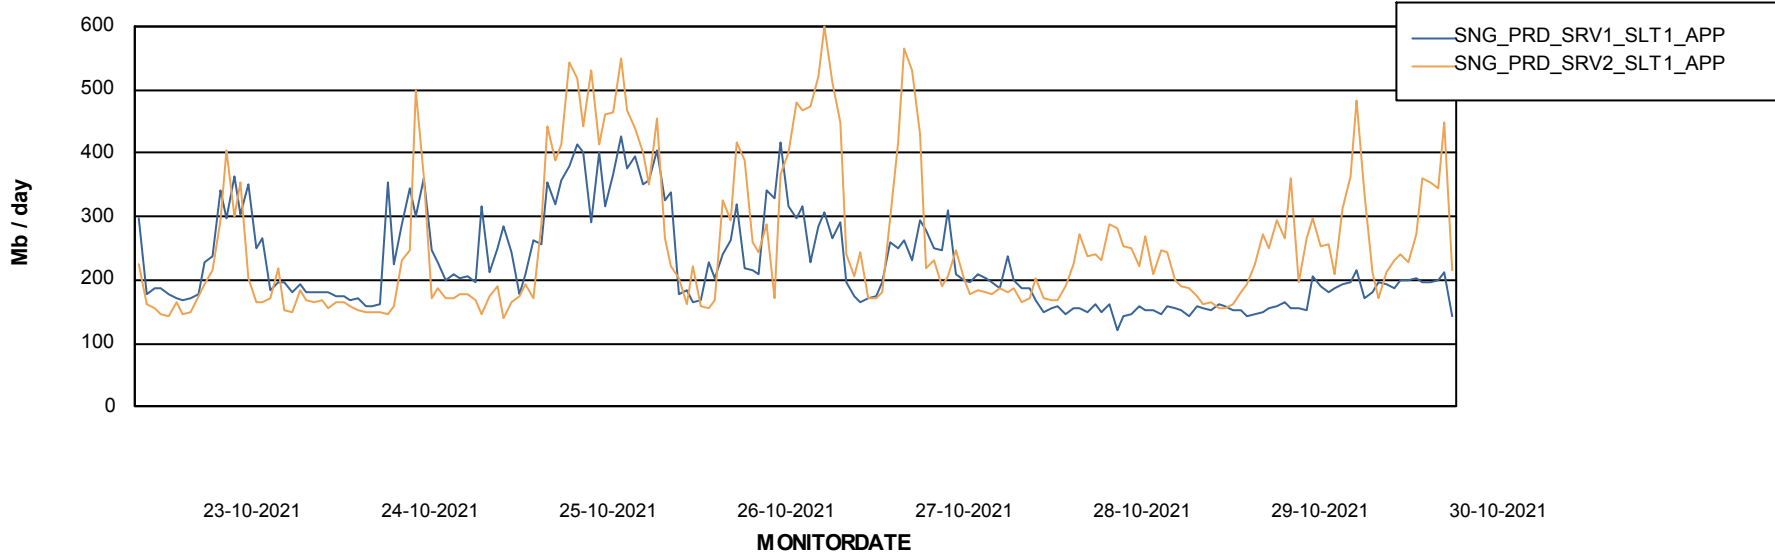

ABSSolute Application Server Services

Avg memory used per ABS Server Service