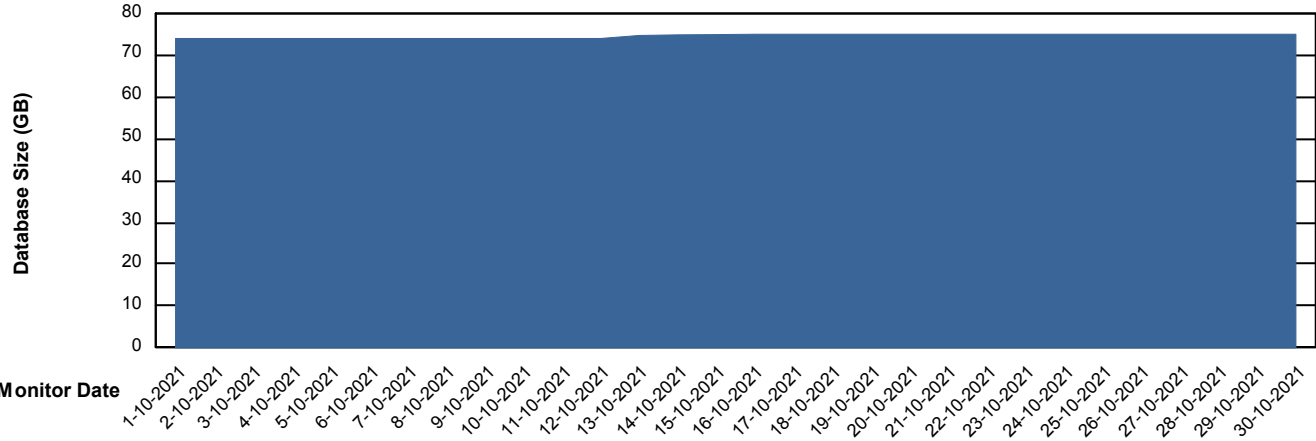

DATABASE SIZE RSS_DB_Primary (2020)

Database growth over last month

Database Tablespace RSS_DB_Primary (2020)

Date	Tablespace Name	Filesize (Gb)	Usedsize (Gb)	Percentage free
30-10-2021	ABSDATA	42	35	17
	INDX	46	38	17
29-10-2021	ABSDATA	42	35	17
	INDX	46	38	17
28-10-2021	ABSDATA	42	35	17
	INDX	46	38	17
27-10-2021	ABSDATA	42	35	17
	INDX	46	38	17
26-10-2021	ABSDATA	42	35	17
	INDX	46	38	17
25-10-2021	ABSDATA	42	35	17
	INDX	46	38	17
24-10-2021	ABSDATA	42	35	17
	INDX	46	38	17