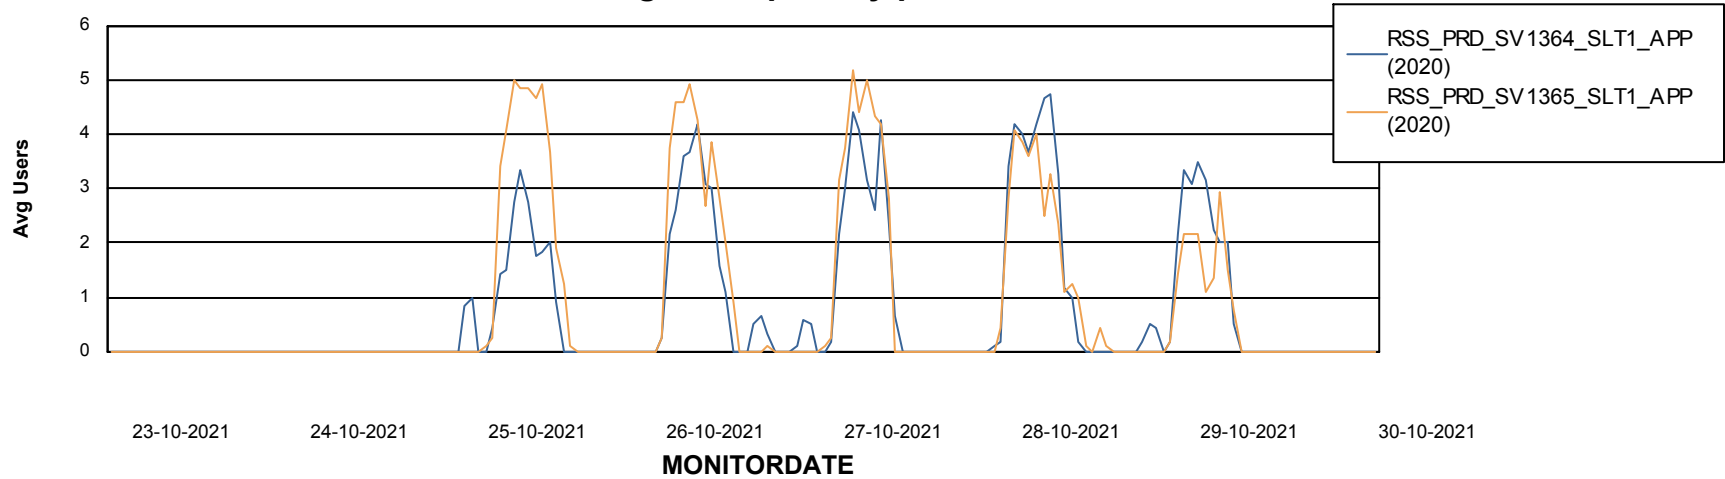

Weekly SLA Customer Report

Customer RSS Production
Database ID 52

ABSSolute Application Server Services

Avg memory used per ABS Server Service

Avg users per day per ABS server

Weekly SLA Customer Report

Customer RSS Production
Database ID 52