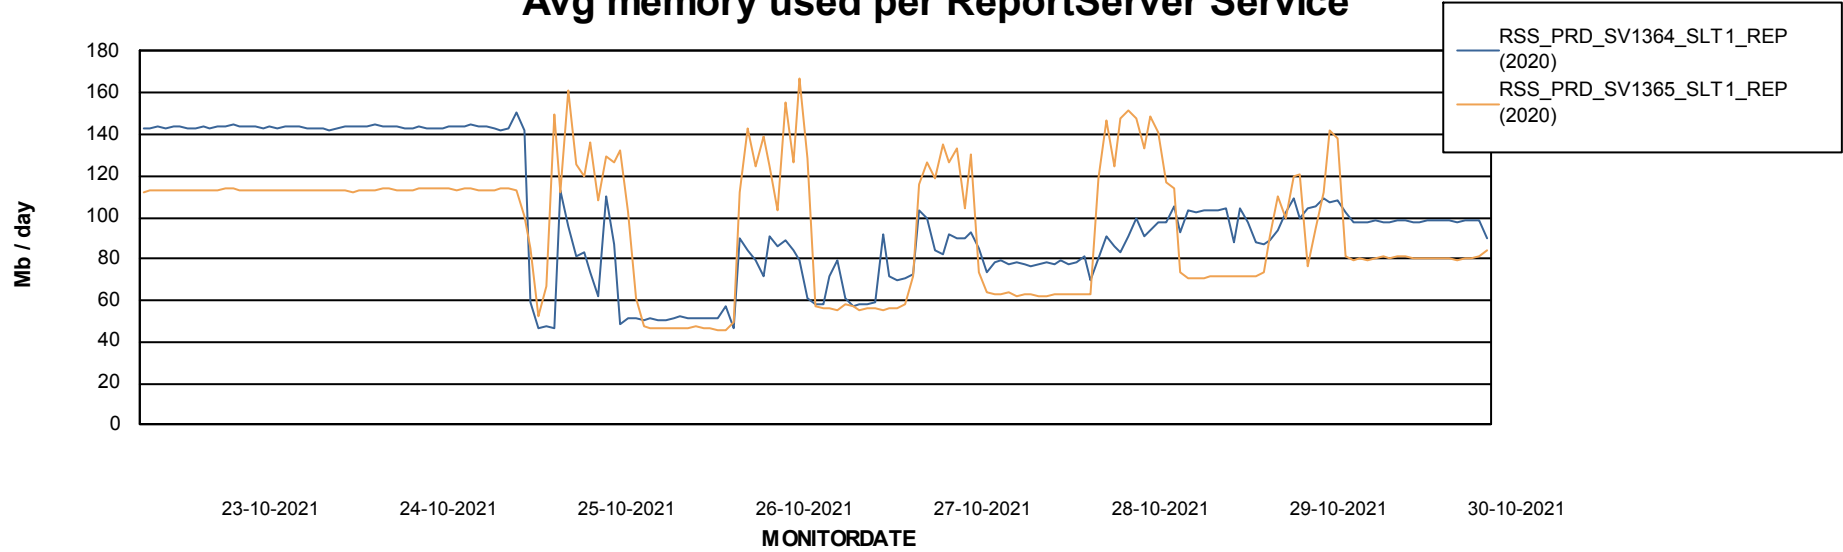

ABSSolute Application ReportServer Services

Avg memory used per ReportServer Service