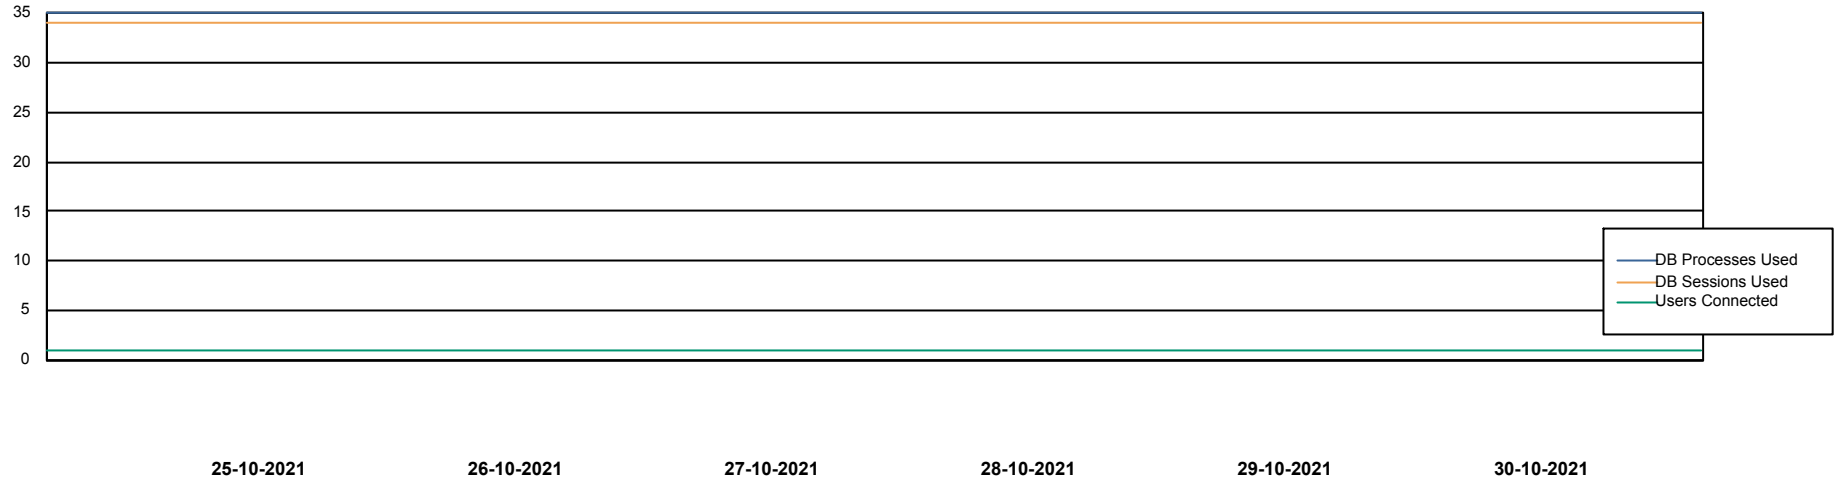

Weekly SLA Customer Report

Customer RSS Production
Database ID 52

Database Performance RSS_DB_Primary (2020)

Weekly SLA Customer Report

Customer RSS Production
Database ID 52

Database Performance RSS_DB_Standby (2020)