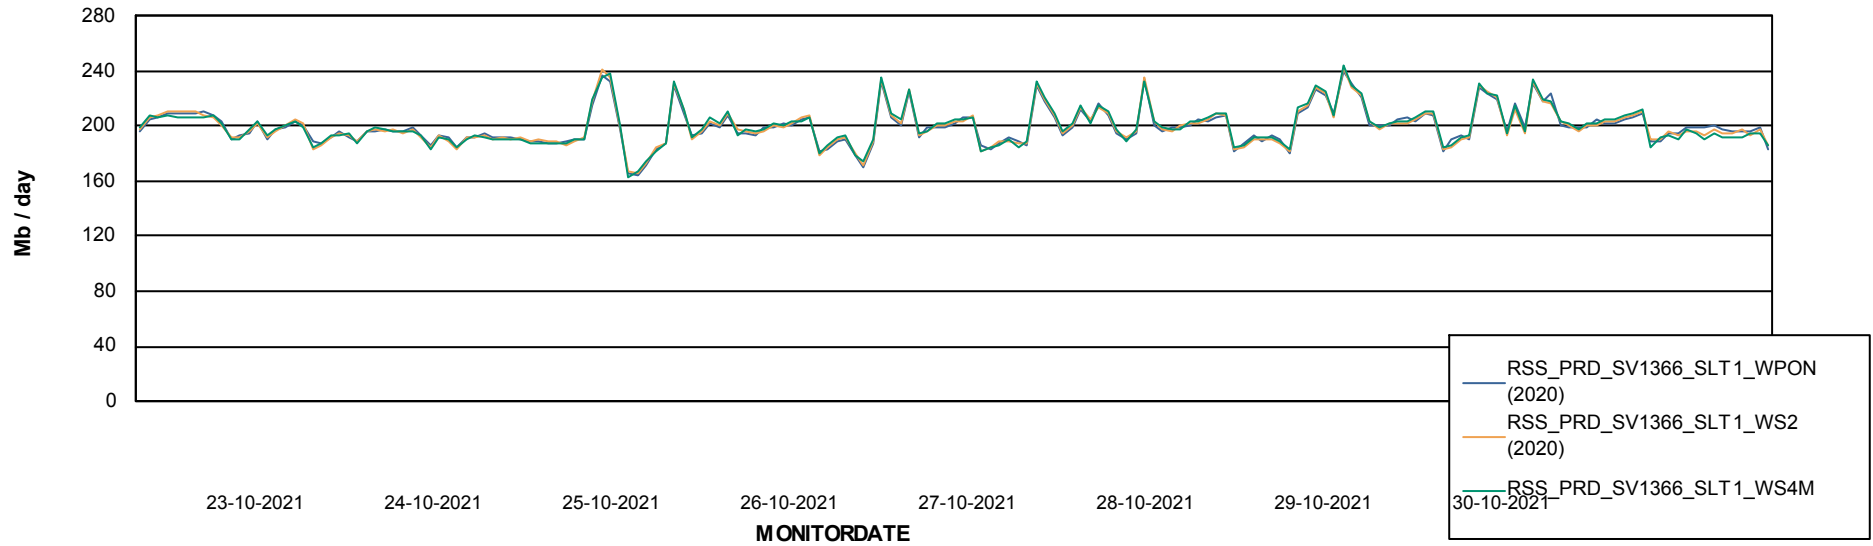

ABSSolute Application ReportServer Services

Avg memory used per ReportServer Service

Weekly SLA Customer Report

Customer RSS Production
Database ID 52

ABSSolute Web Component Services

Avg memory used per ABS Web component