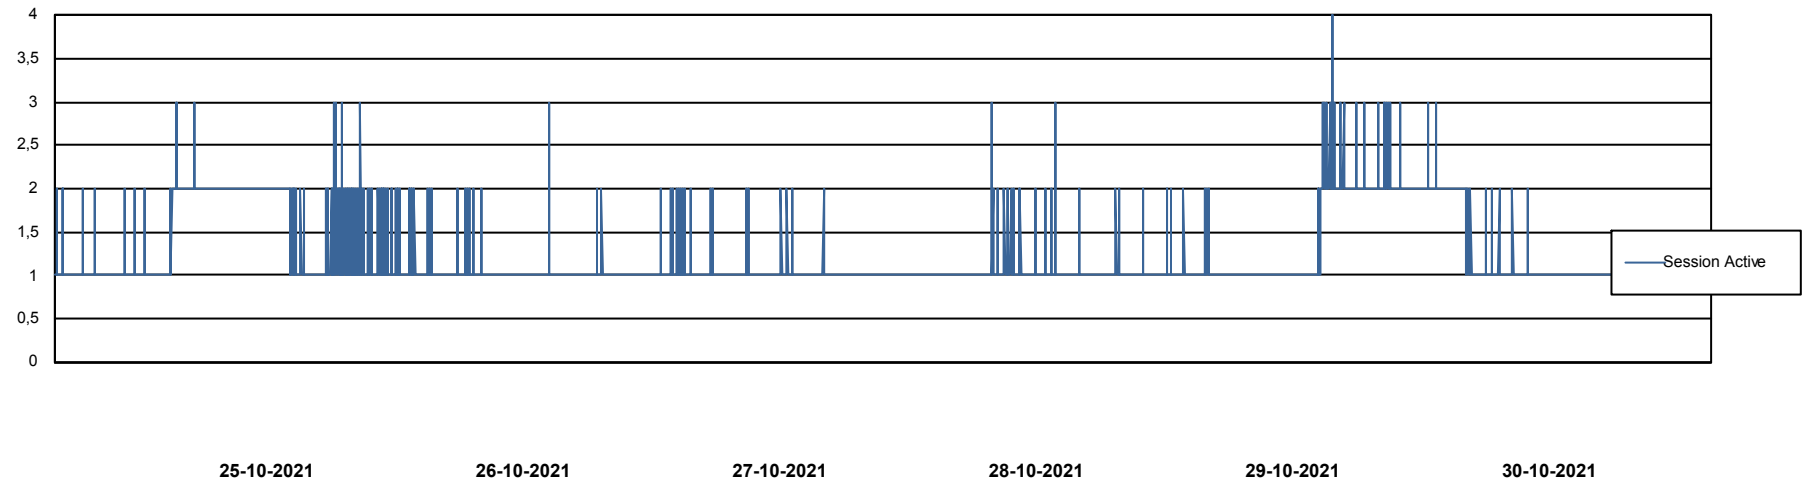

Weekly SLA Customer Report

Customer RSS Production
Database ID 52

Harddisk Usage RSS_PRD_SV1366 (2020)

	Free disk space on c: (%)	Total disk space on c: (Gb)
30-10-2021	61	150
29-10-2021	61	150
28-10-2021	61	150
27-10-2021	61	150
26-10-2021	60	150
25-10-2021	60	150
24-10-2021	61	150

Weekly SLA Customer Report

Customer RSS Production
Database ID 52

Database Performance RSS_DB_Primary (2020)

Weekly SLA Customer Report

Customer RSS Production
Database ID 52

Database Performance RSS_DB_Standby (2020)