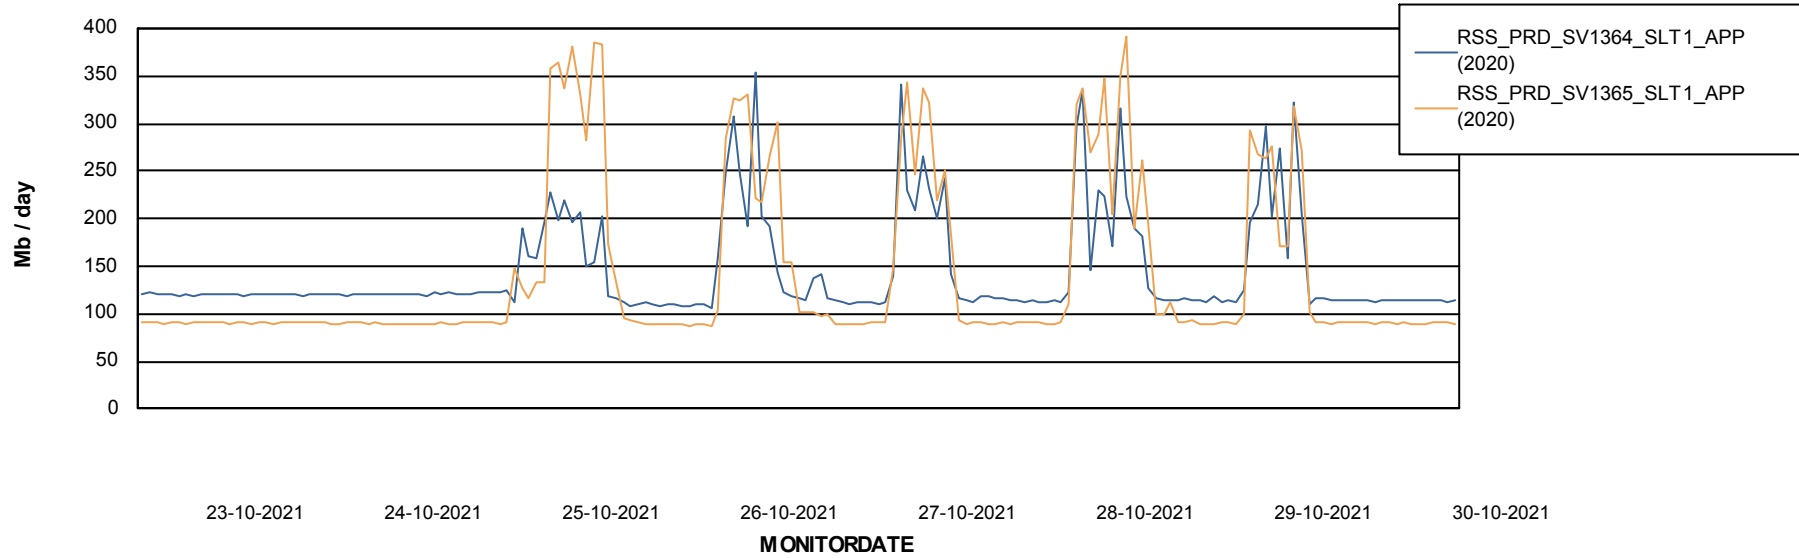

Weekly SLA Customer Report

Customer RSS Production
 Database ID 52

DATABASE SIZE RSS_DB_Primary (2020)

Database growth over last month

Database Tablespace RSS_DB_Primary (2020)

Date	Tablespace Name	Filesize (Gb)	Usedsize (Gb)	Percentage free
30-10-2021	ABSDATA	42	35	17
	INDX	46	38	17
29-10-2021	ABSDATA	42	35	17
	INDX	46	38	17
28-10-2021	ABSDATA	42	35	17
	INDX	46	38	17
27-10-2021	ABSDATA	42	35	17
	INDX	46	38	17
26-10-2021	ABSDATA	42	35	17
	INDX	46	38	17
25-10-2021	ABSDATA	42	35	17
	INDX	46	38	17
24-10-2021	ABSDATA	42	35	17
	INDX	46	38	17

Weekly SLA Customer Report

Customer RSS Production
Database ID 52

ABSSolute Application Server Services

Avg memory used per ABS Server Service

Avg users per day per ABS server

Weekly SLA Customer Report

Customer RSS Production
Database ID 52