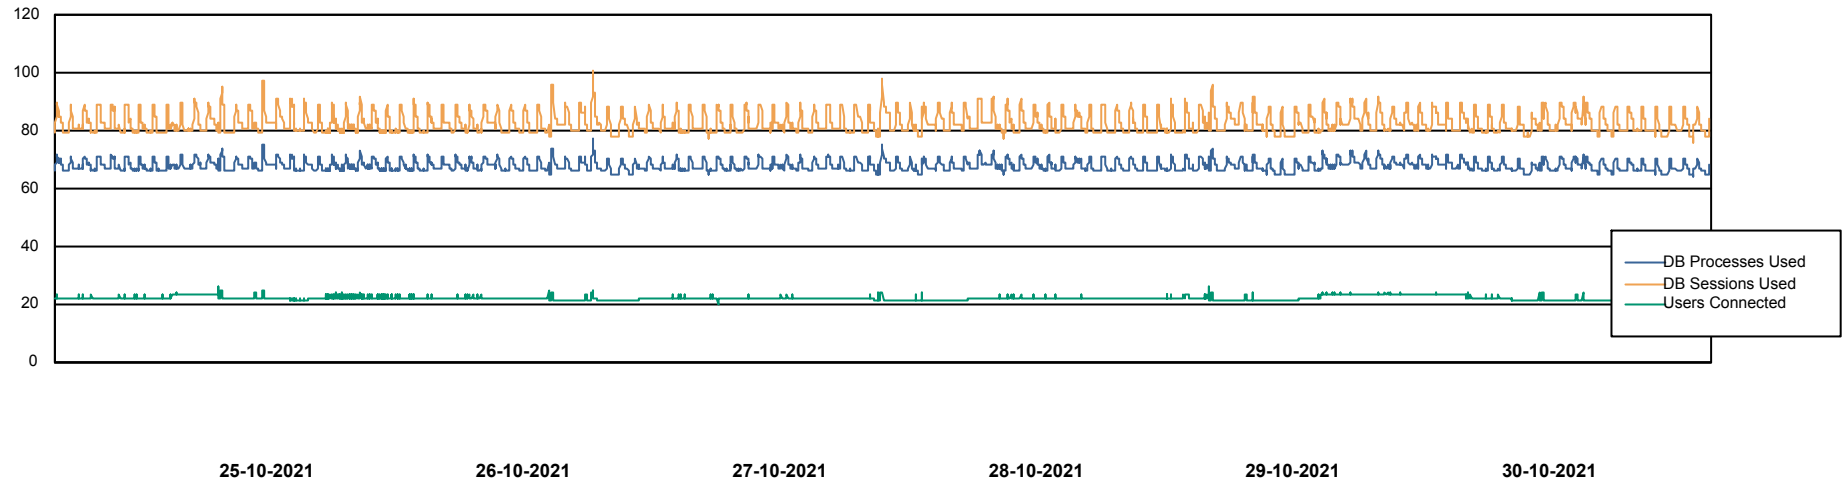

Database Performance RSS_DB_Primary (2020)