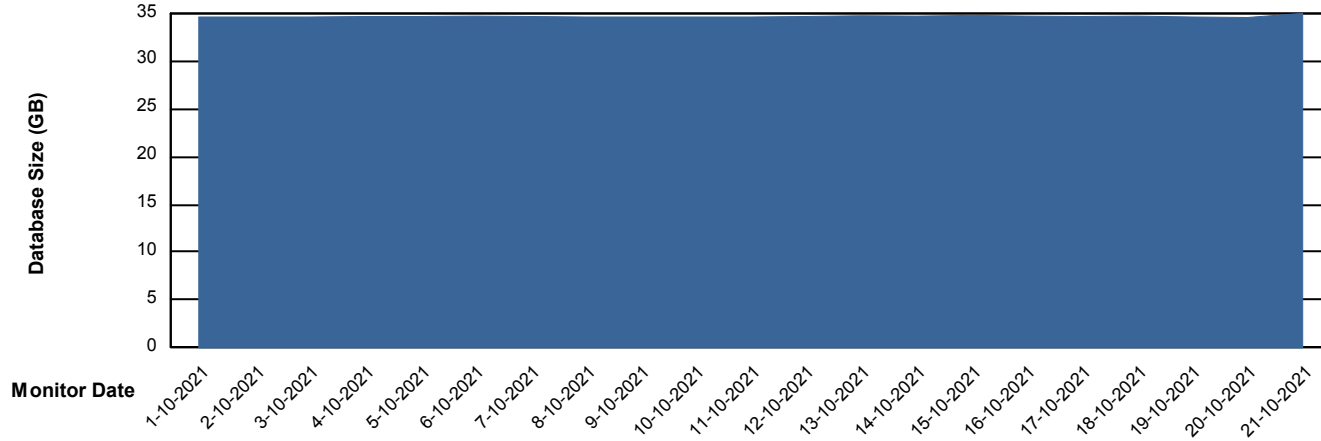

Weekly SLA Customer Report

Customer PUS Production
Database ID 79

Weekly SLA Customer Report

Customer PUS Production
Database ID 79

DATABASE SIZE PUSDB_BI

Database growth over last month

DATABASE SIZE PUSDB_Production

Database growth over last month

Weekly SLA Customer Report

Customer PUS Production
Database ID 79

Standby Database Health PUS Production

Recovery lag for last 7 days