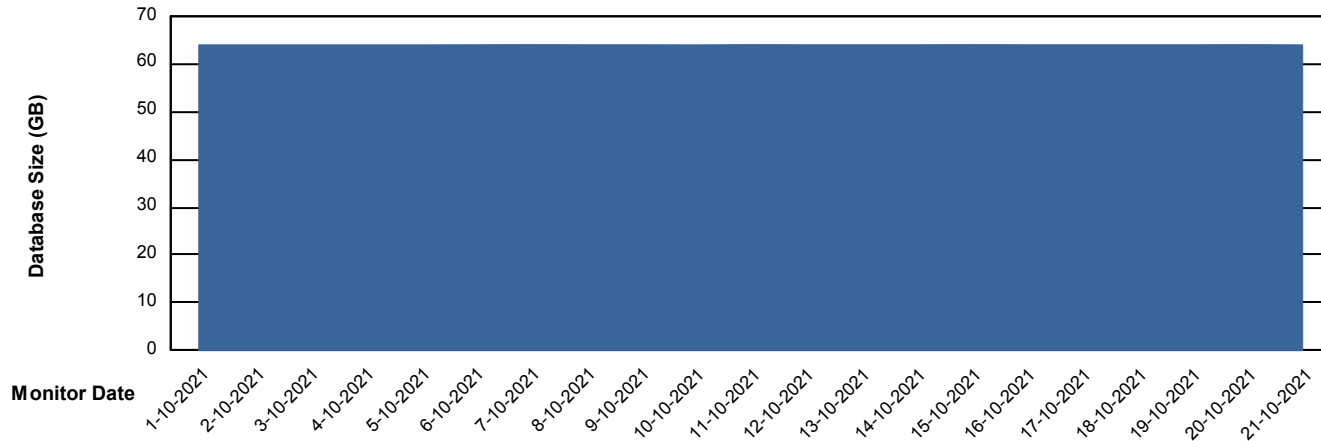

Weekly SLA Customer Report

Customer PUS Production
Database ID 79

Weekly SLA Customer Report

Customer PUS Production
Database ID 79

DATABASE SIZE PUSDB_BI

Database growth over last month

DATABASE SIZE PUSDB_Production

Database growth over last month

Weekly SLA Customer Report

Customer PUS Production
Database ID 79

Standby Database Health PUS Production

Recovery lag for last 7 days