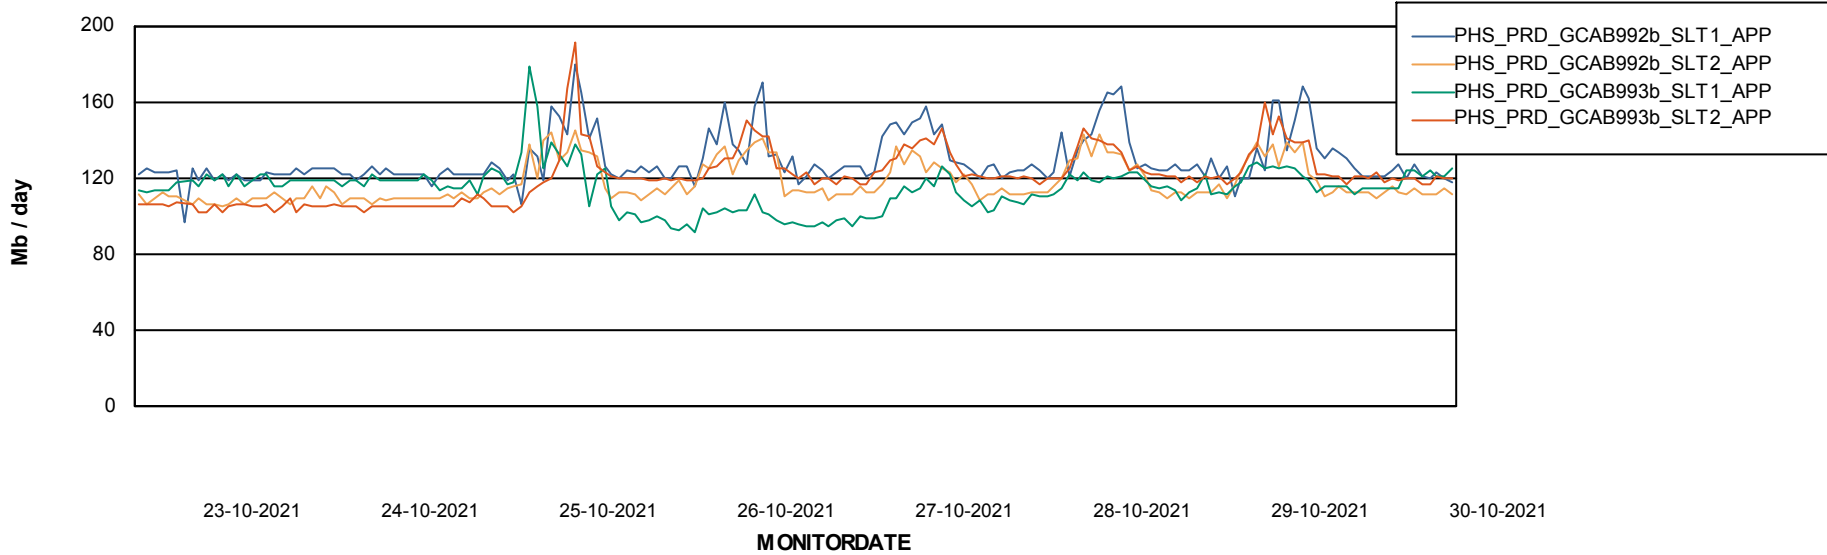

ABSSolute Application Server Services

Avg memory used per ABS Server Service