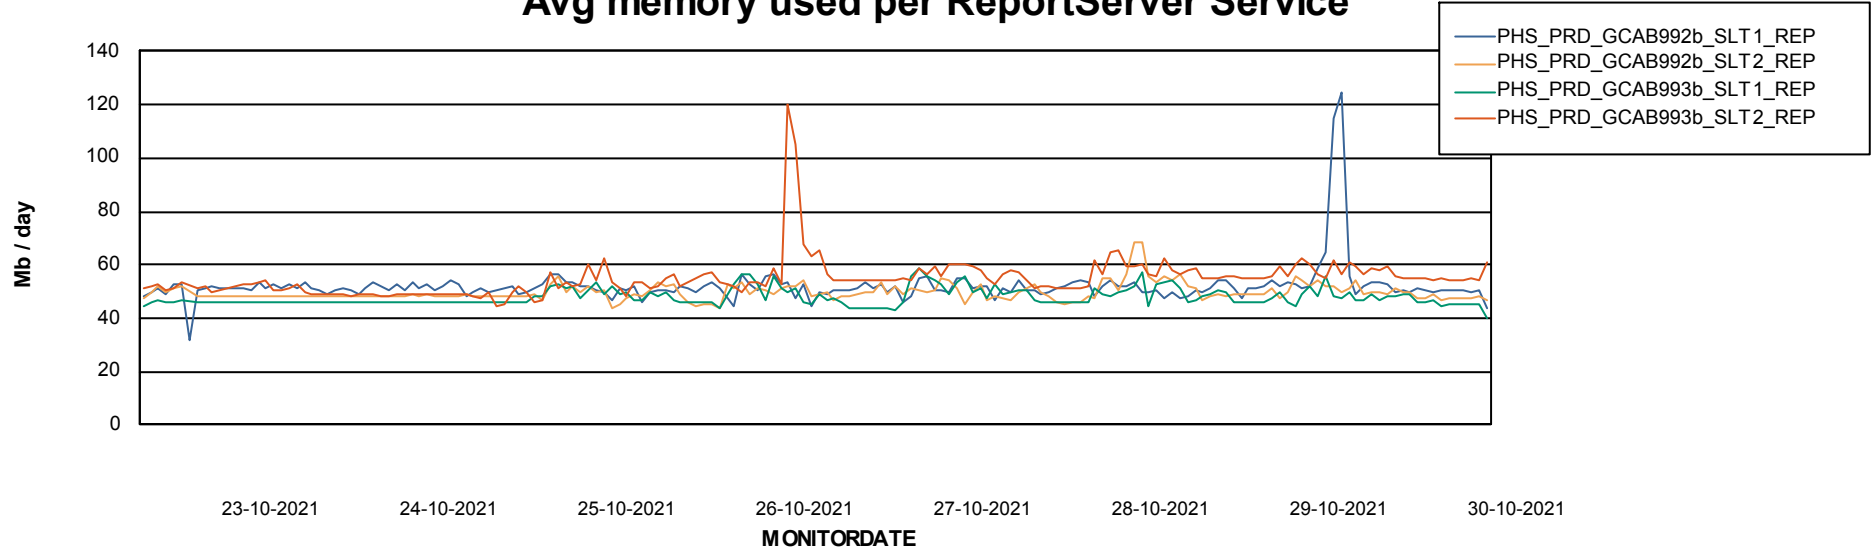

ABSSolute Application ReportServer Services

Avg memory used per ReportServer Service