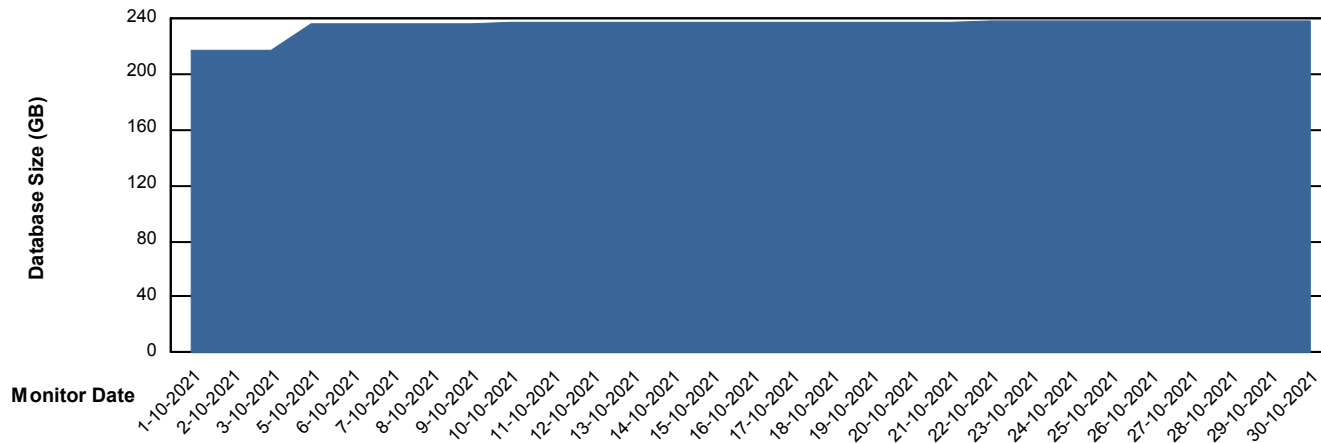

DB Processes Max 1,000

Weekly SLA Customer Report

Customer PHS_Production
Database ID 47

DATABASE SIZE PHSDB_Production

Database growth over last month

DATABASE SIZE PHSDB_Test

Database growth over last month

Weekly SLA Customer Report

Customer PHS_Production
Database ID 47

Database Tablespace PHSDB_Production

Date	Tablespace Name	Filesize (Gb)	Usedsize (Gb)	Percentage free
30-10-2021	ABSDATA	122	102	17
	INDX	168	141	16
29-10-2021	ABSDATA	122	102	17
	INDX	168	141	16
28-10-2021	ABSDATA	122	102	17
	INDX	168	141	16
27-10-2021	ABSDATA	122	102	17
	INDX	168	141	16
26-10-2021	ABSDATA	122	102	17
	INDX	168	141	16
25-10-2021	ABSDATA	122	102	17
	INDX	168	141	16
24-10-2021	ABSDATA	122	101	17
	INDX	168	140	17