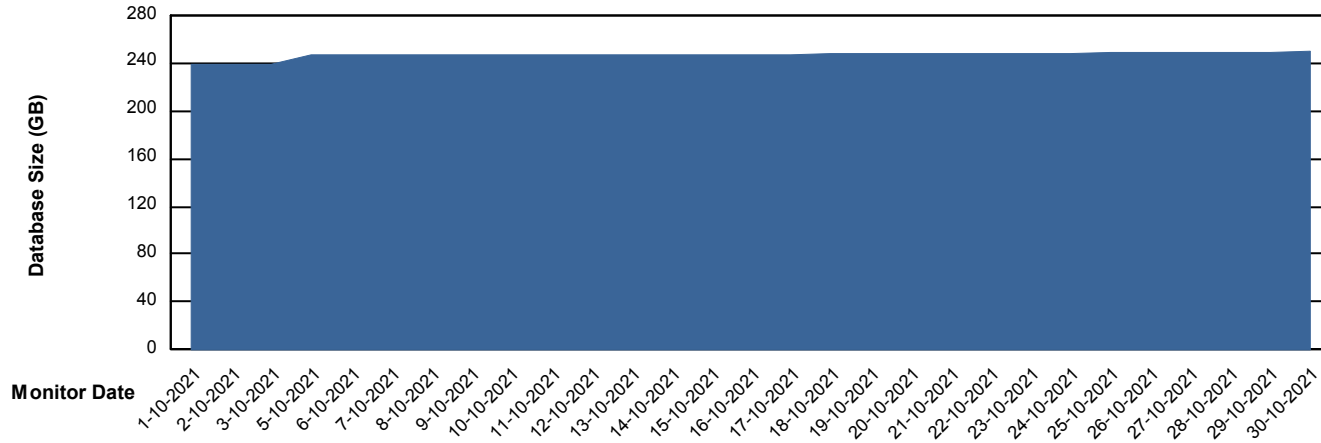

DB Processes Max 1,000

Weekly SLA Customer Report

Customer PHS_Production
Database ID 47

DATABASE SIZE PHSDB_Production

Database growth over last month

DATABASE SIZE PHSDB_Test

Database growth over last month

Weekly SLA Customer Report

Customer PHS_Production
Database ID 47

Database Tablespace PHSDB_Production

Date	Tablespace Name	Filesize (Gb)	Usedsize (Gb)	Percentage free
30-10-2021	ABSDATA	122	102	17
	INDX	168	141	16
29-10-2021	ABSDATA	122	102	17
	INDX	168	141	16
28-10-2021	ABSDATA	122	102	17
	INDX	168	141	16
27-10-2021	ABSDATA	122	102	17
	INDX	168	141	16
26-10-2021	ABSDATA	122	102	17
	INDX	168	141	16
25-10-2021	ABSDATA	122	102	17
	INDX	168	141	16
24-10-2021	ABSDATA	122	101	17
	INDX	168	140	17