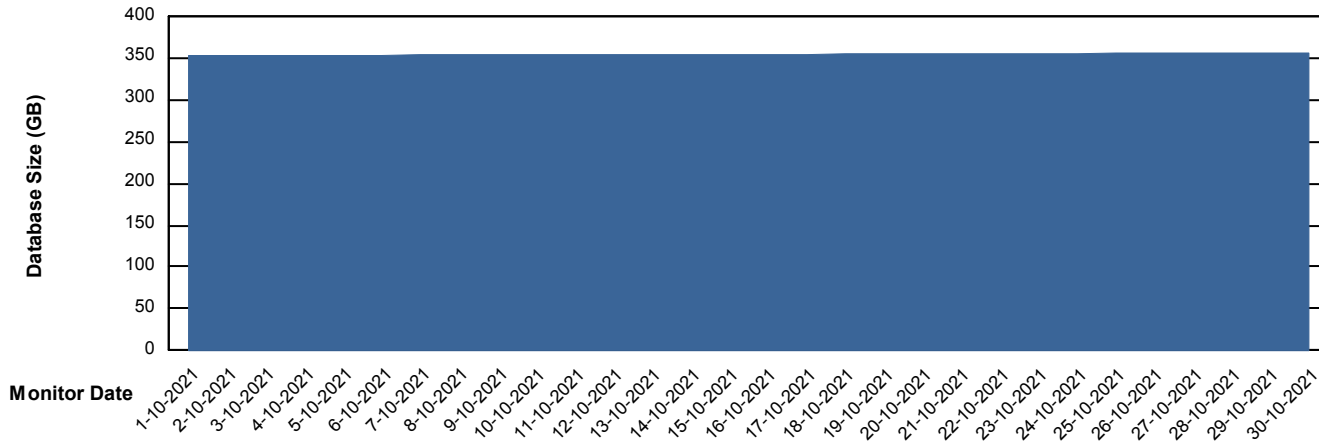

DATABASE SIZE NIXDB_Production

Database growth over last month