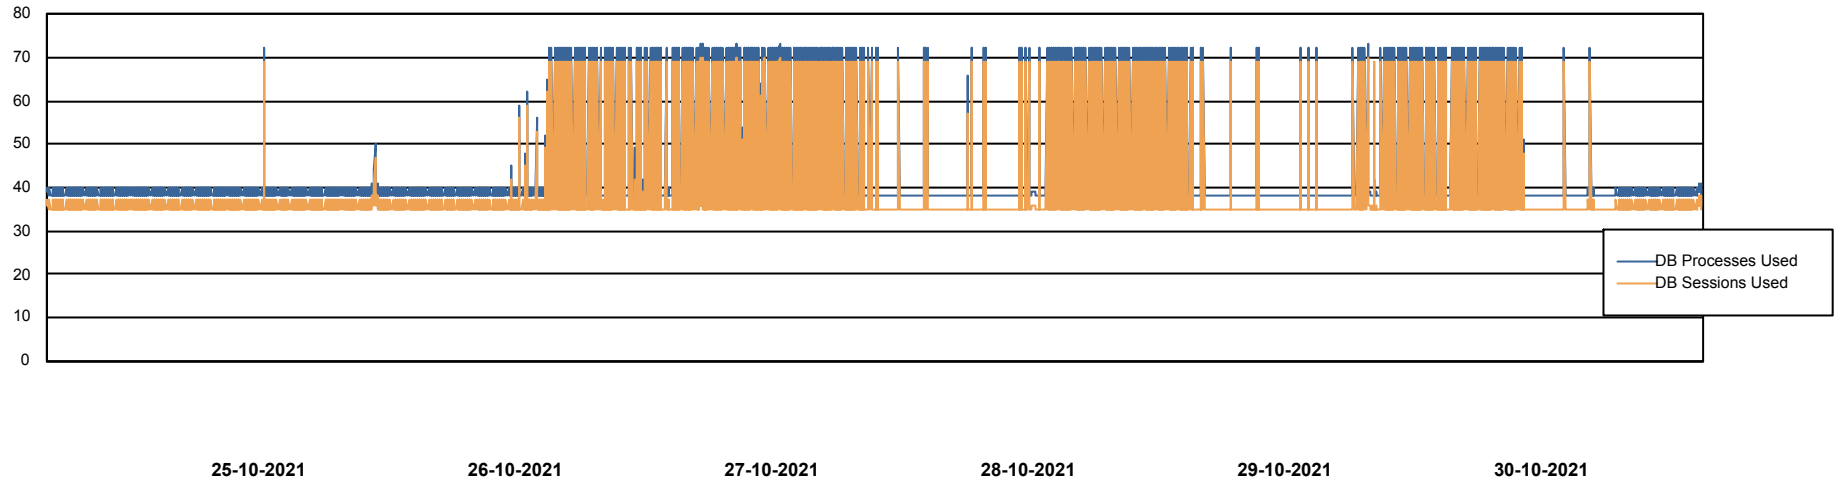

Database Performance NIXDB_Standby

DB Processes Max 300