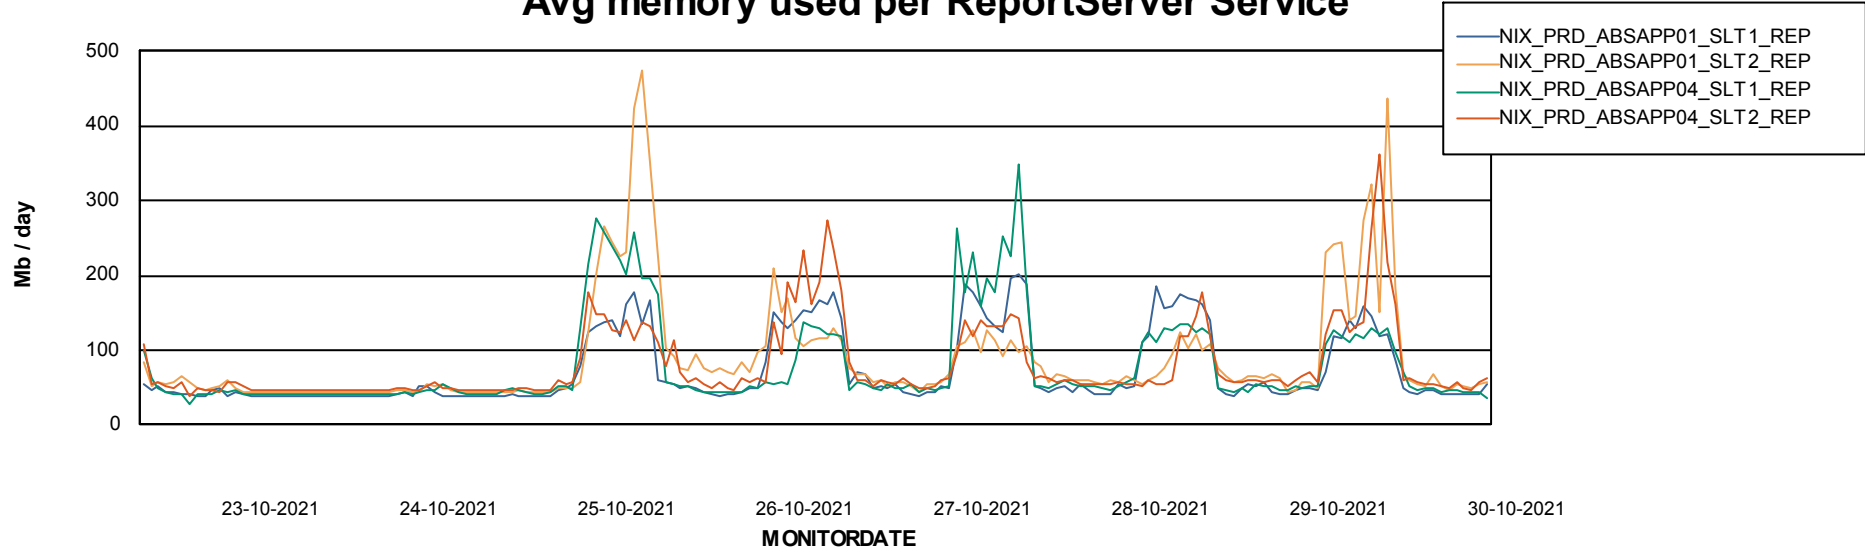

ABSSolute Application ReportServer Services

Avg memory used per ReportServer Service