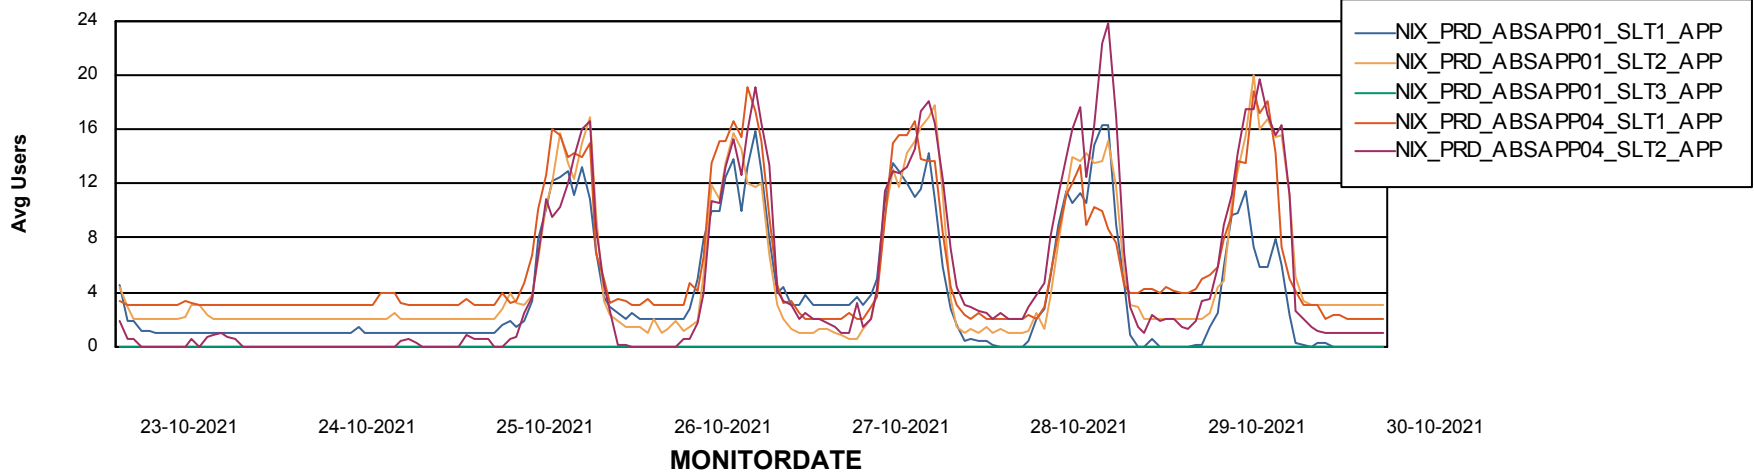

Avg users per day per ABS server