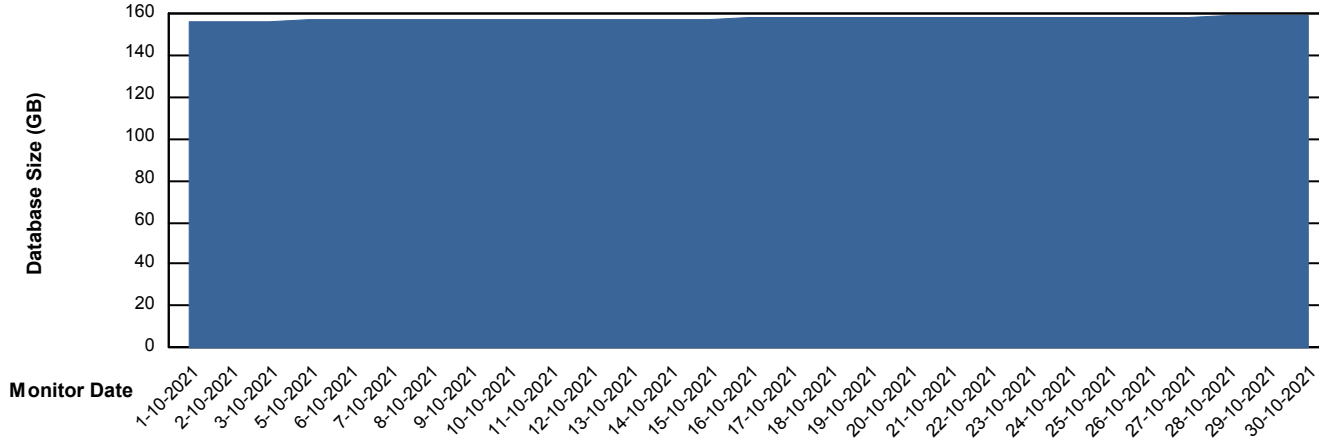

DATABASE SIZE NIXDB_BI

Database growth over last month