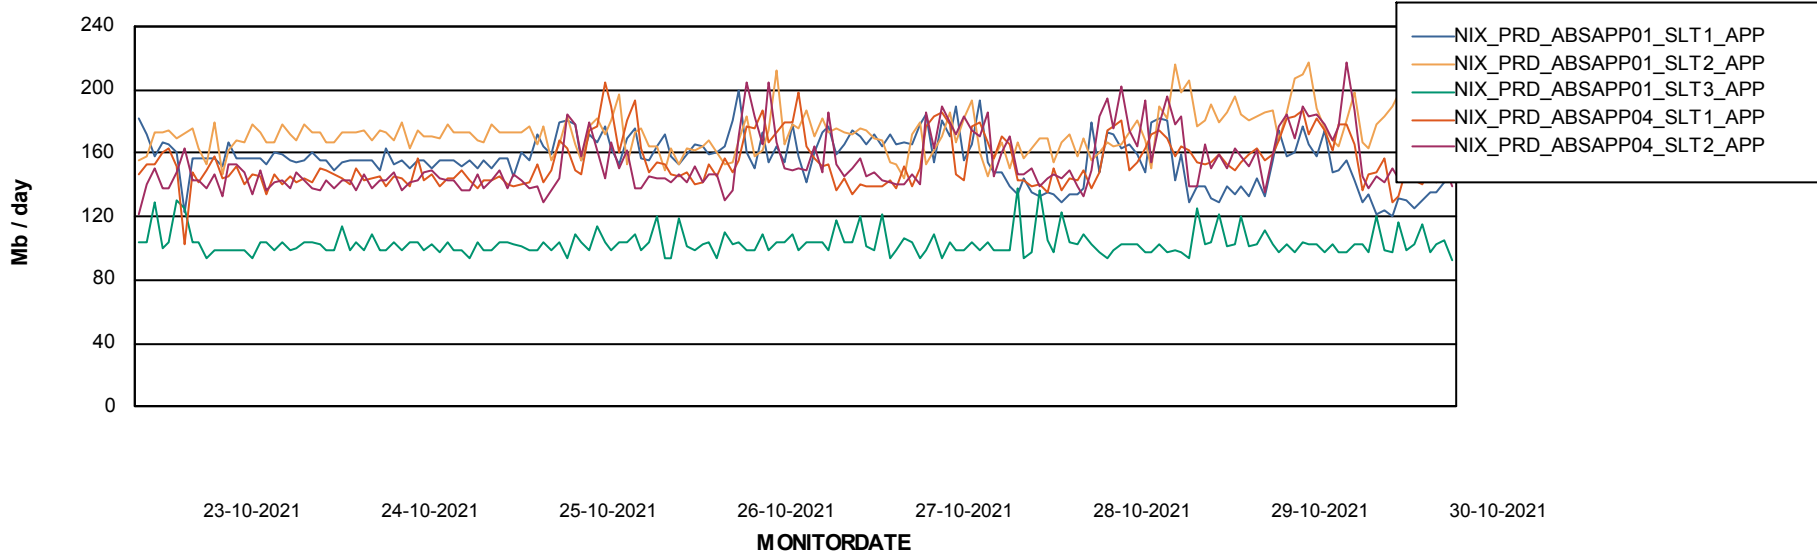

ABSSolute Application Server Services

Avg memory used per ABS Server Service