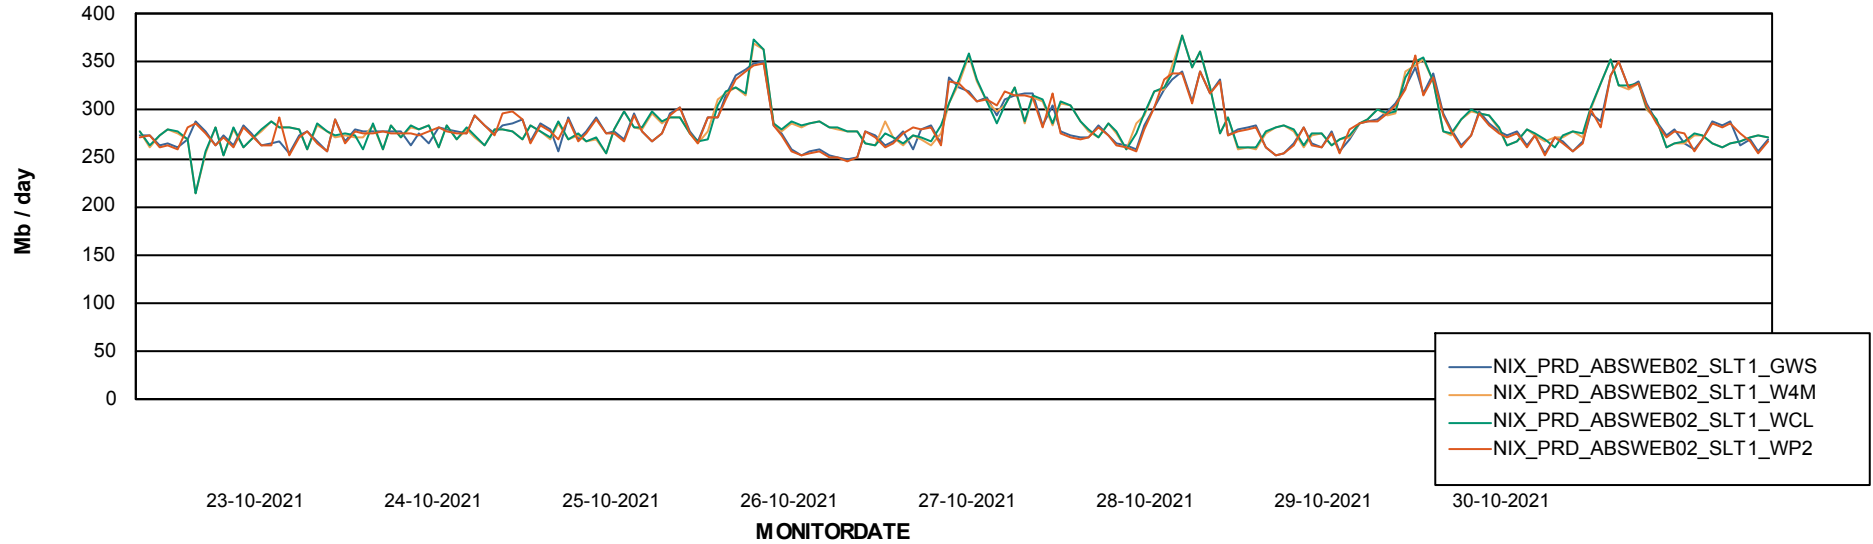

ABSSolute Web Component Services

Avg memory used per ABS Web component