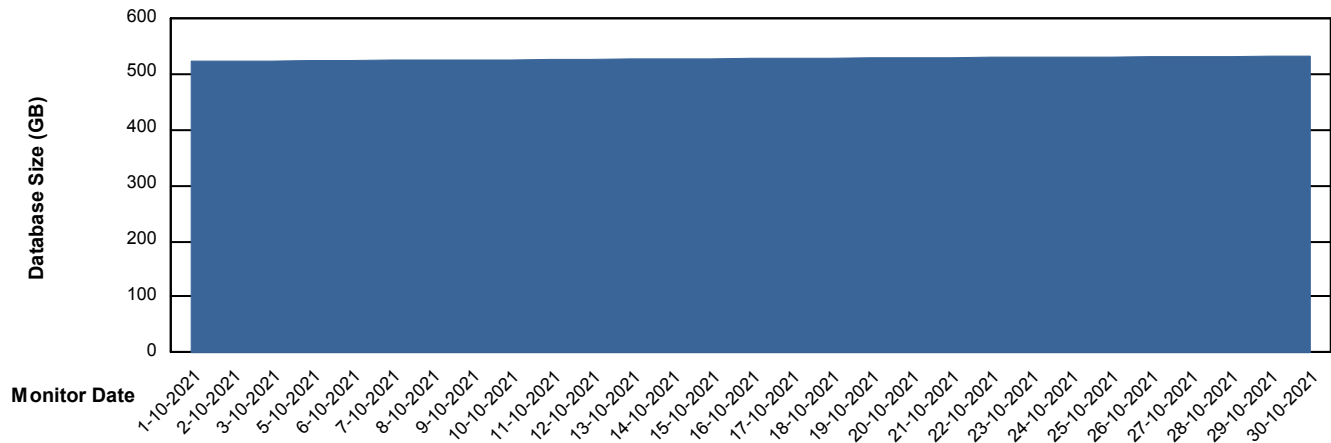

Weekly SLA Customer Report

Customer LTS(CleanLease)_Production
Database ID 126

DATABASE SIZE LTS_PROD_CLSABSBI01_BI

Database growth over last month

DATABASE SIZE LTS_PROD_CLSABSDB01_PRDB

Database growth over last month