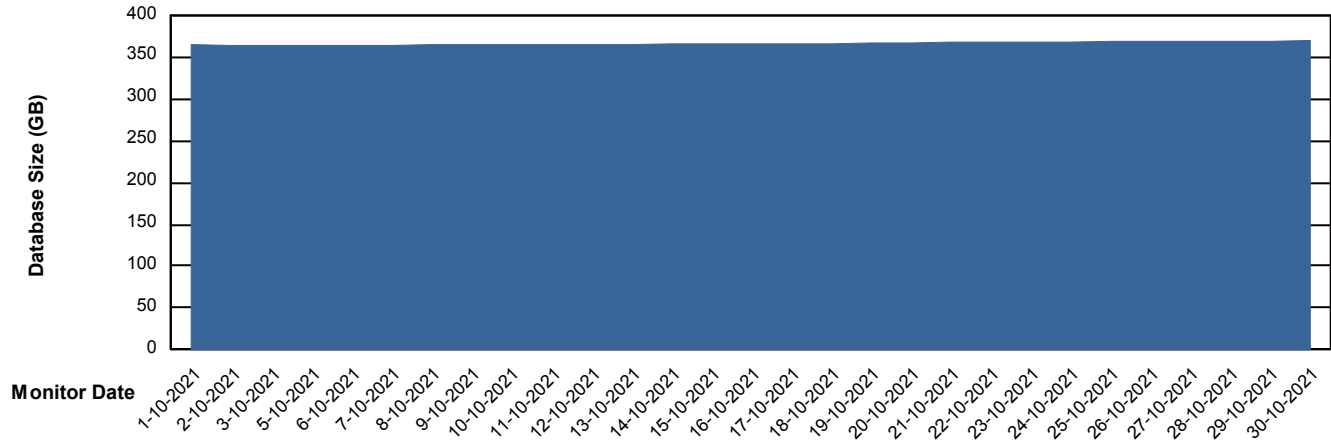

Weekly SLA Customer Report

Customer LTS(CleanLease)_Production
Database ID 126

DATABASE SIZE LTS_PROD_CLSABSBI01_BI

Database growth over last month

DATABASE SIZE LTS_PROD_CLSABSDB01_PRDB

Database growth over last month