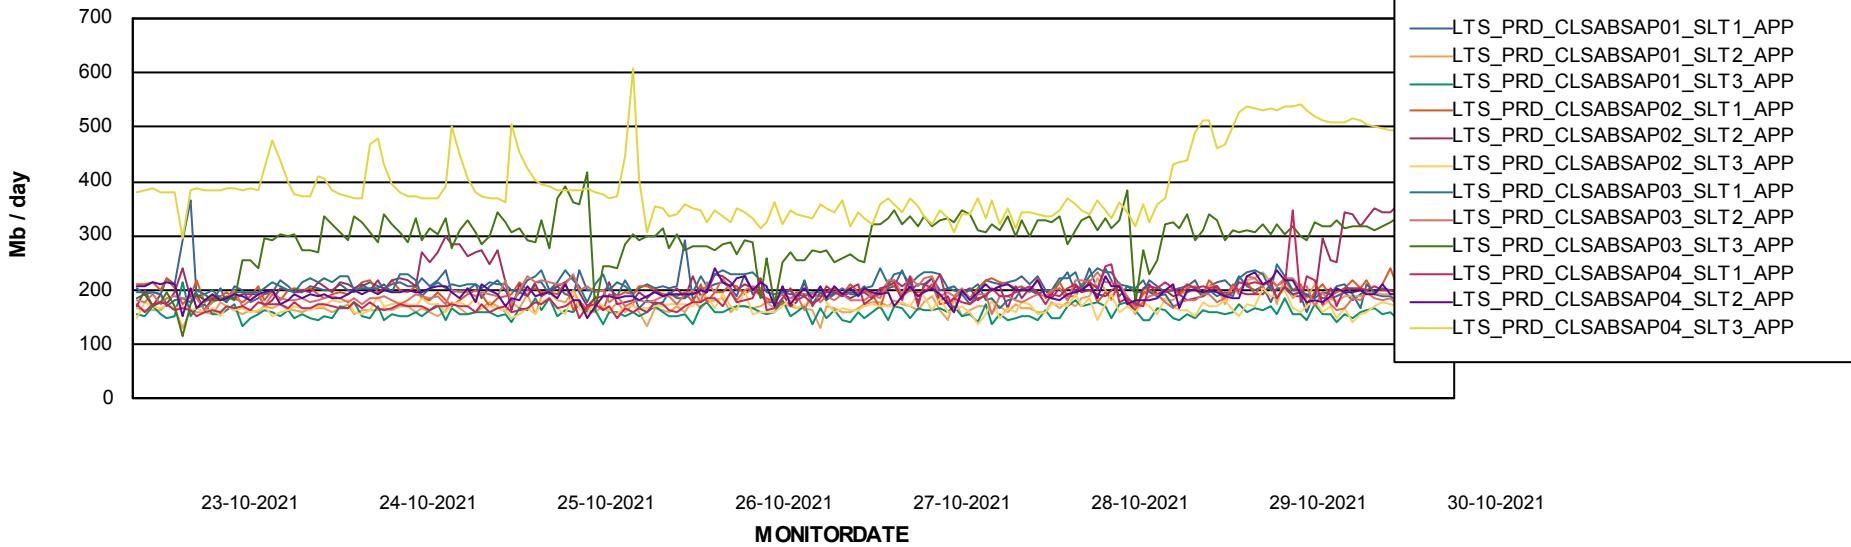

ABSSolute Application Server Services

Avg memory used per ABS Server Service