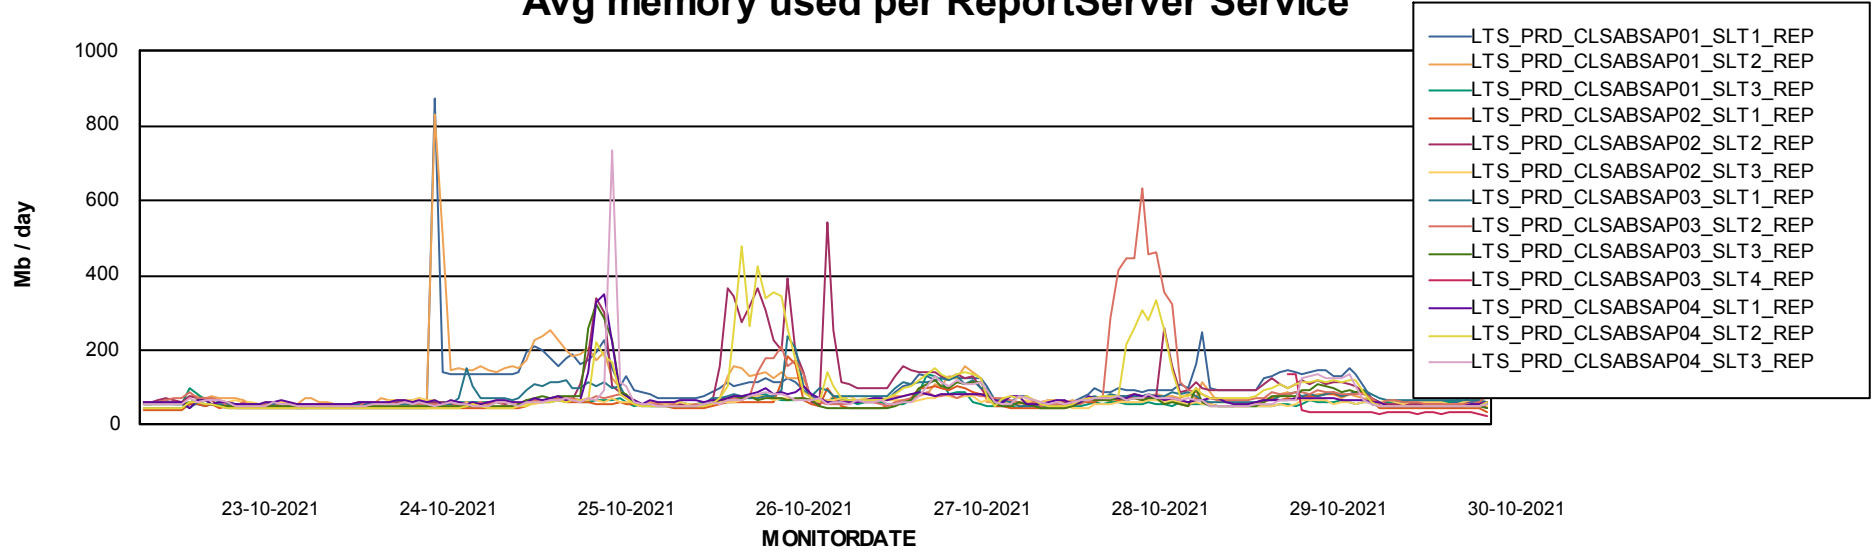

ABSSolute Application ReportServer Services

Avg memory used per ReportServer Service