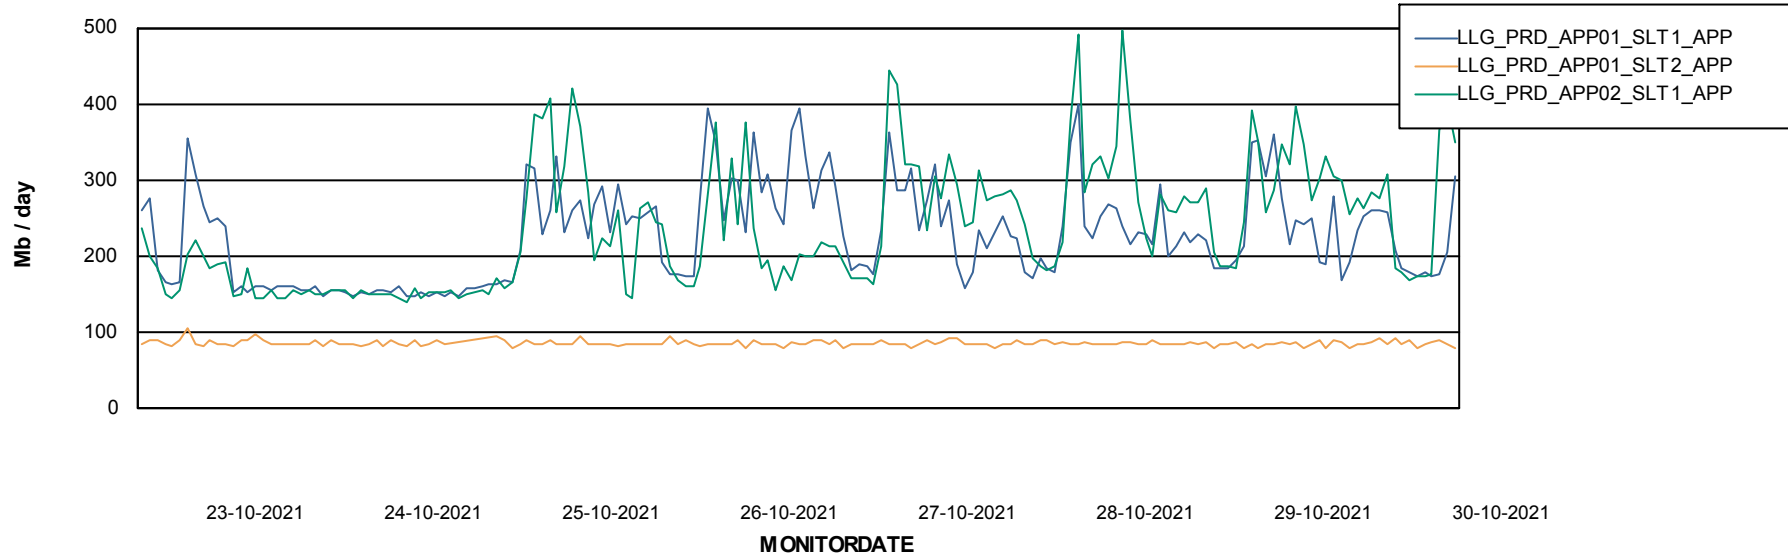

ABSSolute Application Server Services

Avg memory used per ABS Server Service