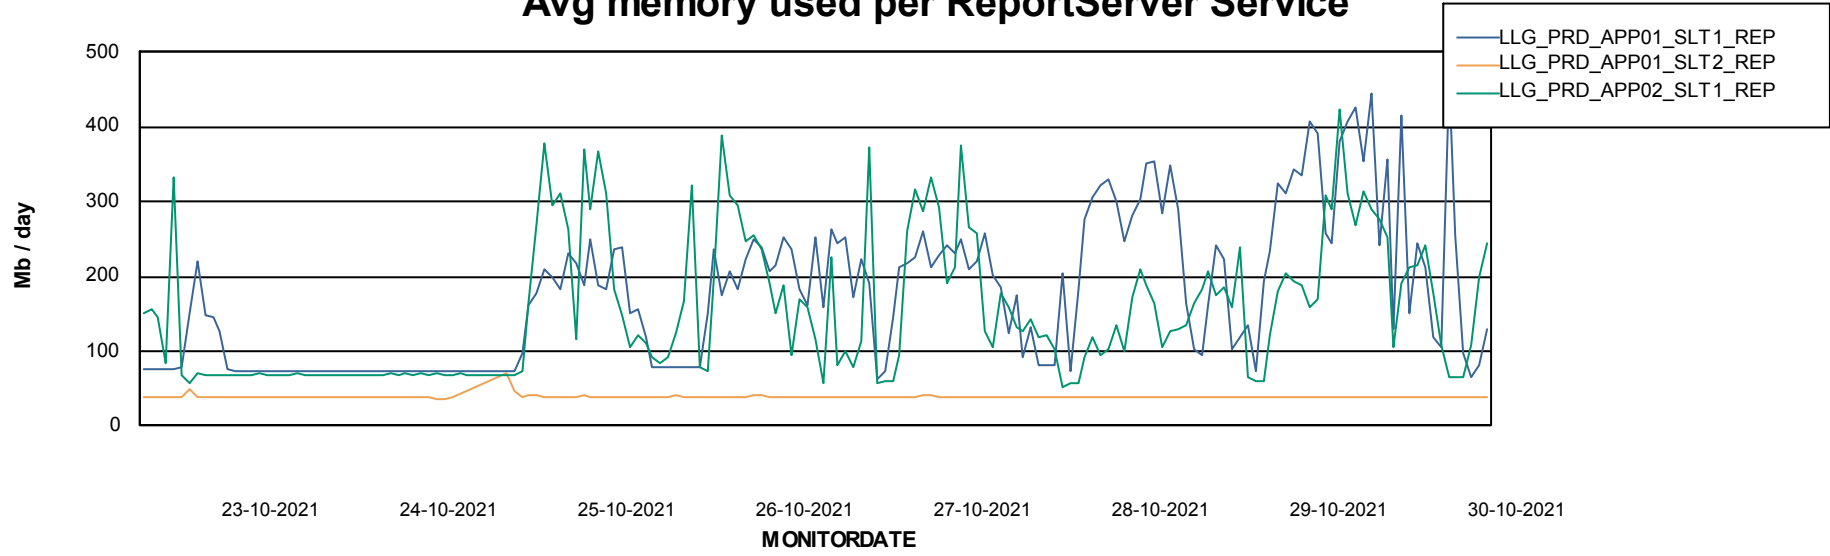

ABSSolute Application Server Services

Avg memory used per ReportServer Service