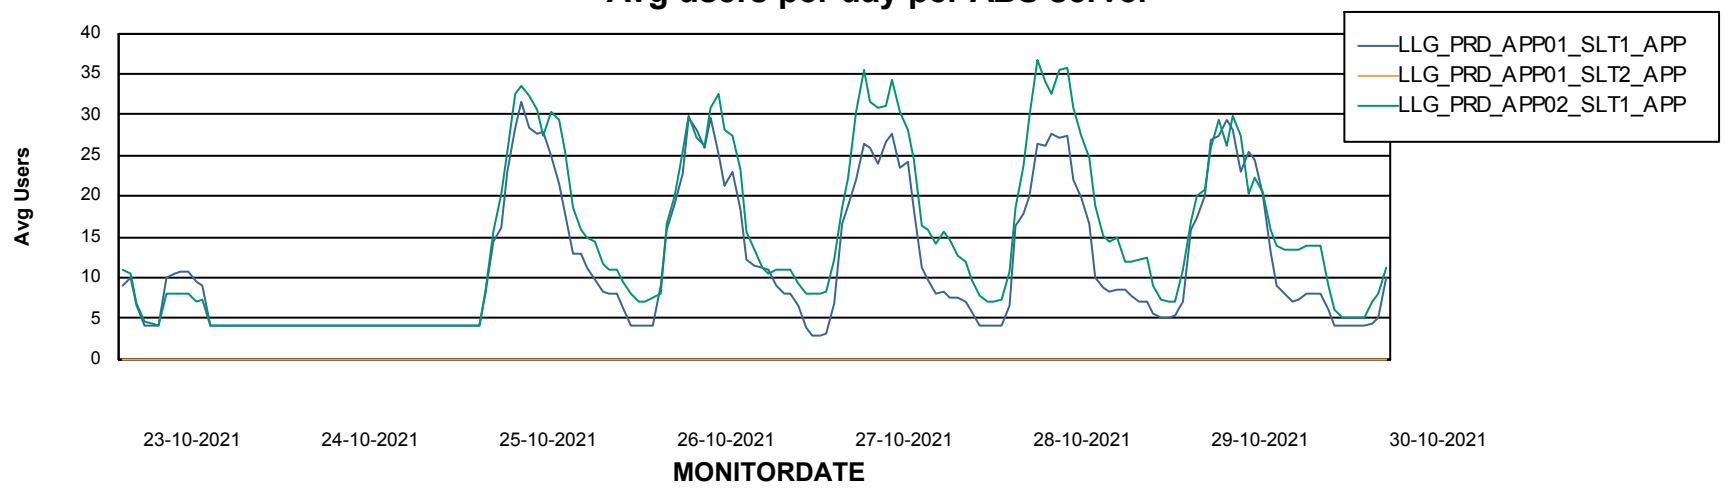

Avg users per day per ABS server