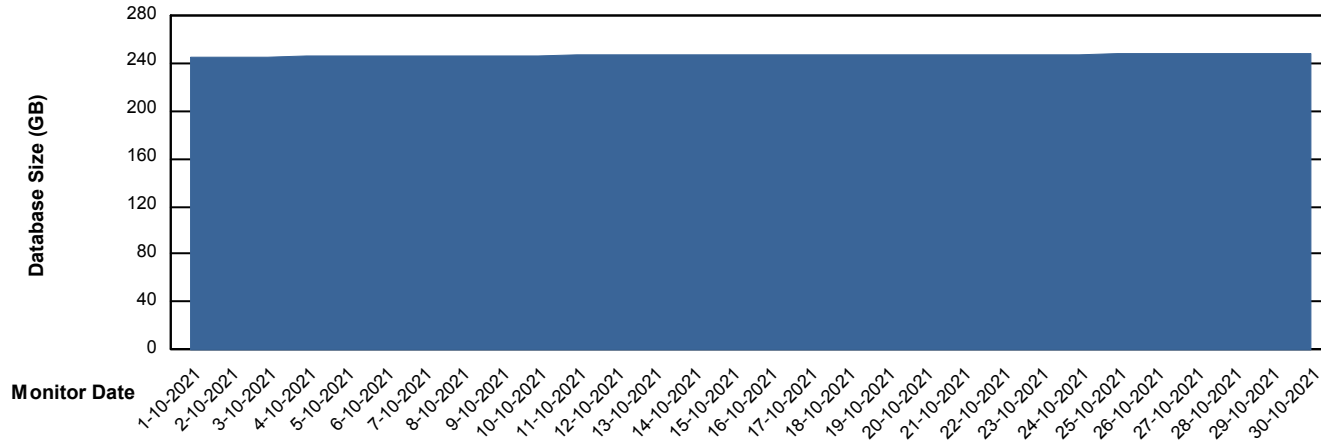

Weekly SLA Customer Report

Customer LLG_Production
Database ID 53

Database Performance LLGDB_Production

Weekly SLA Customer Report

Customer LLG_Production
Database ID 53

Database Performance LLGDBBI_Production

Weekly SLA Customer Report

Customer LLG_Production
Database ID 53

DATABASE SIZE LLGDB_Production

Database growth over last month

DATABASE SIZE LLGDBBI_Production

Database growth over last month

Weekly SLA Customer Report