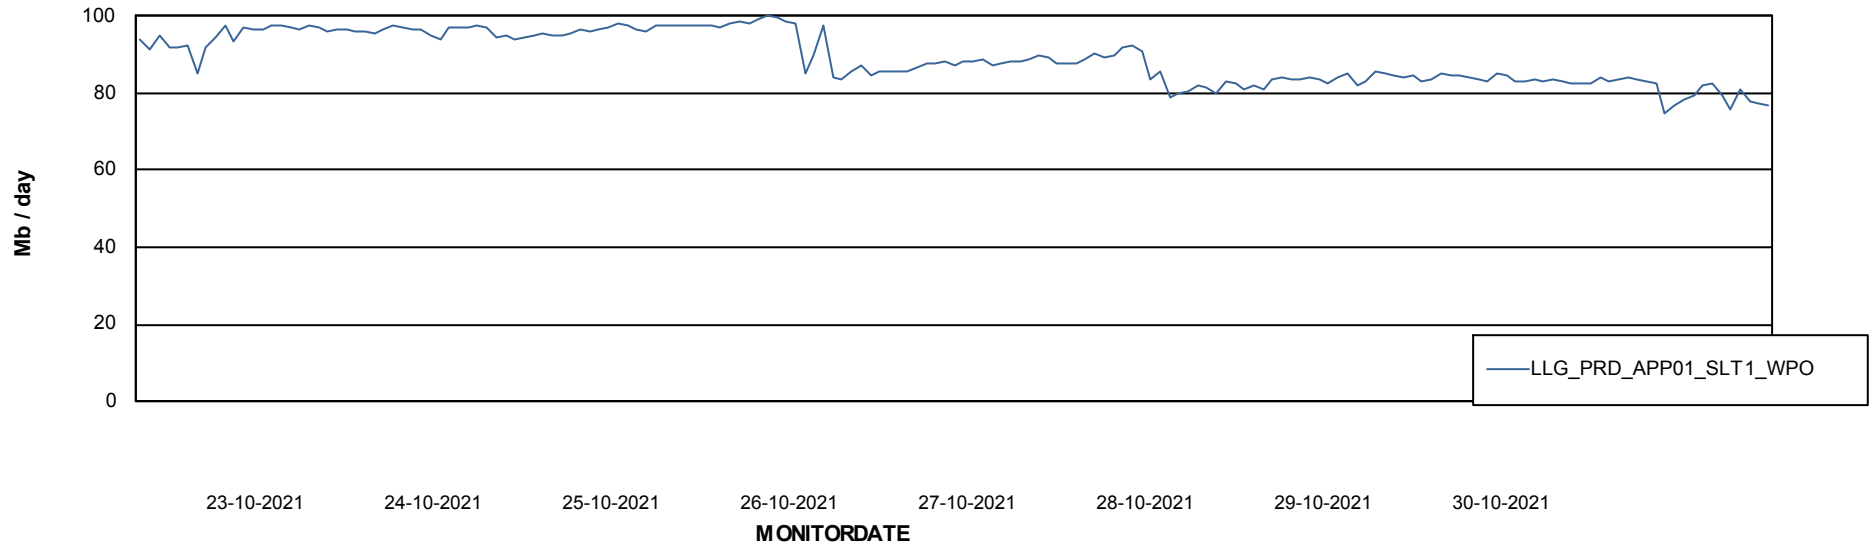

ABSSolute Application Server Services

Avg memory used per ABS Web component