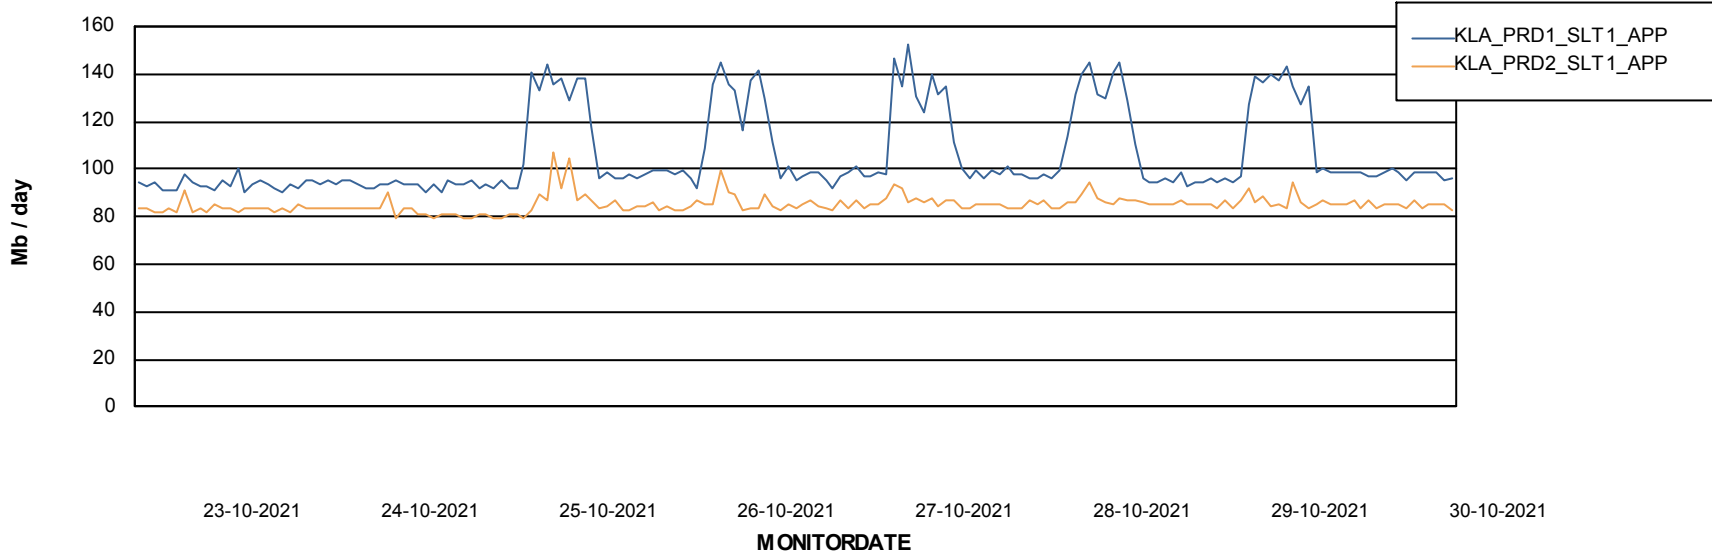

ABSSolute Application Server Services

Avg memory used per ABS Server Service