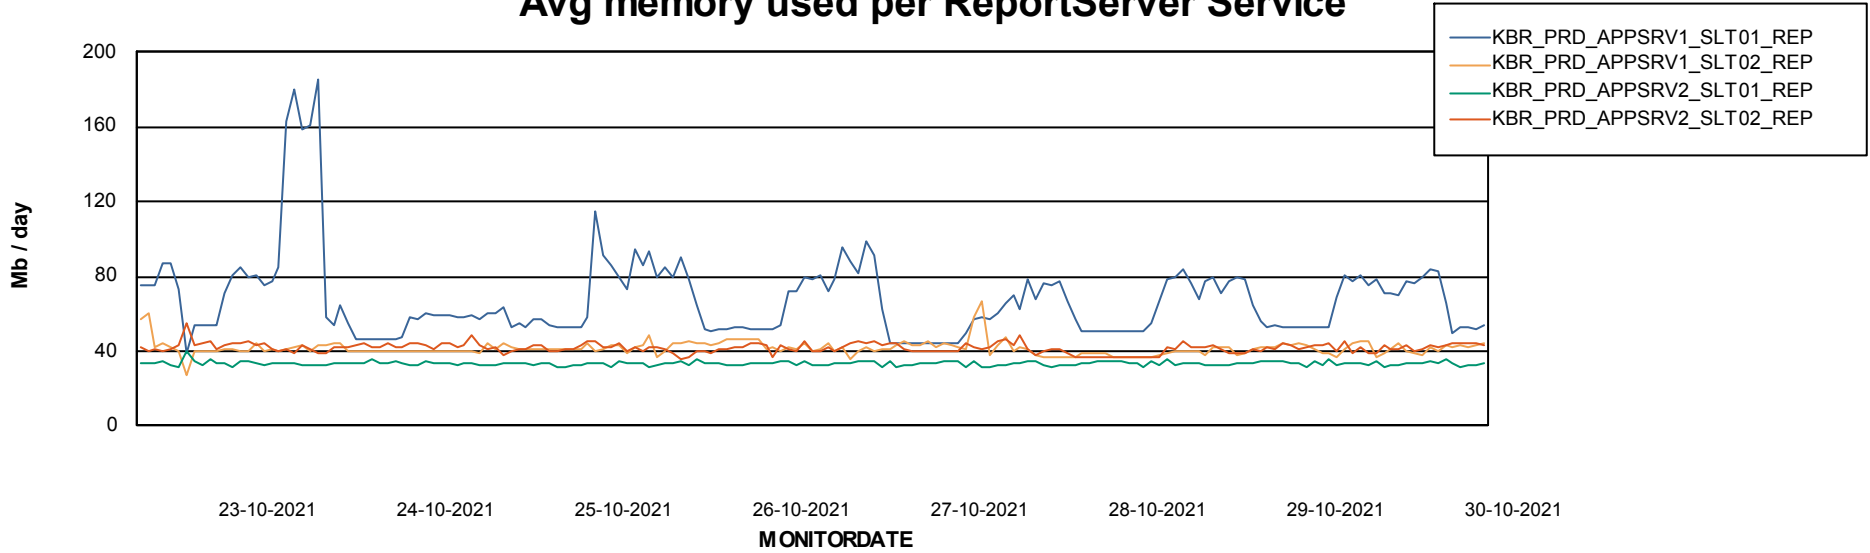

ABSSolute Application Server Services

Avg memory used per ReportServer Service