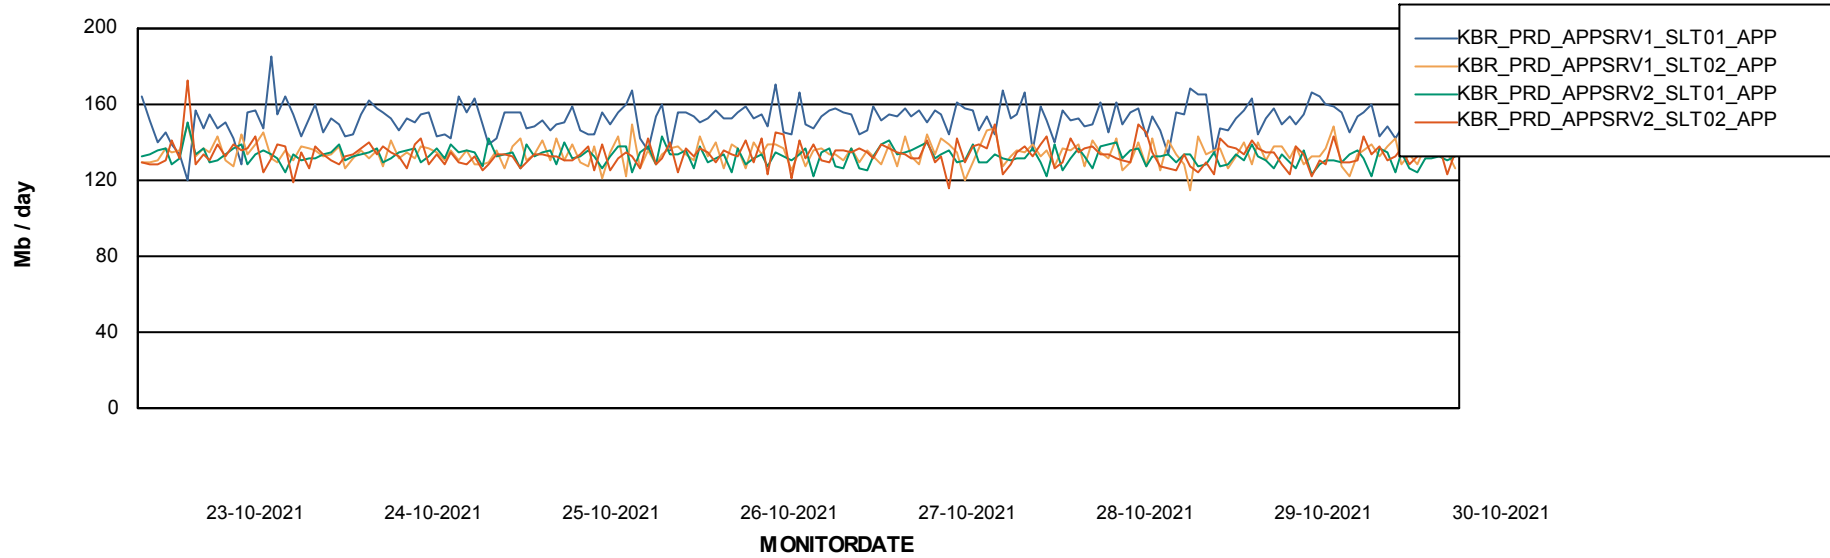

Date	Tablespace Name	Filesize (Gb)	Usedsize (Gb)	Percentage free
30-10-2021	ABSDATA	4	1	77
	INDX	8	0	100
29-10-2021	ABSDATA	4	1	77
	INDX	8	0	100
28-10-2021	ABSDATA	4	1	77
	INDX	8	0	100
27-10-2021	ABSDATA	4	1	78
	INDX	8	0	100
26-10-2021	ABSDATA	4	1	78
	INDX	8	0	100
25-10-2021	ABSDATA	4	1	78
	INDX	8	0	100
24-10-2021	ABSDATA	4	1	78
	INDX	8	0	100

Weekly SLA Customer Report

Customer KBR_Production
Database ID 117

ABSSolute Application Server Services

Avg memory used per ABS Server Service

Weekly SLA Customer Report

Customer KBR_Production
Database ID 117