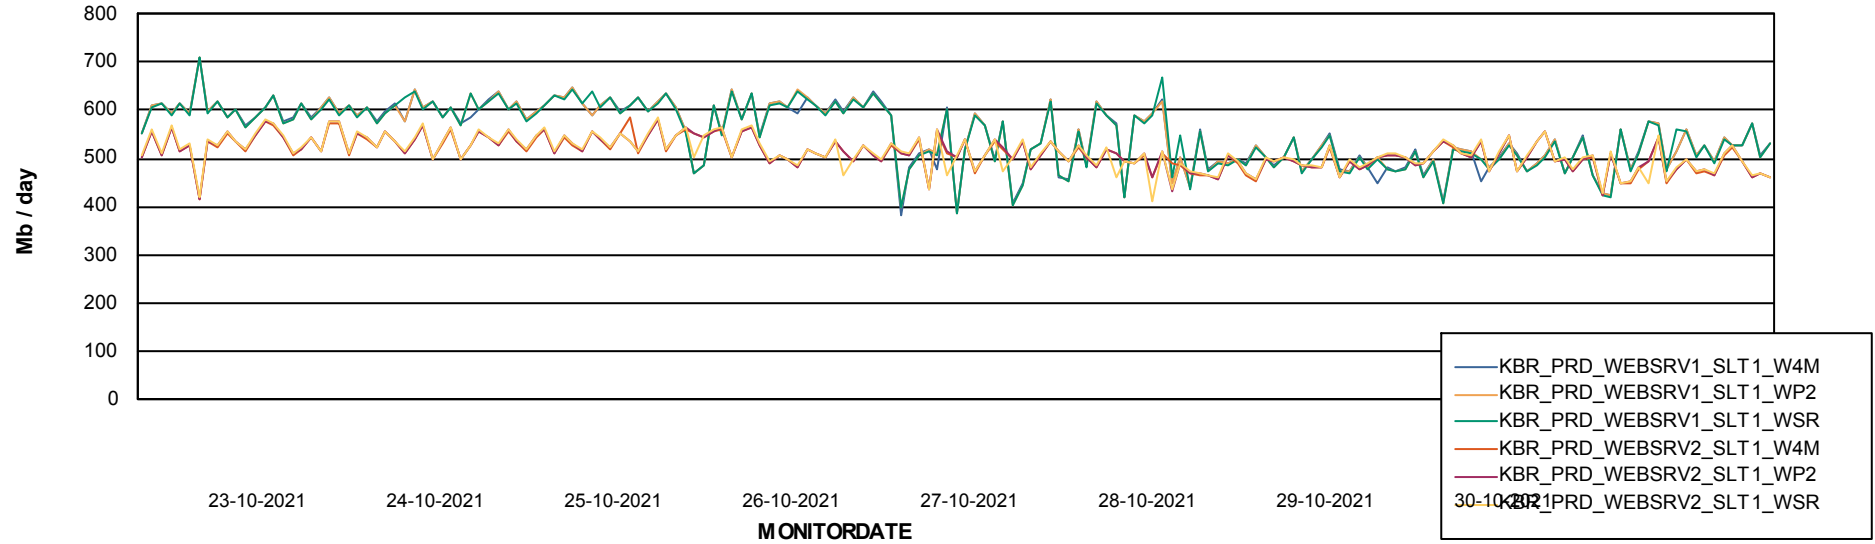

ABSSolute Web Component Services

Avg memory used per ABS Web component