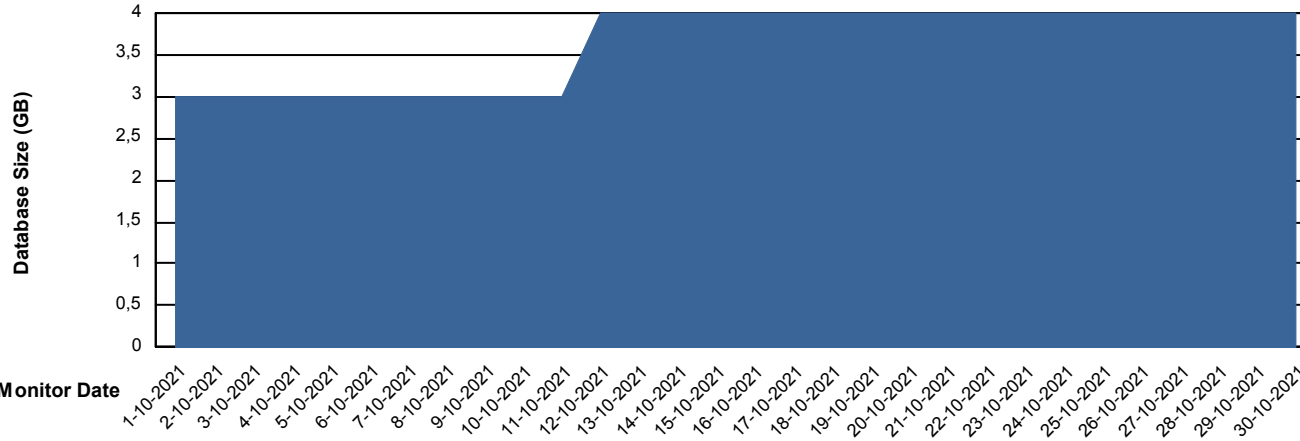

Weekly SLA Customer Report

Customer KBR_Production
 Database ID 117

Harddisk Usage KBR_PRD_WEBSRV2

	Free disk space on / (%)	Total disk space on / (Gb)	Used disk space on / (Gb)	Free disk space on /boot (%)	Total disk space on /boot (Gb)	Used disk space on /boot (Gb)
30-10-2021	83	55	9	72	1	0
29-10-2021	83	55	9	72	1	0
28-10-2021	83	55	9	72	1	0
27-10-2021	83	55	9	72	1	0
26-10-2021	83	55	9	72	1	0
25-10-2021	84	55	9	72	1	0
24-10-2021	84	55	9	72	1	0

Database Performance KBR_PRD_DB-SRV1_DB

Weekly SLA Customer Report

Customer KBR_Production
 Database ID 117

DATABASE SIZE KBR_PRD_DB-SRV1_DB

Database growth over last month

Database Tablespace KBR_PRD_DB-SRV1_DB

Date	Tablespace Name	Filesize (Gb)	Usedsize (Gb)	Percentage free
30-10-2021	ABSDATA	4	1	77
	INDX	8	0	100
29-10-2021	ABSDATA	4	1	77
	INDX	8	0	100
28-10-2021	ABSDATA	4	1	77
	INDX	8	0	100
27-10-2021	ABSDATA	4	1	78
	INDX	8	0	100
26-10-2021	ABSDATA	4	1	78
	INDX	8	0	100
25-10-2021	ABSDATA	4	1	78
	INDX	8	0	100
24-10-2021	ABSDATA	4	1	78
	INDX	8	0	100