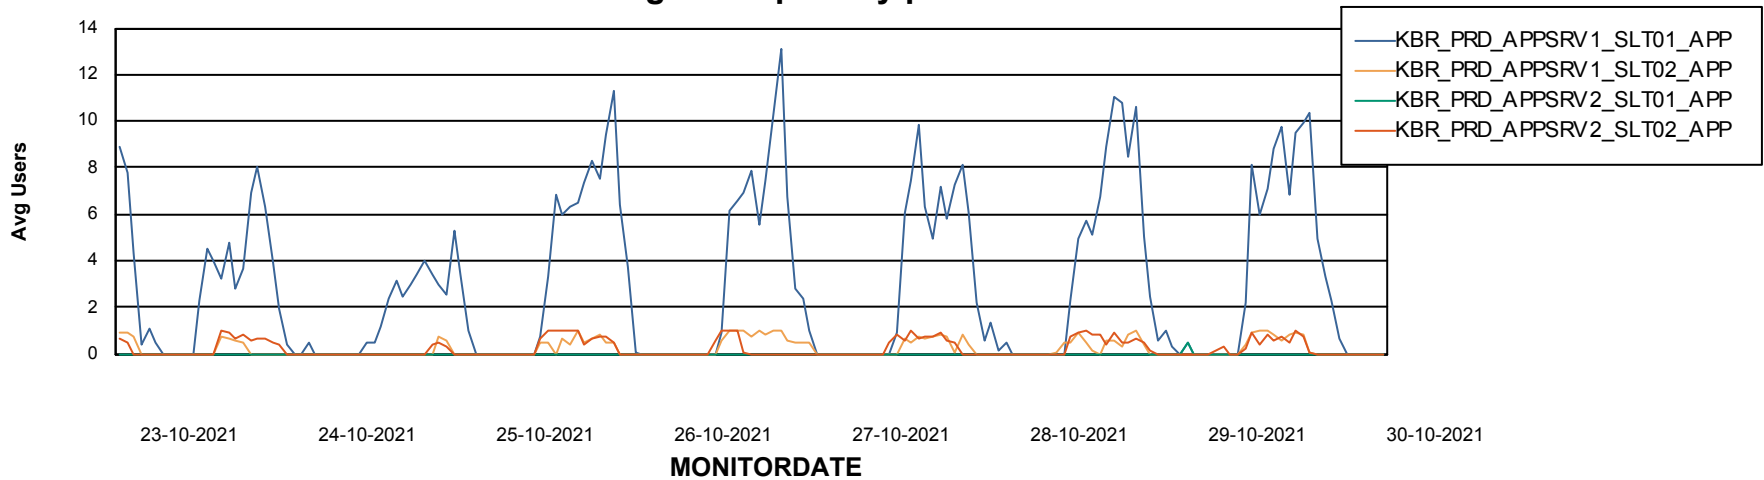

Avg users per day per ABS server