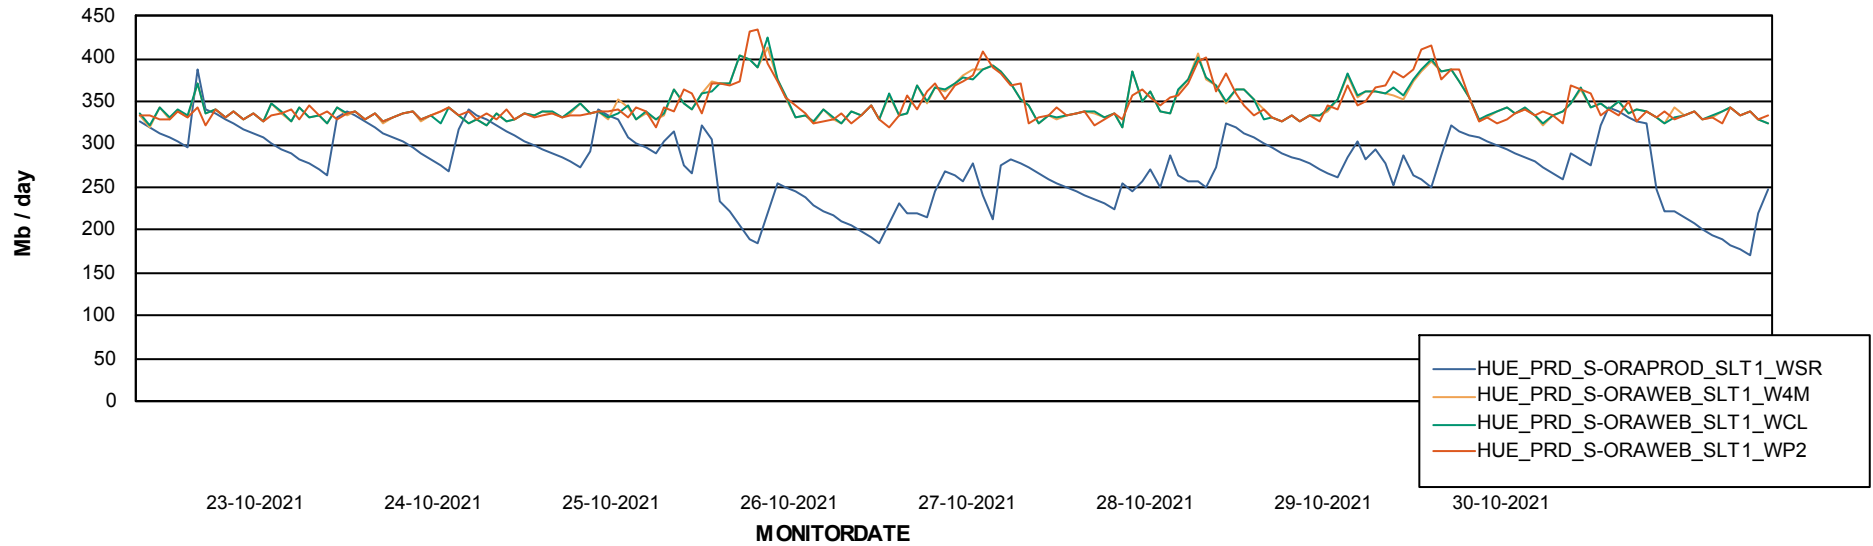

ABSSolute Application ReportServer Services

Avg memory used per ReportServer Service

Weekly SLA Customer Report

Customer HUE_Production
Database ID 104

ABSSolute Web Component Services

Avg memory used per ABS Web component