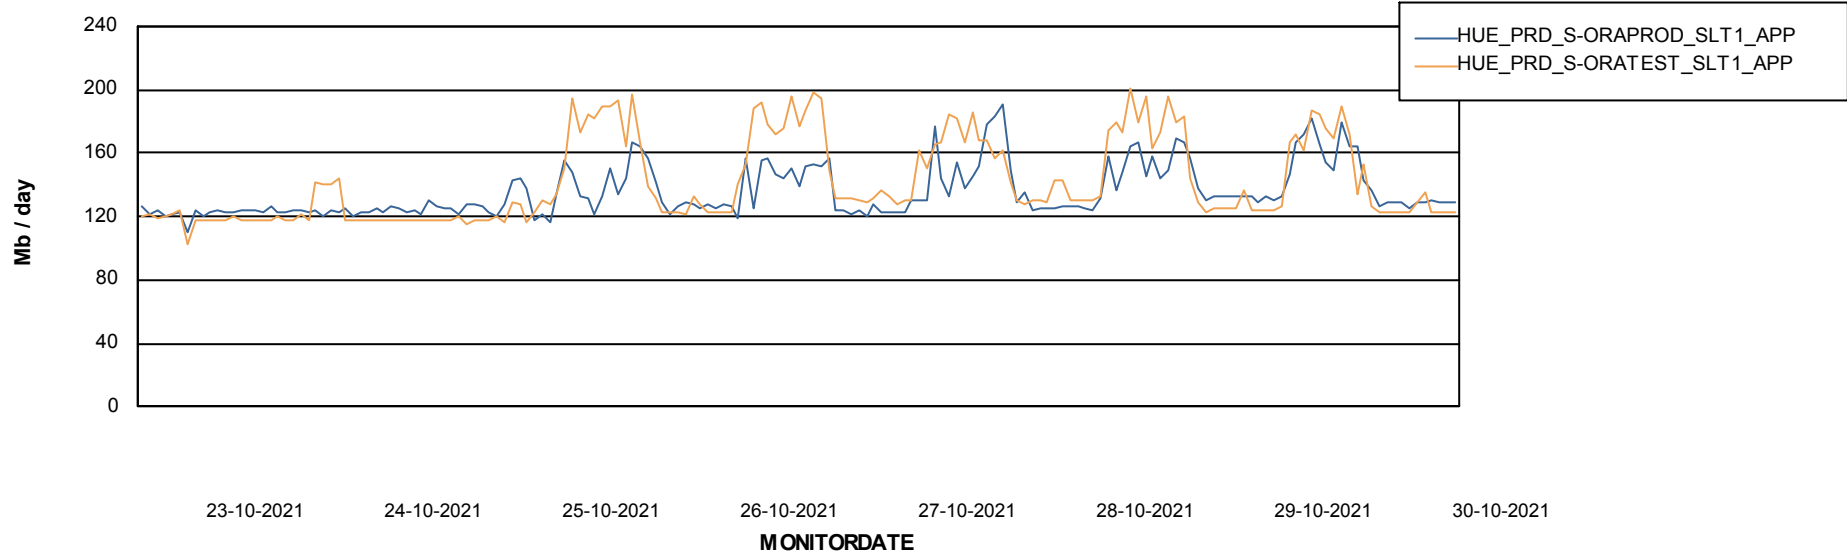

ABSSolute Application Server Services

Avg memory used per ABS Server Service