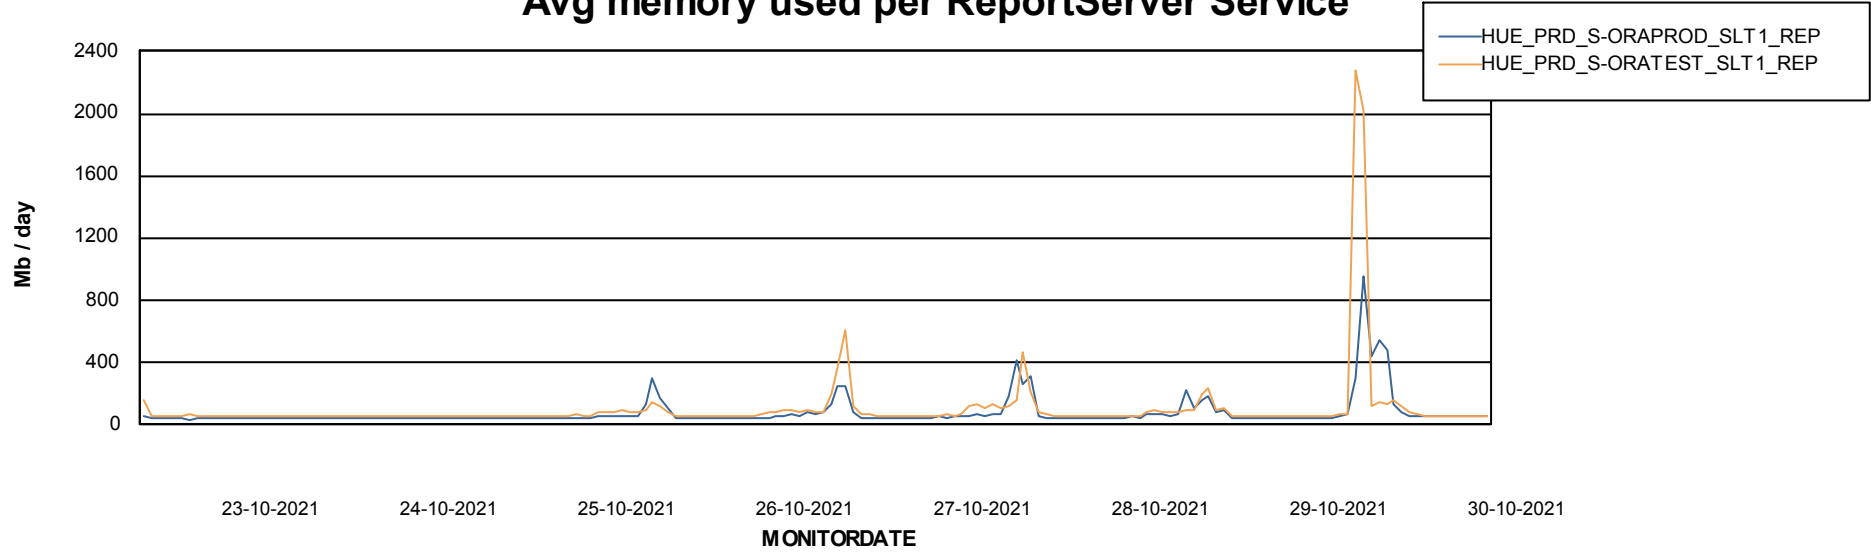

ABSSolute Application ReportServer Services

Avg memory used per ReportServer Service