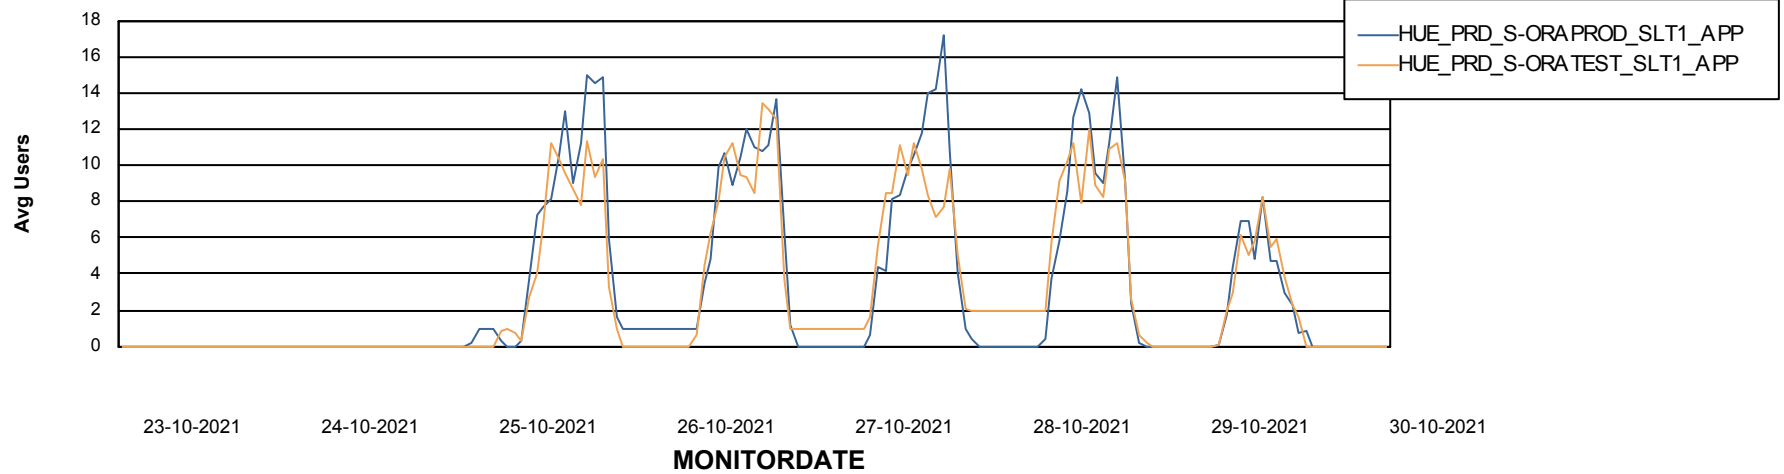

Weekly SLA Customer Report

Customer HUE_Production
Database ID 104

ABSSolute Application Server Services

Avg memory used per ABS Server Service

Avg users per day per ABS server

Weekly SLA Customer Report

Customer HUE_Production
Database ID 104