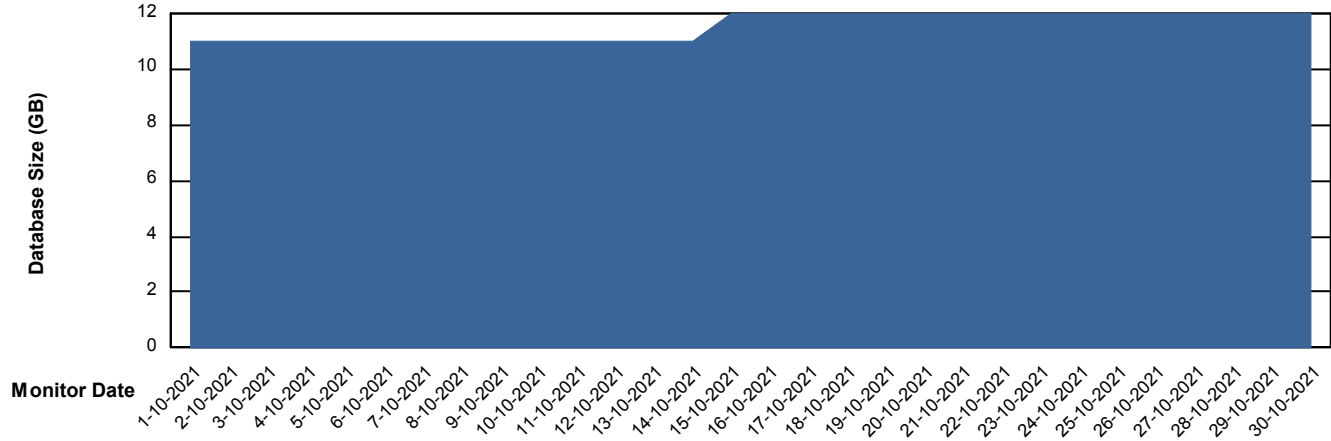

DATABASE SIZE HUE_PRD_S-ORABI_DB

Database growth over last month