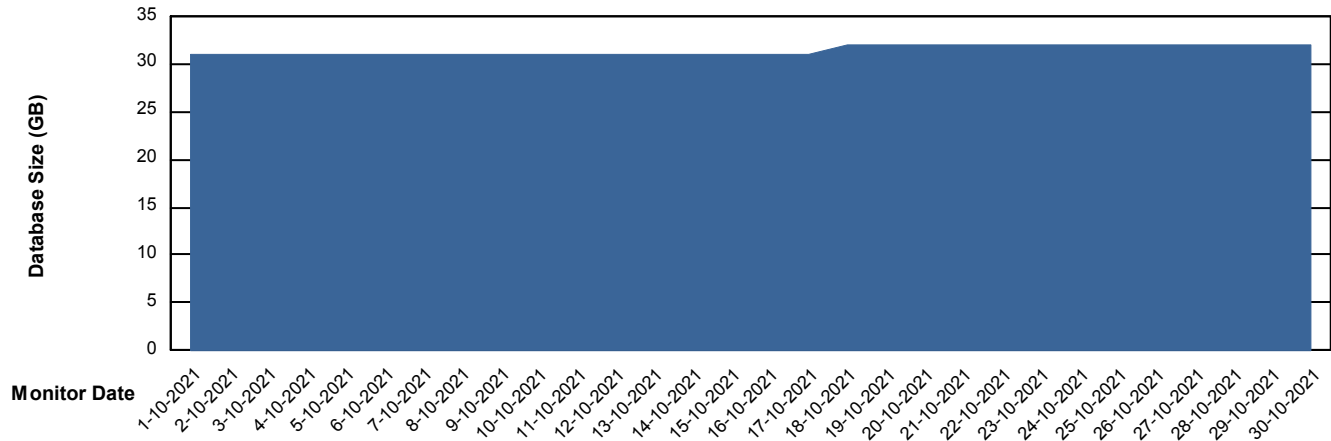

DATABASE SIZE HUE_PRD_S-ORAPROD_DB

Database growth over last month