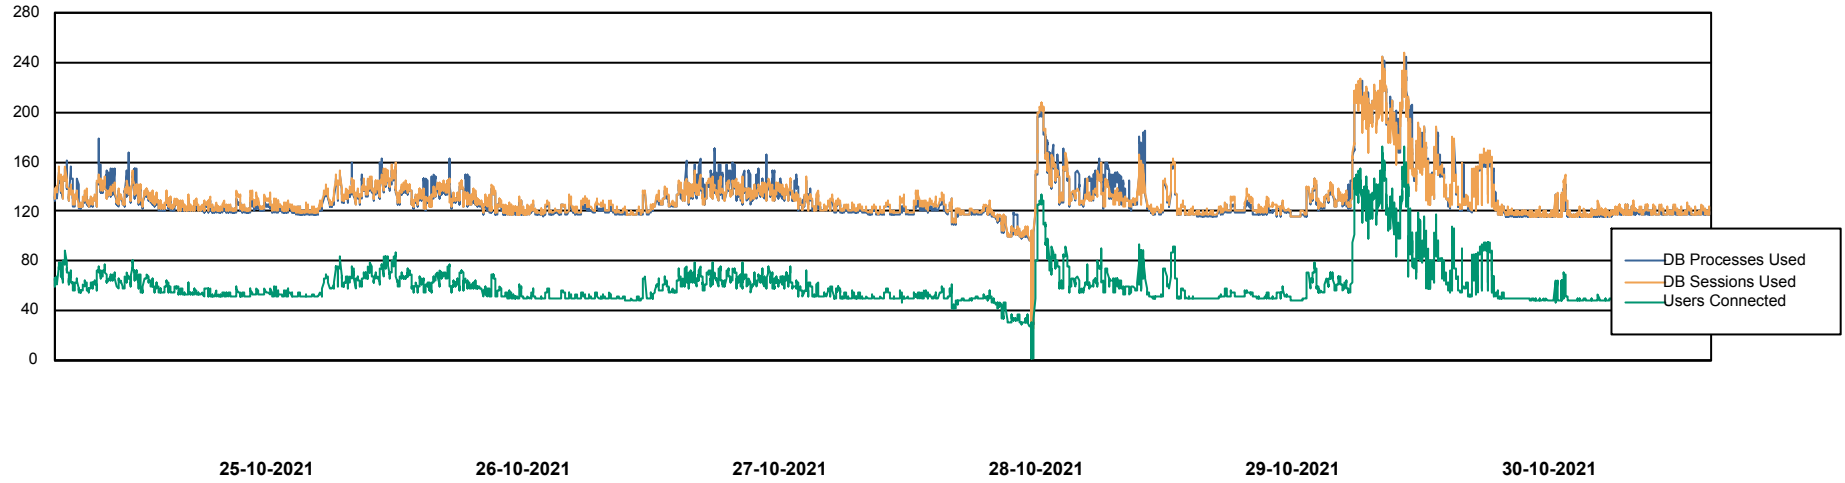

Weekly SLA Customer Report

Customer ELJ Production
Database ID 72

Database Performance ELJDB_PRD_BI

Weekly SLA Customer Report

Customer ELJ Production
Database ID 72

Database Performance ELJDB_Production

Weekly SLA Customer Report

Customer ELJ Production
Database ID 72

Database Performance ELJDB_Standby

Weekly SLA Customer Report

Customer ELJ Production
Database ID 72

DATABASE SIZE ELJDB_PRD_BI

Database growth over last month

DATABASE SIZE ELJDB_Production