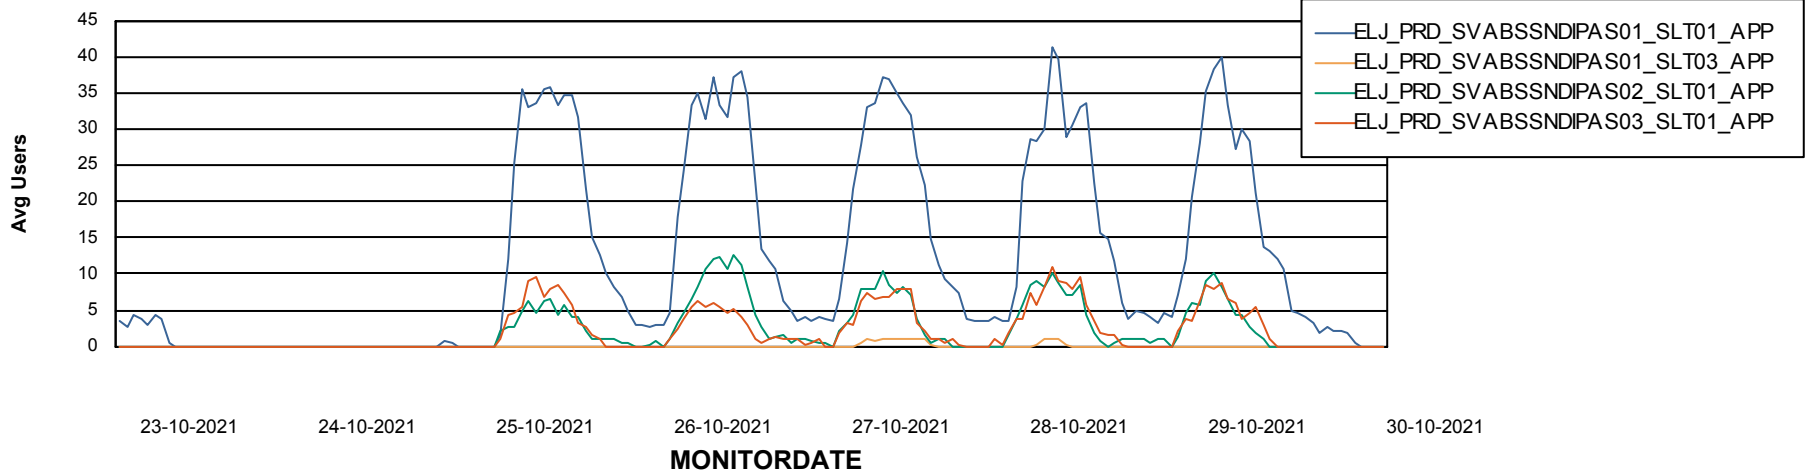

Weekly SLA Customer Report

Customer ELJ Production
Database ID 72

ABSSolute Application Server Services

Avg memory used per ABS Server Service

Avg users per day per ABS server

Weekly SLA Customer Report

Customer ELJ Production
Database ID 72