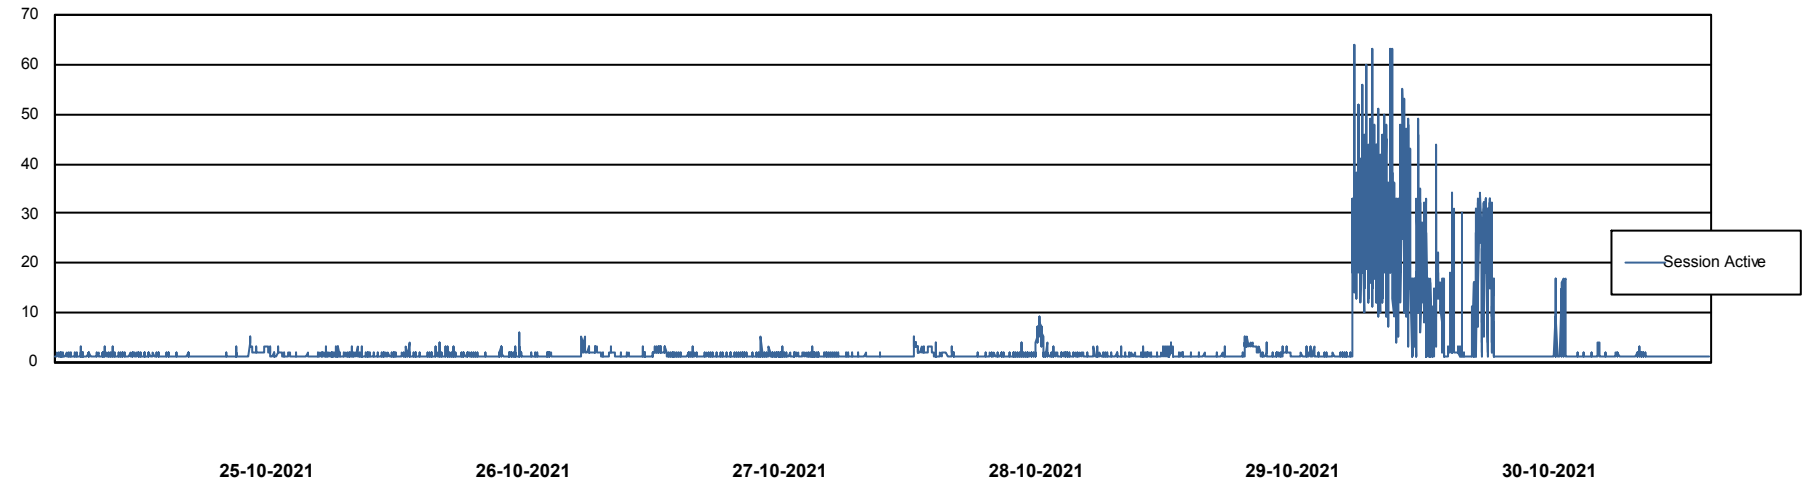

Weekly SLA Customer Report

Customer ELJ Production
Database ID 72

Database Performance ELJDB_PRD_BI

Weekly SLA Customer Report

Customer ELJ Production
Database ID 72

Database Performance ELJDB_Production

Weekly SLA Customer Report