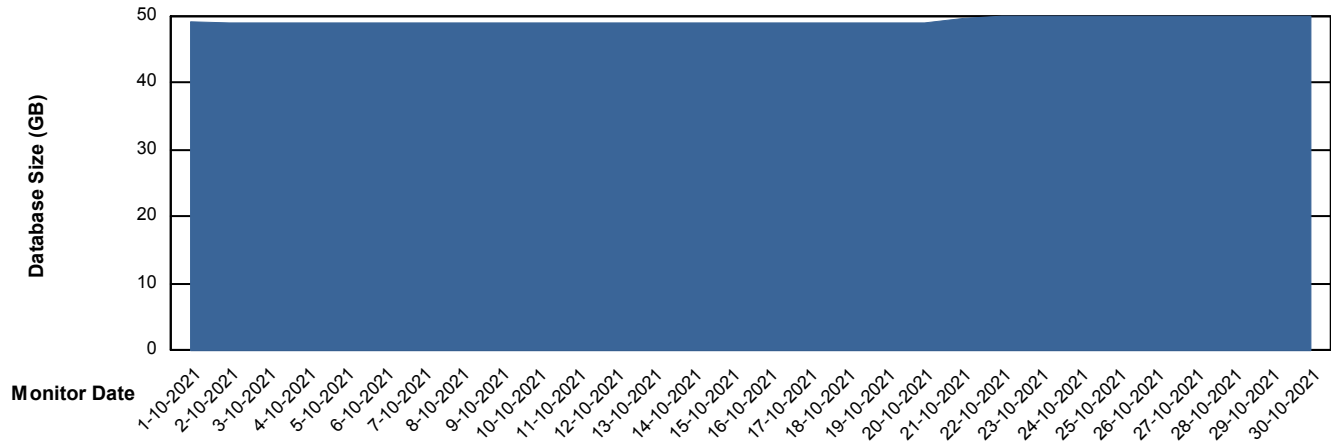

Customer ELJ Production
Database ID 72

Database Performance ELJDB_Standby

Weekly SLA Customer Report

Customer ELJ Production
Database ID 72

DATABASE SIZE ELJDB_PRD_BI

Database growth over last month

DATABASE SIZE ELJDB_Production

Database growth over last month

Weekly SLA Customer Report

Customer ELJ Production
Database ID 72

Database Tablespace ELJDB_PRD_BI

Date	Tablespace Name	Filesize (Gb)	Usedsize (Gb)	Percentage free
30-10-2021	ABSDATA	12	10	17
	INDX	20	13	35
29-10-2021	ABSDATA	12	10	17
	INDX	20	13	35
28-10-2021	ABSDATA	12	10	17
	INDX	20	13	35
27-10-2021	ABSDATA	12	10	17
	INDX	20	13	35
26-10-2021	ABSDATA	12	10	17
	INDX	20	13	35
25-10-2021	ABSDATA	12	10	17
	INDX	20	13	35
24-10-2021	ABSDATA	12	10	17
	INDX	20	13	35