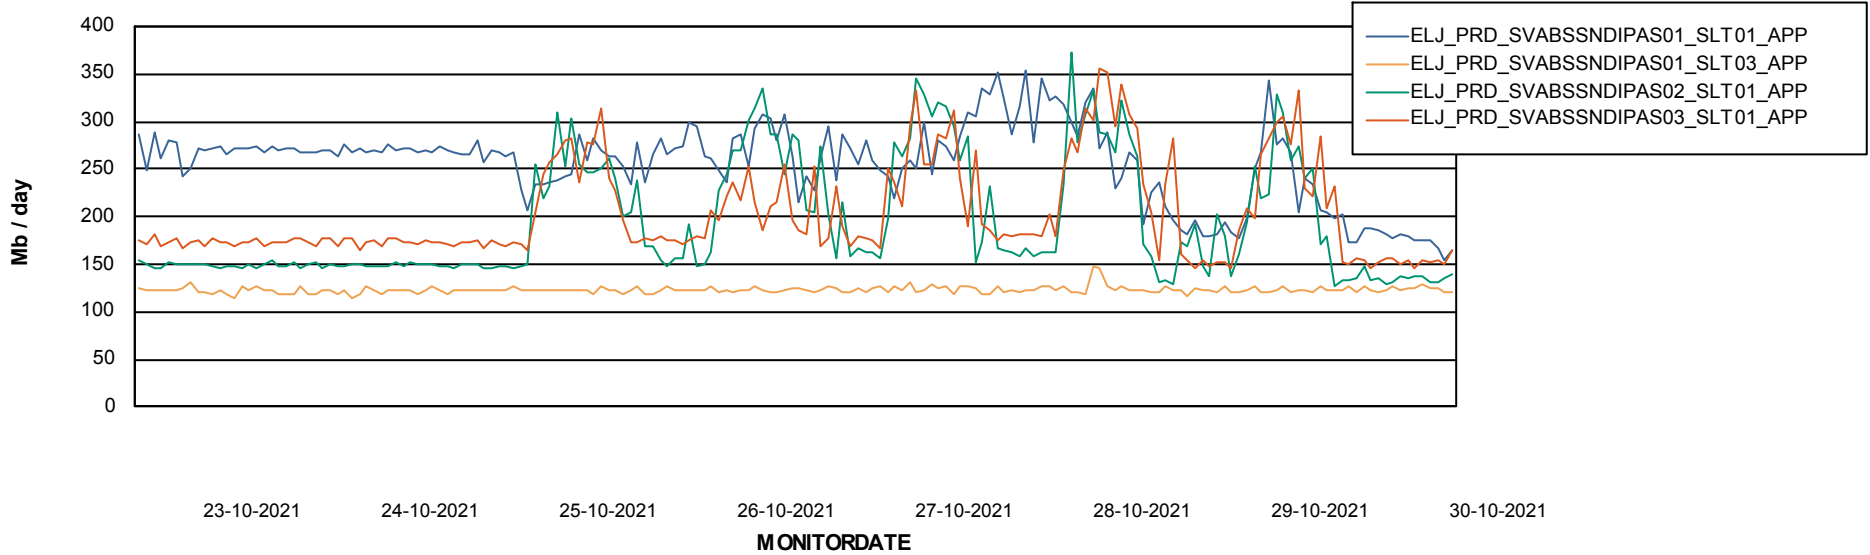

BI Status and last ETL error for ELJDB_PRD_BI

	zo 24/10/2021	ma 25/10/2021	di 26/10/2021	wo 27/10/2021	do 28/10/2021	vr 29/10/2021	za 30/10/2021
ABS DataWarehouse ETL Health	OK	OK	OK	OK	OK	OK	OK
ABS DWHStaging ETL Health	OK	OK	OK	OK	OK	OK	OK

Weekly SLA Customer Report

Customer ELJ Production
Database ID 72

ABSSolute Application Server Services

Avg memory used per ABS Server Service

Avg users per day per ABS server

Weekly SLA Customer Report

Customer ELJ Production
Database ID 72