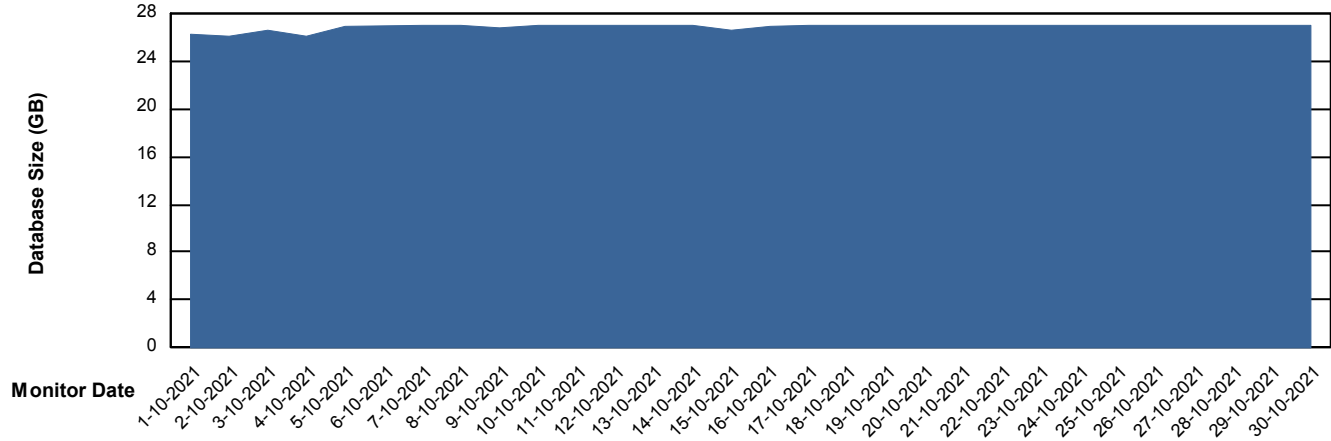

Customer ELJ Production
Database ID 72

Database Performance ELJDB_Standby

Weekly SLA Customer Report

Customer ELJ Production
Database ID 72

DATABASE SIZE ELJDB_PRD_BI

Database growth over last month

DATABASE SIZE ELJDB_Production

Database growth over last month

Weekly SLA Customer Report

Customer ELJ Production
Database ID 72

Database Tablespace ELJDB_PRD_BI

Date	Tablespace Name	Filesize (Gb)	Usedsize (Gb)	Percentage free
30-10-2021	ABSDATA	12	10	17
	INDX	20	13	35
29-10-2021	ABSDATA	12	10	17
	INDX	20	13	35
28-10-2021	ABSDATA	12	10	17
	INDX	20	13	35
27-10-2021	ABSDATA	12	10	17
	INDX	20	13	35
26-10-2021	ABSDATA	12	10	17
	INDX	20	13	35
25-10-2021	ABSDATA	12	10	17
	INDX	20	13	35
24-10-2021	ABSDATA	12	10	17
	INDX	20	13	35