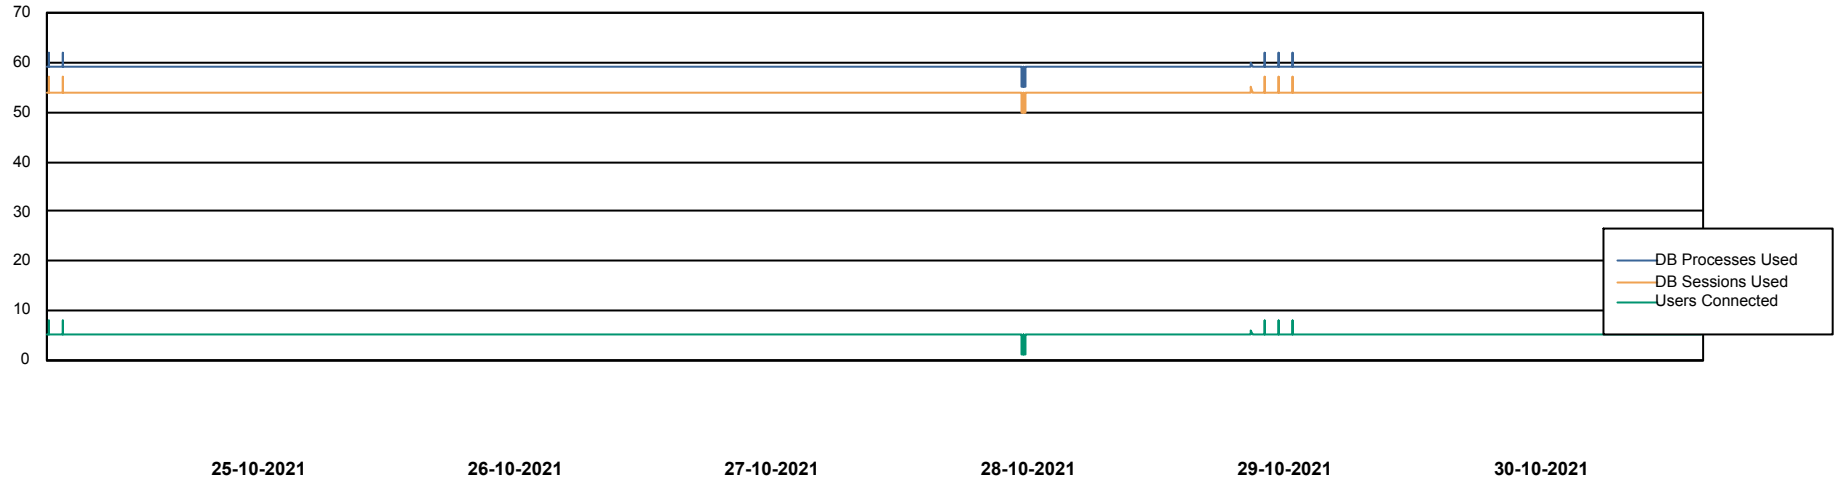

Weekly SLA Customer Report

Customer ELJ Production
Database ID 72

Database Performance ELJDB_PRD_BI

Weekly SLA Customer Report

Customer ELJ Production
Database ID 72

Database Performance ELJDB_Production

Weekly SLA Customer Report

Customer ELJ Production
Database ID 72

Database Performance ELJDB_Standby

Weekly SLA Customer Report

Customer ELJ Production
Database ID 72

DATABASE SIZE ELJDB_PRD_BI

Database growth over last month

DATABASE SIZE ELJDB_Production