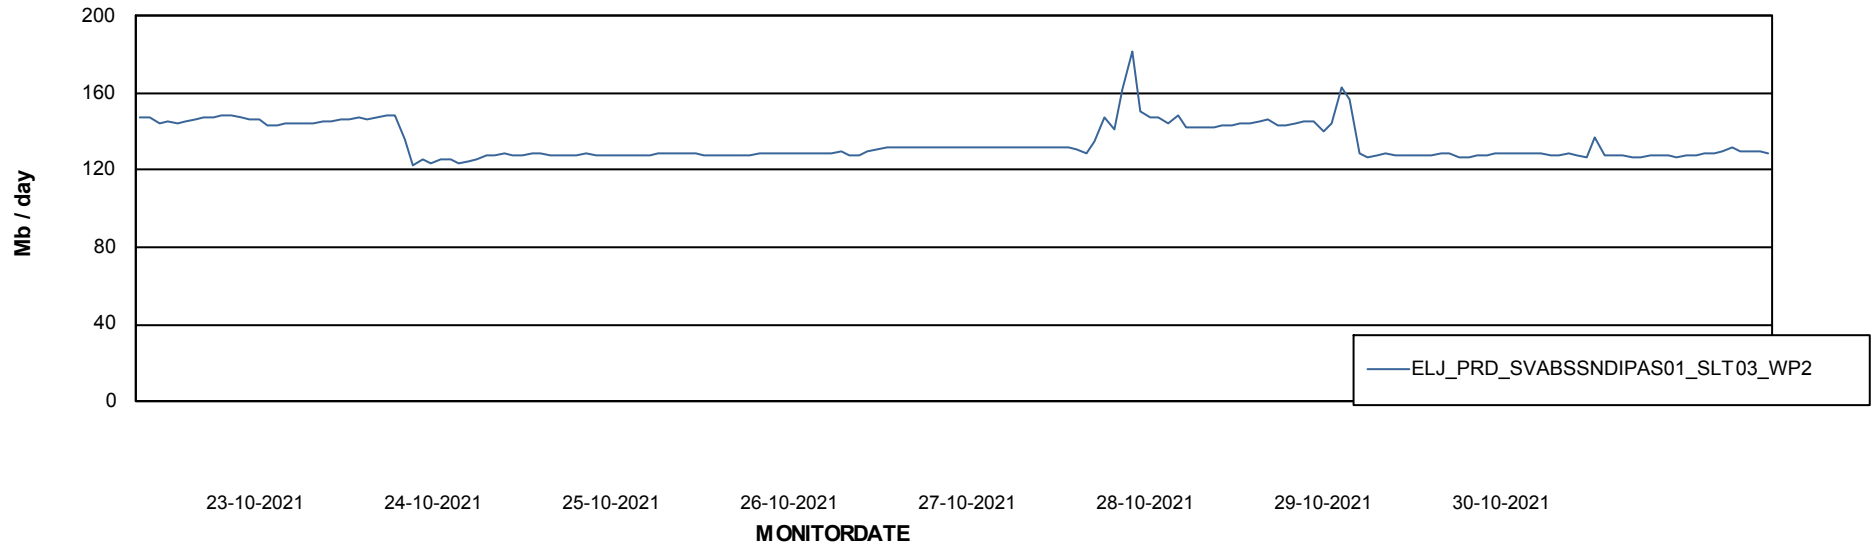

ABSSolute Application ReportServer Services

Avg memory used per ReportServer Service

Weekly SLA Customer Report

Customer ELJ Production
Database ID 72

ABSSolute Web Component Services

Avg memory used per ABS Web component