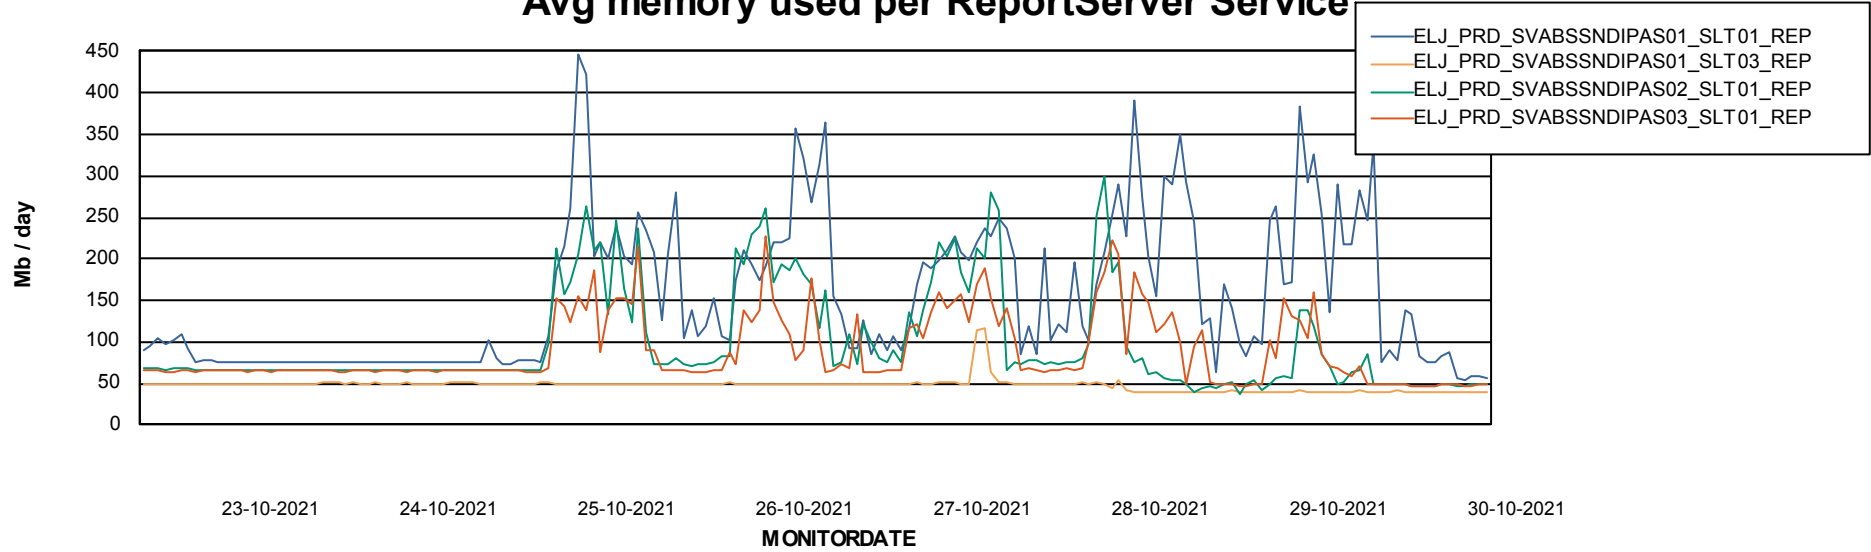

ABSSolute Application ReportServer Services

Avg memory used per ReportServer Service