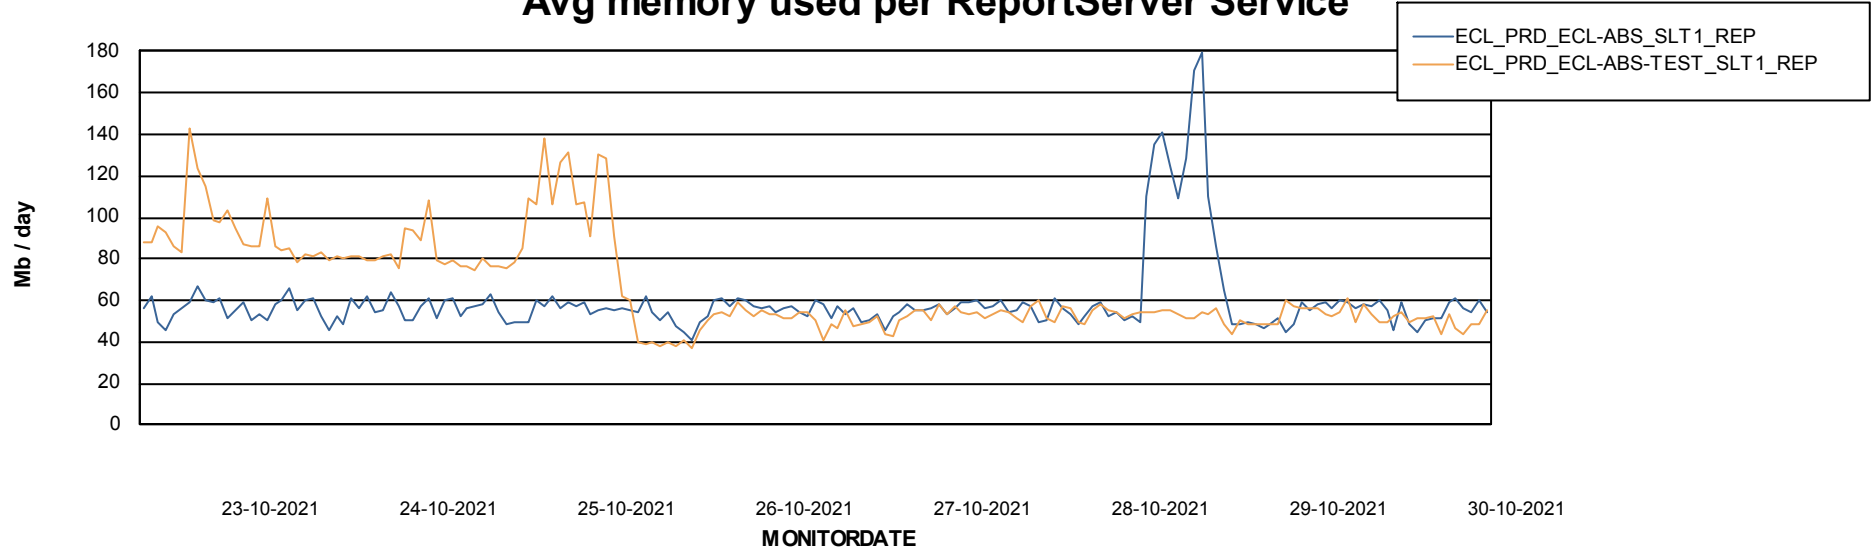

ABSSolute Application ReportServer Services

Avg memory used per ReportServer Service