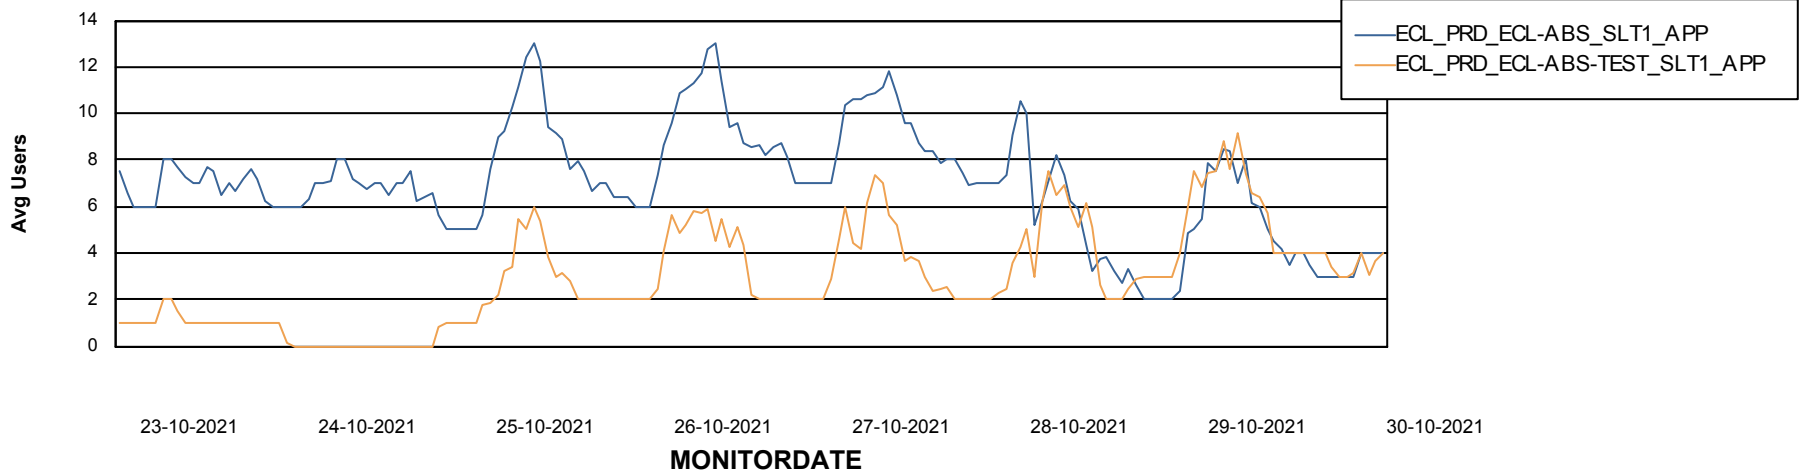

Weekly SLA Customer Report

Customer ECL_Production
Database ID 77

ABSSolute Application Server Services

Avg memory used per ABS Server Service

Avg users per day per ABS server

Weekly SLA Customer Report

Customer ECL_Production
Database ID 77