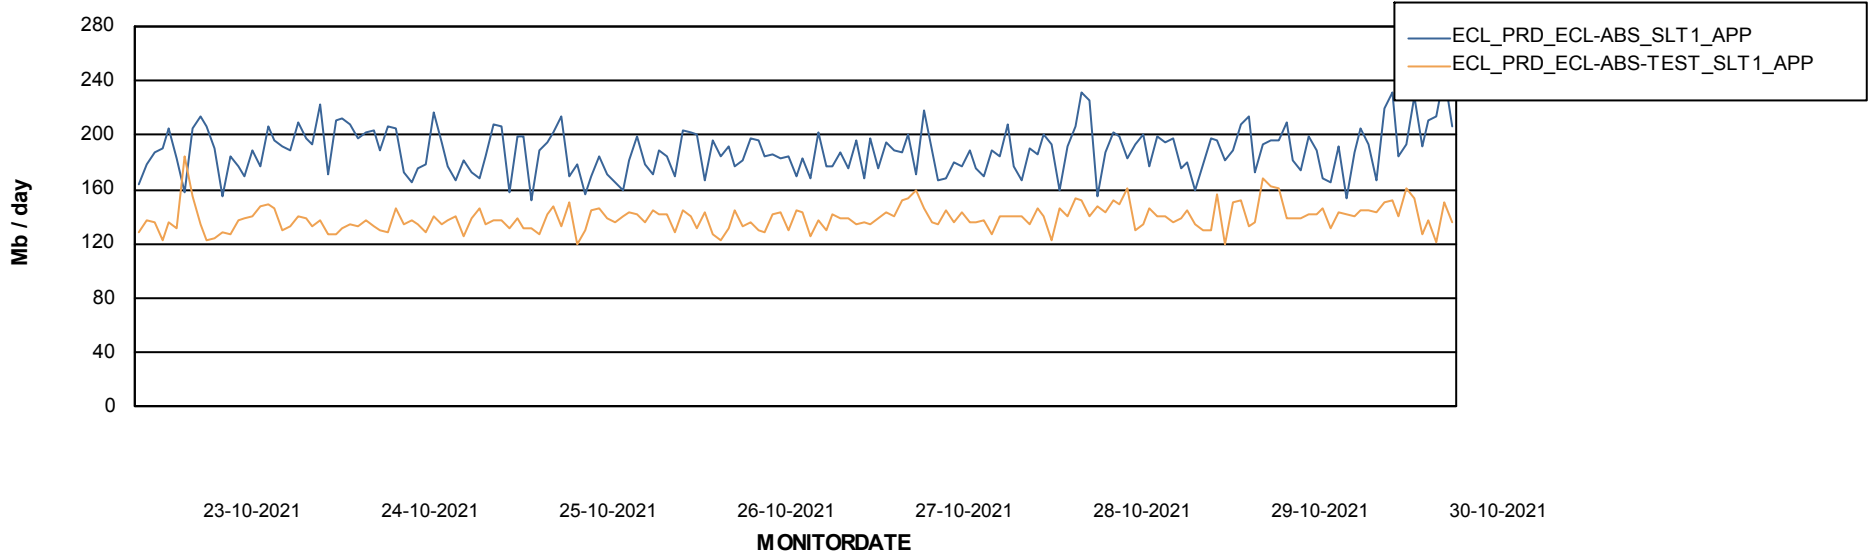

Database Performance ECLDB_Production

Weekly SLA Customer Report

Customer ECL_Production
 Database ID 77

DATABASE SIZE ECLDB_Production

Database growth over last month

Database Tablespace ECLDB_Production

Date	Tablespace Name	Filesize (Gb)	Usedsize (Gb)	Percentage free
30-10-2021	ABSDATA	47	38	19
	INDX	8	4	53
29-10-2021	ABSDATA	47	38	19
	INDX	8	4	53
28-10-2021	ABSDATA	47	38	19
	INDX	8	4	53
26-10-2021	ABSDATA	47	38	20
	INDX	8	4	54
24-10-2021	ABSDATA	47	38	20
	INDX	8	4	54

Weekly SLA Customer Report

Customer ECL_Production
Database ID 77

ABSSolute Application Server Services

Avg memory used per ABS Server Service

Avg users per day per ABS server

Weekly SLA Customer Report

Customer ECL_Production
Database ID 77