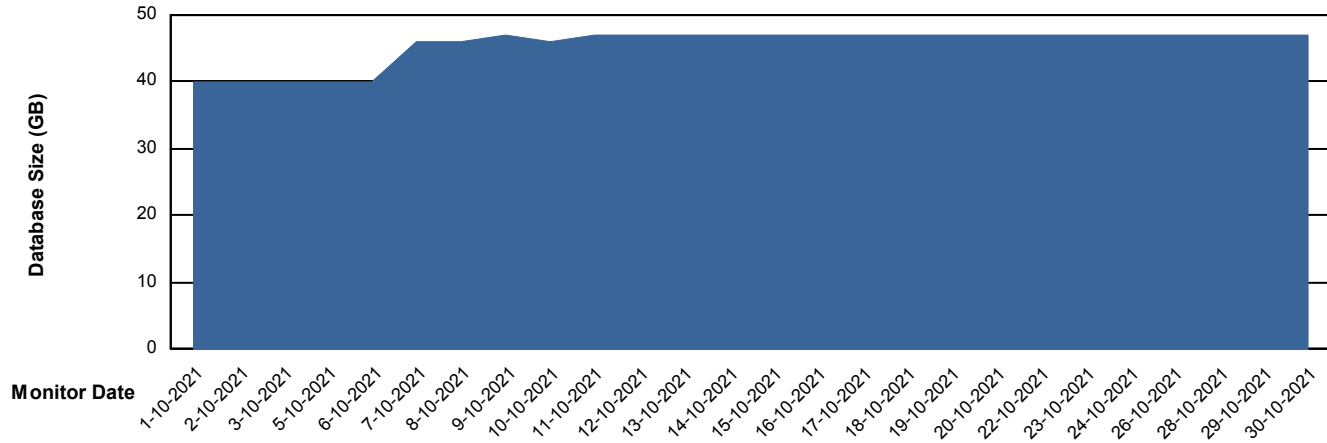

Database Performance ECLDB_Production

Weekly SLA Customer Report

Customer ECL_Production
 Database ID 77

DATABASE SIZE ECLDB_Production

Database growth over last month

Database Tablespace ECLDB_Production

Date	Tablespace Name	Filesize (Gb)	Usedsize (Gb)	Percentage free
30-10-2021	ABSDATA	47	38	19
	INDX	8	4	53
29-10-2021	ABSDATA	47	38	19
	INDX	8	4	53
28-10-2021	ABSDATA	47	38	19
	INDX	8	4	53
26-10-2021	ABSDATA	47	38	20
	INDX	8	4	54
24-10-2021	ABSDATA	47	38	20
	INDX	8	4	54

Weekly SLA Customer Report

Customer ECL_Production
Database ID 77

ABSSolute Application Server Services

Avg memory used per ABS Server Service

Avg users per day per ABS server

Weekly SLA Customer Report

Customer ECL_Production
Database ID 77