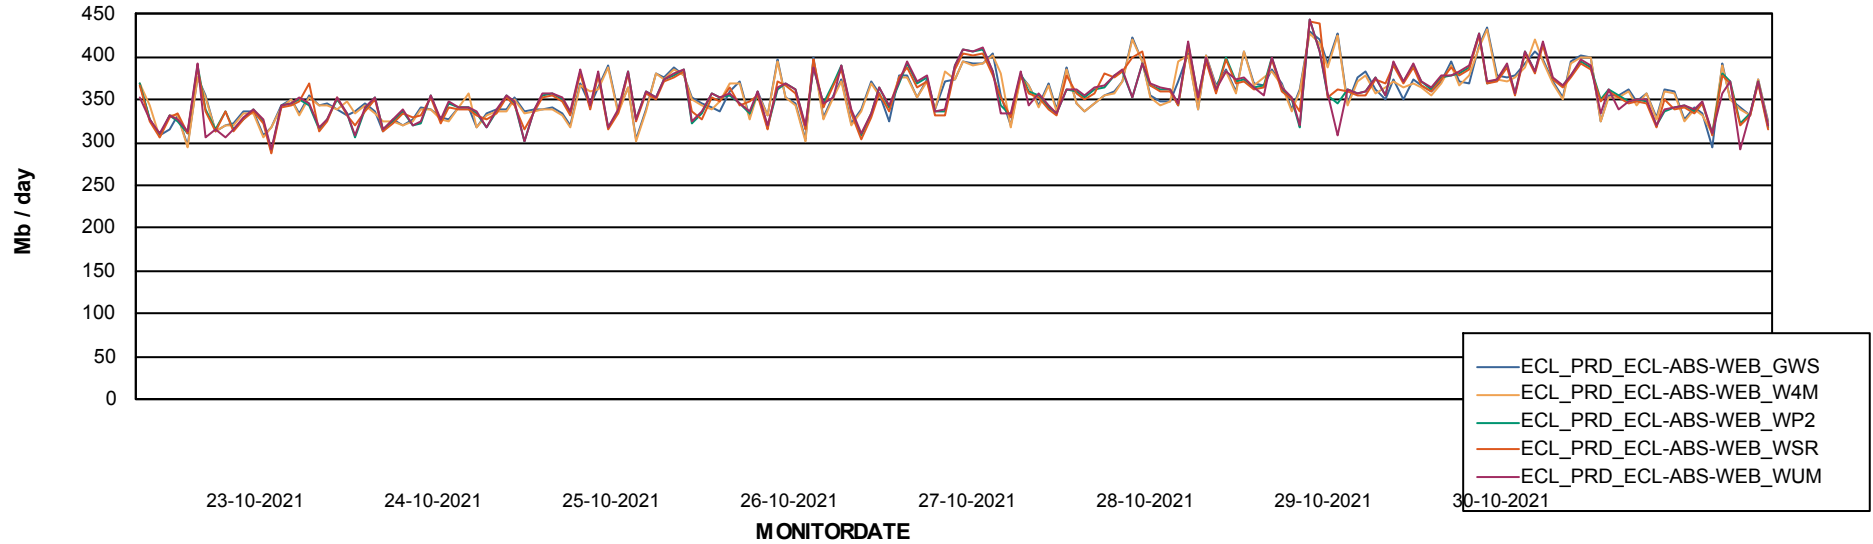

ABSSolute Application ReportServer Services

Avg memory used per ReportServer Service

Weekly SLA Customer Report

Customer ECL_Production
Database ID 77

ABSolute Web Component Services

Avg memory used per ABS Web component