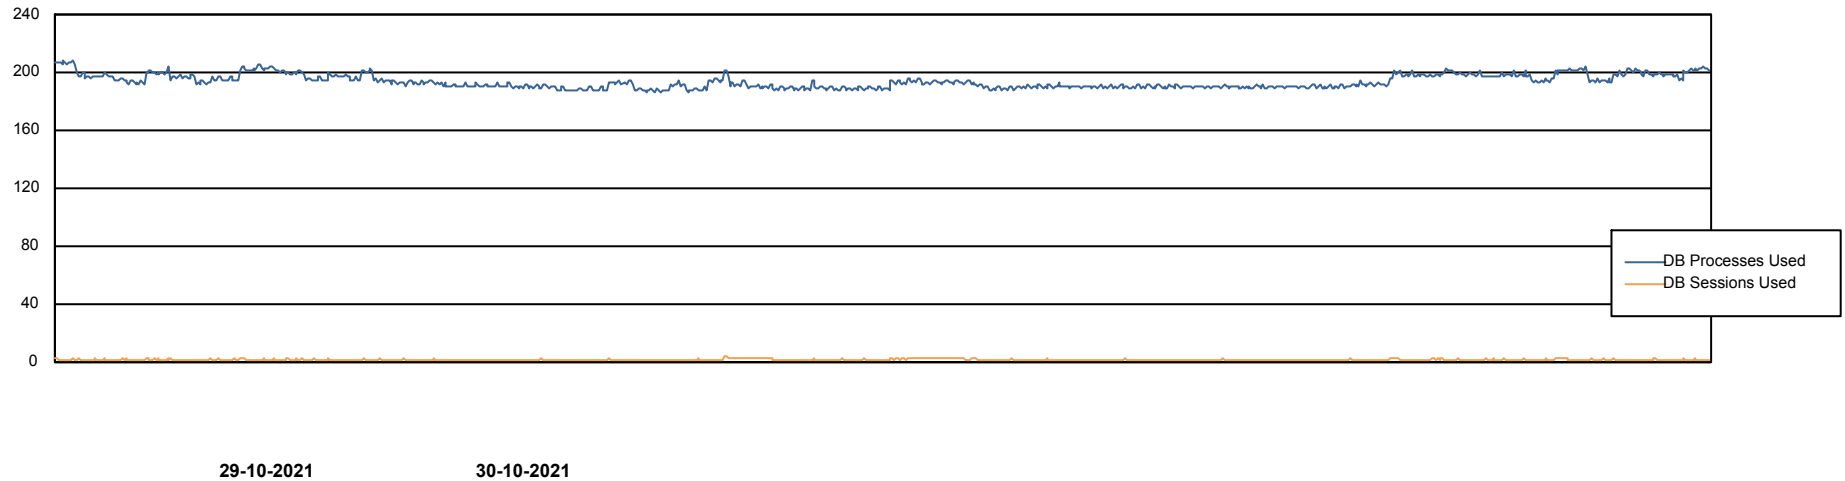

Weekly SLA Customer Report

Customer ECL_Production
 Database ID 77

Harddisk Usage ECL_PRD_ECL-ABS-WEB

	Free disk space on C: (%)	Total disk space on C: (Gb)	Used disk space on C: (Gb)
30-10-2021	61	0	50
29-10-2021	61	0	49
28-10-2021	62	127	49
27-10-2021	62	127	48
26-10-2021	62	127	48
25-10-2021	63	0	47
24-10-2021	63	0	47

Database Performance ECLDB_Production

Weekly SLA Customer Report

Customer ECL_Production
 Database ID 77

DATABASE SIZE ECLDB_Production

Database growth over last month

Database Tablespace ECLDB_Production

Date	Tablespace Name	Filesize (Gb)	Usedsize (Gb)	Percentage free
30-10-2021	ABSDATA	47	38	19
	INDX	8	4	53
29-10-2021	ABSDATA	47	38	19
	INDX	8	4	53
28-10-2021	ABSDATA	47	38	19
	INDX	8	4	53
26-10-2021	ABSDATA	47	38	20
	INDX	8	4	54
24-10-2021	ABSDATA	47	38	20
	INDX	8	4	54