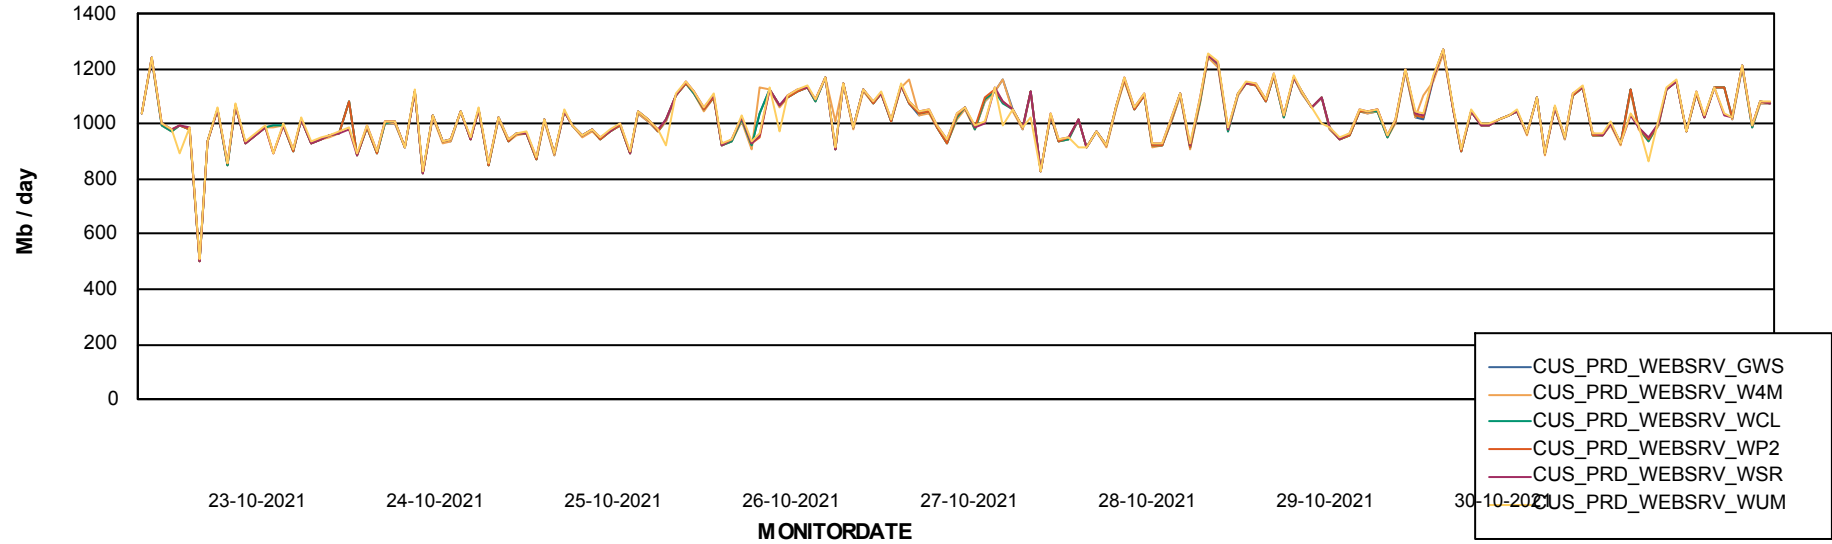

ABSSolute Web Component Services

Avg memory used per ReportServer Service

Weekly SLA Customer Report

Customer CUS_Production
Database ID 131

ABSSolute Web Component Services

Avg memory used per ABS Web component