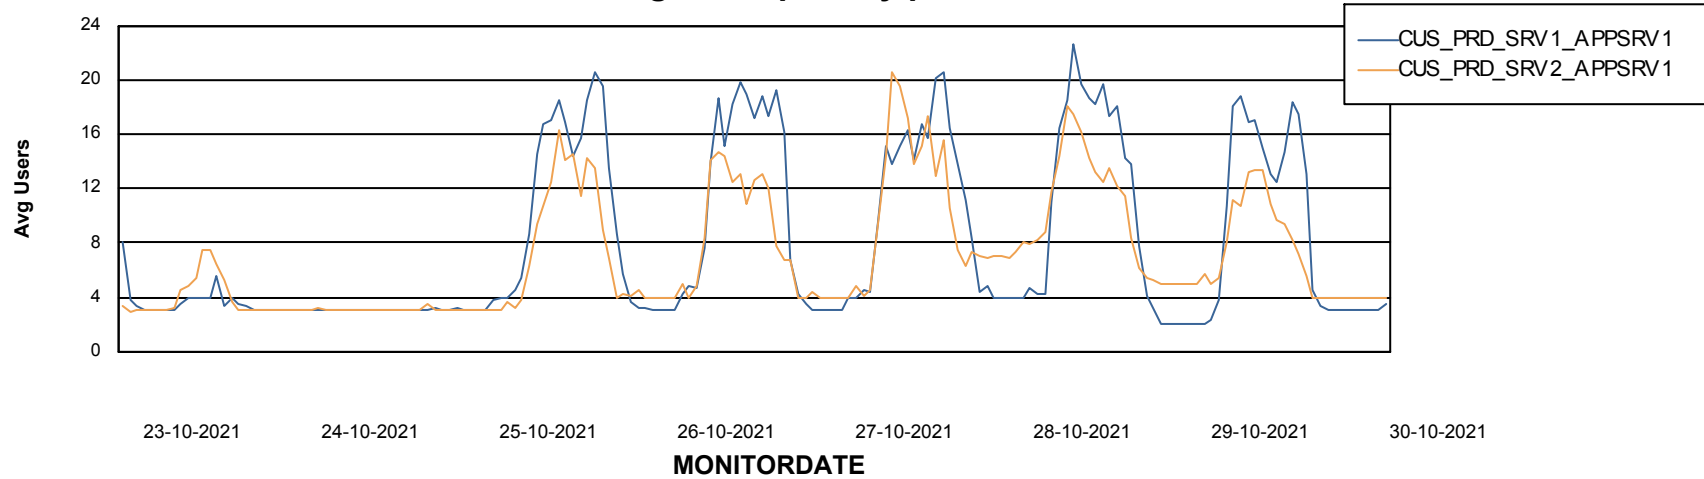

Weekly SLA Customer Report

Customer CUS_Production
Database ID 131

ABSSolute Application Server Services

Avg memory used per ABS Server Service

Avg users per day per ABS server

Weekly SLA Customer Report

Customer CUS_Production
Database ID 131