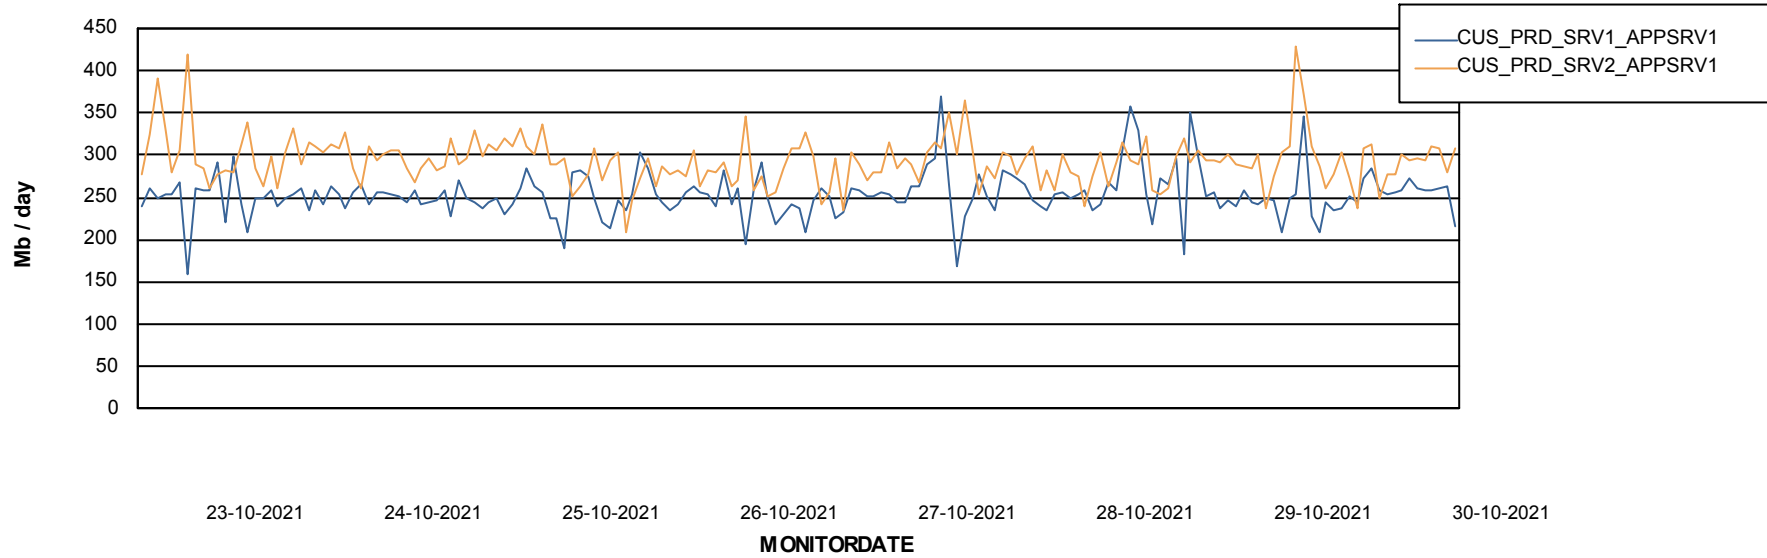

ABSSolute Application Server Services

Avg memory used per ABS Server Service