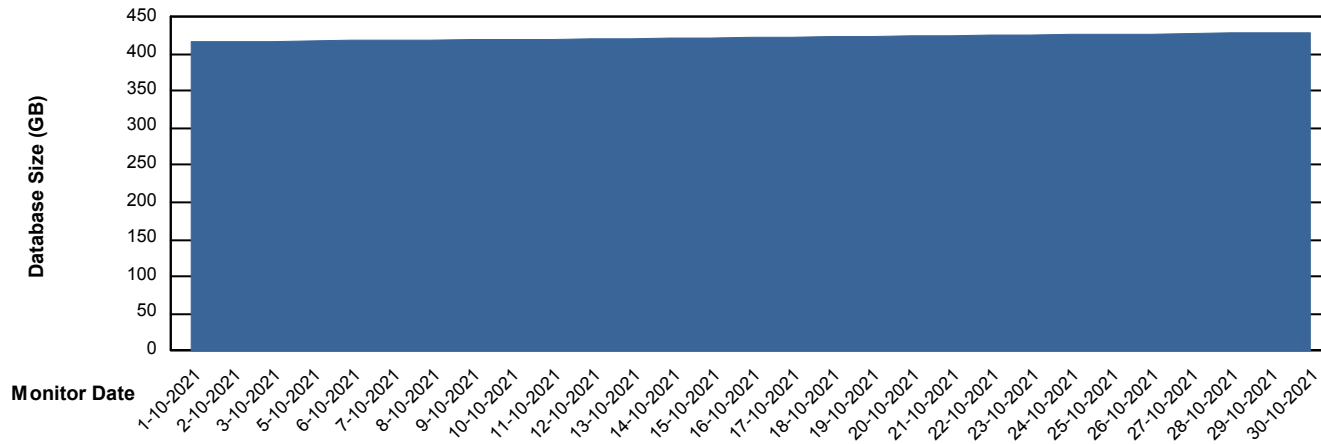

DATABASE SIZE CUS_ProdDB_Primary

Database growth over last month