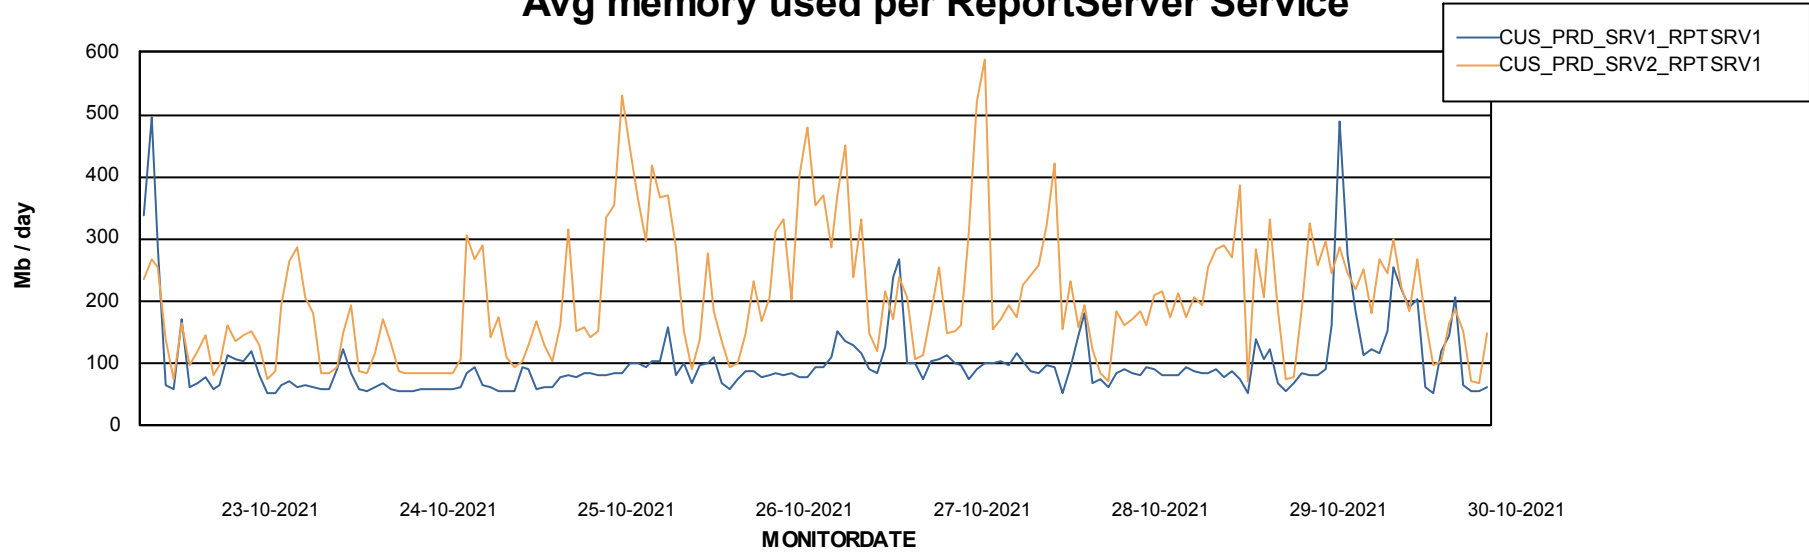

ABSSolute Web Component Services

Avg memory used per ReportServer Service