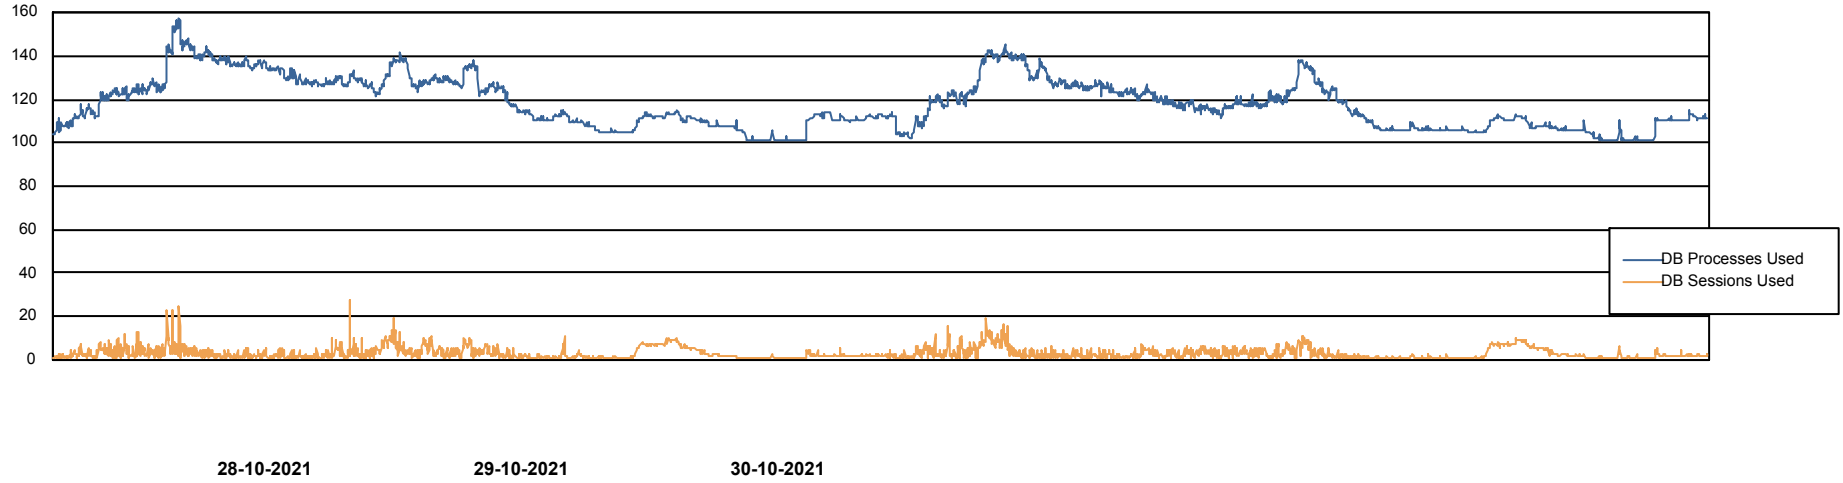

Harddisk Usage CUS_StandByDBSrv_ABSDb2

	Free disk space on C: (%)	Total disk space on C: (Gb)	Used disk space on C: (Gb)	Free disk space on D: (%)	Total disk space on D: (Gb)	Used disk space on D: (Gb)
30-10-2021	65	199	69	32	1,024	701
29-10-2021	66	199	68	33	1,024	687
28-10-2021	66	199	67	30	1,024	713
27-10-2021	67	199	66	27	1,024	752
26-10-2021	67	199	65	26	1,024	755
25-10-2021	68	199	64	26	1,024	757
24-10-2021	68	199	63	26	1,024	760

Weekly SLA Customer Report

Customer CUS_Production
Database ID 131

Database Performance CUS_ProdDB_Primary

Weekly SLA Customer Report

Customer CUS_Production
Database ID 131

Database Performance CUS_ProdDB_Standby