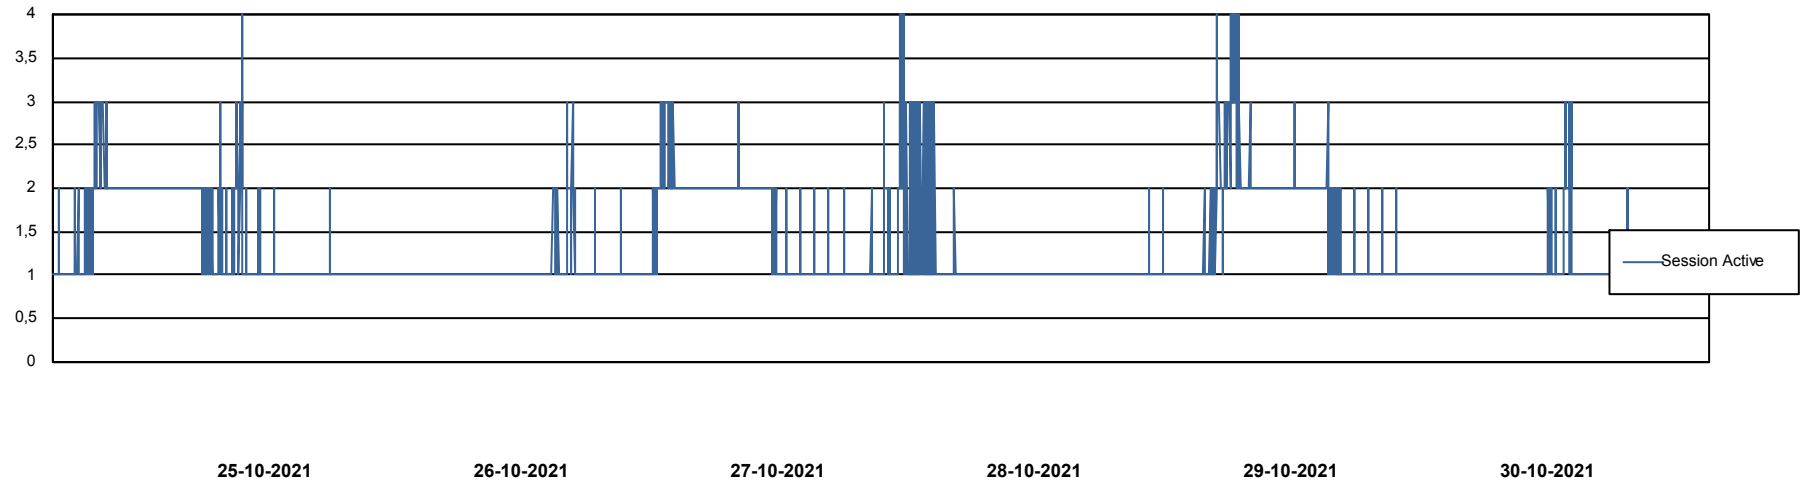

Database Performance CLODB_PRD_BI