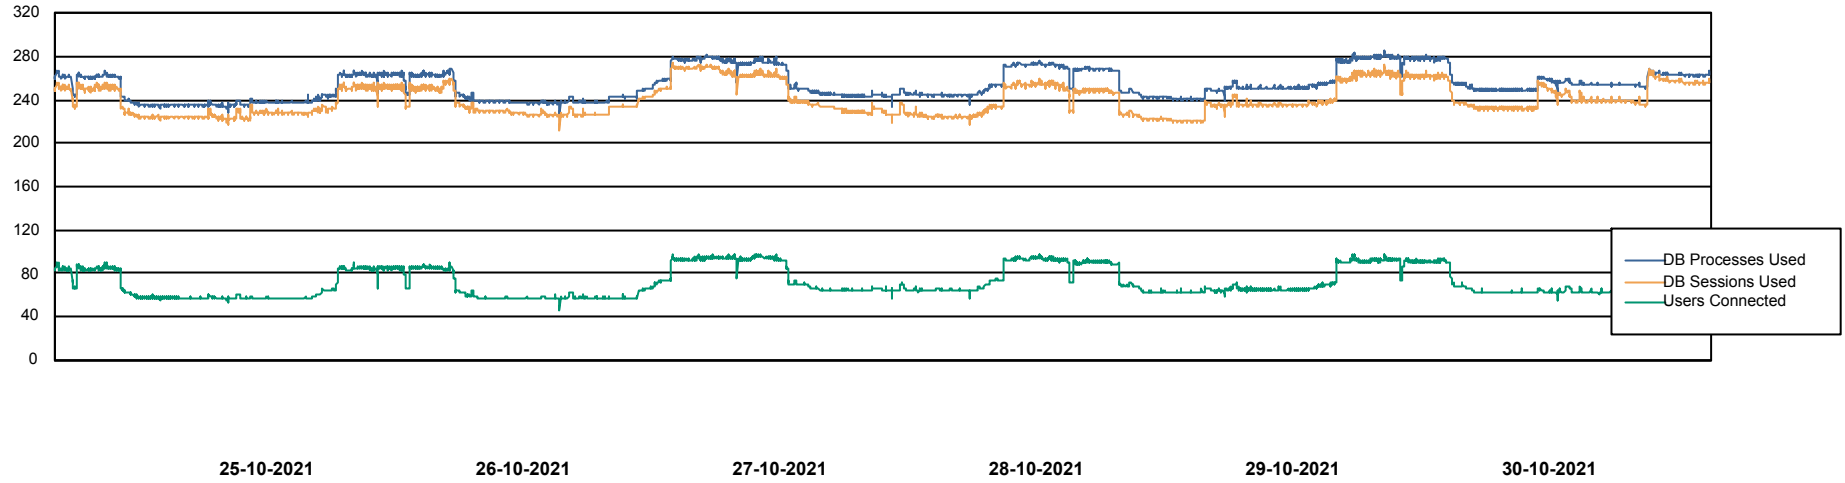

Weekly SLA Customer Report

Customer CLO Production
Database ID 38

Database Performance CLODB_PRD_BI

Weekly SLA Customer Report

Customer CLO Production
Database ID 38

Database Performance CLODB_PRD_Production