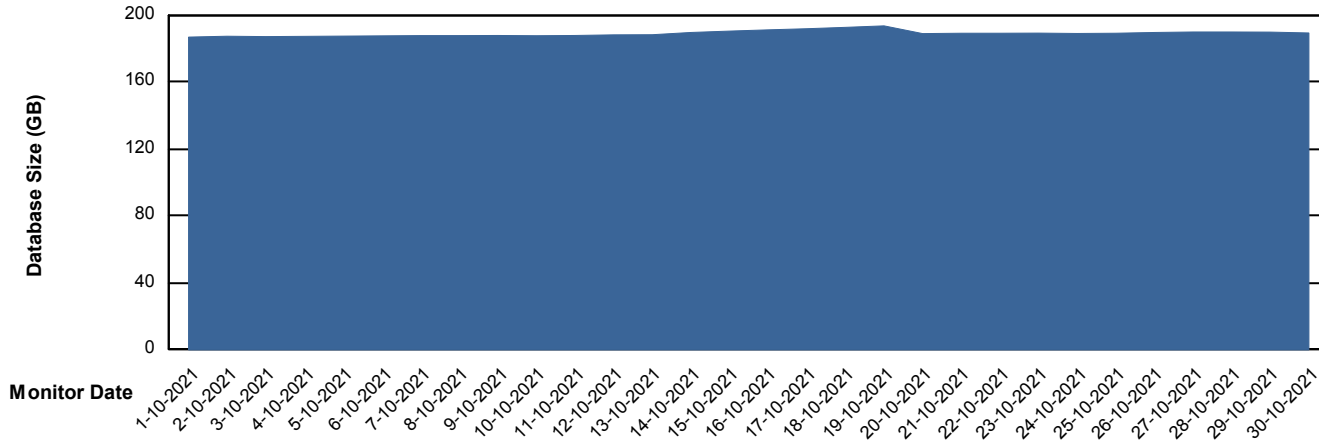

DATABASE SIZE CLODB_PRD_BI

Database growth over last month