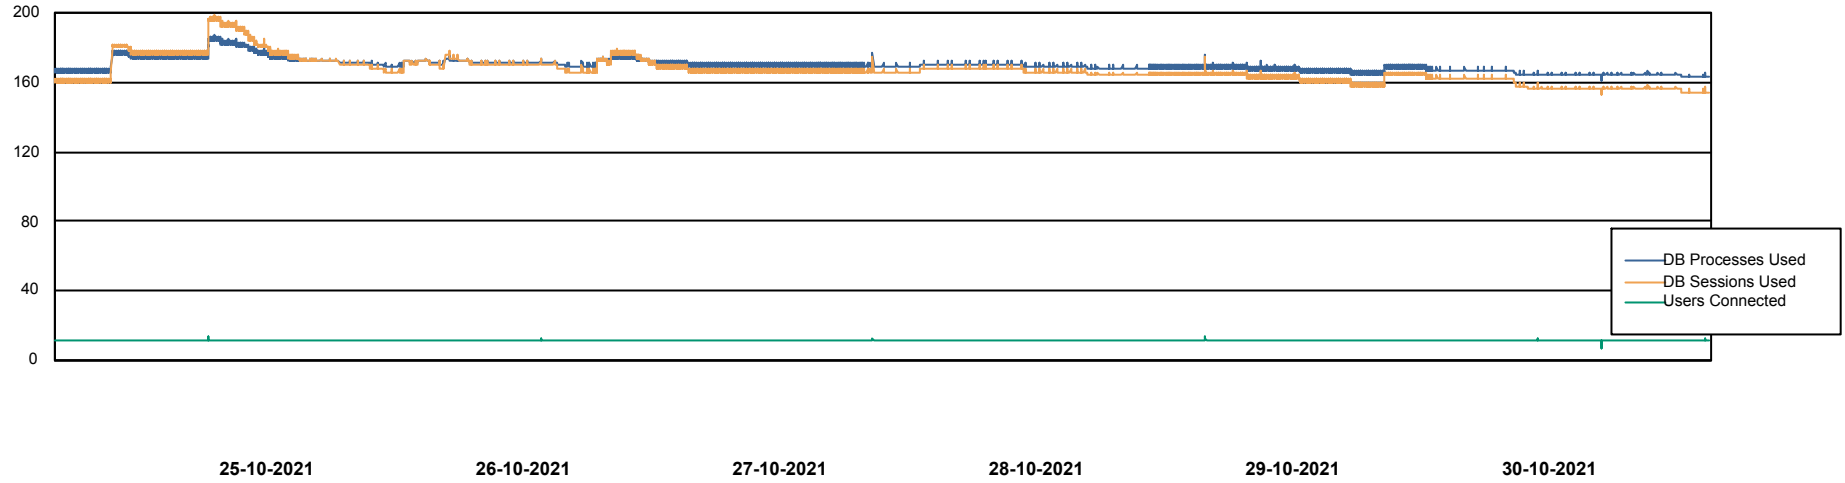

Weekly SLA Customer Report

Customer CLO Production
Database ID 38

Database Performance CLODB_PRD_Standby

Weekly SLA Customer Report

Customer CLO Production
Database ID 38

Database Performance CLODB_PRD_Test