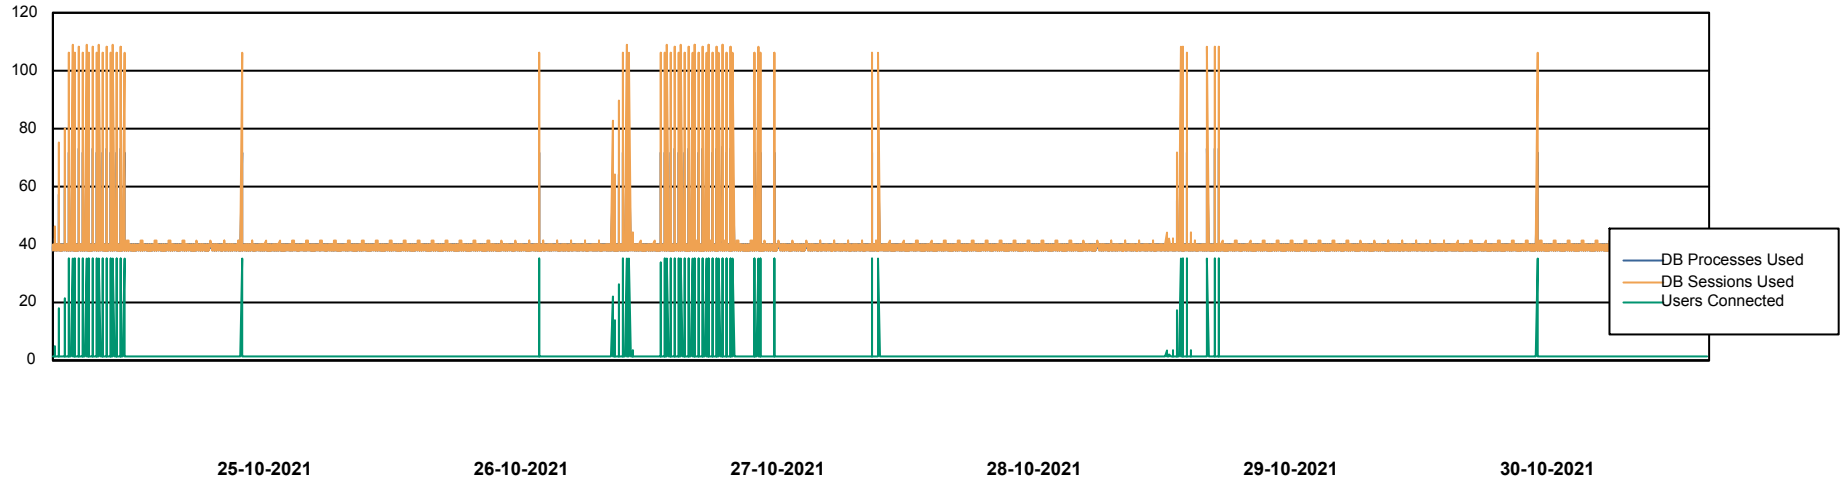

Database Performance CLODB_PRD_Standby