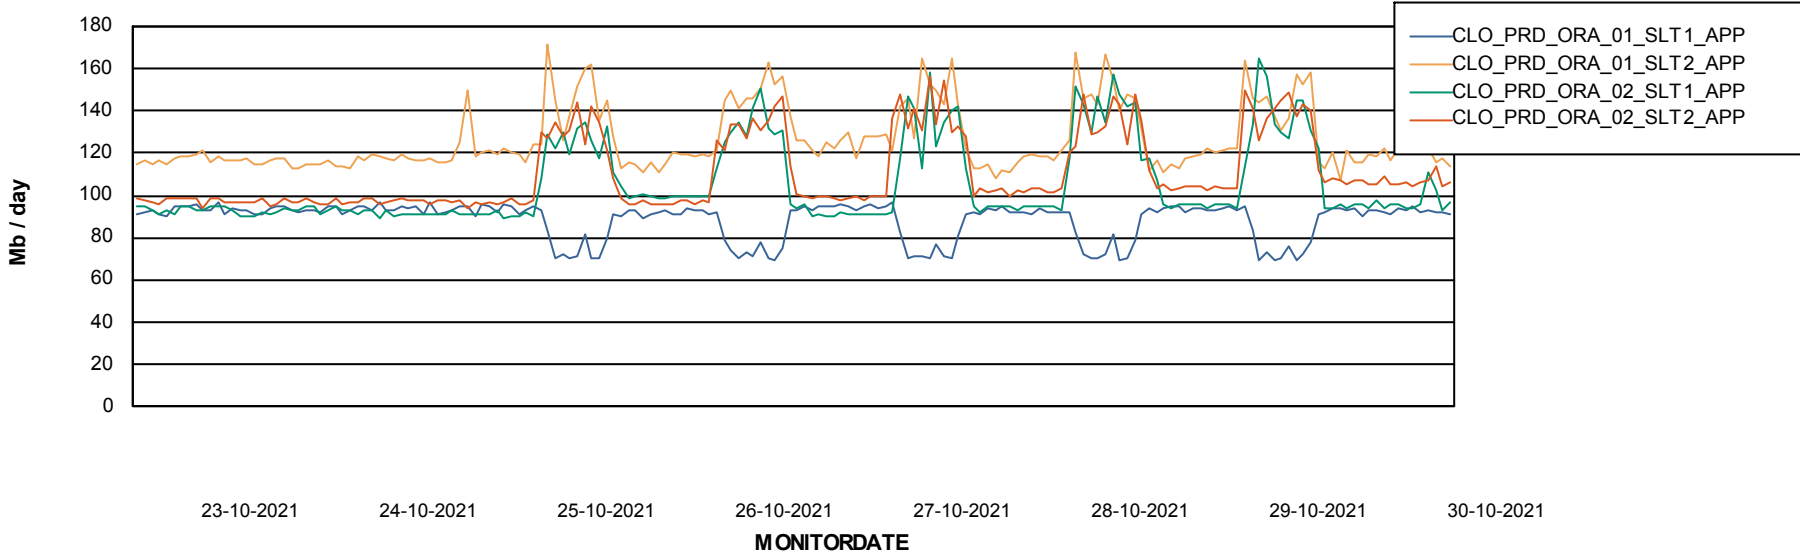

ABSSolute Application Server Services

Avg memory used per ABS Server Service