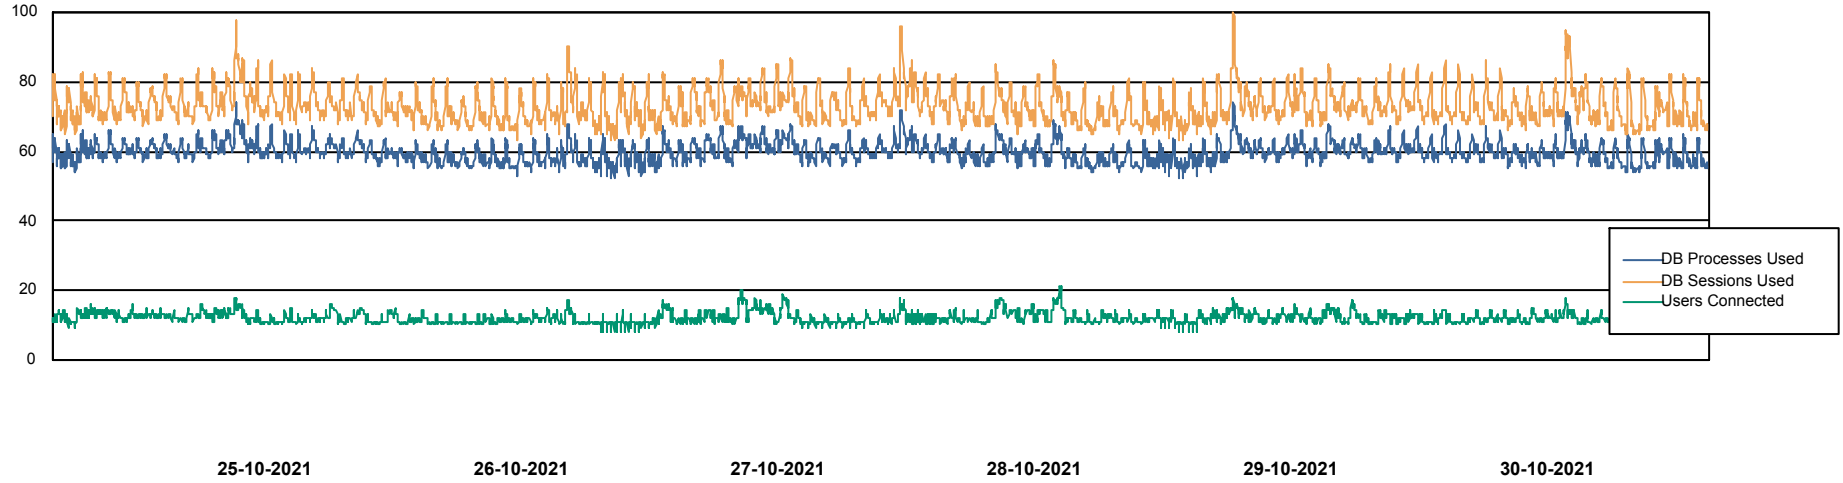

Database Performance CLODB_PRD_BI