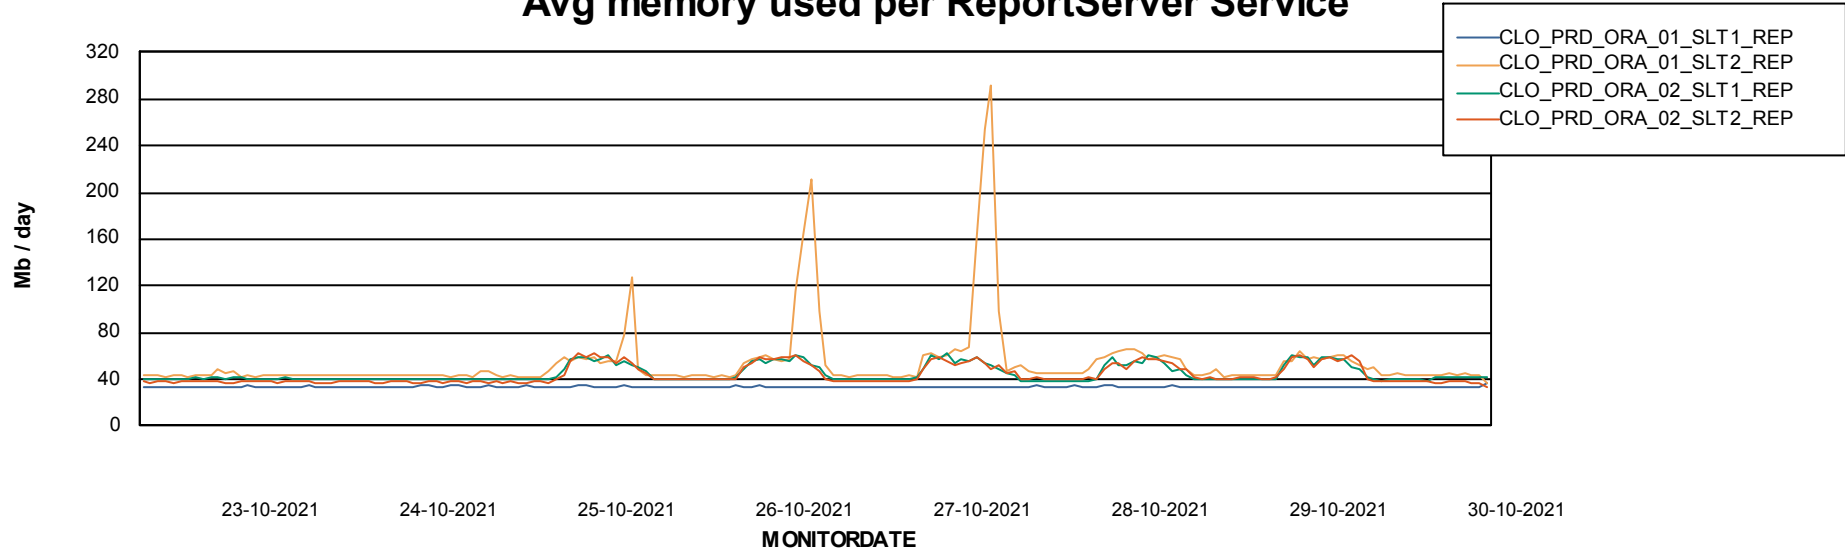

Avg memory used per ABS Server Service

Avg users per day per ABS server

Weekly SLA Customer Report

Customer CLO Production
Database ID 38

ABSSolute Application ReportServer Services

Avg memory used per ReportServer Service