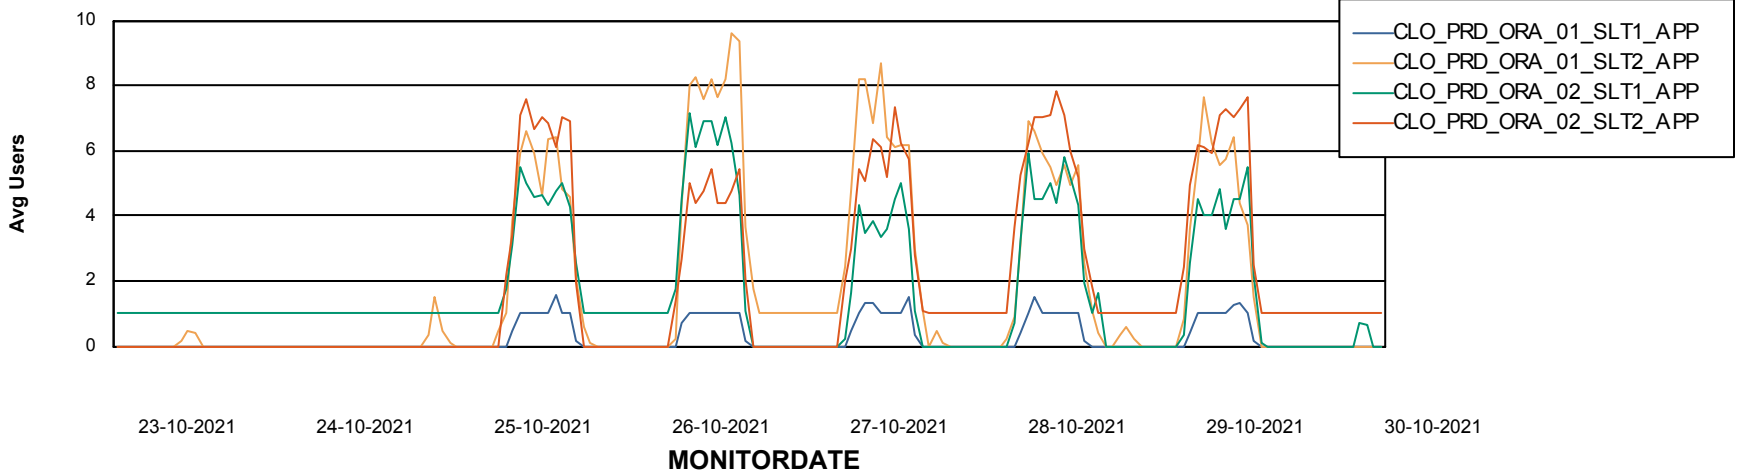

Avg users per day per ABS server