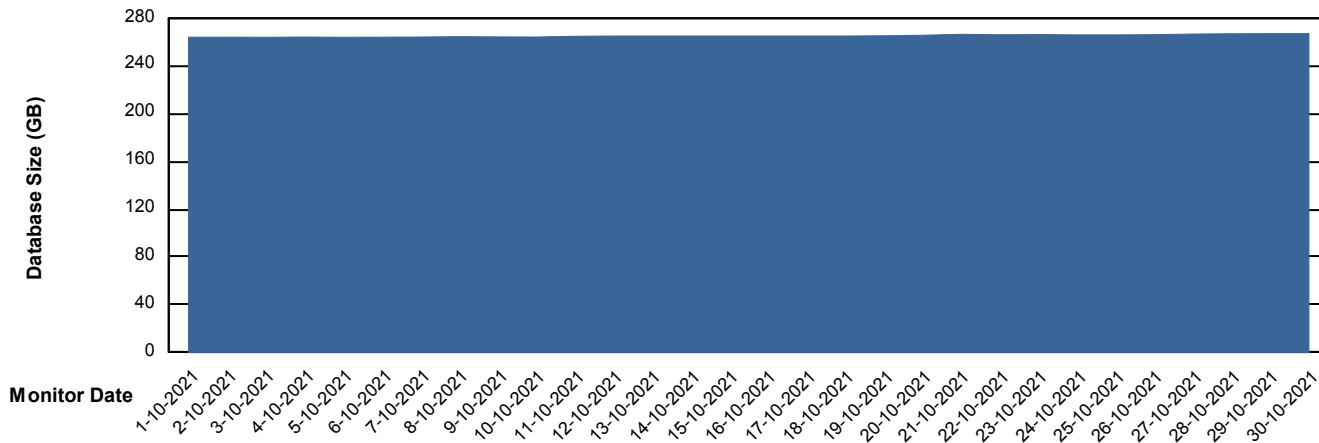

Weekly SLA Customer Report

Customer CLO Production
Database ID 38

DATABASE SIZE CLODB_PRD_BI

Database growth over last month

DATABASE SIZE CLODB_PRD_Production

Database growth over last month

Weekly SLA Customer Report