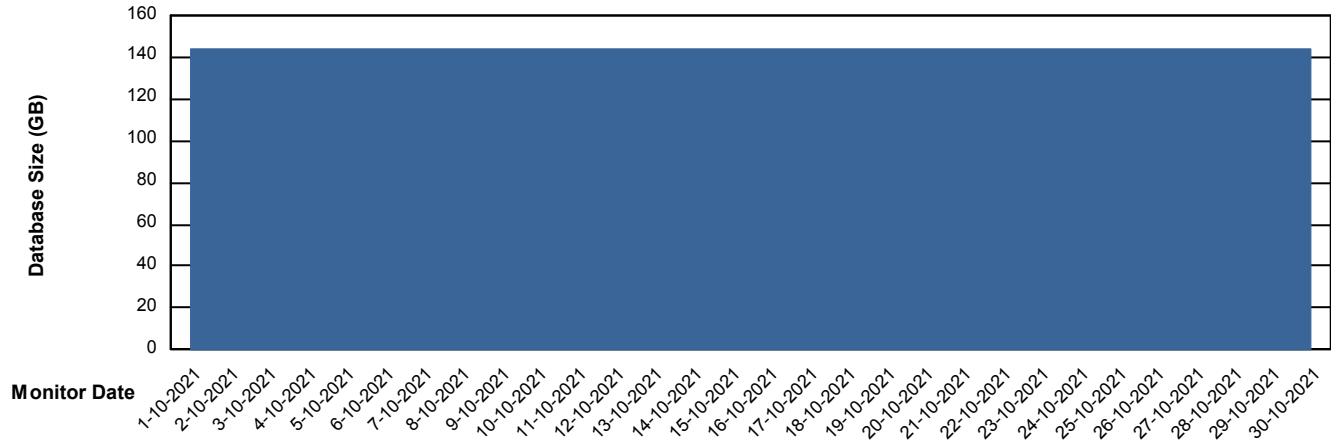

DATABASE SIZE CLODB_PRD_Test

Database growth over last month