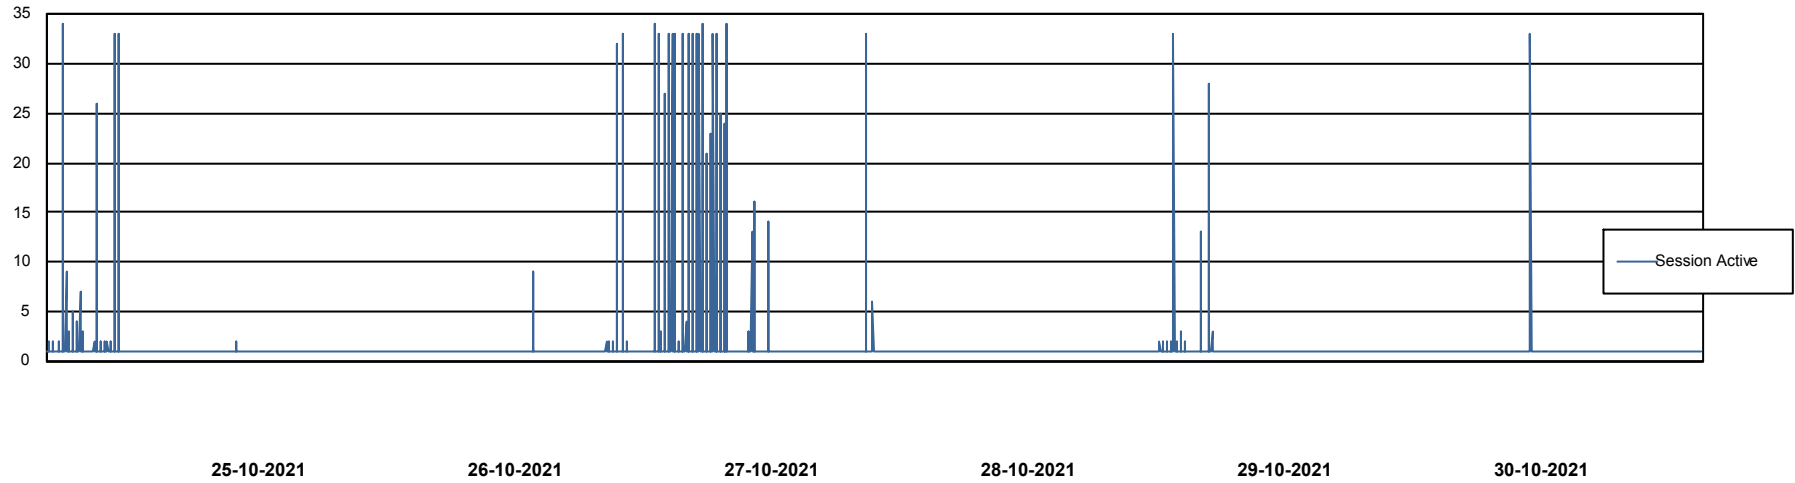

Database Performance CLODB_PRD_Standby