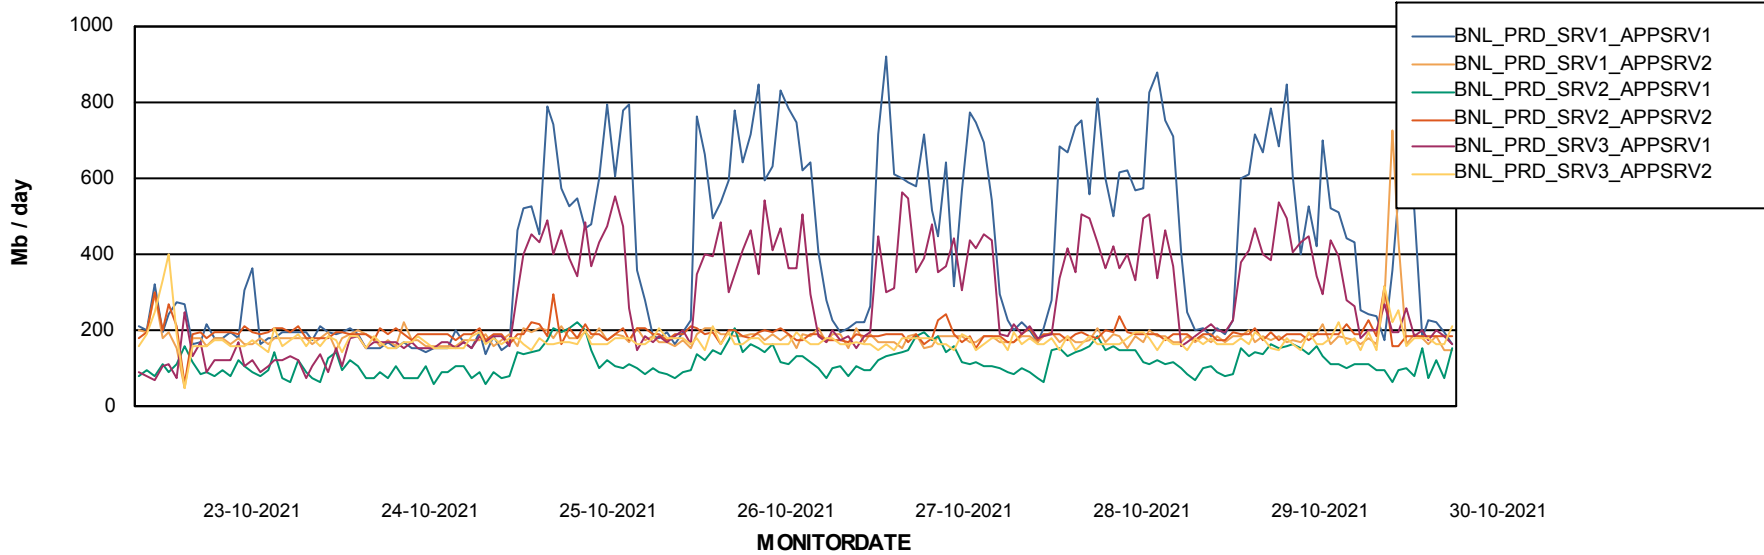

Weekly SLA Customer Report

Customer BNL_Production
 Database ID 83

Harddisk Usage BNL_PRD_vm-absa03

	Free disk space on C: (%)	Total disk space on C: (Gb)	Used disk space on C: (Gb)	Free disk space on D: (%)	Total disk space on D: (Gb)	Used disk space on D: (Gb)	Free disk space on F: (%)	Total disk space on F: (Gb)	Used disk space on F: (Gb)
30-10-2021	69	127	40	72	127	36	92	64	5
29-10-2021	69	127	40	72	127	36	92	64	5
28-10-2021	69	127	40	72	127	36	92	64	5
27-10-2021	69	127	40	72	127	36	92	64	5
26-10-2021	69	127	40	72	127	36	92	64	5
25-10-2021	69	127	40	72	127	36	92	64	5
24-10-2021	69	127	40	72	127	36	92	64	5

Database Performance BNLDB_Production

Weekly SLA Customer Report

Customer BNL_Production
 Database ID 83

DATABASE SIZE BNLDB_Production

Database growth over last month

Database Tablespace BNLDB_Production

Date	Tablespace Name	Filesize (Gb)	Usedsize (Gb)	Percentage free
30-10-2021	ABSDATA	122	68	44
	INDX	340	139	59
29-10-2021	ABSDATA	122	68	44
	INDX	340	139	59
28-10-2021	ABSDATA	122	68	44
	INDX	340	139	59
27-10-2021	ABSDATA	122	68	44
	INDX	340	138	59
26-10-2021	ABSDATA	122	68	44
	INDX	340	138	59
25-10-2021	ABSDATA	122	68	44
	INDX	340	138	59
24-10-2021	ABSDATA	122	68	44
	INDX	340	138	60

Weekly SLA Customer Report

Customer BNL_Production
Database ID 83

ABSSolute Application Server Services

Avg memory used per ABS Server Service

Avg users per day per ABS server

Weekly SLA Customer Report

Customer BNL_Production
Database ID 83