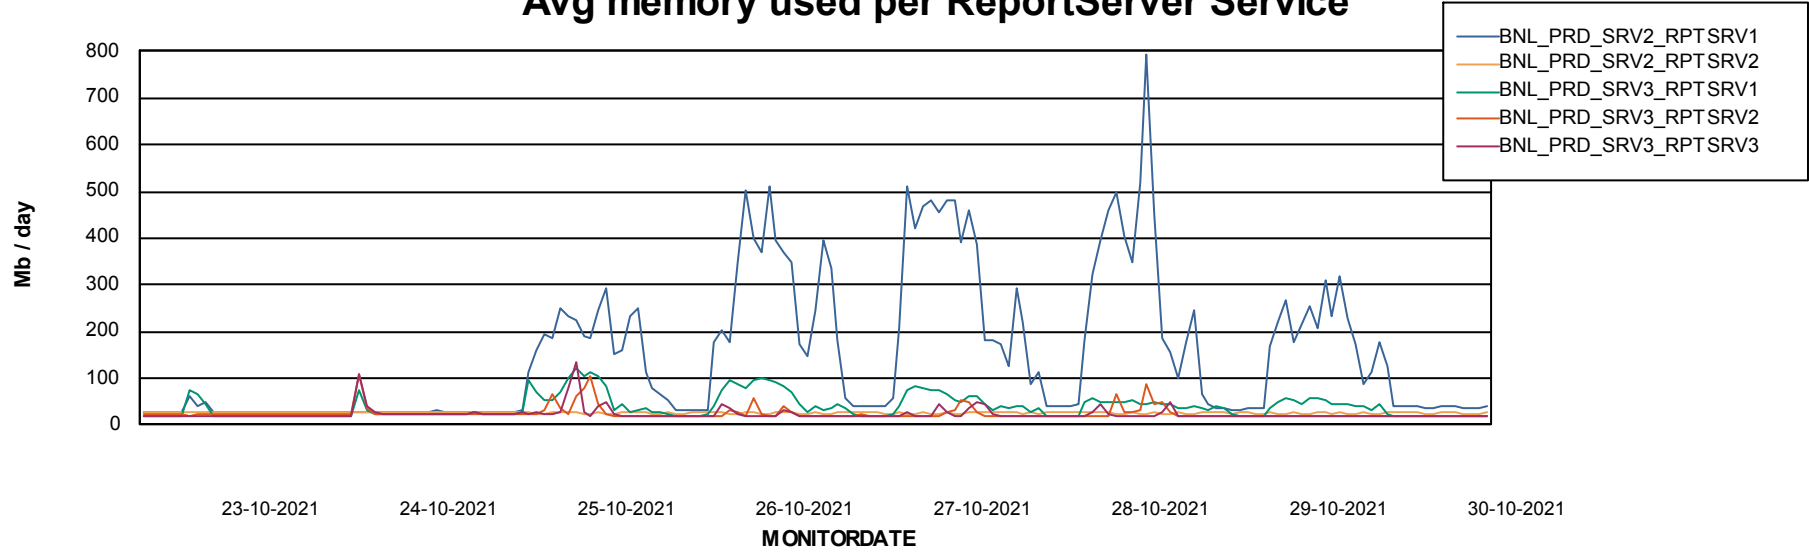

ABSolute Web Component Services

Avg memory used per ReportServer Service