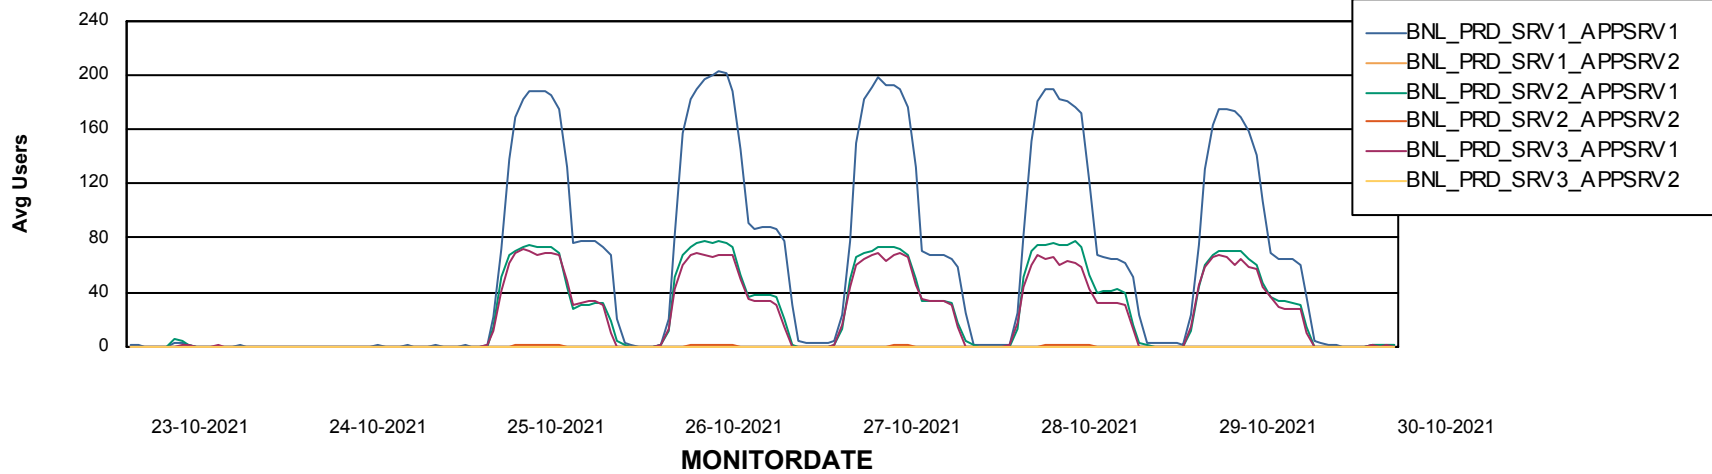

Database Performance BNLDB_Production

Weekly SLA Customer Report

Customer BNL_Production
 Database ID 83

DATABASE SIZE BNLDB_Production

Database growth over last month

Database Tablespace BNLDB_Production

Date	Tablespace Name	Filesize (Gb)	Usedsize (Gb)	Percentage free
30-10-2021	ABSDATA	122	68	44
	INDX	340	139	59
29-10-2021	ABSDATA	122	68	44
	INDX	340	139	59
28-10-2021	ABSDATA	122	68	44
	INDX	340	139	59
27-10-2021	ABSDATA	122	68	44
	INDX	340	138	59
26-10-2021	ABSDATA	122	68	44
	INDX	340	138	59
25-10-2021	ABSDATA	122	68	44
	INDX	340	138	59
24-10-2021	ABSDATA	122	68	44
	INDX	340	138	60

Weekly SLA Customer Report

Customer BNL_Production
Database ID 83

ABSSolute Application Server Services

Avg memory used per ABS Server Service

Avg users per day per ABS server

Weekly SLA Customer Report

Customer BNL_Production
Database ID 83