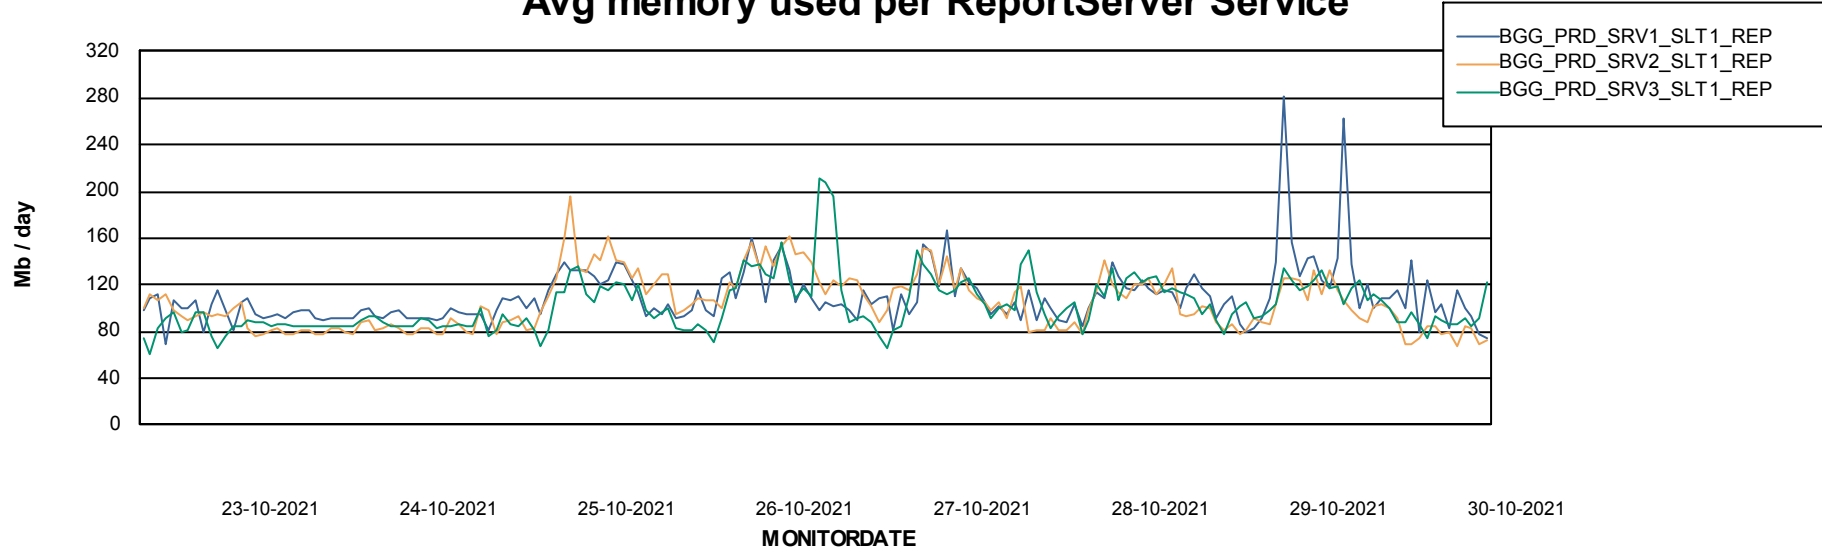

Avg memory used per ABS Server Service

Avg users per day per ABS server

Weekly SLA Customer Report

Customer BGG_Production
Database ID 58

ABSSolute Application ReportServer Services

Avg memory used per ReportServer Service