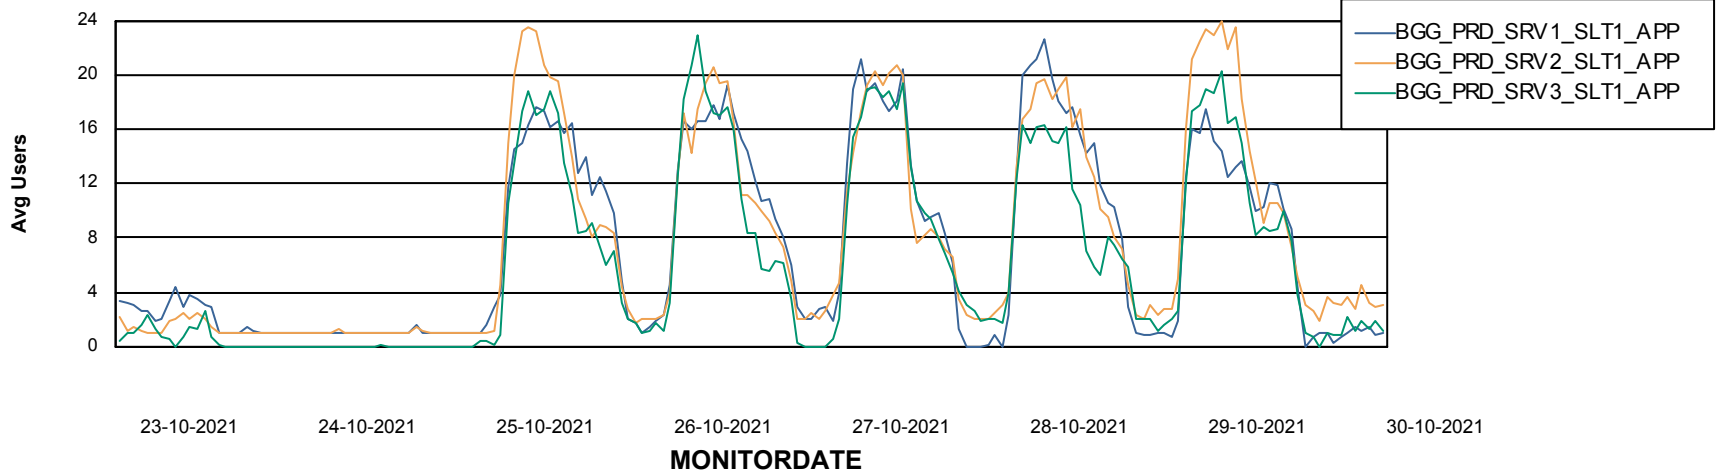

Avg users per day per ABS server