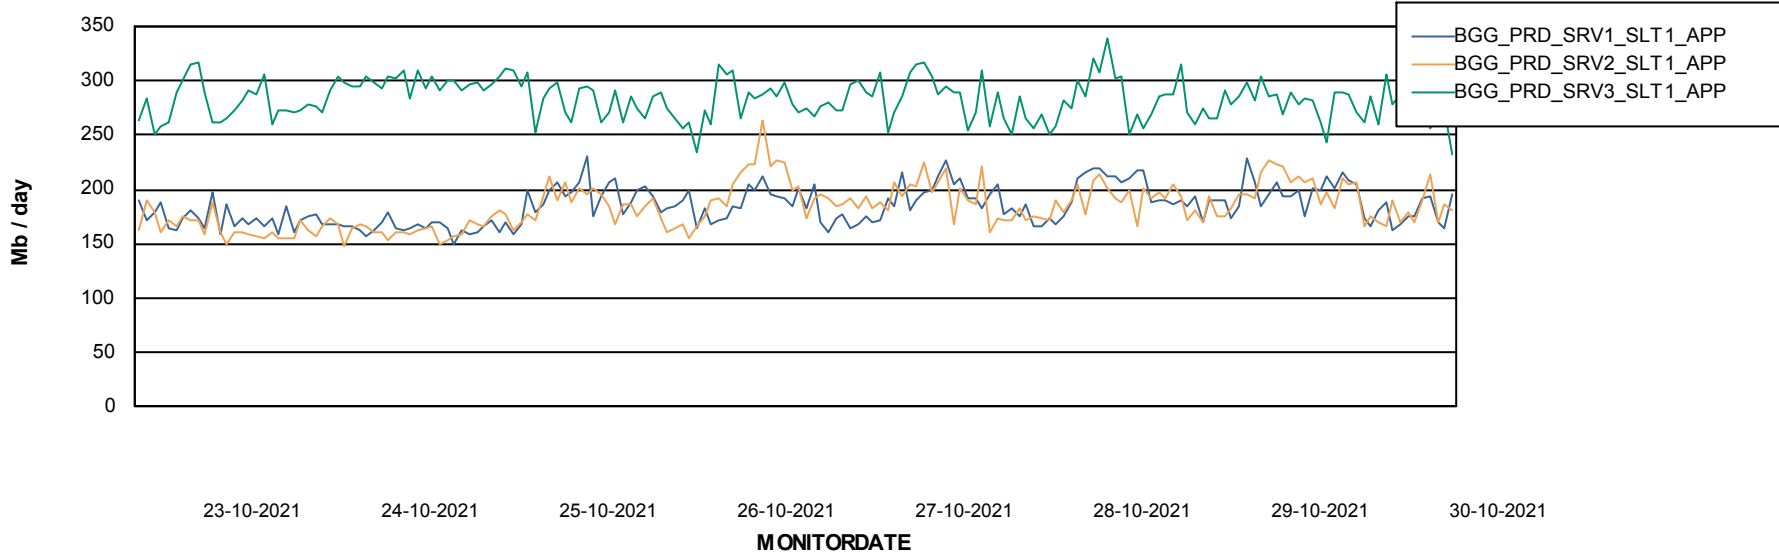

ABSSolute Application Server Services

Avg memory used per ABS Server Service