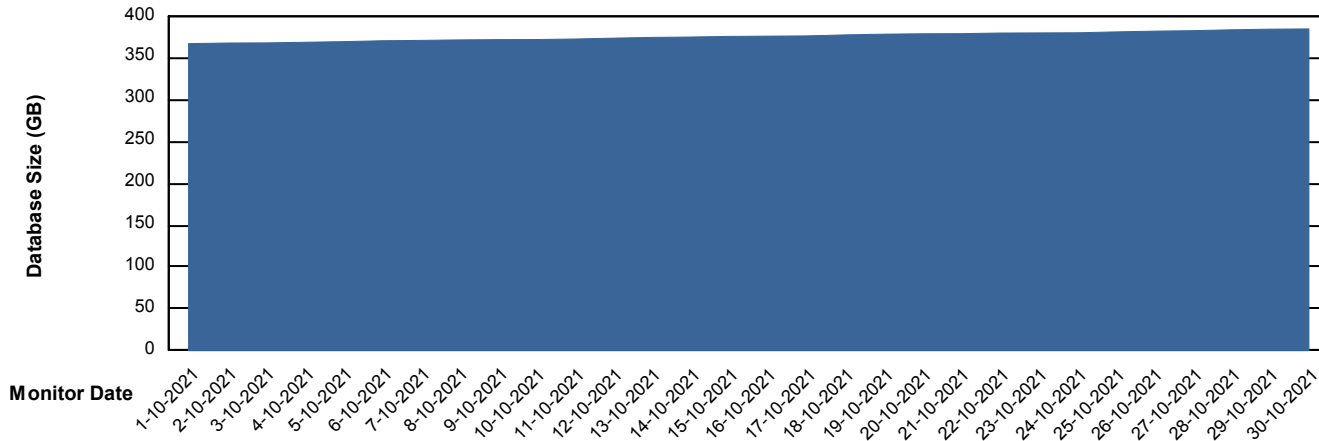

Customer BGG_Production
Database ID 58

Database Performance BGGDB_Standby

Weekly SLA Customer Report

Customer BGG_Production
Database ID 58

DATABASE SIZE BGGDB_BI

Database growth over last month

DATABASE SIZE BGGDB_Production

Database growth over last month

Weekly SLA Customer Report

Customer BGG_Production
Database ID 58

Database Tablespace BGGDB_BI

Date	Tablespace Name	Filesize (Gb)	Usedsize (Gb)	Percentage free
30-10-2021	ABSDATA	120	97	19
	INDX	148	115	22
29-10-2021	ABSDATA	120	96	20
	INDX	148	115	22
28-10-2021	ABSDATA	120	96	20
	INDX	148	114	23
27-10-2021	ABSDATA	120	96	20
	INDX	148	114	23
26-10-2021	ABSDATA	120	96	20
	INDX	148	113	24
25-10-2021	ABSDATA	120	95	21
	INDX	148	113	24
24-10-2021	ABSDATA	120	95	21
	INDX	148	113	24