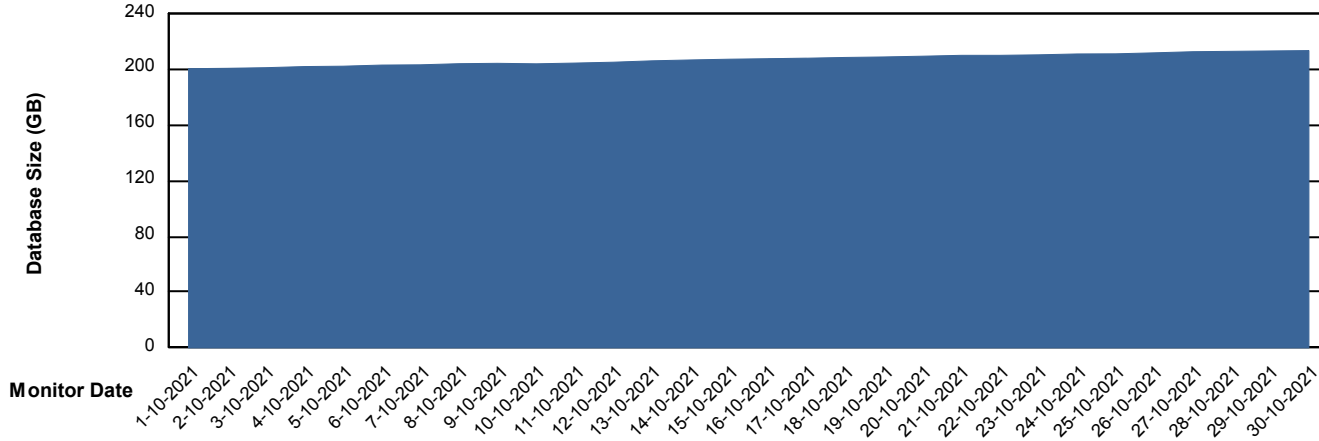

Customer BGG_Production
Database ID 58

Database Performance BGGDB_Standby

Weekly SLA Customer Report

Customer BGG_Production
Database ID 58

DATABASE SIZE BGGDB_BI

Database growth over last month

DATABASE SIZE BGGDB_Production

Database growth over last month

Weekly SLA Customer Report

Customer BGG_Production
Database ID 58

Database Tablespace BGGDB_BI

Date	Tablespace Name	Filesize (Gb)	Usedsize (Gb)	Percentage free
30-10-2021	ABSDATA	120	97	19
	INDX	148	115	22
29-10-2021	ABSDATA	120	96	20
	INDX	148	115	22
28-10-2021	ABSDATA	120	96	20
	INDX	148	114	23
27-10-2021	ABSDATA	120	96	20
	INDX	148	114	23
26-10-2021	ABSDATA	120	96	20
	INDX	148	113	24
25-10-2021	ABSDATA	120	95	21
	INDX	148	113	24
24-10-2021	ABSDATA	120	95	21
	INDX	148	113	24