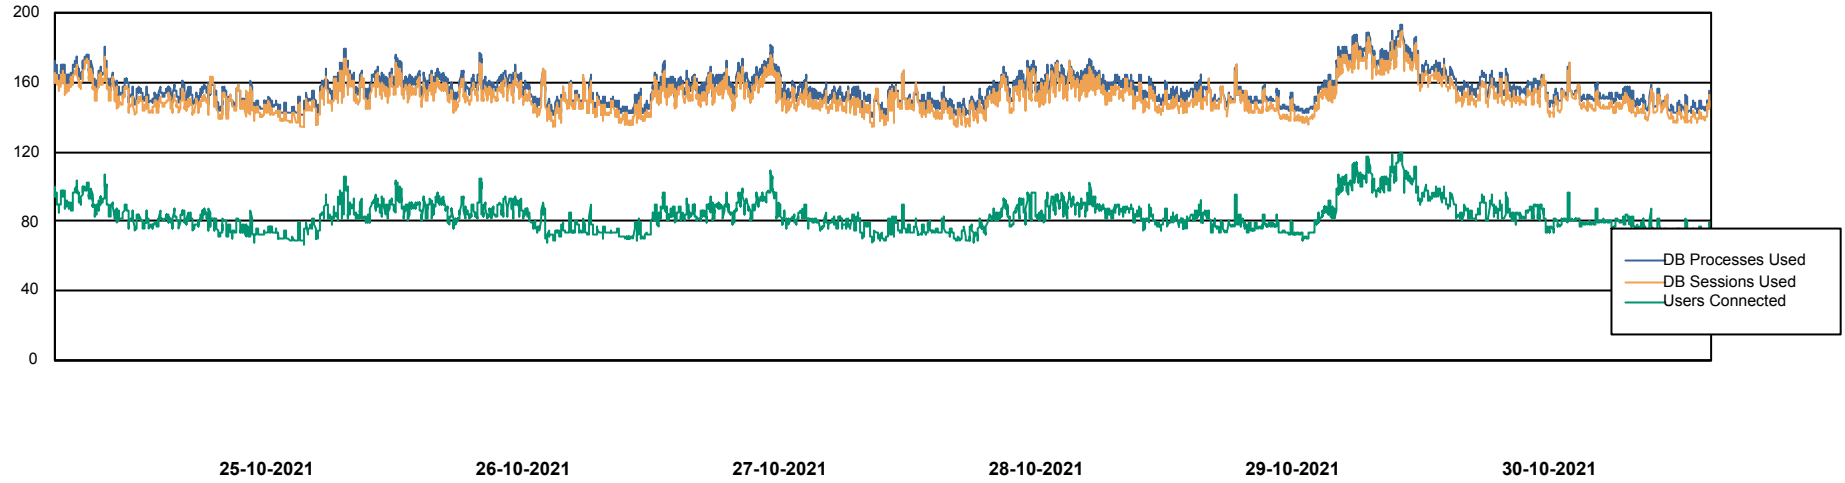

Harddisk Usage BGG_PRD_SRV4

	Free disk space on / (%)	Total disk space on / (Gb)	Used disk space on / (Gb)	Free disk space on /home (%)	Free disk space on /opt (%)	Total disk space on /opt (Gb)	Used disk space on /opt (Gb)	Free disk space on /opt/abs (%)	Total disk space on /opt/abs	Used disk space on /opt/abs
30-10-2021	27	1	1	98	100	1	0	42	15	8
29-10-2021	27	1	1	98	100	1	0	42	15	8
28-10-2021	27	1	1	98	100	1	0	42	15	8
27-10-2021	27	1	1	98	100	1	0	42	15	8
26-10-2021	27	1	1	98	100	1	0	42	15	8
25-10-2021	27	1	1	98	100	1	0	42	15	8
24-10-2021	27	1	1	98	100	1	0	42	15	8

Weekly SLA Customer Report

Customer BGG_Production
Database ID 58

Database Performance BGGDB_BI

Weekly SLA Customer Report

Customer BGG_Production
Database ID 58

Database Performance BGGDB_Production

Weekly SLA Customer Report