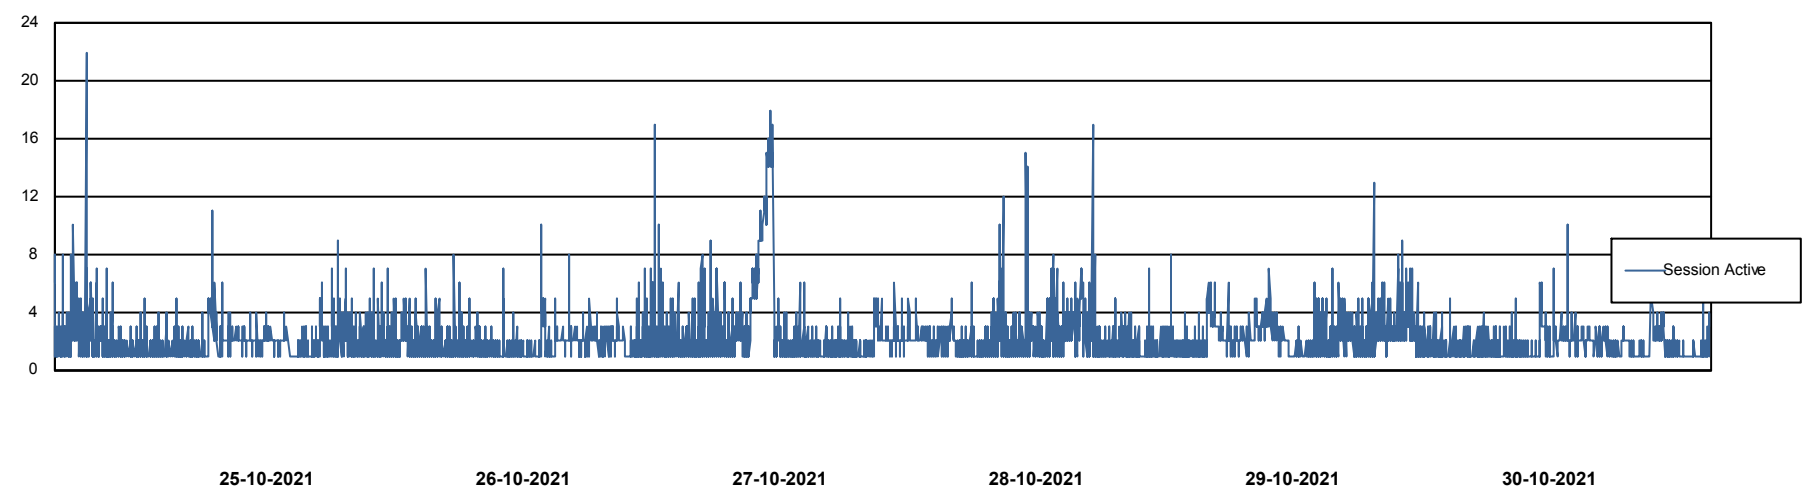

Weekly SLA Customer Report

Customer BGG_Production
Database ID 58

Database Performance BGGDB_BI

Weekly SLA Customer Report

Customer BGG_Production
Database ID 58

Database Performance BGGDB_Production

Weekly SLA Customer Report

Customer BGG_Production
Database ID 58

Database Performance BGGDB_Standby

Weekly SLA Customer Report

Customer BGG_Production
Database ID 58

DATABASE SIZE BGGDB_BI

Database growth over last month

DATABASE SIZE BGGDB_Production