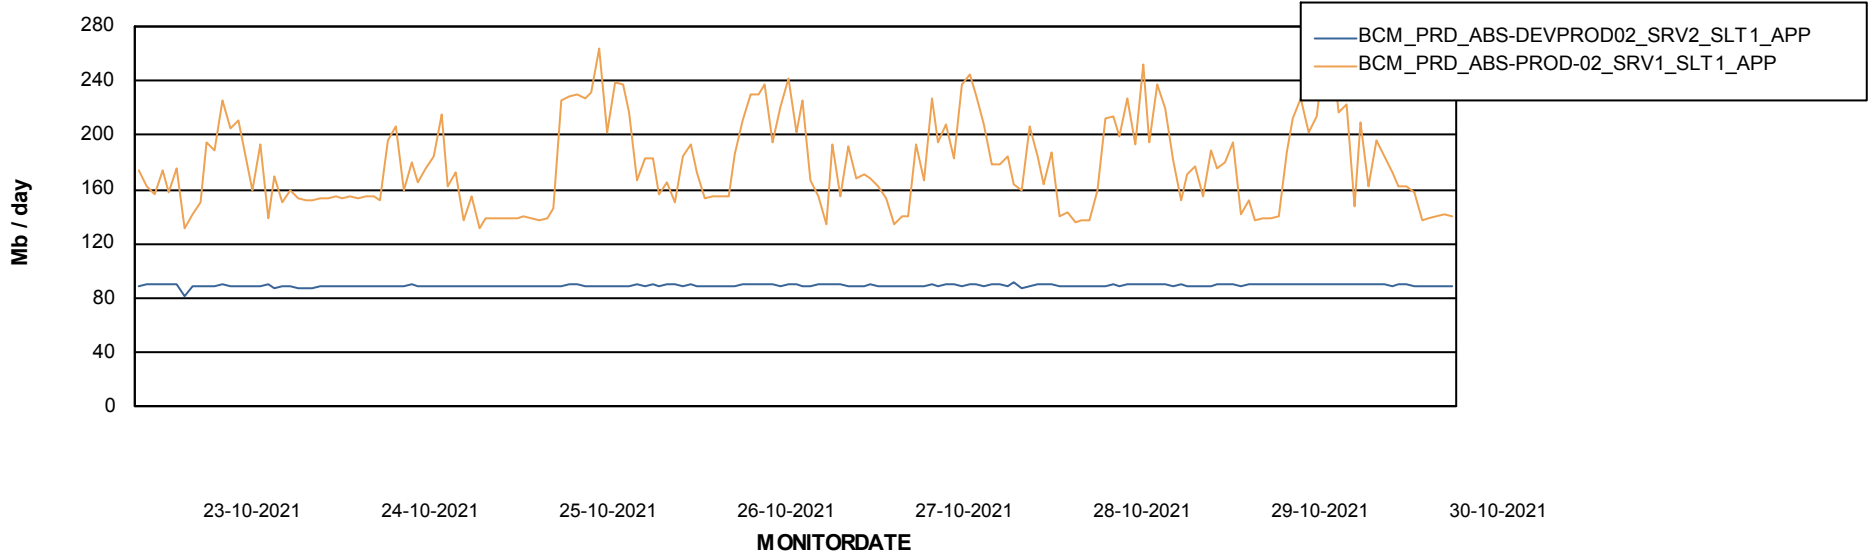

ABSSolute Application Server Services

Avg memory used per ABS Server Service