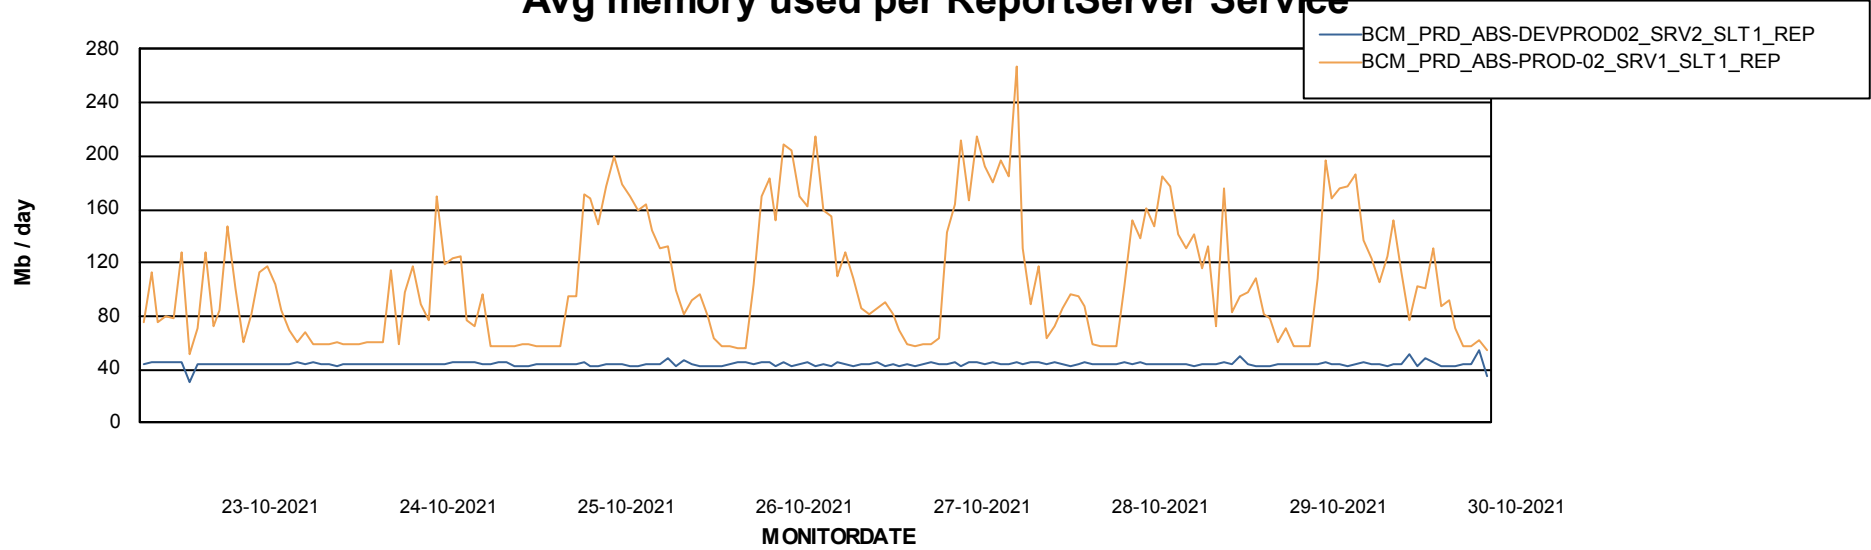

ABSSolute Application ReportServer Services

Avg memory used per ReportServer Service