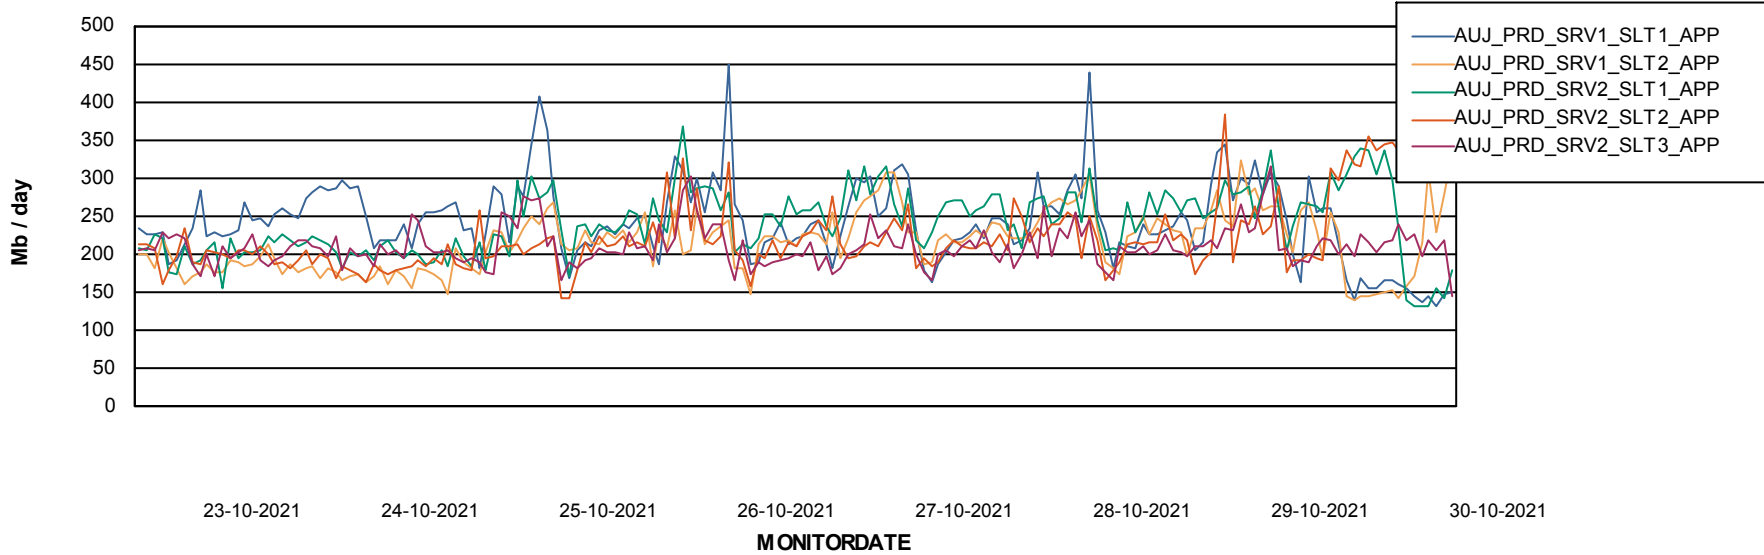

ABSolute Application Server Services

Avg memory used per ABS Server Service