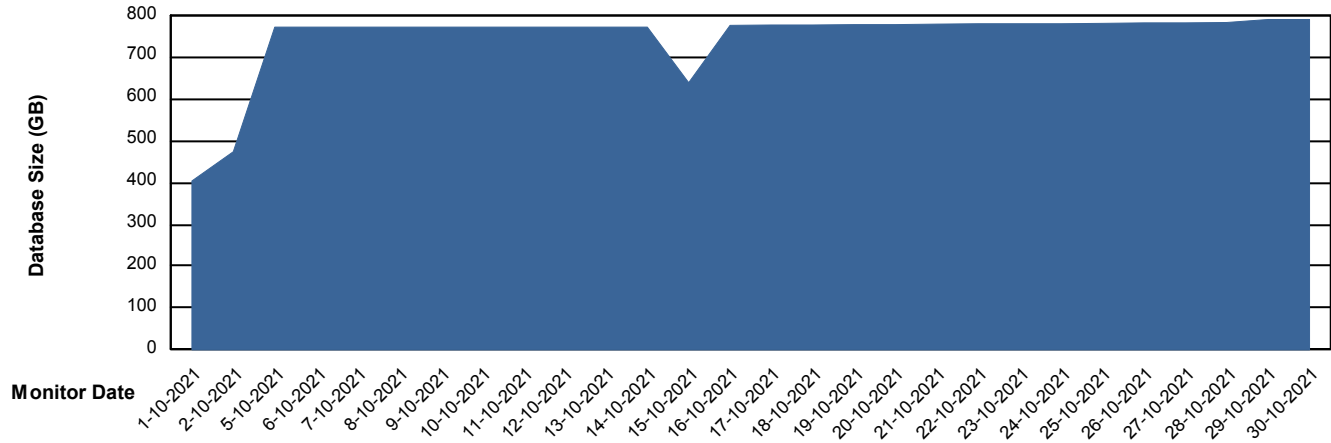

29-10-2021

30-10-2021

Weekly SLA Customer Report

Customer AUJ Production
Database ID 41

DATABASE SIZE AUJ Prod. ABSolute DB (PABSDB1 server)

Database growth over last month

DATABASE SIZE AUJ Prod. BI DB (PABSBI1 server)