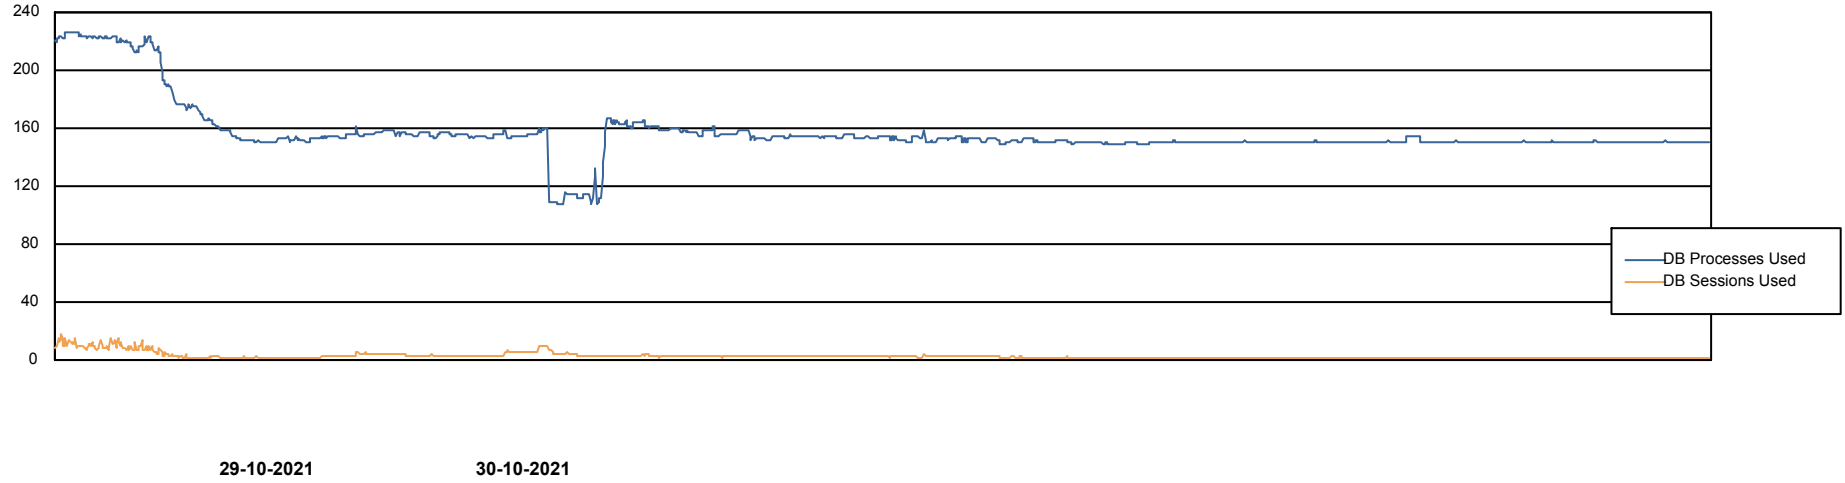

Database Performance AUJ Prod. ABSolute DB (PABSDB1 server)