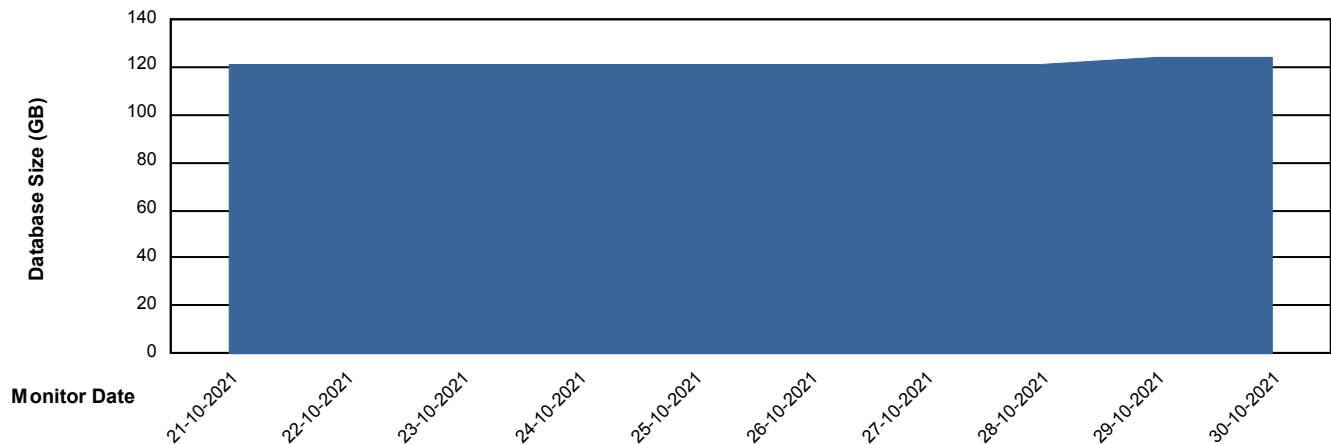

DATABASE SIZE AUJ Prod. BI DB (PABSBI1 server)

Database growth over last month