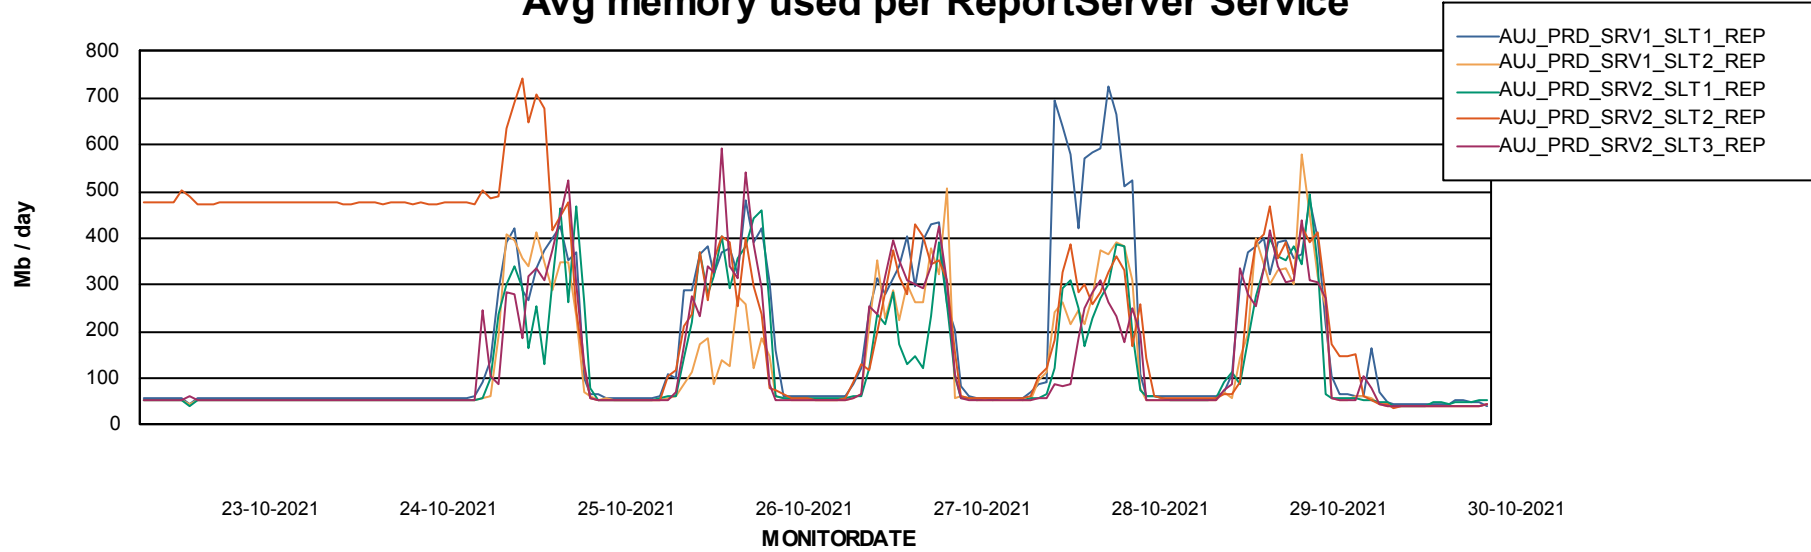

ABSSolute Application ReportServer Services

Avg memory used per ReportServer Service