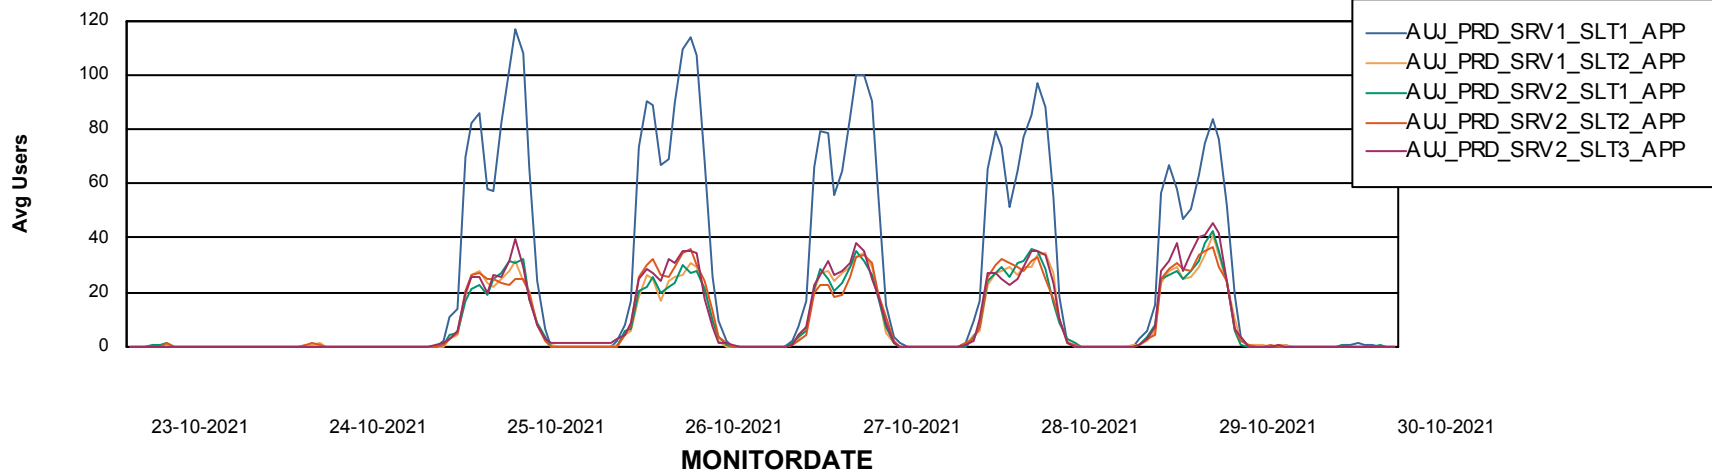

Weekly SLA Customer Report

Customer AUJ Production
Database ID 41

ABSolute Application Server Services

Avg memory used per ABS Server Service

Avg users per day per ABS server

Weekly SLA Customer Report

Customer AUJ Production
 Database ID 41