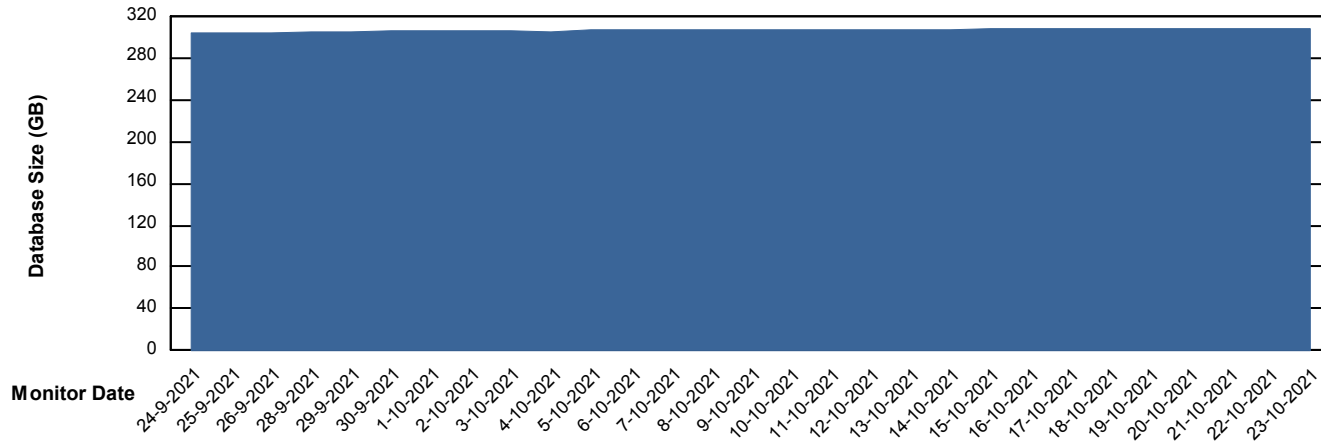

DB Processes Max 300

Weekly SLA Customer Report

Customer VOS_Production
Database ID 68

Database Performance VOSDB_Standby

DB Processes Max 500

Weekly SLA Customer Report

Customer VOS_Production
Database ID 68

DATABASE SIZE VOSDB_BI

Database growth over last month

DATABASE SIZE VOSDB_Production

Database growth over last month

Weekly SLA Customer Report

Customer VOS_Production
Database ID 68

Database Tablespace VOSDB_BI