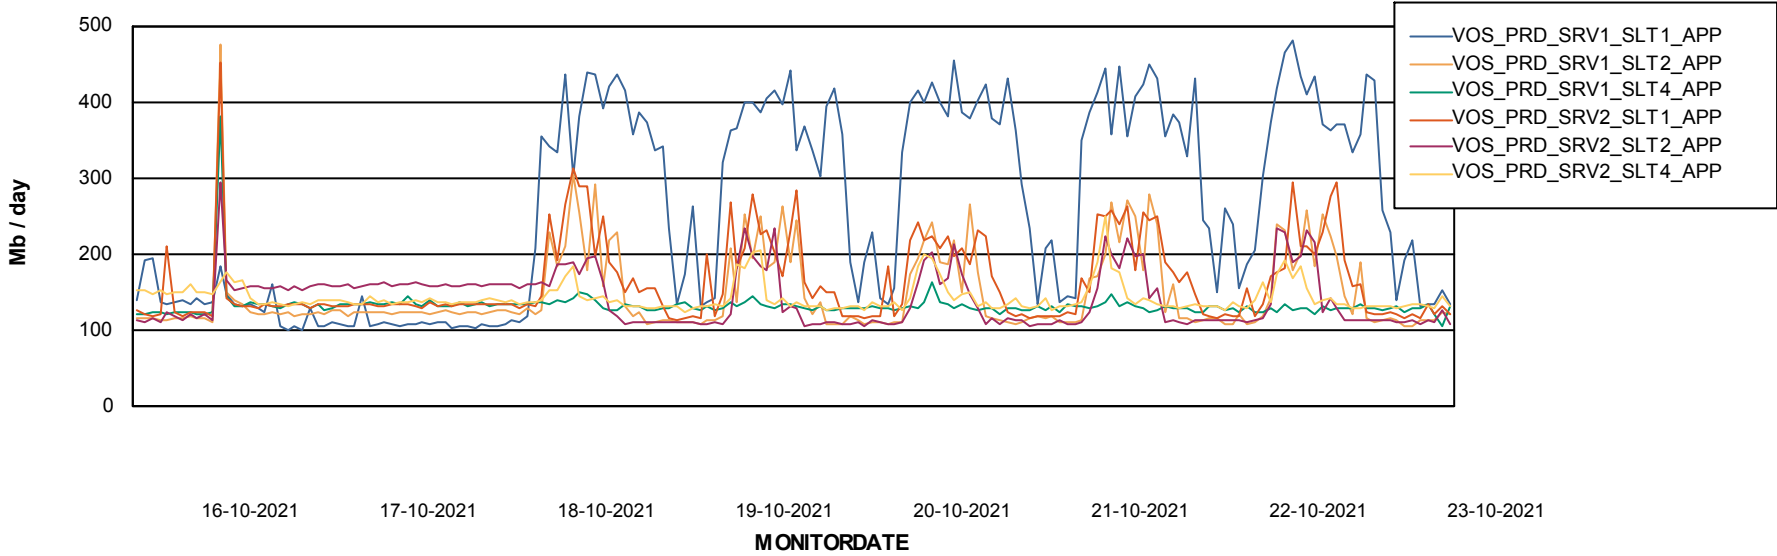

ABSSolute Application Server Services

Avg memory used per ABS Server Service