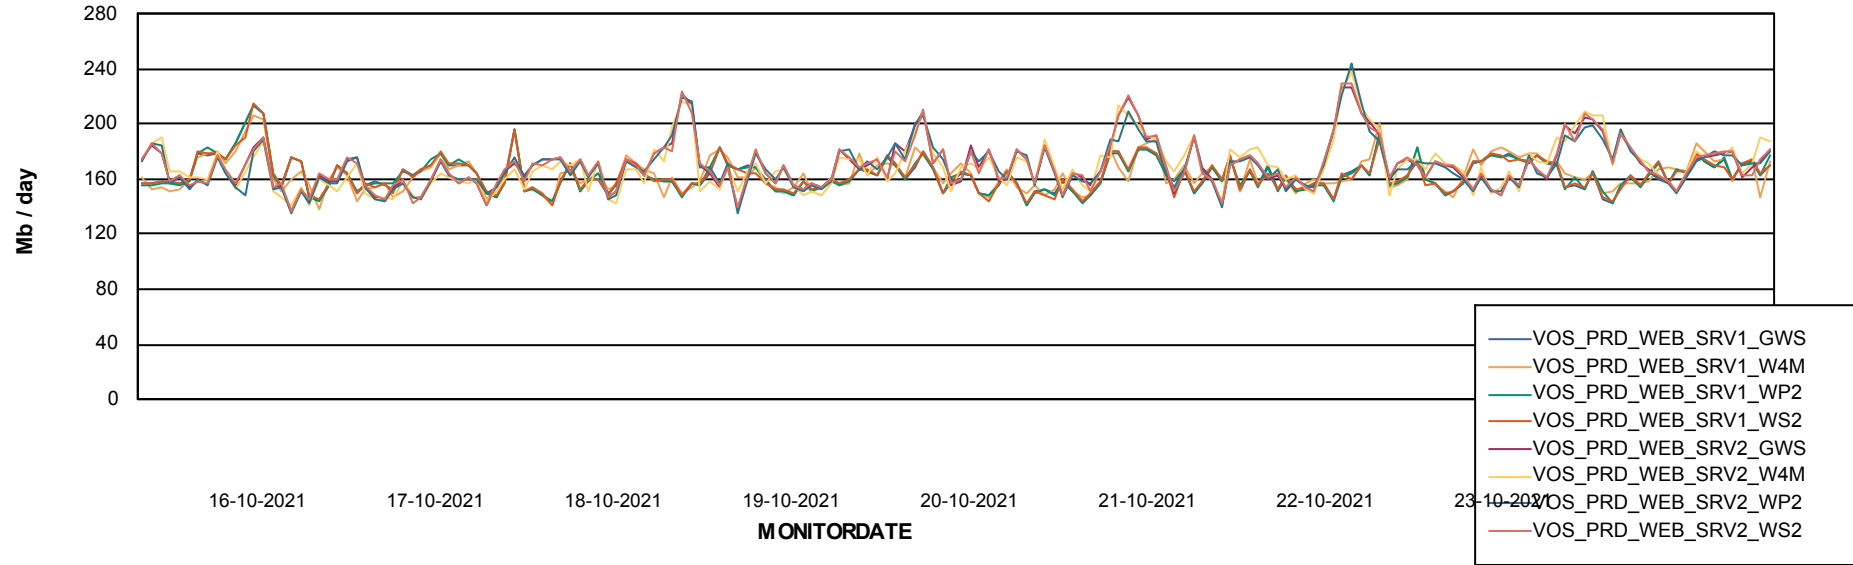

ABSSolute Application ReportServer Services

Avg memory used per ReportServer Service

Weekly SLA Customer Report

Customer VOS_Production
Database ID 68

ABSSolute Web Component Services

Avg memory used per ABS Web component