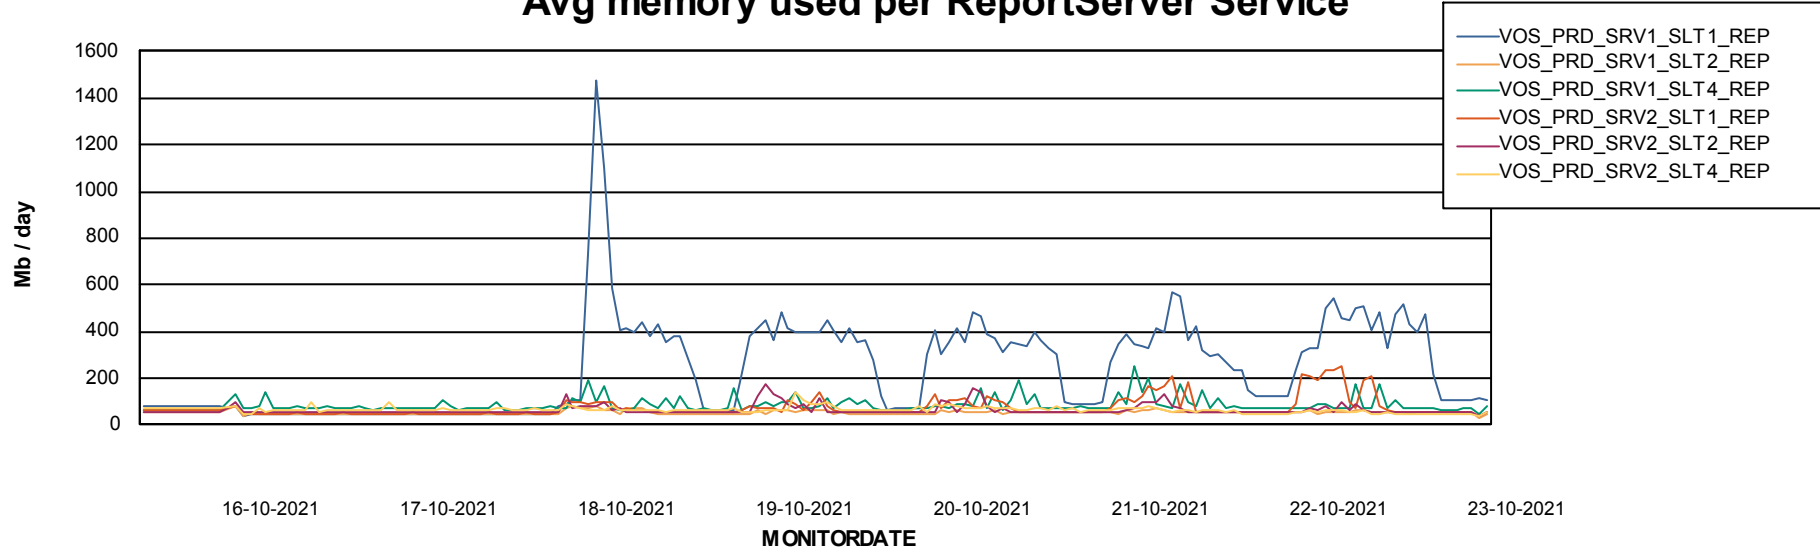

ABSSolute Application ReportServer Services

Avg memory used per ReportServer Service