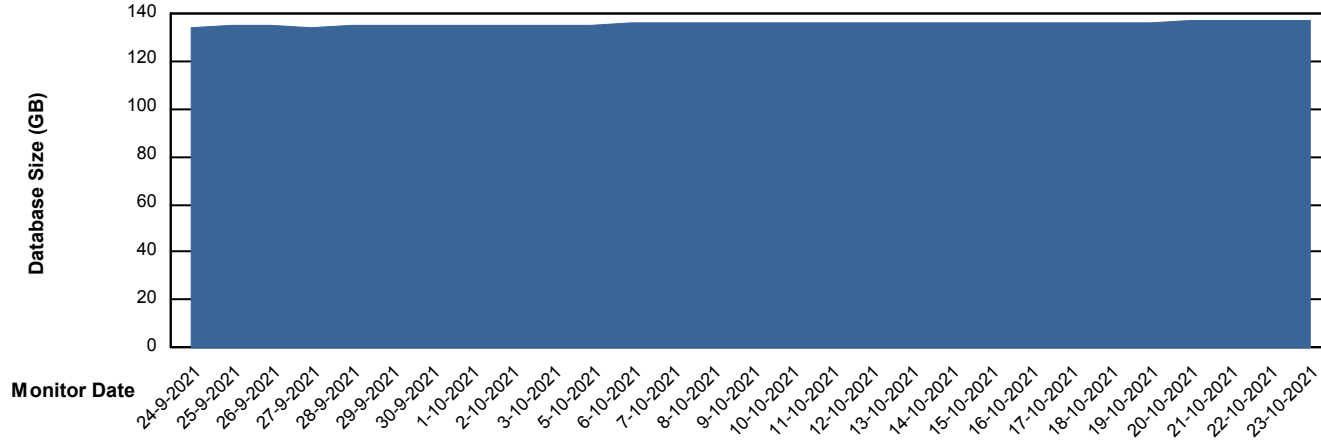

DB Processes Max 300

Weekly SLA Customer Report

Customer VOS_Production
Database ID 68

Database Performance VOSDB_Standby

DB Processes Max 500

Weekly SLA Customer Report

Customer VOS_Production
Database ID 68

DATABASE SIZE VOSDB_BI

Database growth over last month

DATABASE SIZE VOSDB_Production

Database growth over last month

Weekly SLA Customer Report

Customer VOS_Production
Database ID 68

Database Tablespace VOSDB_BI