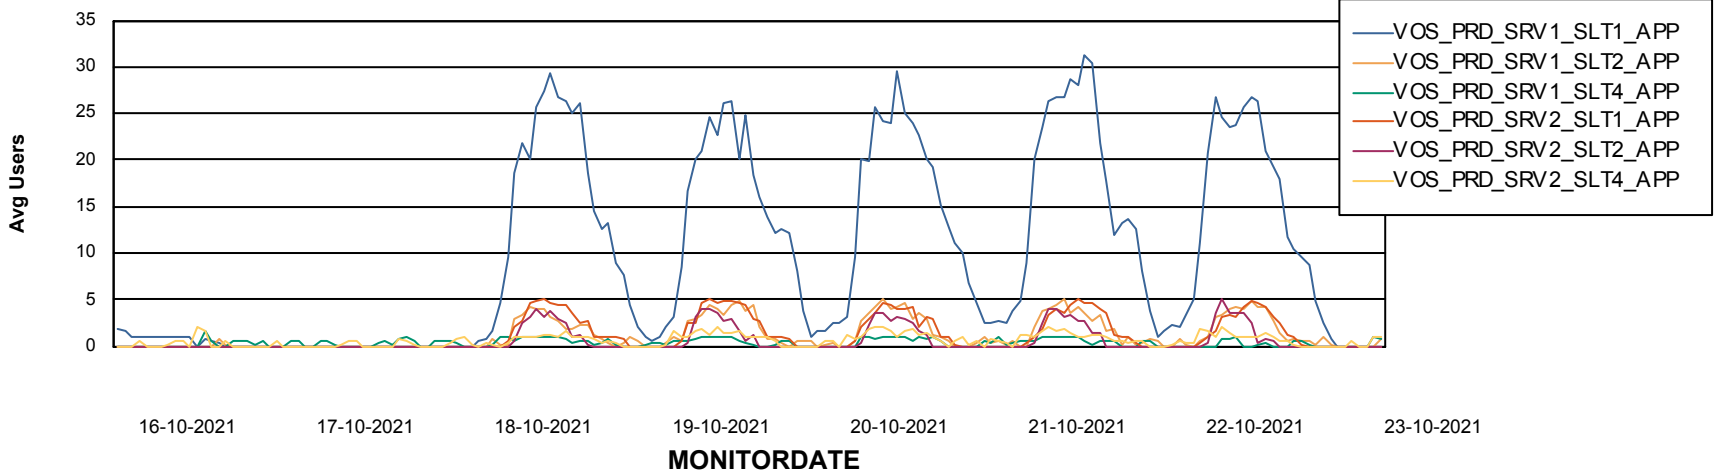

Weekly SLA Customer Report

Customer VOS_Production
Database ID 68

ABSSolute Application Server Services

Avg memory used per ABS Server Service

Avg users per day per ABS server

Weekly SLA Customer Report

Customer VOS_Production
Database ID 68