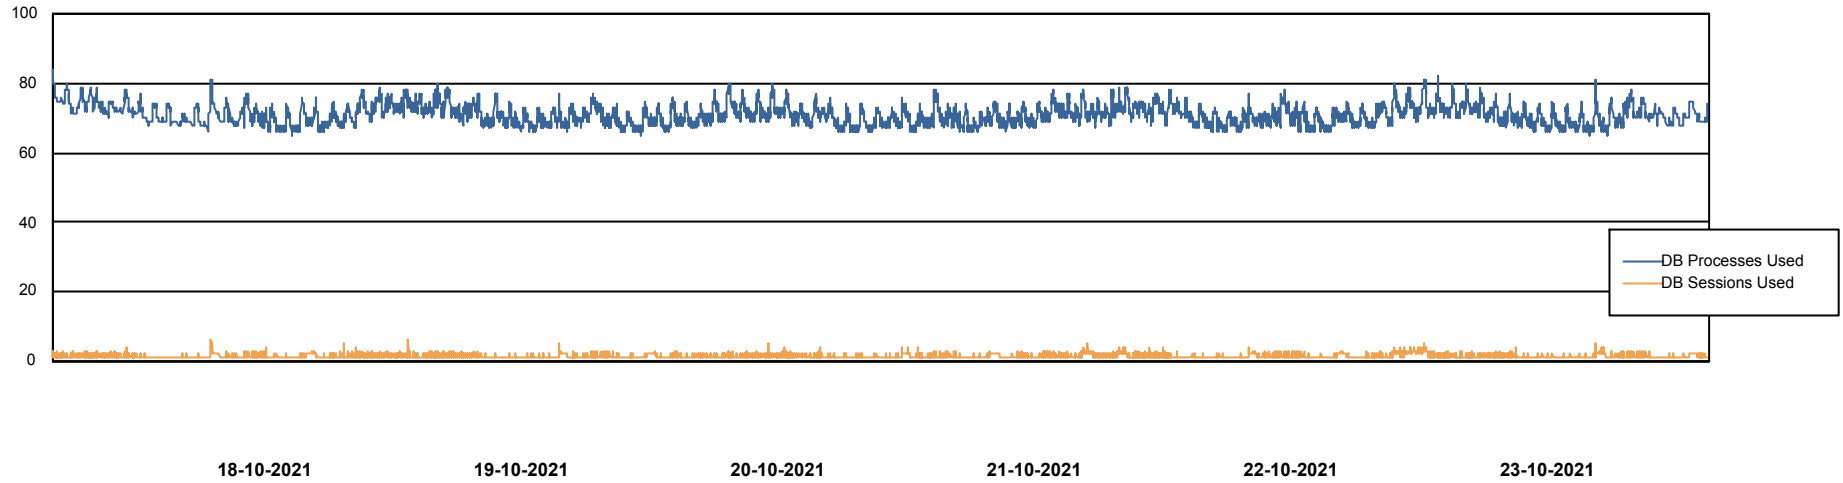

Weekly SLA Customer Report

Customer VEN_Production
 Database ID 35

Harddisk Usage VEN_PRD_VENABS08_BI

	Free disk space on C: (%)	Total disk space on C: (Gb)	Used disk space on C: (Gb)	Free disk space on D: (%)	Total disk space on D: (Gb)	Used disk space on D: (Gb)
23-10-2021	43	102	58	30	601	423
22-10-2021	43	102	58	29	601	424
21-10-2021	43	102	58	29	601	424
20-10-2021	43	102	58	29	601	424
19-10-2021	43	102	58	29	601	424
18-10-2021	43	102	58	29	601	424
17-10-2021	43	102	58	29	601	424

Weekly SLA Customer Report

Customer VEN_Production
Database ID 35

Database Performance VENDB_Production

DB Processes Max 300

Weekly SLA Customer Report

Customer VEN_Production
 Database ID 35

DATABASE SIZE VENDB_Production