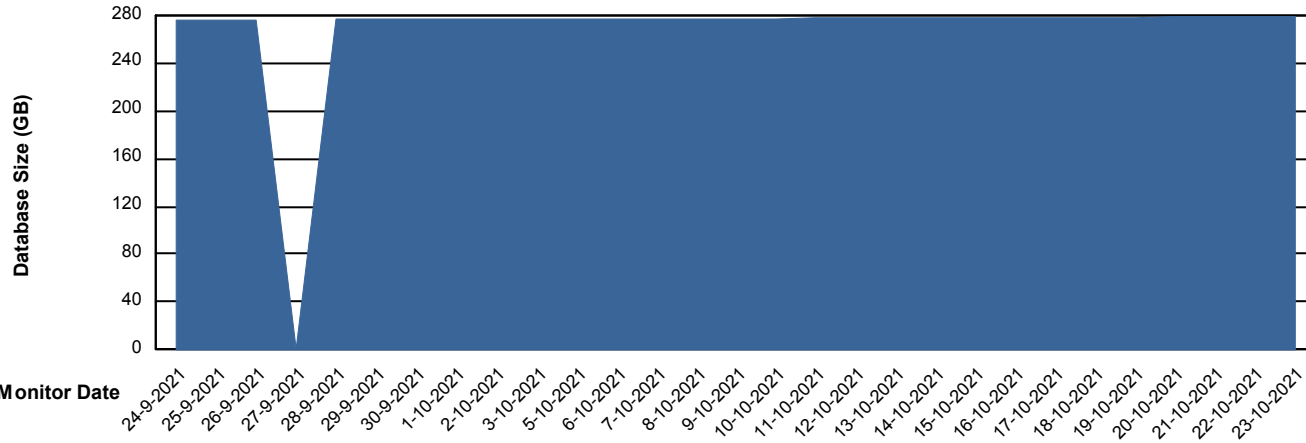

Weekly SLA Customer Report

Customer VEN_Production
Database ID 35

Database Performance VENDB_Production

DB Processes Max 300

Weekly SLA Customer Report

Customer VEN_Production
 Database ID 35

DATABASE SIZE VENDB_Production

Database growth over last month

Database Tablespace VENDB_Production

Date	Tablespace Name	Filesize (Gb)	Usedsize (Gb)	Percentage free
23-10-2021	ABSDATA	162	136	16
	INDX	160	134	16
22-10-2021	ABSDATA	162	136	16
	INDX	160	134	17
21-10-2021	ABSDATA	162	136	16
	INDX	160	133	17
20-10-2021	ABSDATA	162	136	16
	INDX	160	133	17
19-10-2021	ABSDATA	162	136	16
	INDX	160	133	17
18-10-2021	ABSDATA	162	136	16
	INDX	160	133	17
17-10-2021	ABSDATA	162	136	16
	INDX	160	133	17