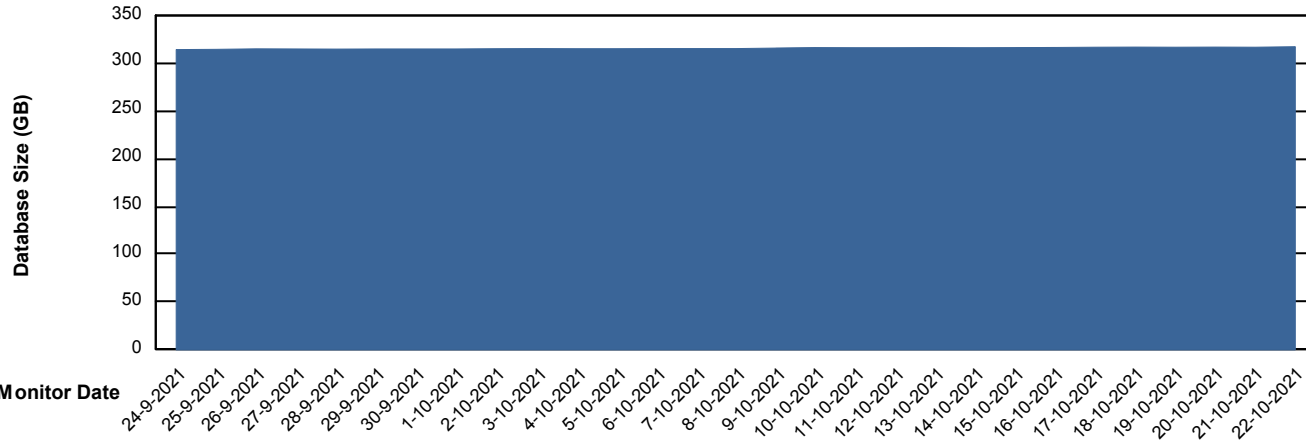

Weekly SLA Customer Report

Customer STK_Production
Database ID 82

Database Performance STKDB_ABS1 Production Database

Weekly SLA Customer Report

Customer STK_Production
Database ID 82

Database Performance STKDB_ABS1SB Standby Database

Weekly SLA Customer Report

Customer STK_Production
 Database ID 82

DATABASE SIZE STKDB_ABS1 Production Database

Database growth over last month

Database Tablespace STKDB_ABS1 Production Database

Date	Tablespace Name	Filesize (Gb)	Usedsize (Gb)	Percentage free
22-10-2021	ABSDATA	177	126	29
	INDX	217	184	15
21-10-2021	ABSDATA	177	126	29
	INDX	217	183	16
20-10-2021	ABSDATA	177	126	29
	INDX	217	183	16
19-10-2021	ABSDATA	177	126	29
	INDX	217	182	16
18-10-2021	ABSDATA	177	126	29
	INDX	217	182	16
17-10-2021	ABSDATA	177	126	29
	INDX	217	182	16