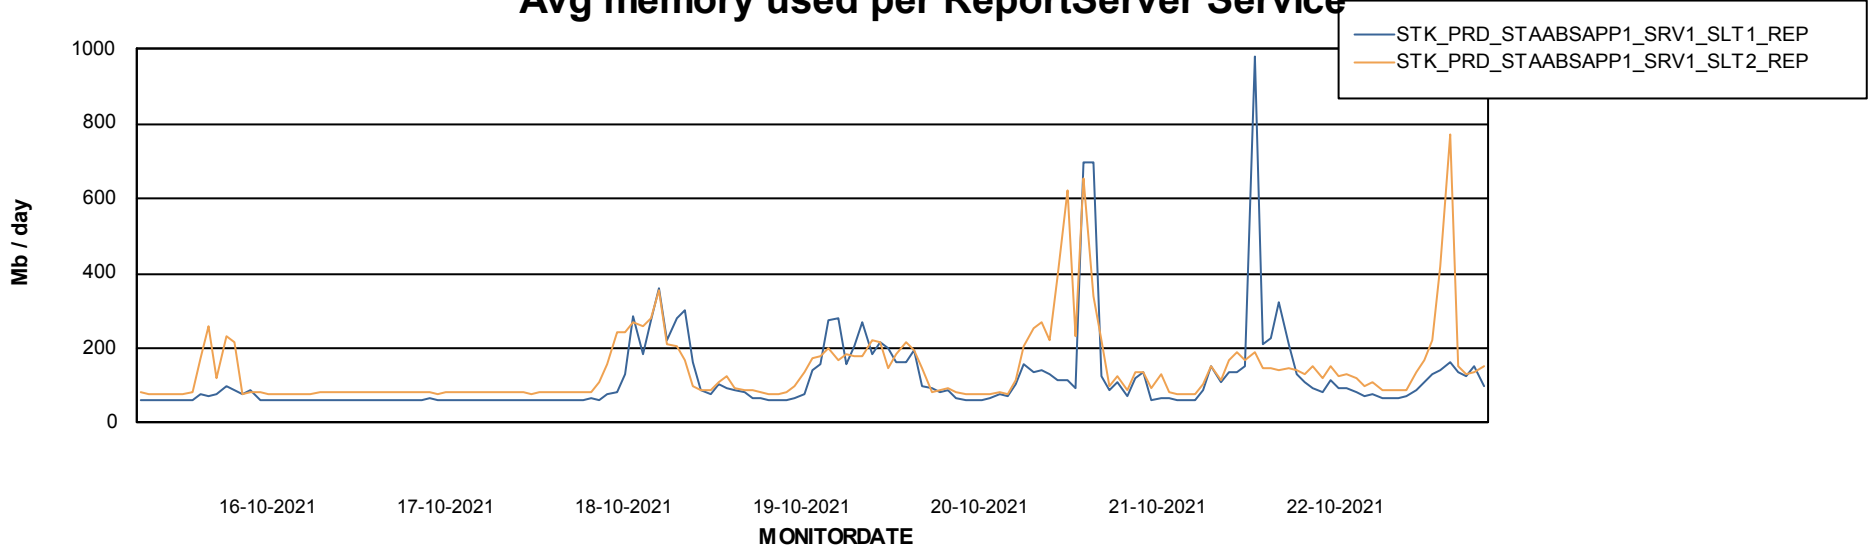

Avg memory used per ABS Server Service

Avg users per day per ABS server

Weekly SLA Customer Report

Customer STK_Production
Database ID 82

ABSSolute Application ReportServer Services

Avg memory used per ReportServer Service