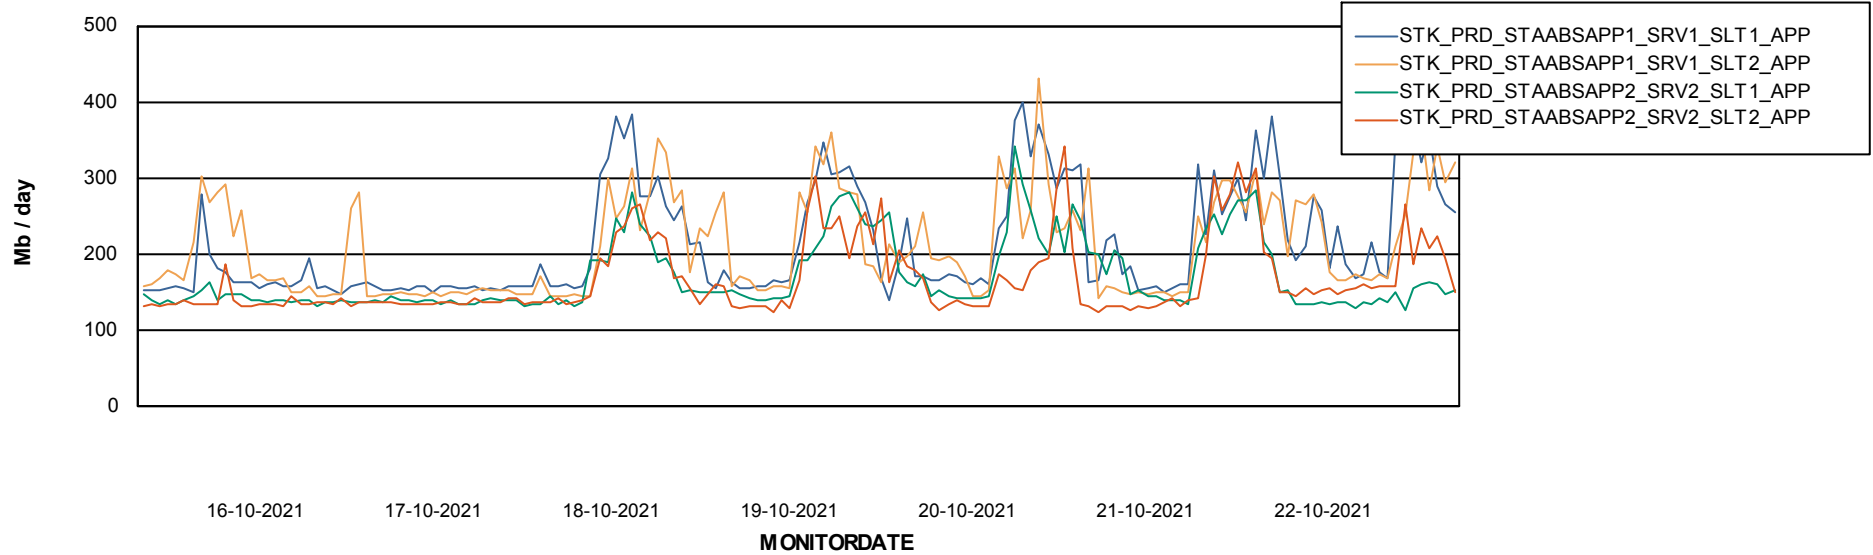

ABSSolute Application Server Services

Avg memory used per ABS Server Service