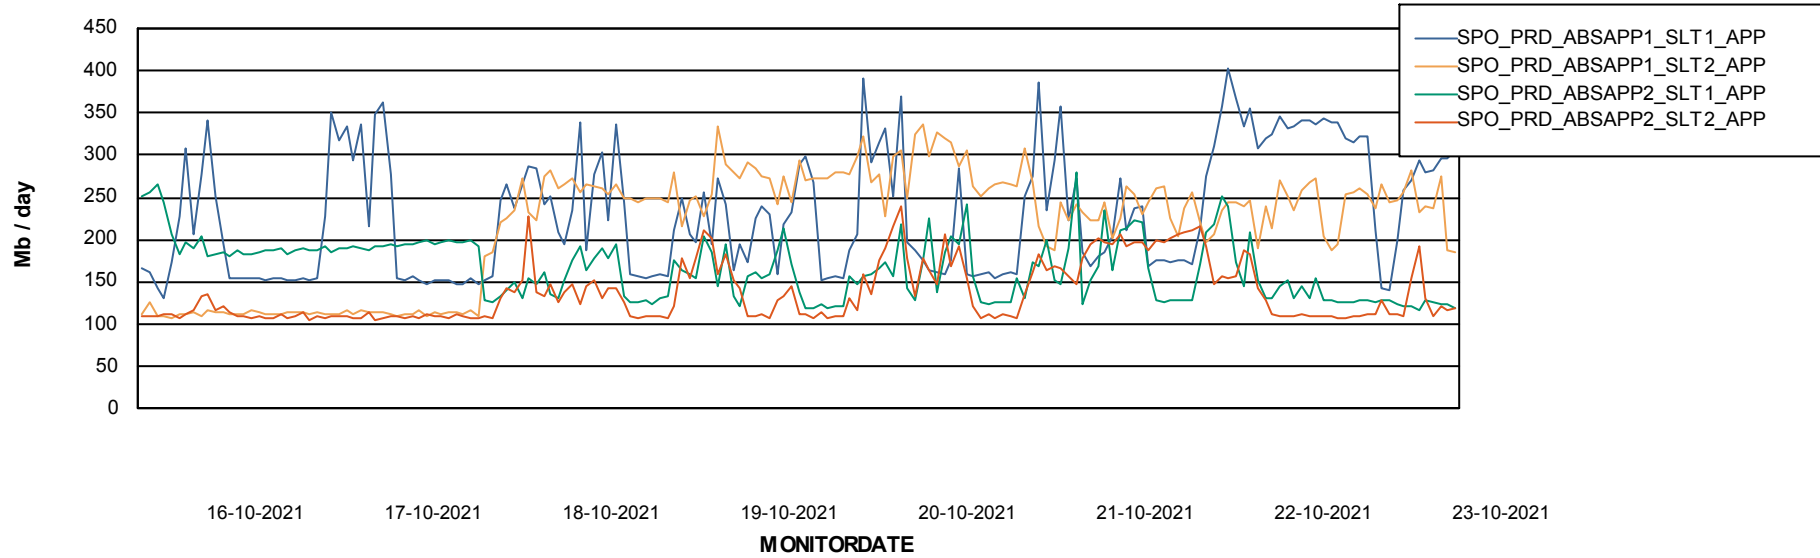

Standby Database Health SPO_Production Silver

Recovery lag for last 7 days

Weekly SLA Customer Report

Customer SPO_Production Silver
Database ID 57

ABSSolute Application Server Services

Avg memory used per ABS Server Service