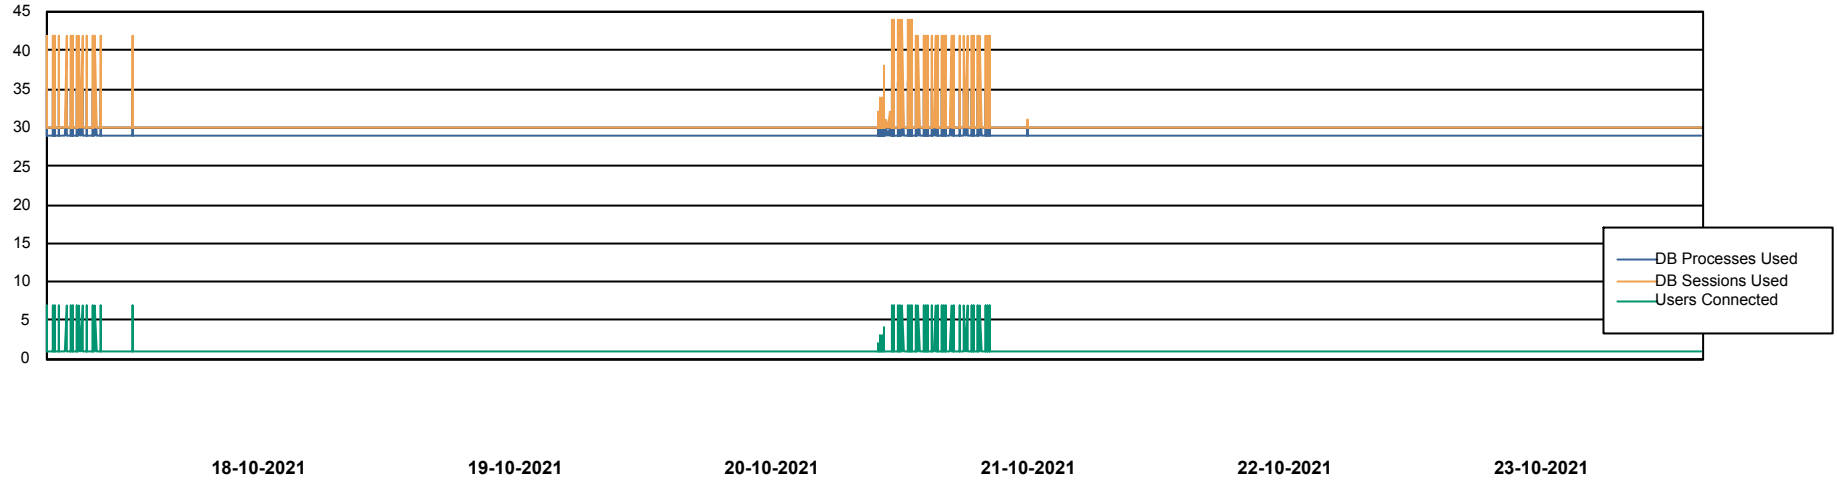

Database Performance SPODB_Production

DB Processes Max 300
DB Sessions Max 472

Weekly SLA Customer Report

Customer SPO_Production Silver
Database ID 57

Database Performance SPODB_Standby

DB Processes Max 300
DB Sessions Max 472