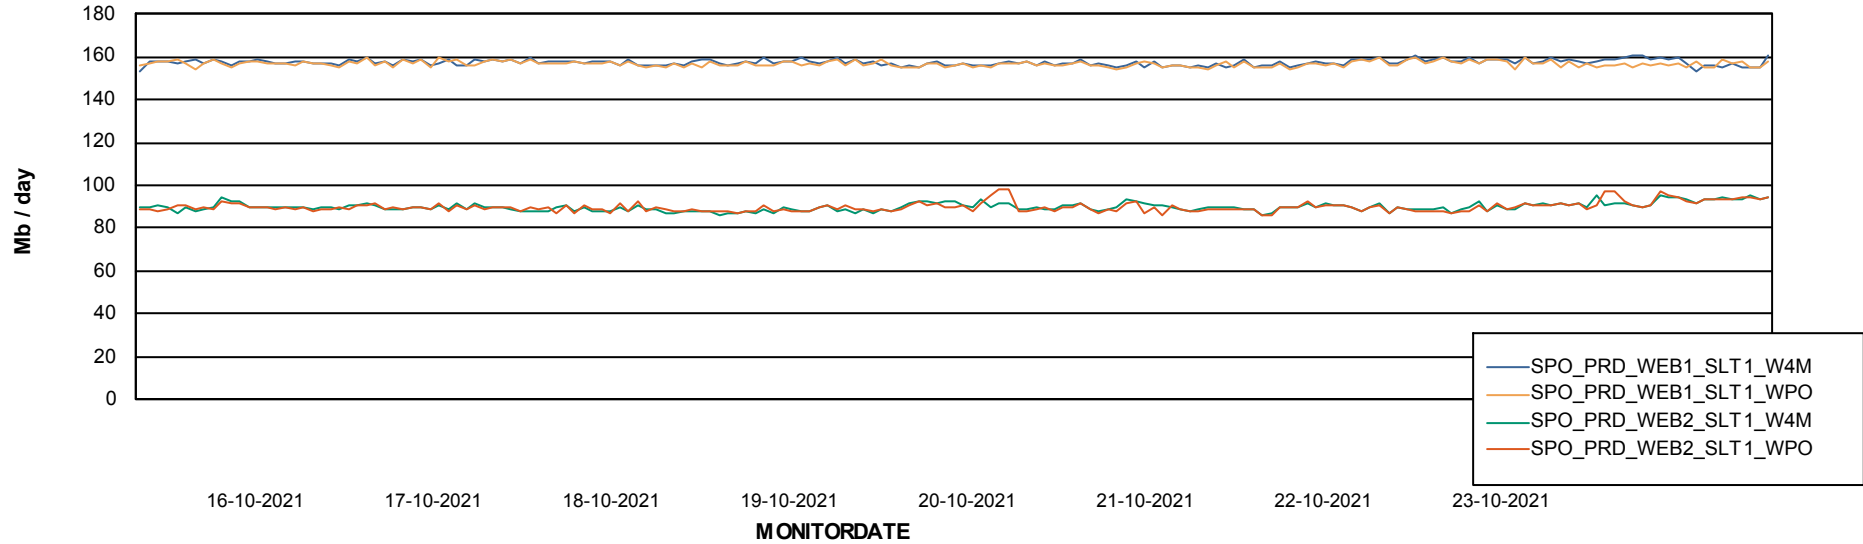

ABSSolute Web Component Services

Avg memory used per ABS Web component