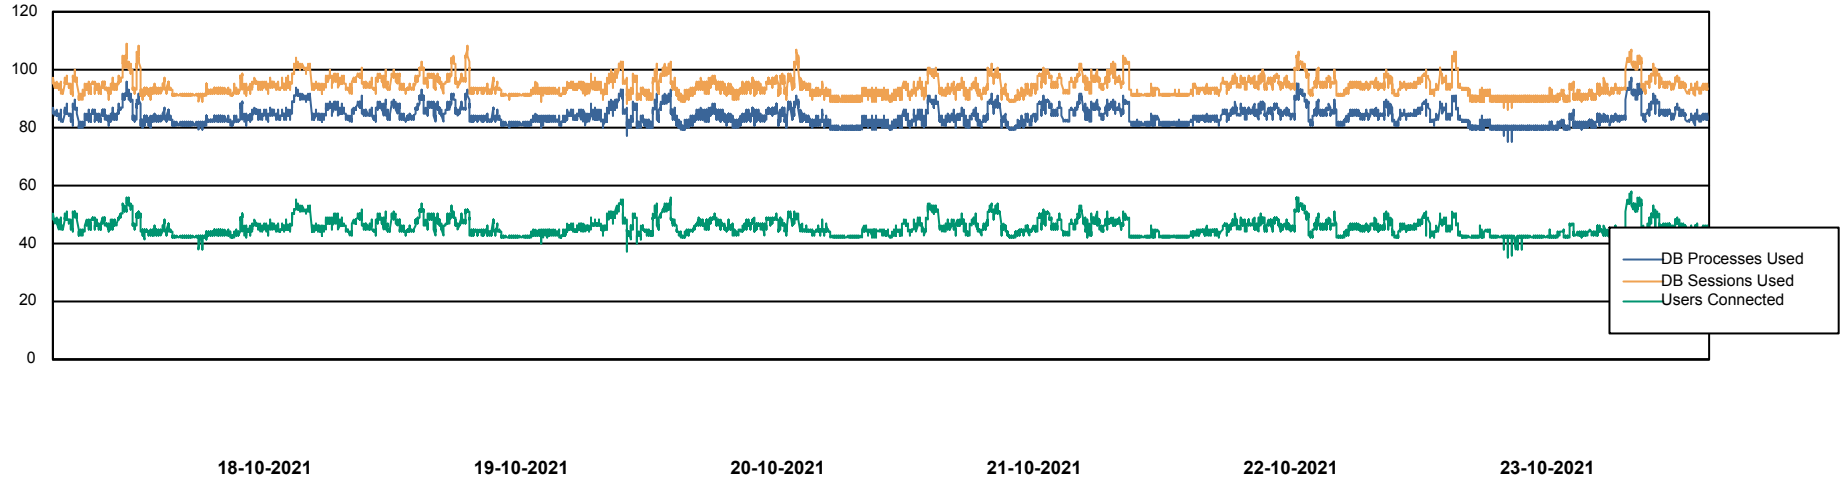

Database Performance SPODB_Production

DB Processes Max 300
DB Sessions Max 472