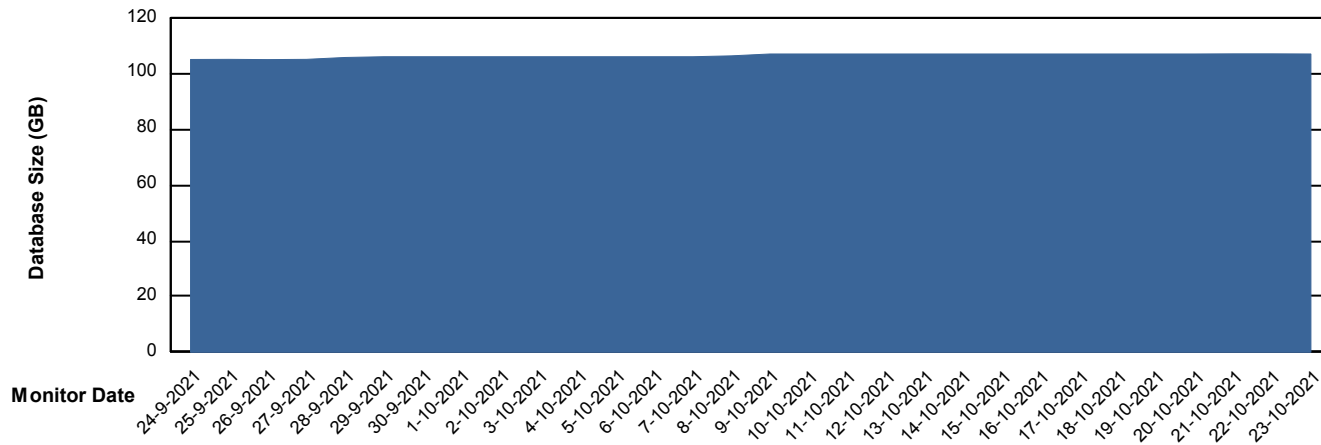

Weekly SLA Customer Report

Customer SPO_Production Silver
Database ID 57

DATABASE SIZE SPODB_BI

Database growth over last month

DATABASE SIZE SPODB_Production

Database growth over last month

Weekly SLA Customer Report

Customer SPO_Production Silver
Database ID 57

Database Tablespace SPODB_BI

Date	Tablespace Name	Filesize (Gb)	Usedsize (Gb)	Percentage free
23-10-2021	ABSDATA	29	24	17
	INDX	39	31	21
22-10-2021	ABSDATA	29	24	17
	INDX	39	31	21
21-10-2021	ABSDATA	29	24	17
	INDX	39	31	21
20-10-2021	ABSDATA	29	24	17
	INDX	39	31	21
19-10-2021	ABSDATA	29	24	17
	INDX	39	31	21
18-10-2021	ABSDATA	29	24	17
	INDX	39	31	21
17-10-2021	ABSDATA	29	24	17
	INDX	39	31	21