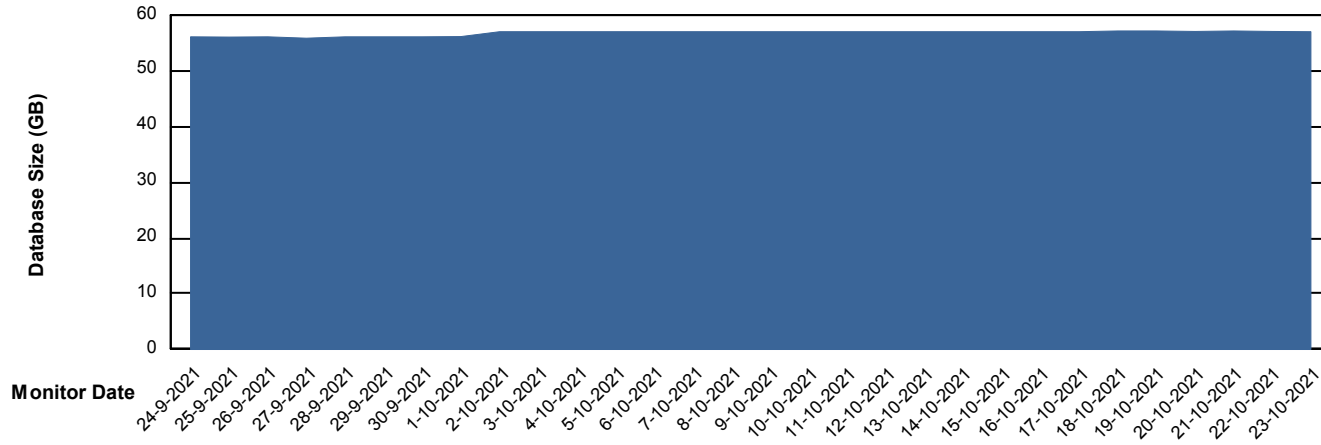

Database Performance SPODB_Production

DB Processes Max 300
DB Sessions Max 472

Weekly SLA Customer Report

Customer SPO_Production Silver
Database ID 57

Database Performance SPODB_Standby

DB Processes Max 300
DB Sessions Max 472

Weekly SLA Customer Report

Customer SPO_Production Silver
Database ID 57

DATABASE SIZE SPODB_BI

Database growth over last month

DATABASE SIZE SPODB_Production

Database growth over last month

Weekly SLA Customer Report