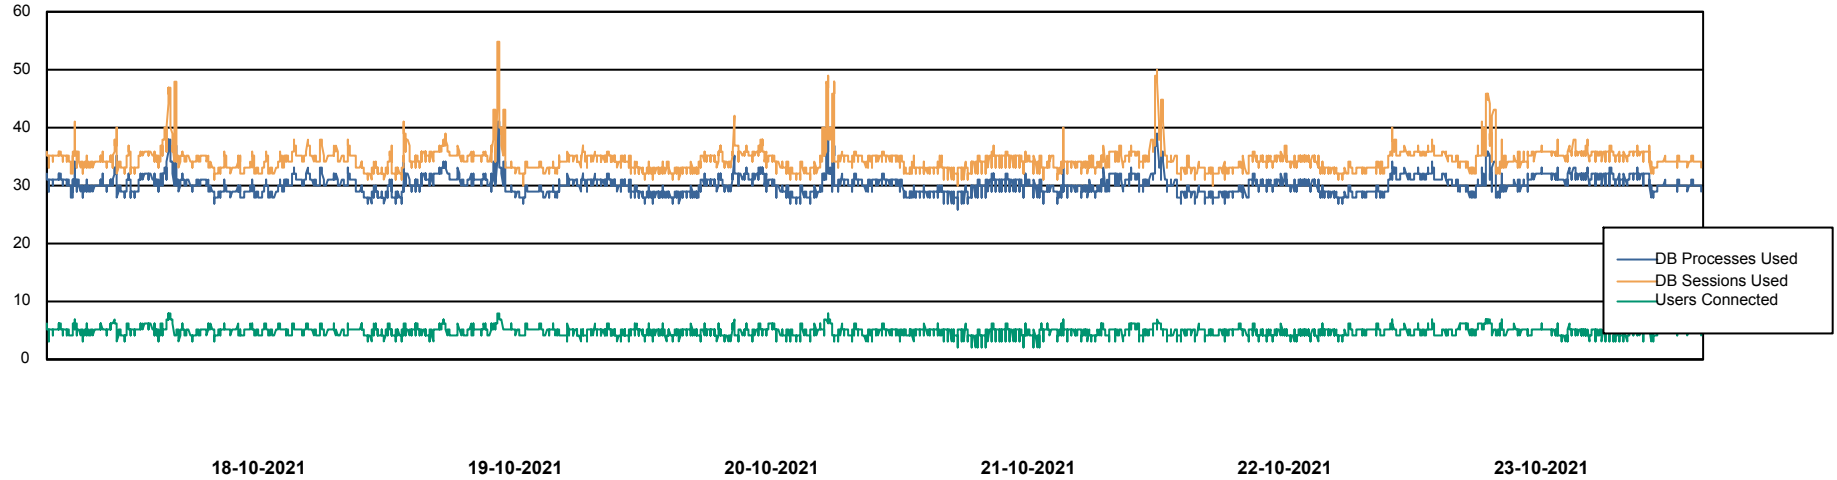

Weekly SLA Customer Report

Customer SPO_Production Silver
 Database ID 57

Harddisk Usage SPO_PRD_ORACLE_BI1

	Free disk space on c: (%)	Total disk space on c: (Gb)	Free disk space on d: (%)	Total disk space on d: (Gb)	Free disk space on e: (%)	Total disk space on e: (Gb)	Free disk space on f: (%)	Total disk space on f: (Gb)
23-10-2021	12	80	30	200	100	100	100	50
22-10-2021	12	80	30	200	100	100	100	50
21-10-2021	12	80	30	200	100	100	100	50
20-10-2021	12	80	30	200	100	100	100	50
19-10-2021	12	80	30	200	100	100	100	50
18-10-2021	12	80	30	200	100	100	100	50
17-10-2021	12	80	30	200	100	100	100	50

Weekly SLA Customer Report

Customer SPO_Production Silver
Database ID 57

Database Performance SPODB_BI

DB Processes Max 500
DB Sessions Max 772

Weekly SLA Customer Report

Customer SPO_Production Silver
Database ID 57