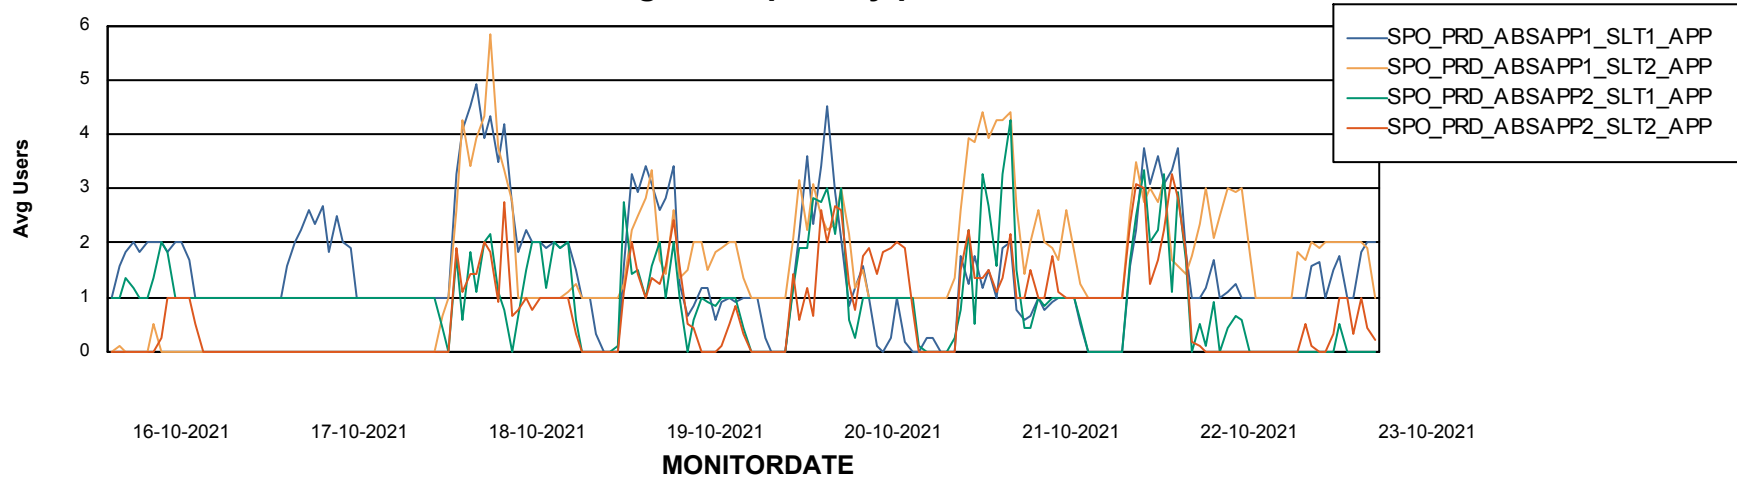

Avg users per day per ABS server