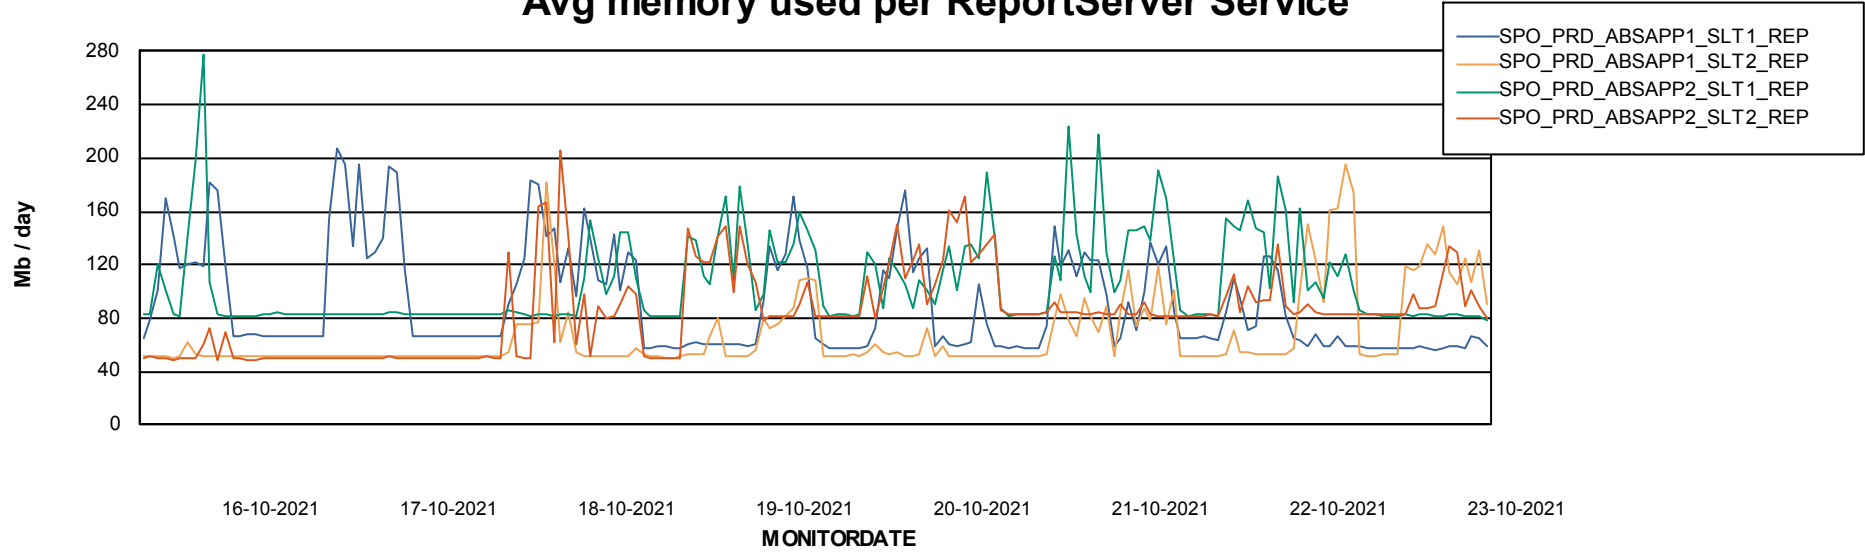

Avg users per day per ABS server

Weekly SLA Customer Report

Customer SPO_Production Silver
Database ID 57

ABSSolute Application ReportServer Services

Avg memory used per ReportServer Service

Weekly SLA Customer Report