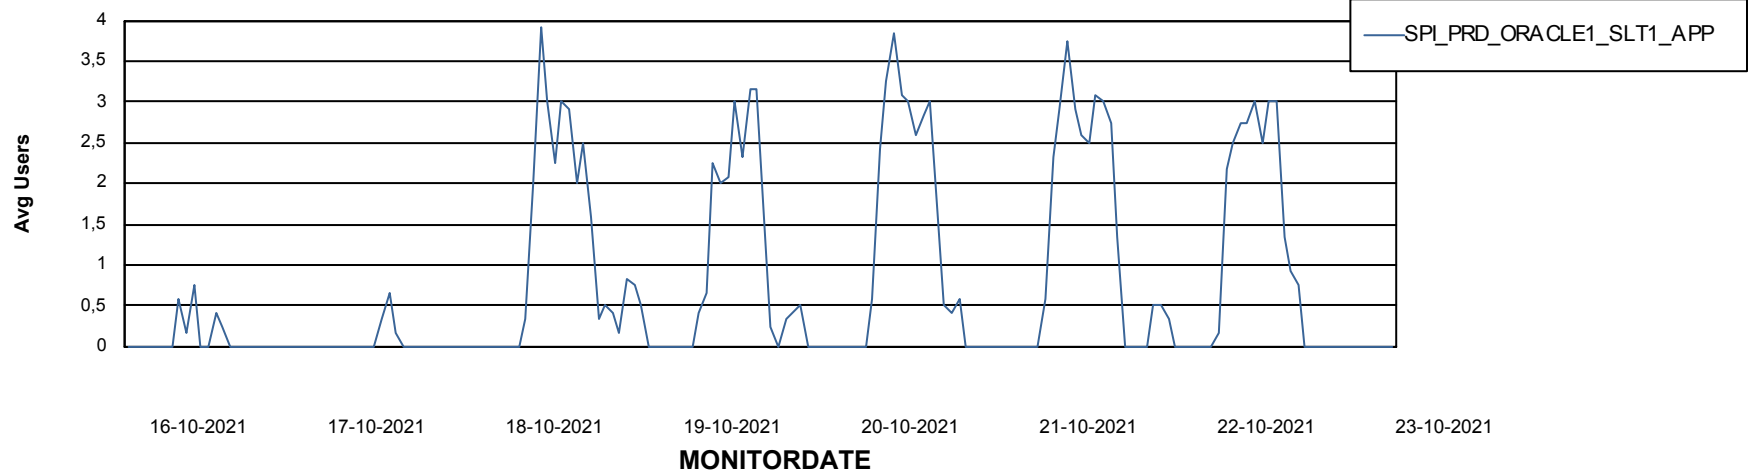

Weekly SLA Customer Report

Customer SPI_Production
Database ID 49

ABSSolute Application Server Services

Avg memory used per ABS Server Service

Avg users per day per ABS server

Weekly SLA Customer Report

Customer SPI_Production
Database ID 49