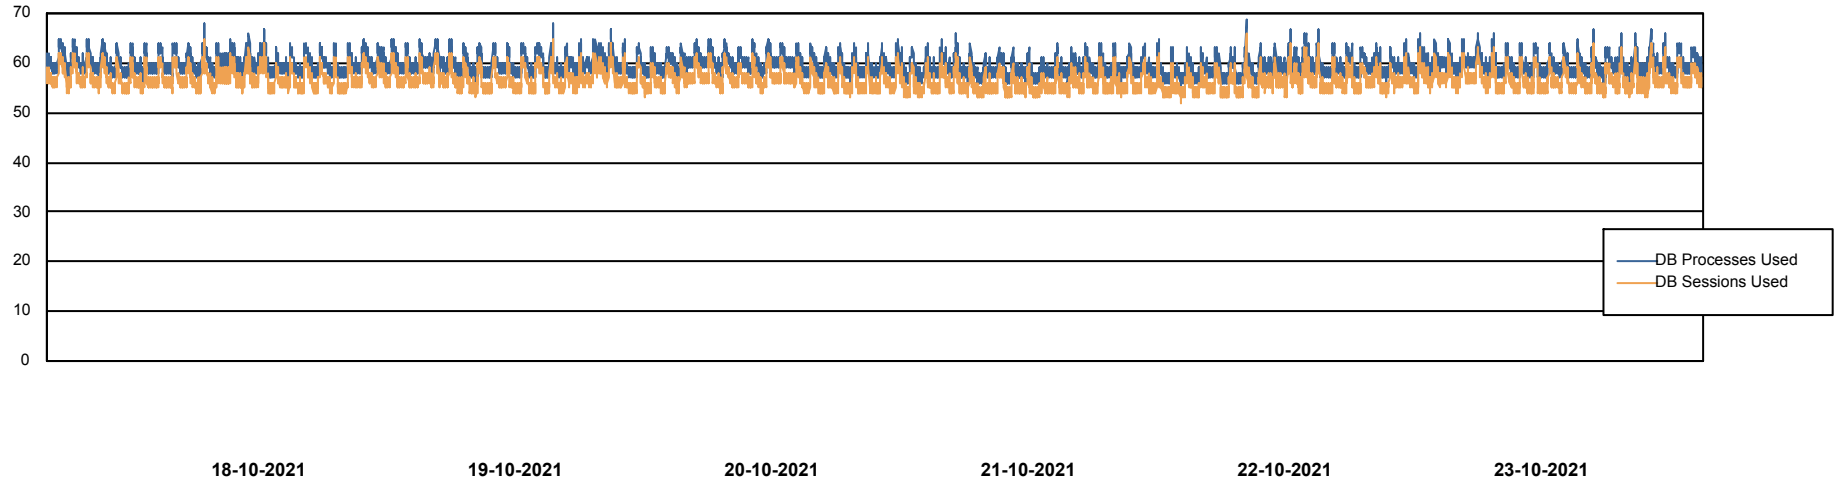

Weekly SLA Customer Report

Customer SPI_Production
 Database ID 49

Harddisk Usage SPI_PRD_ORACLE1

	Free disk space on C: (%)	Total disk space on C: (Gb)	Used disk space on C: (Gb)	Free disk space on D: (%)	Total disk space on D: (Gb)	Used disk space on D: (Gb)
23-10-2021	52	79	38	35	100	65
22-10-2021	52	79	38	35	100	64
21-10-2021	52	79	38	36	100	64
20-10-2021	52	79	38	37	100	63
19-10-2021	52	79	38	37	100	63
18-10-2021	52	79	38	38	100	62
17-10-2021	52	79	38	38	100	62

Harddisk Usage SPI_PRD_ORACLE2

	Free disk space on C: (%)	Total disk space on C: (Gb)	Used disk space on C: (Gb)	Free disk space on D: (%)	Total disk space on D: (Gb)	Used disk space on D: (Gb)
23-10-2021	54	79	37	46	150	81
22-10-2021	53	79	37	46	150	81
21-10-2021	53	79	37	46	150	81
20-10-2021	53	79	37	47	150	80
19-10-2021	53	79	37	47	150	80
18-10-2021	53	79	37	47	150	79
17-10-2021	53	79	37	48	150	78

Weekly SLA Customer Report

Customer SPI_Production
Database ID 49

Database Performance SPIDB_Production

DB Processes Max 500

Weekly SLA Customer Report

Customer SPI_Production
Database ID 49

Database Performance SPIDB_Standby