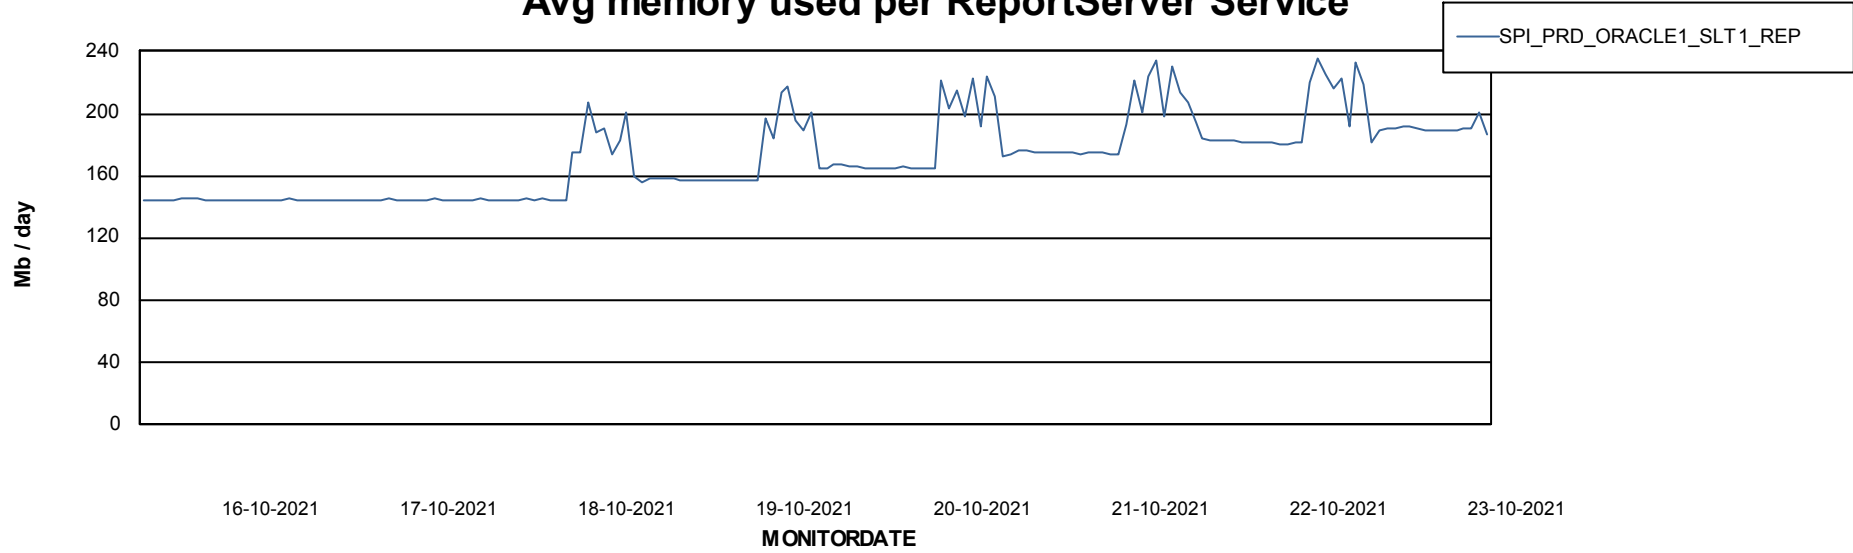

ABSSolute Application ReportServer Services

Avg memory used per ReportServer Service