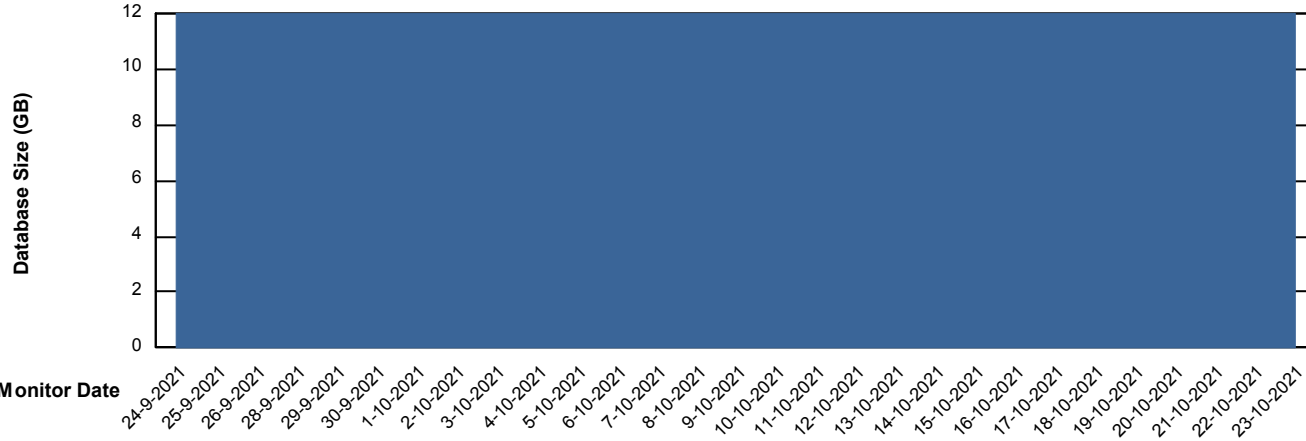

DB Processes Max 500

Weekly SLA Customer Report

Customer SPI_Production
 Database ID 49

DATABASE SIZE SPIDB_Production

Database growth over last month

Database Tablespace SPIDB_Production

Date	Tablespace Name	Filesize (Gb)	Usedsize (Gb)	Percentage free
23-10-2021	ABSDATA	5	2	54
	INDX	8	4	53
22-10-2021	ABSDATA	5	2	54
	INDX	8	4	53
21-10-2021	ABSDATA	5	2	54
	INDX	8	4	53
20-10-2021	ABSDATA	5	2	54
	INDX	8	4	53
19-10-2021	ABSDATA	5	2	54
	INDX	8	4	53
18-10-2021	ABSDATA	5	2	54
	INDX	8	4	53
17-10-2021	ABSDATA	5	2	54
	INDX	8	4	53