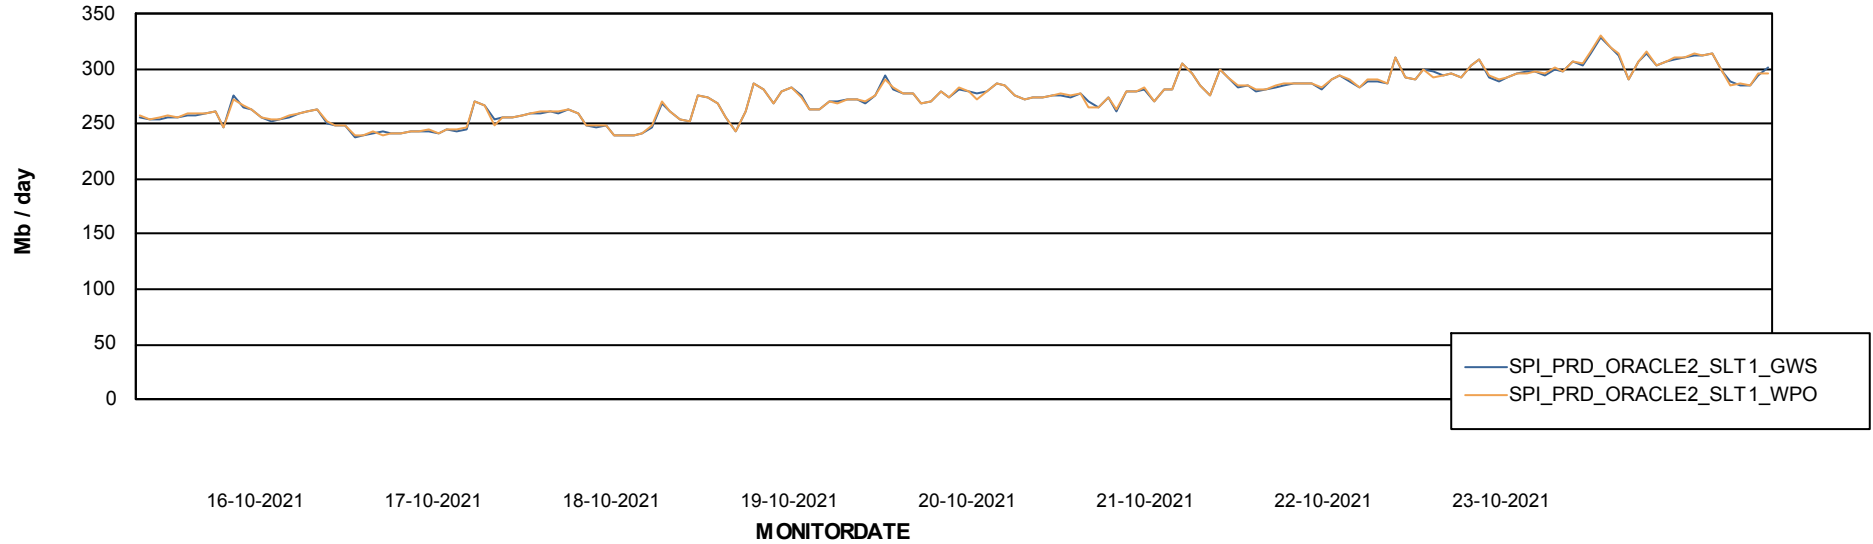

ABSSolute Application ReportServer Services

Avg memory used per ReportServer Service

Weekly SLA Customer Report

Customer SPI_Production
Database ID 49

ABSSolute Web Component Services

Avg memory used per ABS Web component