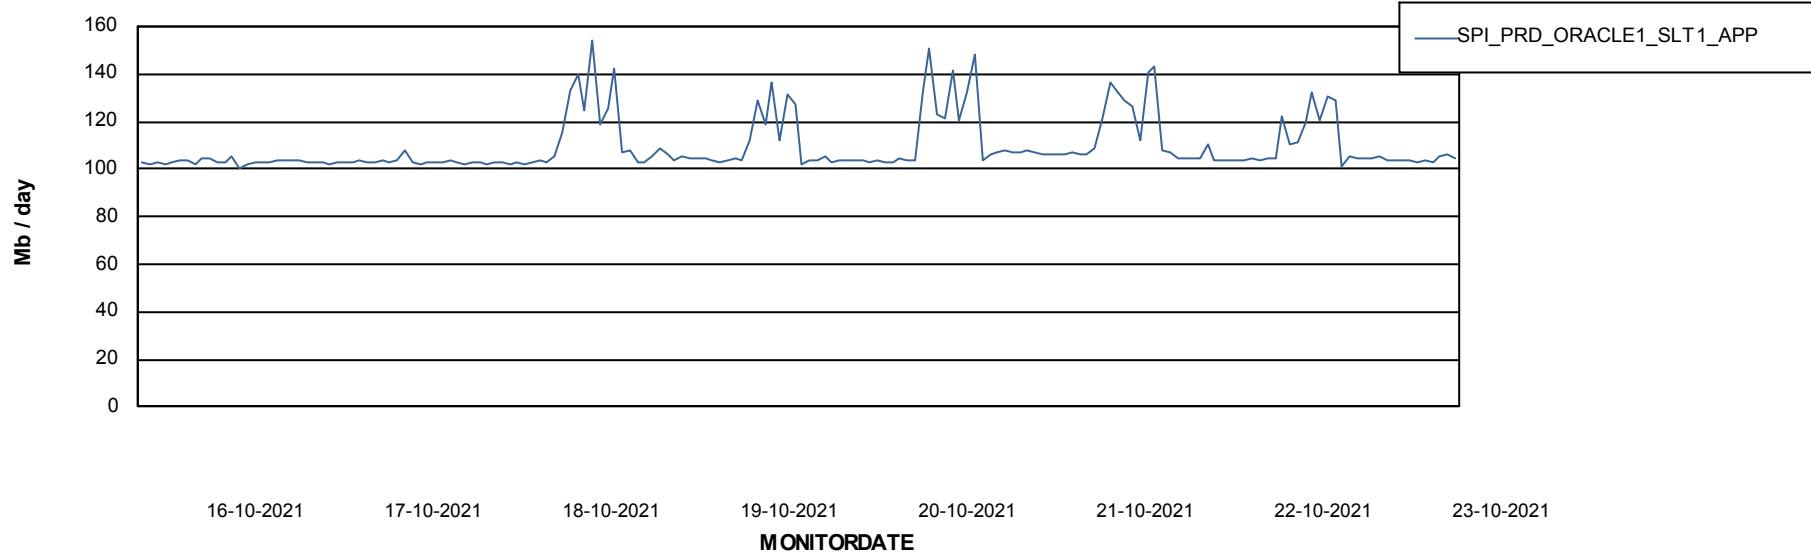

ABSSolute Application Server Services

Avg memory used per ABS Server Service