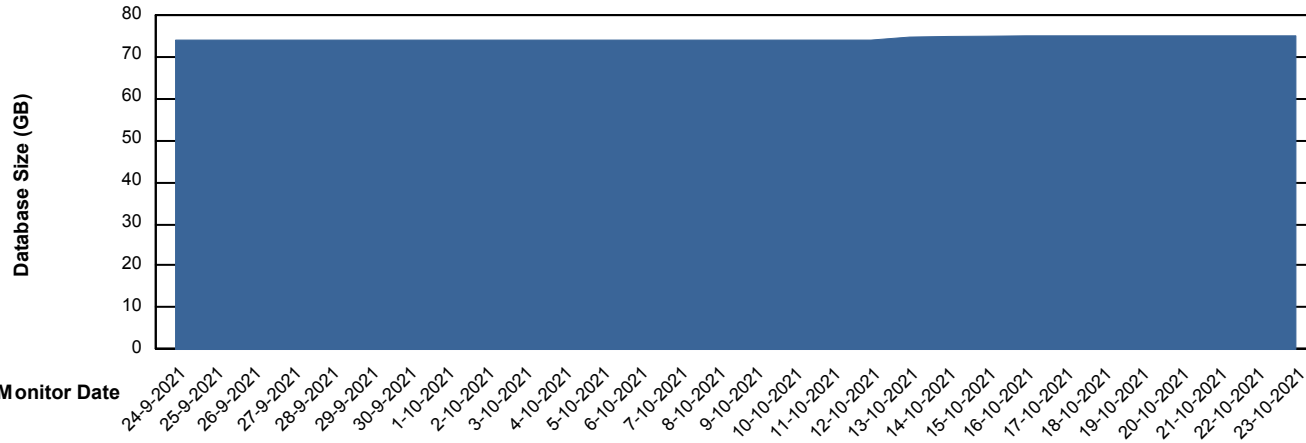

Database Performance RSS_DB_Standby (2020)

DB Processes Max 300
DB Sessions Max 472

Weekly SLA Customer Report

Customer RSS Production
 Database ID 52

DATABASE SIZE RSS_DB_Primary (2020)

Database growth over last month