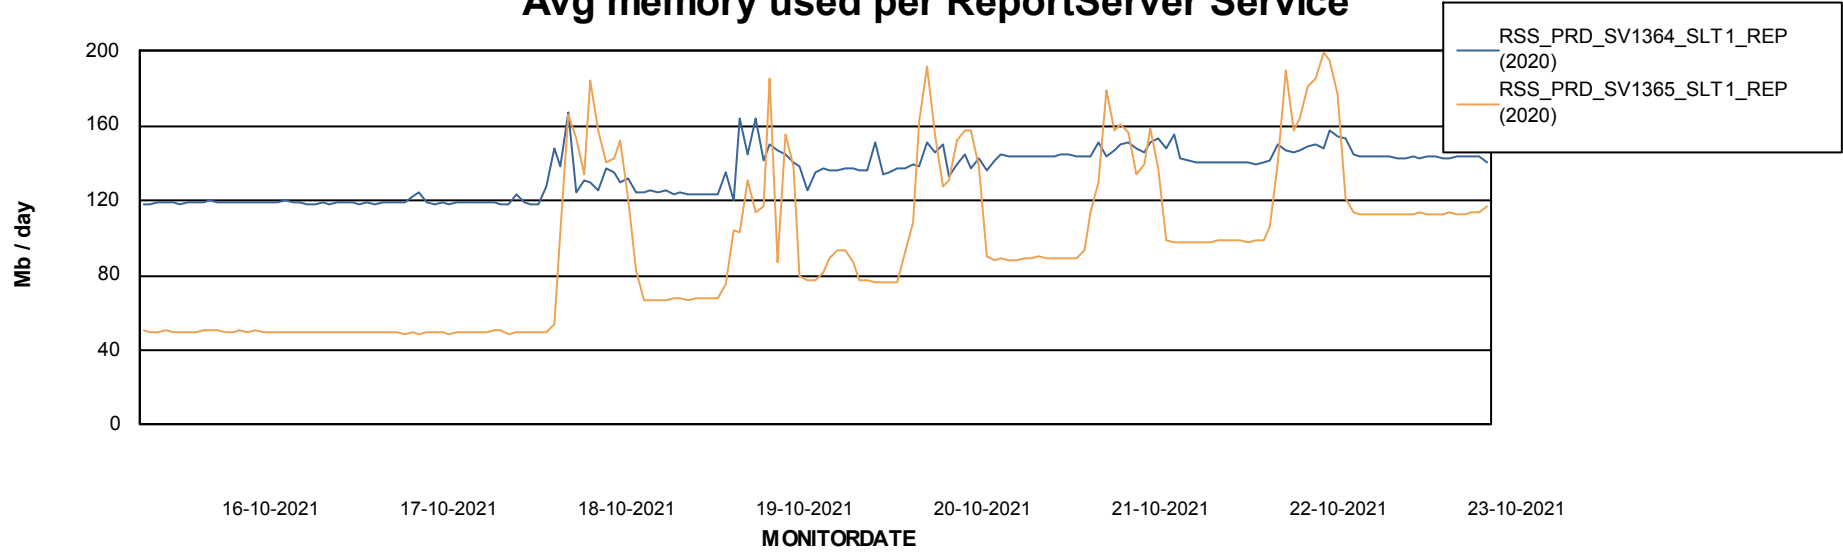

ABSSolute Application ReportServer Services

Avg memory used per ReportServer Service