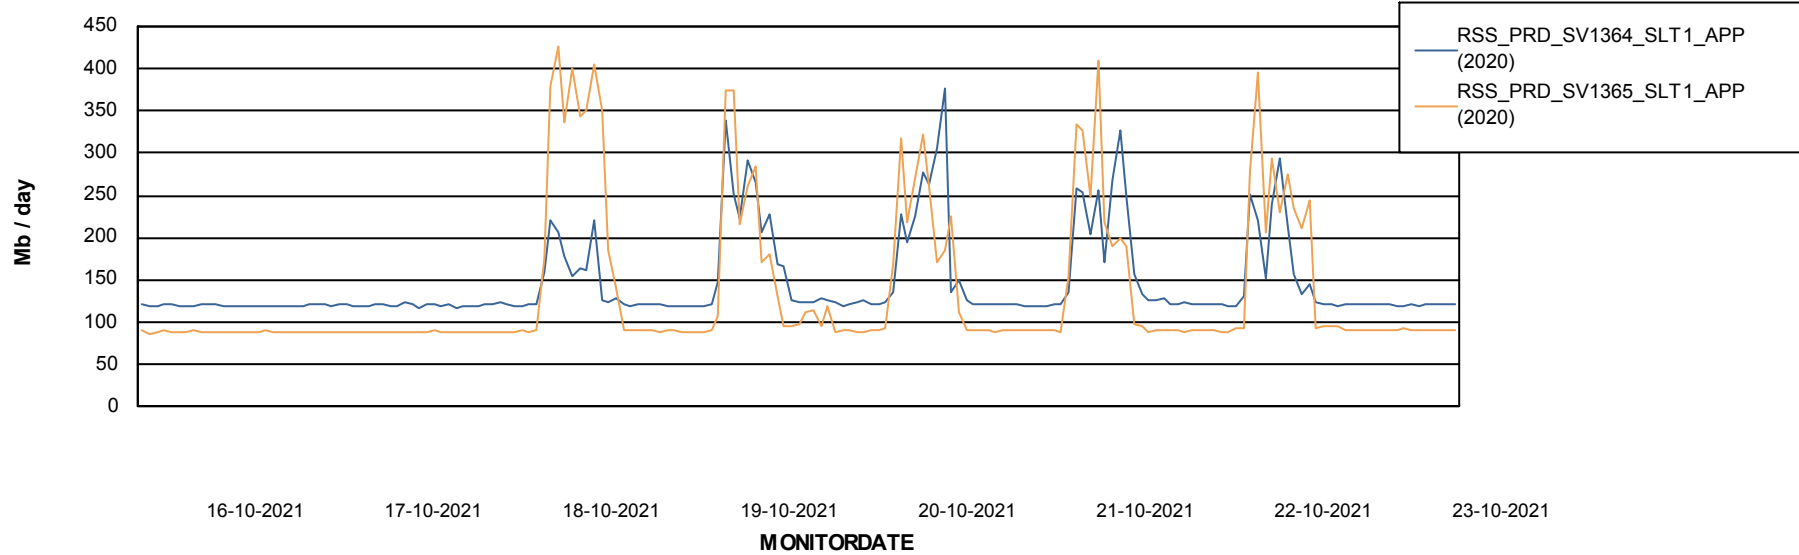

Database Tablespace RSS_DB_Primary (2020)

Date	Tablespace Name	Filesize (Gb)	Usedsize (Gb)	Percentage free
23-10-2021	ABSDATA	42	35	17
	INDX	46	38	17
22-10-2021	ABSDATA	42	35	17
	INDX	46	38	17
21-10-2021	ABSDATA	42	35	17
	INDX	46	38	17
20-10-2021	ABSDATA	42	35	17
	INDX	46	38	17
19-10-2021	ABSDATA	42	35	17
	INDX	46	38	17
18-10-2021	ABSDATA	42	35	17
	INDX	46	38	17
17-10-2021	ABSDATA	42	35	17
	INDX	46	38	17

Weekly SLA Customer Report

Customer RSS Production
Database ID 52

ABSSolute Application Server Services

Avg memory used per ABS Server Service

Avg users per day per ABS server

Weekly SLA Customer Report

Customer RSS Production
Database ID 52