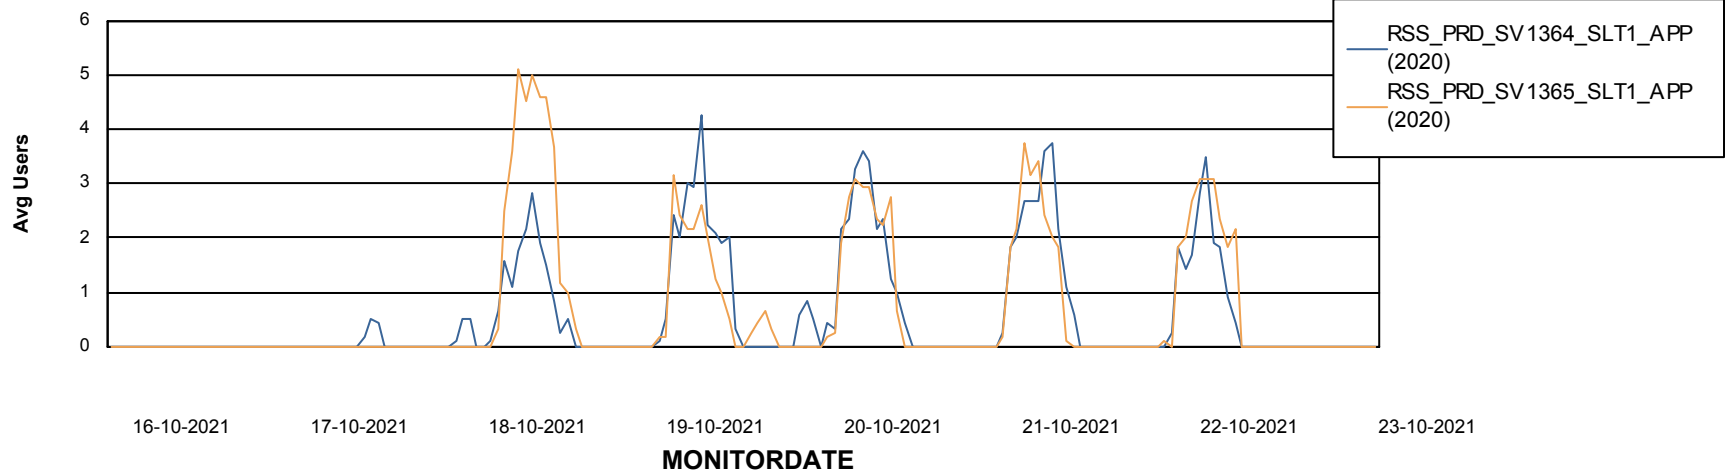

Database Tablespace RSS_DB_Primary (2020)

Date	Tablespace Name	Filesize (Gb)	Usedsize (Gb)	Percentage free
23-10-2021	ABSDATA	42	35	17
	INDX	46	38	17
22-10-2021	ABSDATA	42	35	17
	INDX	46	38	17
21-10-2021	ABSDATA	42	35	17
	INDX	46	38	17
20-10-2021	ABSDATA	42	35	17
	INDX	46	38	17
19-10-2021	ABSDATA	42	35	17
	INDX	46	38	17
18-10-2021	ABSDATA	42	35	17
	INDX	46	38	17
17-10-2021	ABSDATA	42	35	17
	INDX	46	38	17

Weekly SLA Customer Report

Customer RSS Production
Database ID 52

ABSSolute Application Server Services

Avg memory used per ABS Server Service

Avg users per day per ABS server

Weekly SLA Customer Report

Customer RSS Production
Database ID 52