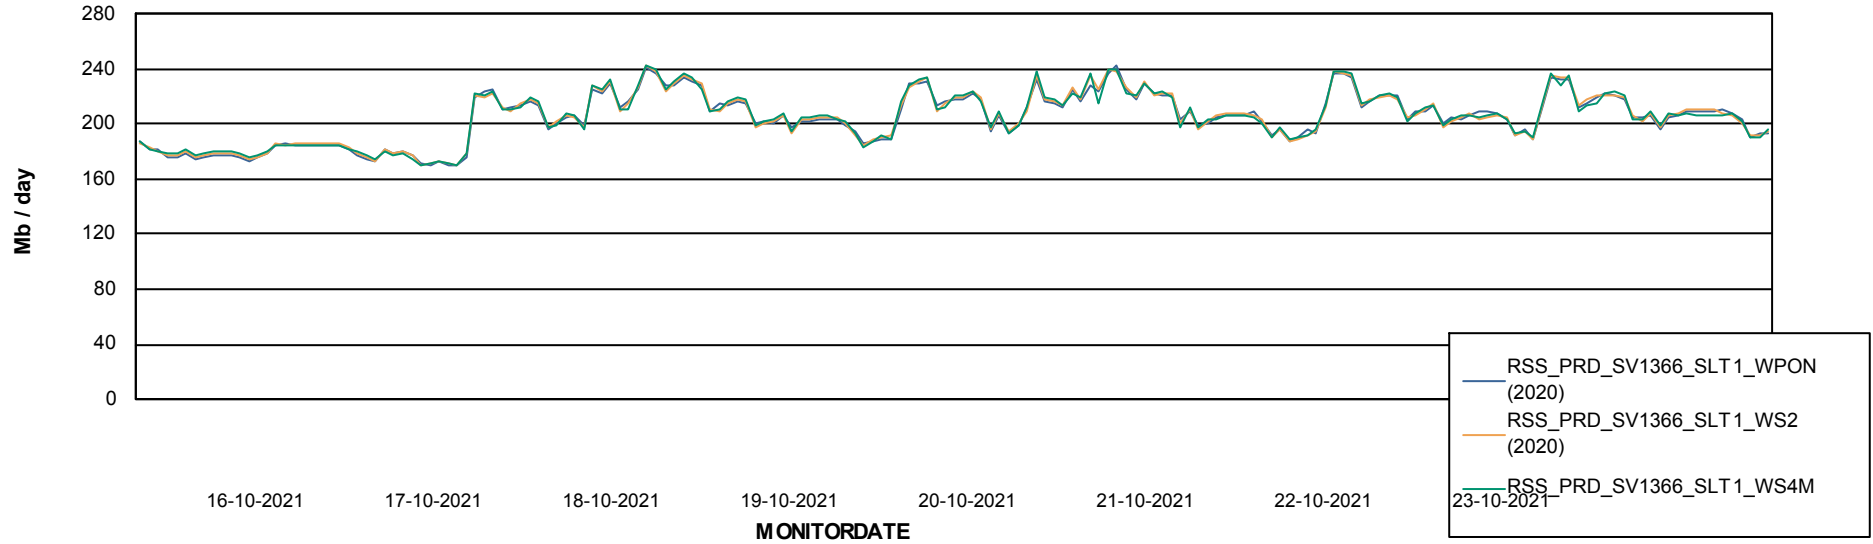

ABSSolute Application ReportServer Services

Avg memory used per ReportServer Service

Weekly SLA Customer Report

Customer RSS Production
Database ID 52

ABSSolute Web Component Services

Avg memory used per ABS Web component