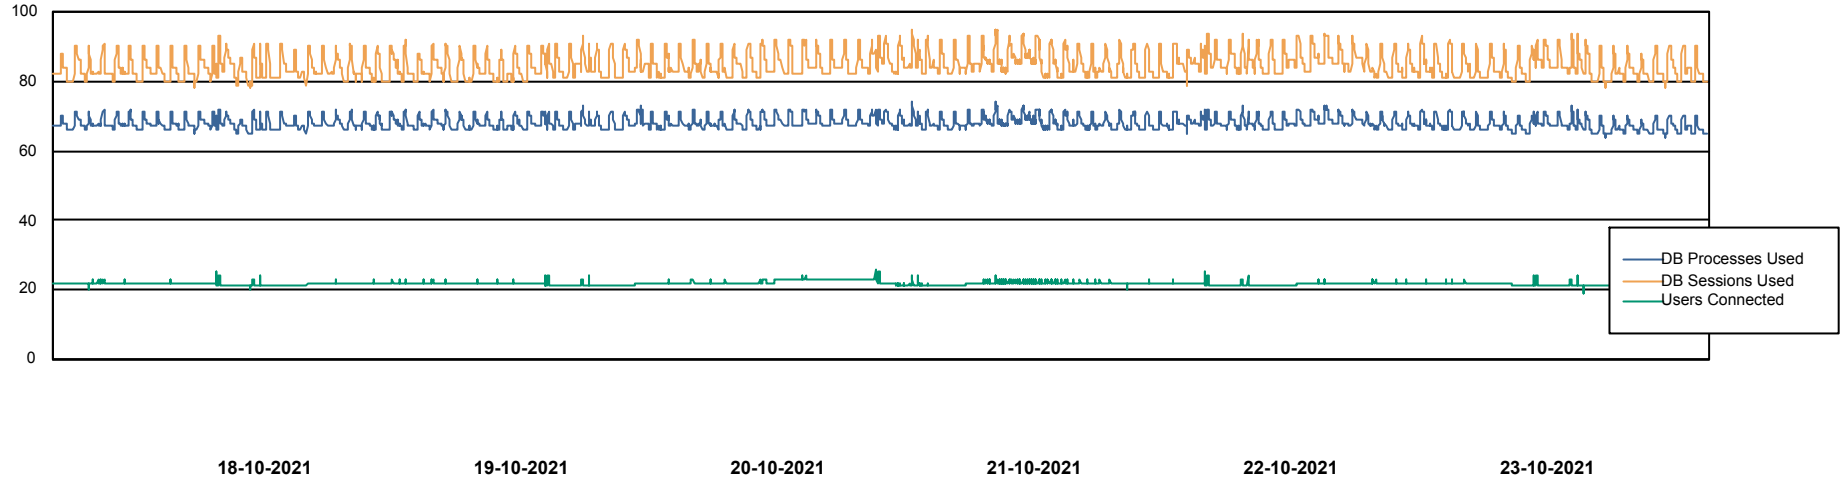

Database Performance RSS_DB_Primary (2020)

DB Processes Max 300
DB Sessions Max 472