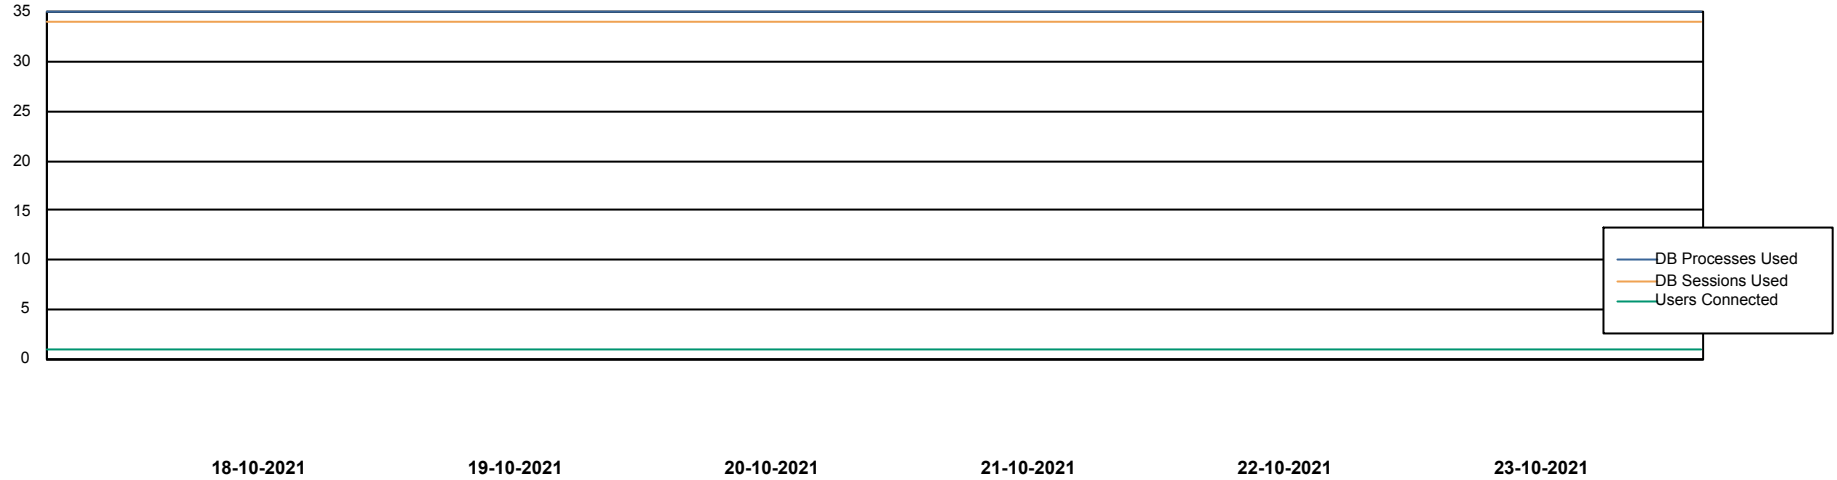

Database Performance RSS_DB_Standby (2020)

DB Processes Max 300
DB Sessions Max 472