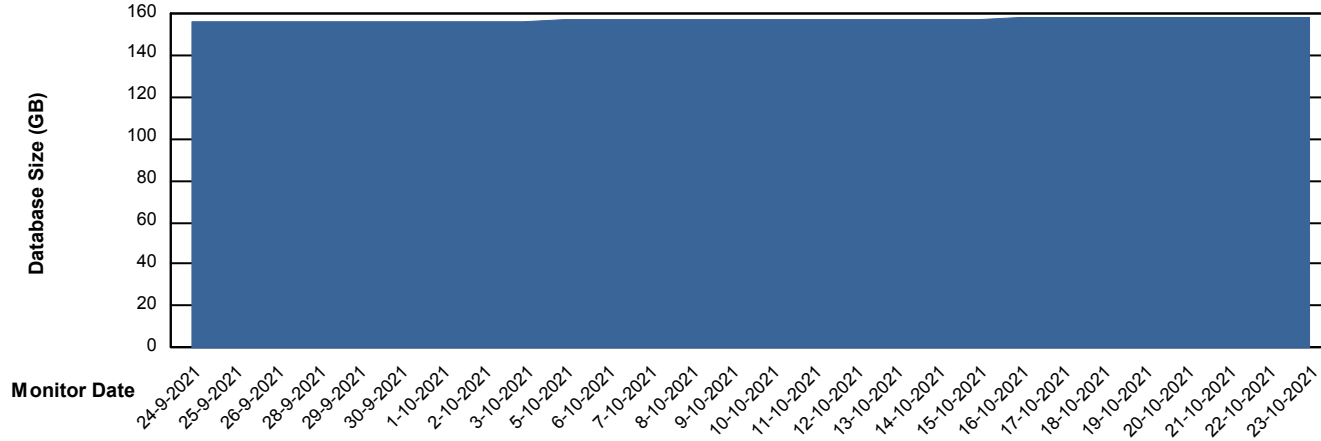

DB Processes Max 1,500

Weekly SLA Customer Report

Customer NIX_Production
Database ID 51

Database Performance NIXDB_Standby

DB Processes Max 300

Weekly SLA Customer Report

Customer NIX_Production
Database ID 51

DATABASE SIZE NIXDB_BI

Database growth over last month

DATABASE SIZE NIXDB_Production

Database growth over last month

Weekly SLA Customer Report

Customer NIX_Production
Database ID 51

Database Tablespace NIXDB_BI