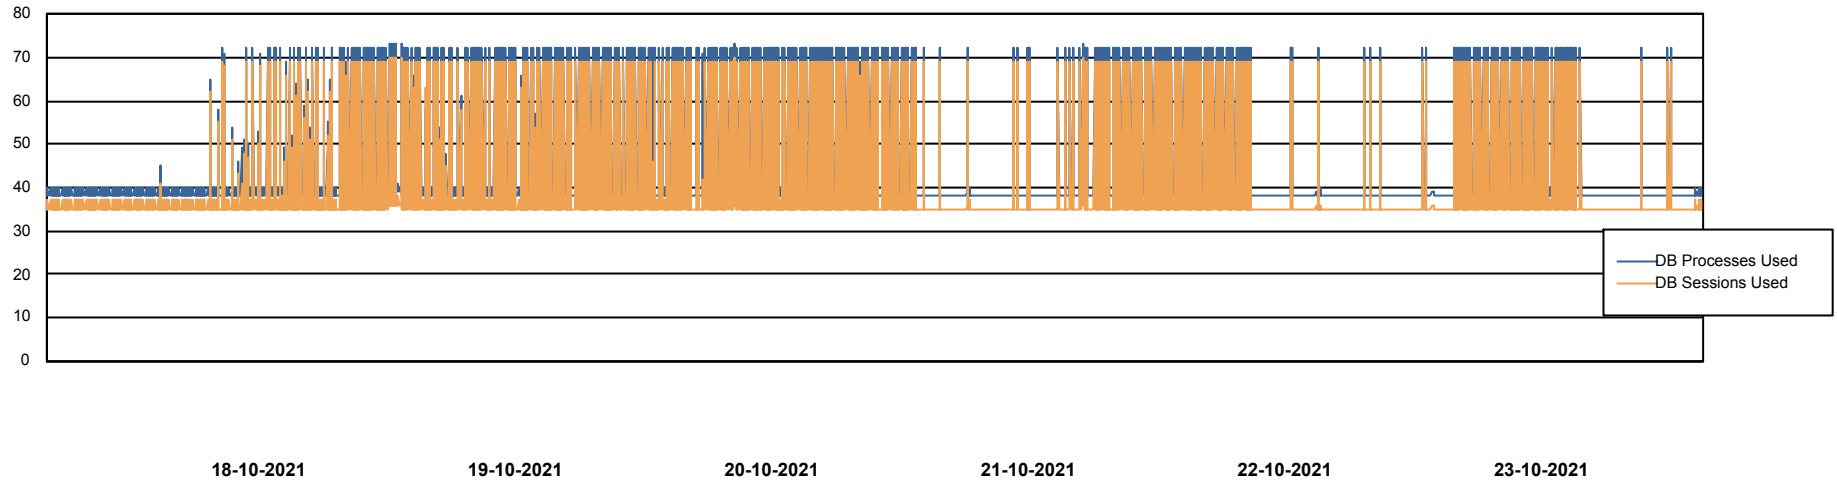

DB Processes Max 1,500

Weekly SLA Customer Report

Customer NIX_Production
Database ID 51

Database Performance NIXDB_Standby

DB Processes Max 300

Weekly SLA Customer Report

Customer NIX_Production
Database ID 51

DATABASE SIZE NIXDB_BI

Database growth over last month

DATABASE SIZE NIXDB_Production

Database growth over last month

Weekly SLA Customer Report

Customer NIX_Production
Database ID 51

Database Tablespace NIXDB_BI