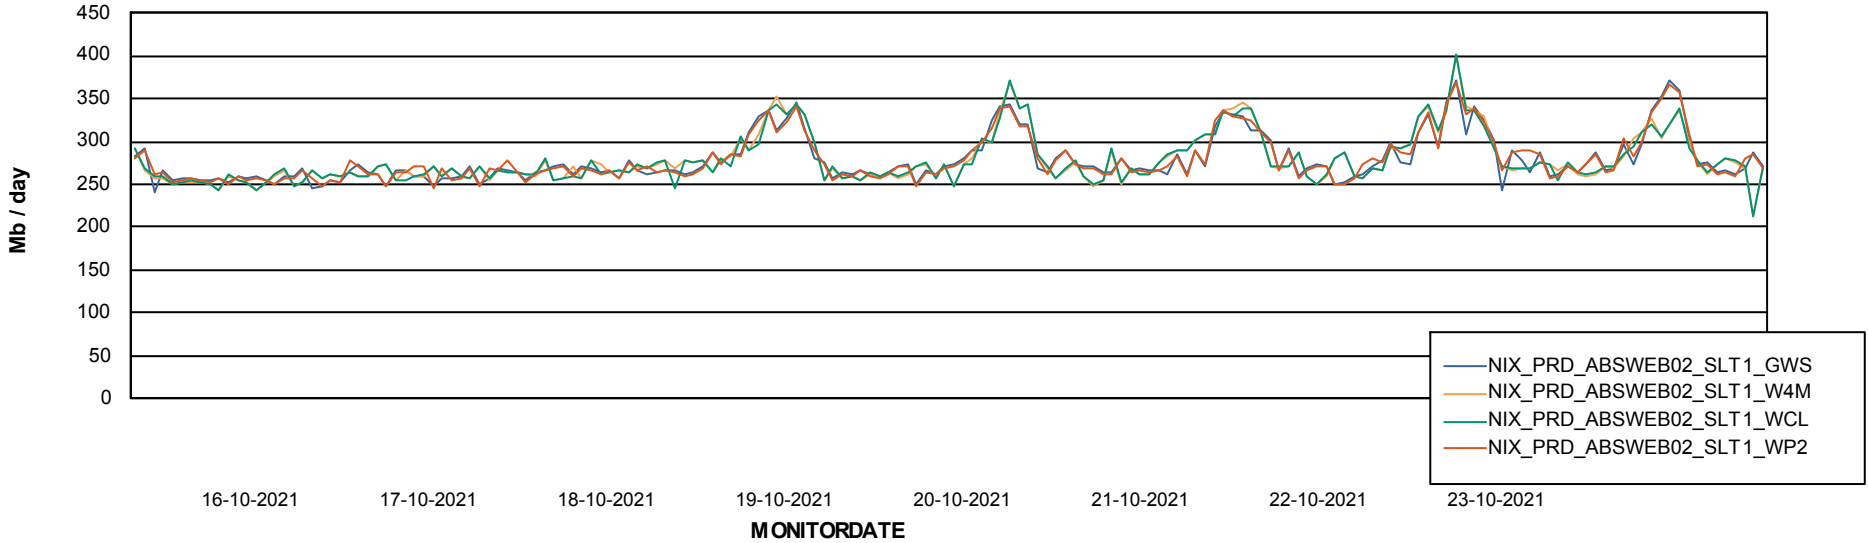

ABSSolute Application ReportServer Services

Avg memory used per ReportServer Service

Weekly SLA Customer Report

Customer NIX_Production
Database ID 51

ABSSolute Web Component Services

Avg memory used per ABS Web component