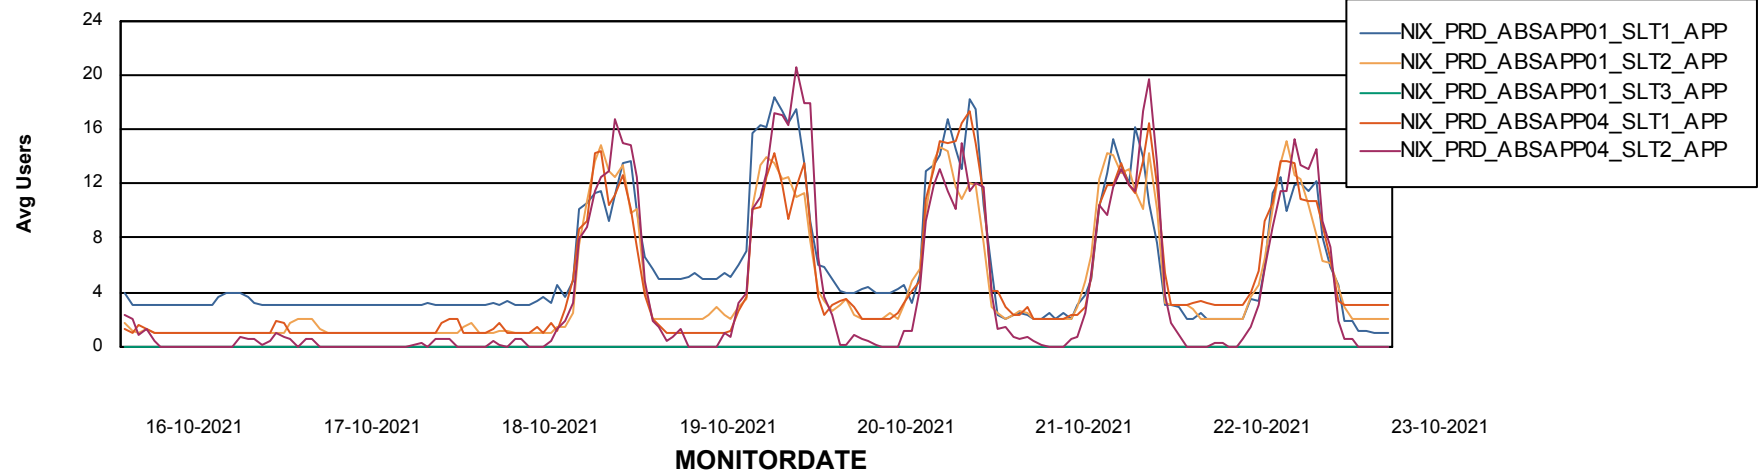

Weekly SLA Customer Report

Customer NIX_Production
Database ID 51

ABSSolute Application Server Services

Avg memory used per ABS Server Service

Avg users per day per ABS server

Weekly SLA Customer Report

Customer NIX_Production
Database ID 51