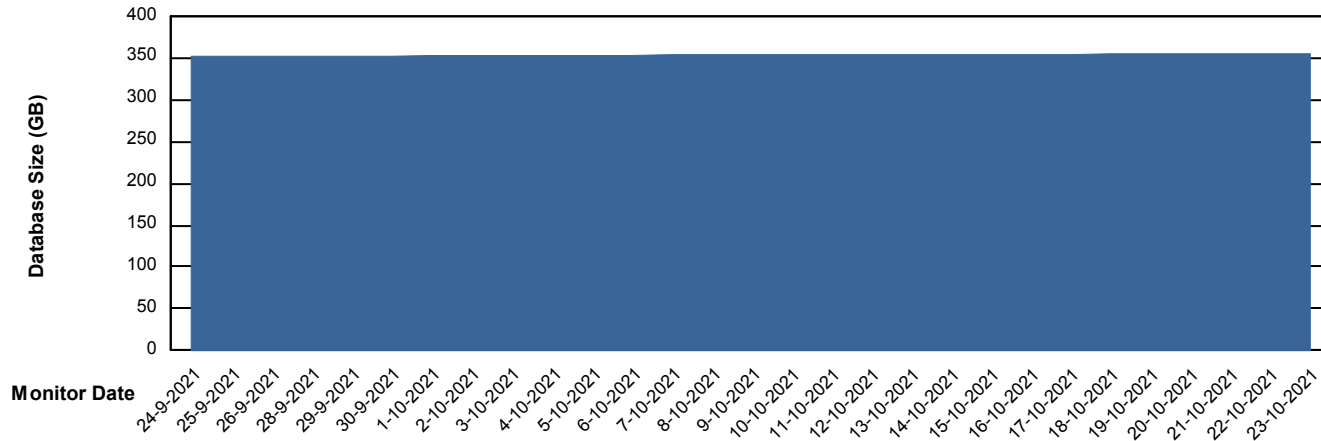

DB Processes Max 1,500

Weekly SLA Customer Report

Customer NIX_Production
Database ID 51

Database Performance NIXDB_Standby

DB Processes Max 300

Weekly SLA Customer Report

Customer NIX_Production
Database ID 51

DATABASE SIZE NIXDB_BI

Database growth over last month

DATABASE SIZE NIXDB_Production

Database growth over last month

Weekly SLA Customer Report

Customer NIX_Production
Database ID 51

Database Tablespace NIXDB_BI