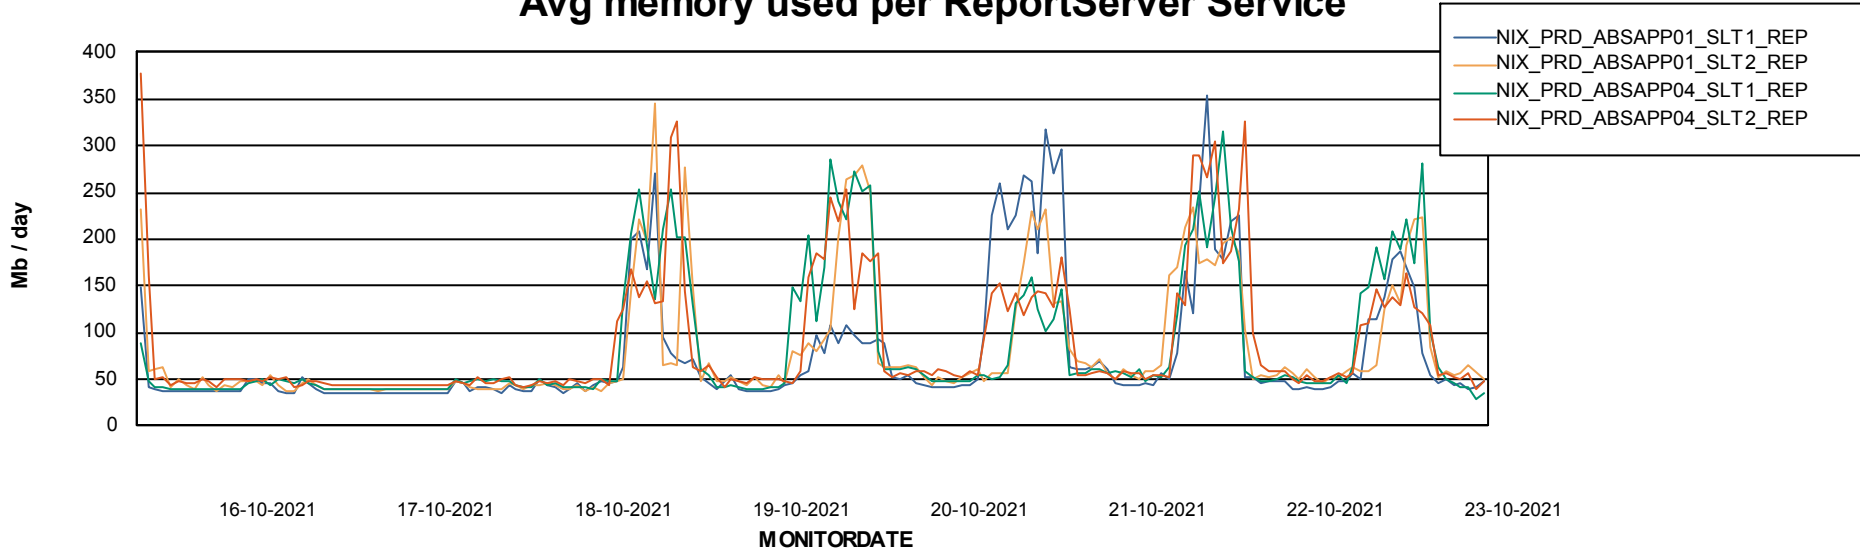

ABSSolute Application ReportServer Services

Avg memory used per ReportServer Service