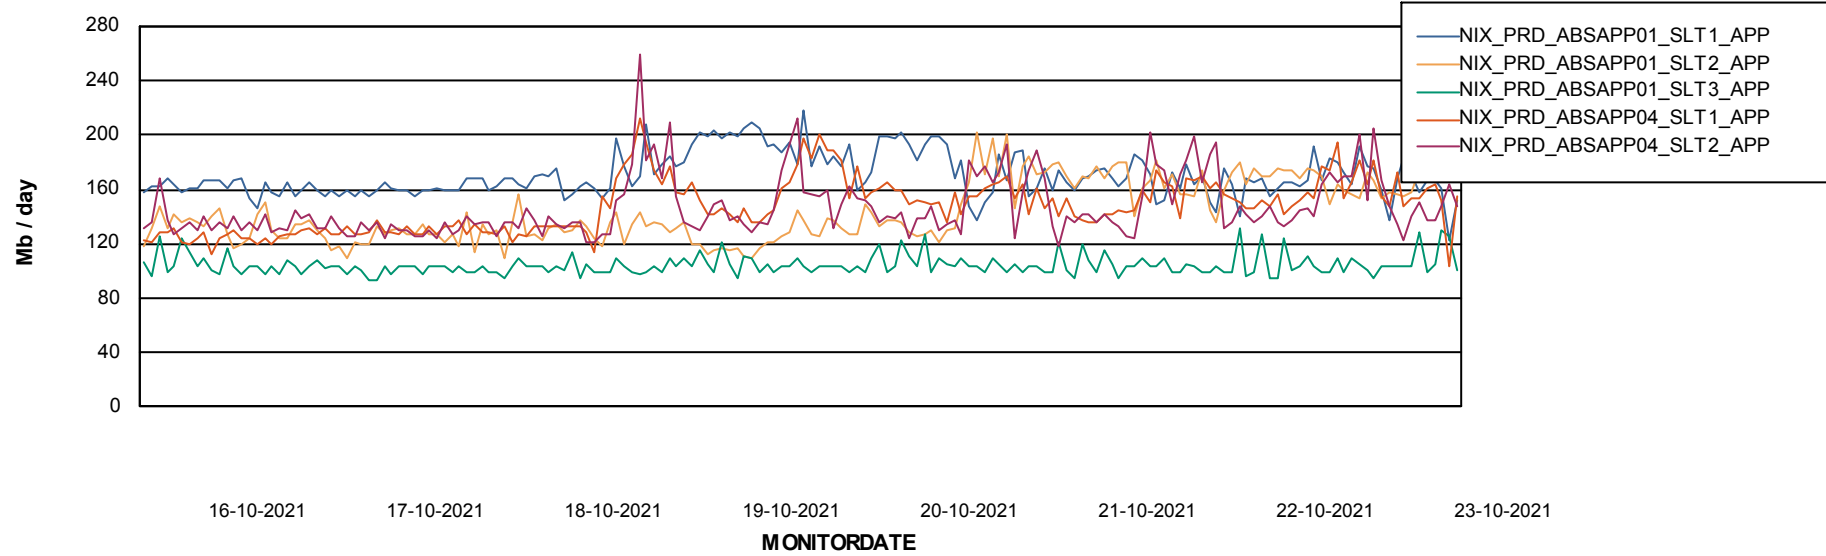

ABSSolute Application Server Services

Avg memory used per ABS Server Service