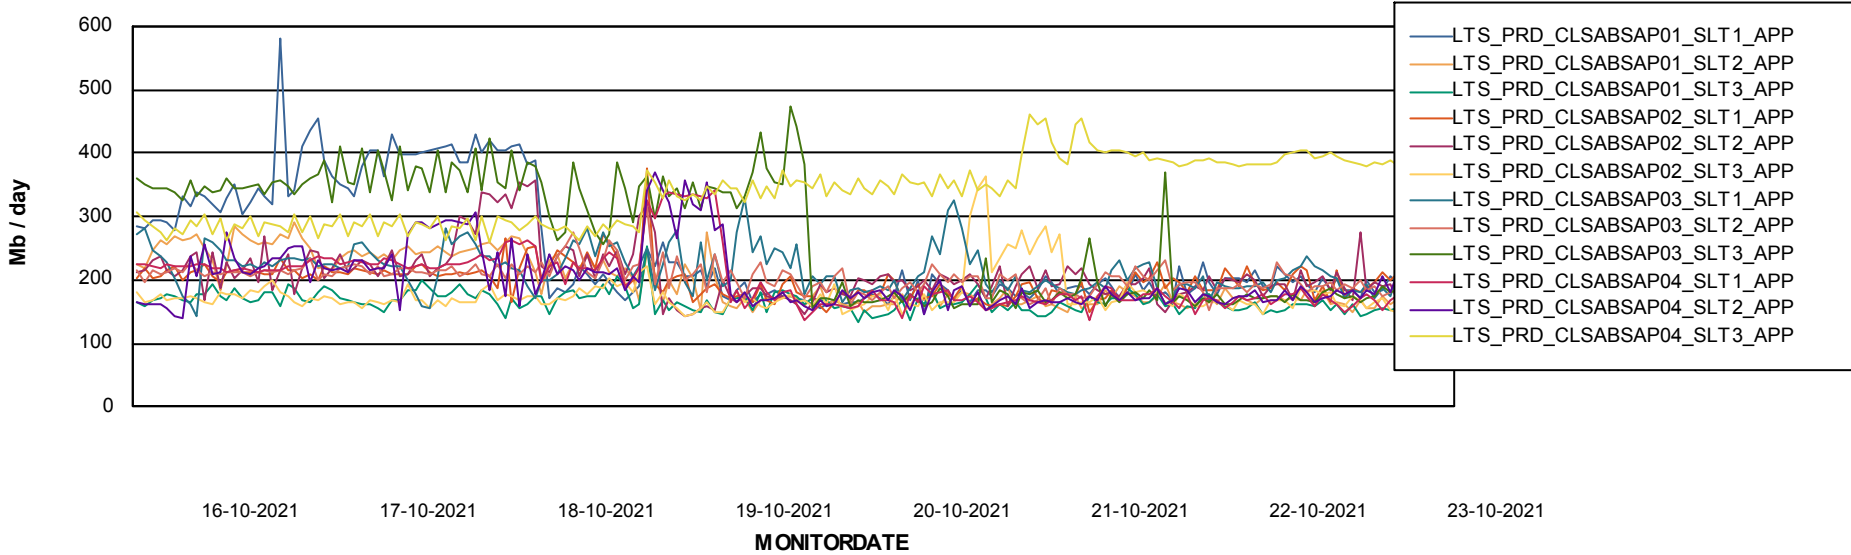

ABSSolute Application Server Services

Avg memory used per ABS Server Service