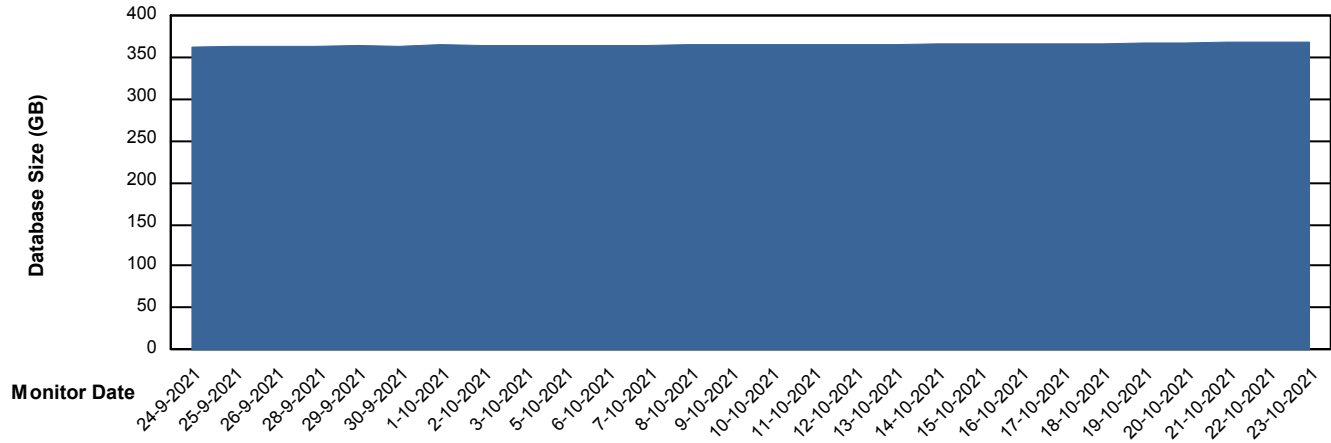

Weekly SLA Customer Report

Customer LTS(CleanLease)_Production
Database ID 126

DATABASE SIZE LTS_PROD_CLSABSBI01_BI

Database growth over last month

DATABASE SIZE LTS_PROD_CLSABSDB01_PRDB

Database growth over last month