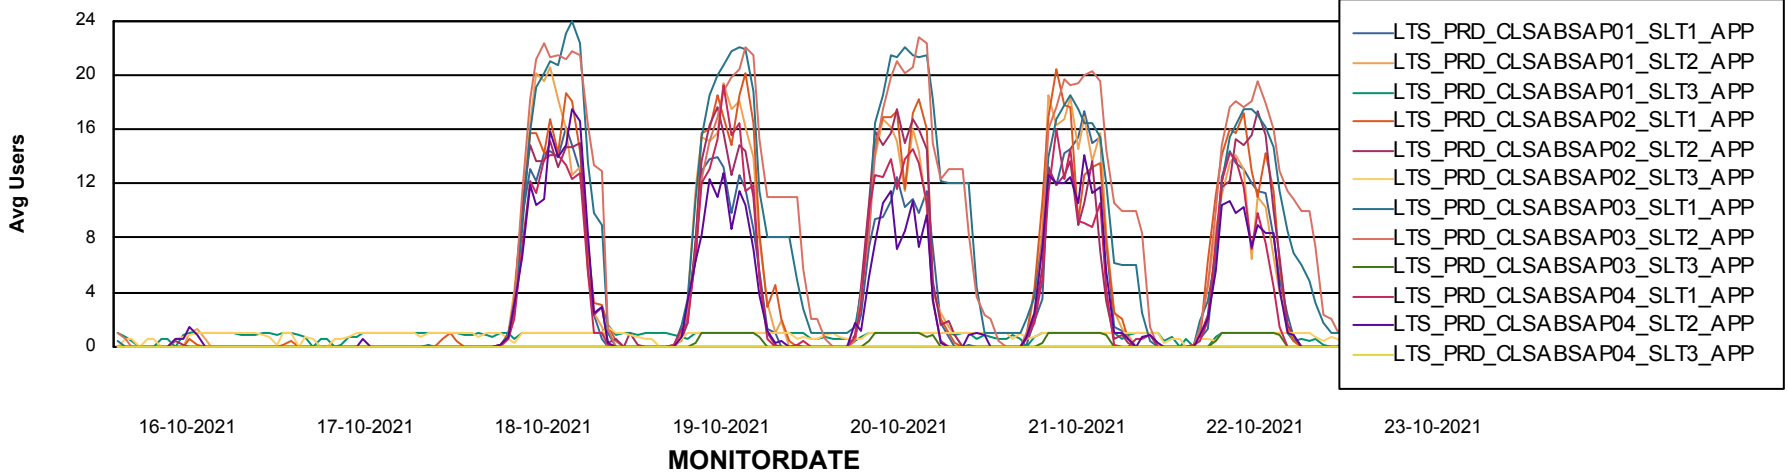

Weekly SLA Customer Report

Customer LTS(CleanLease)_Production
Database ID 126

ABSSolute Application Server Services

Avg memory used per ABS Server Service

Avg users per day per ABS server

Weekly SLA Customer Report