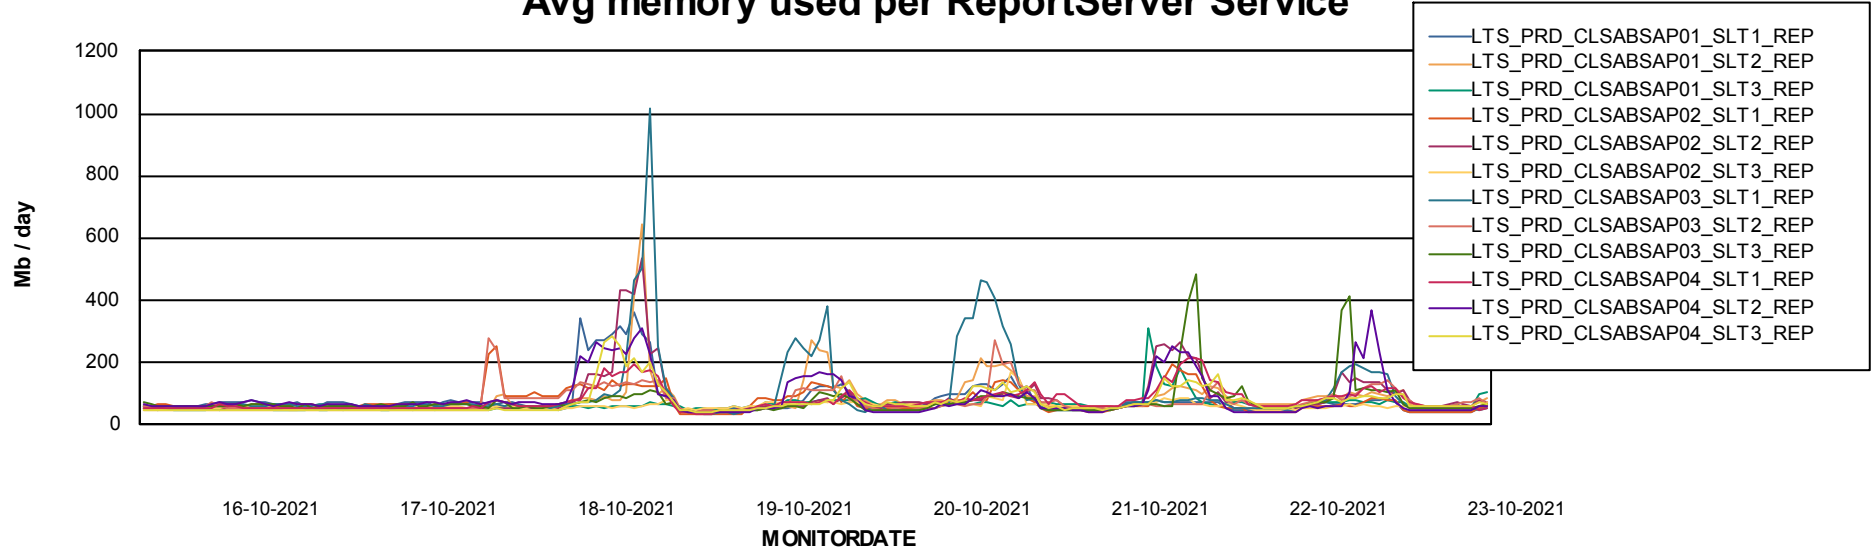

ABSSolute Application ReportServer Services

Avg memory used per ReportServer Service