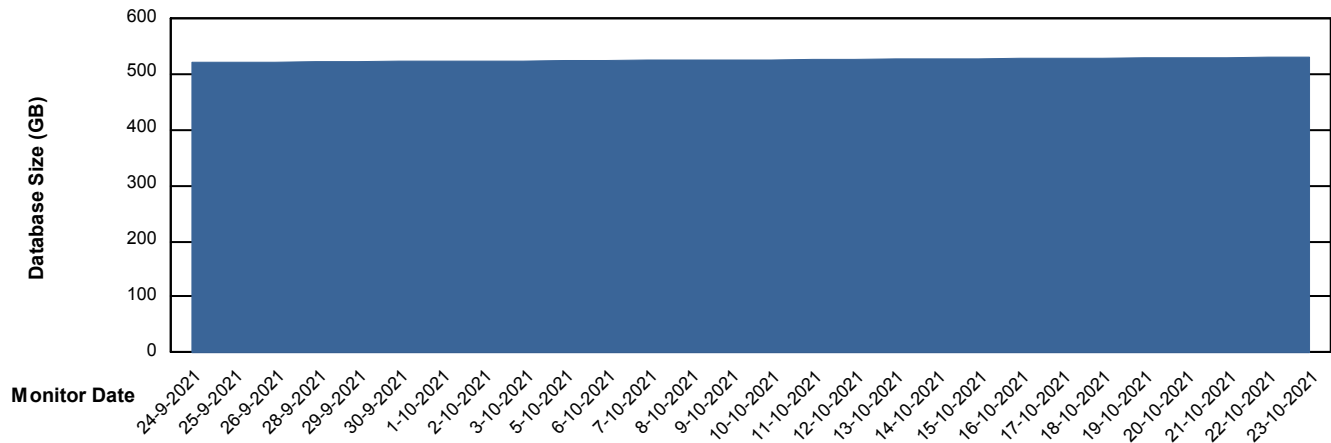

Weekly SLA Customer Report

Customer LTS(CleanLease)_Production
Database ID 126

DATABASE SIZE LTS_PROD_CLSABSBI01_BI

Database growth over last month

DATABASE SIZE LTS_PROD_CLSABSDB01_PRDB

Database growth over last month