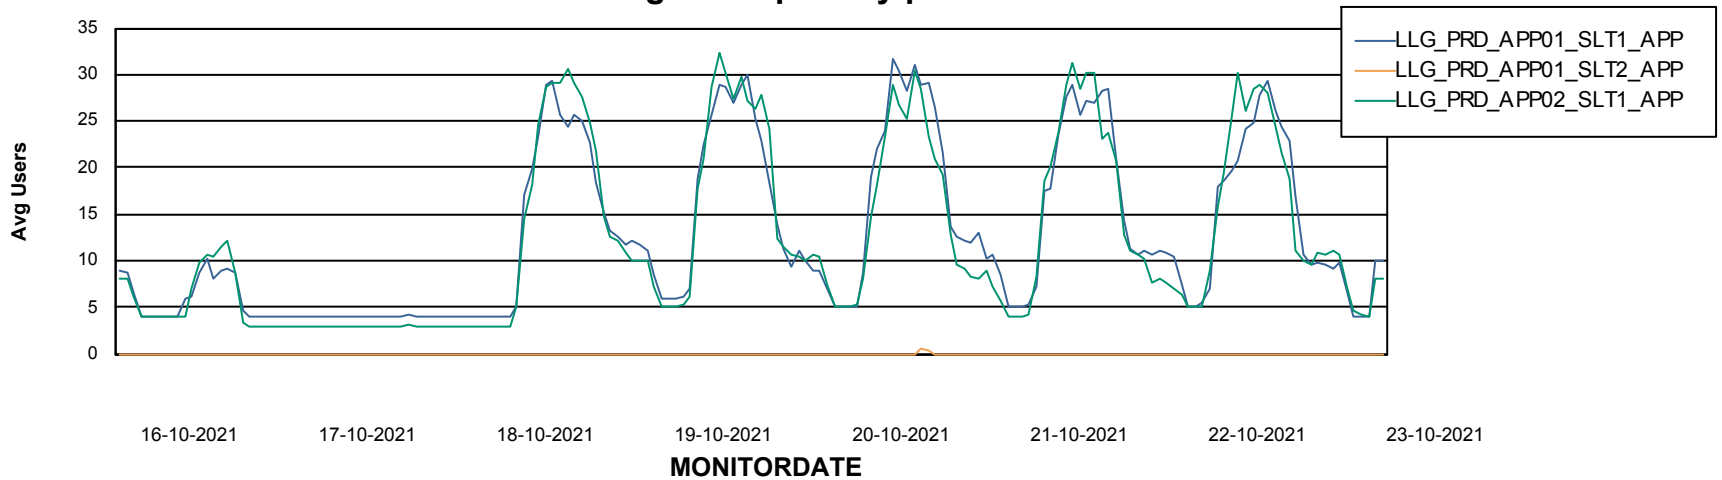

Avg users per day per ABS server