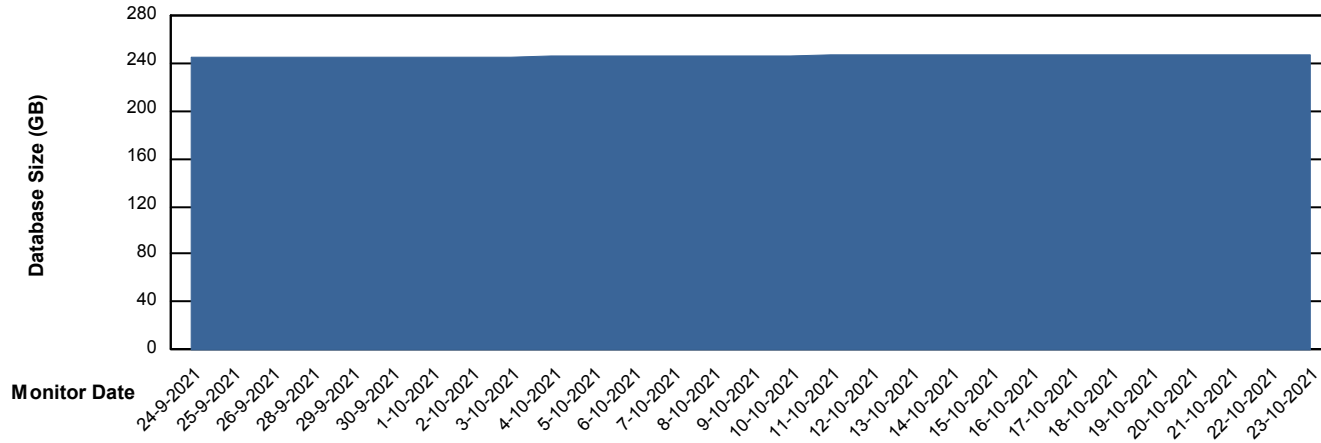

DB Processes Max 1,000

Weekly SLA Customer Report

Customer LLG_Production
Database ID 53

DATABASE SIZE LLGDB_Production

Database growth over last month

DATABASE SIZE LLGDBBI_Production

Database growth over last month