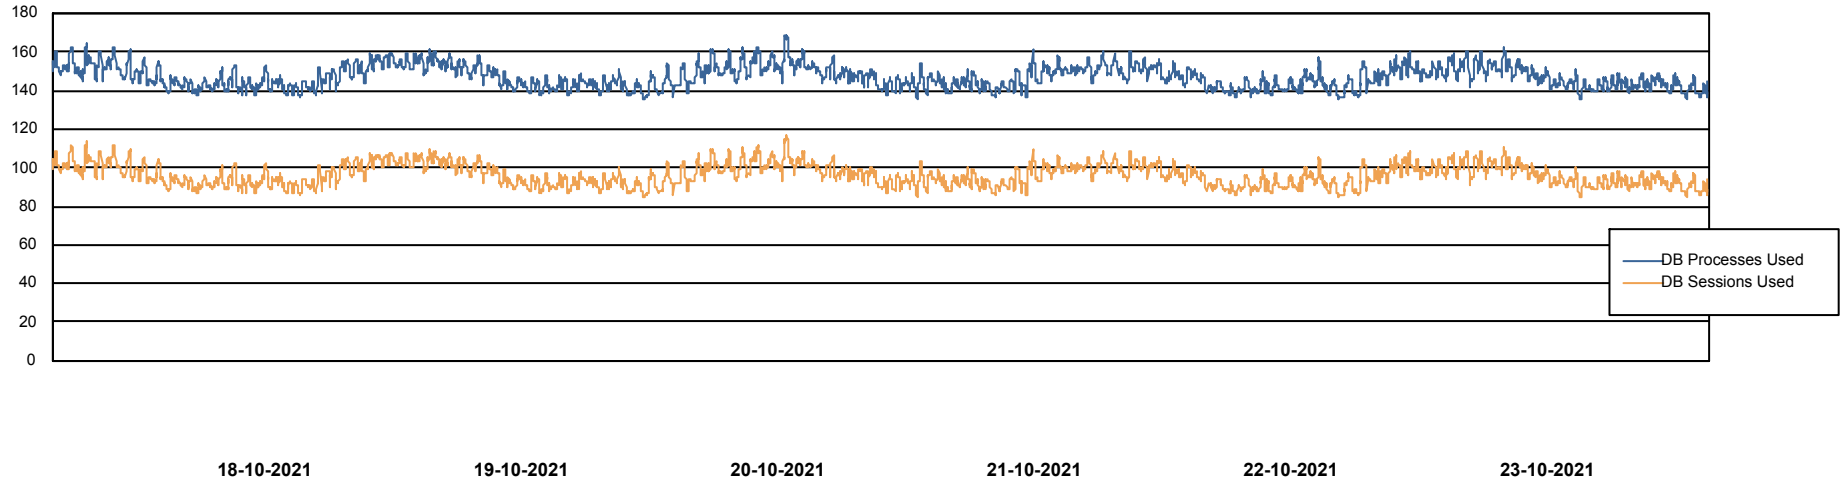

Database Performance LLGDB_Production

DB Processes Max 300