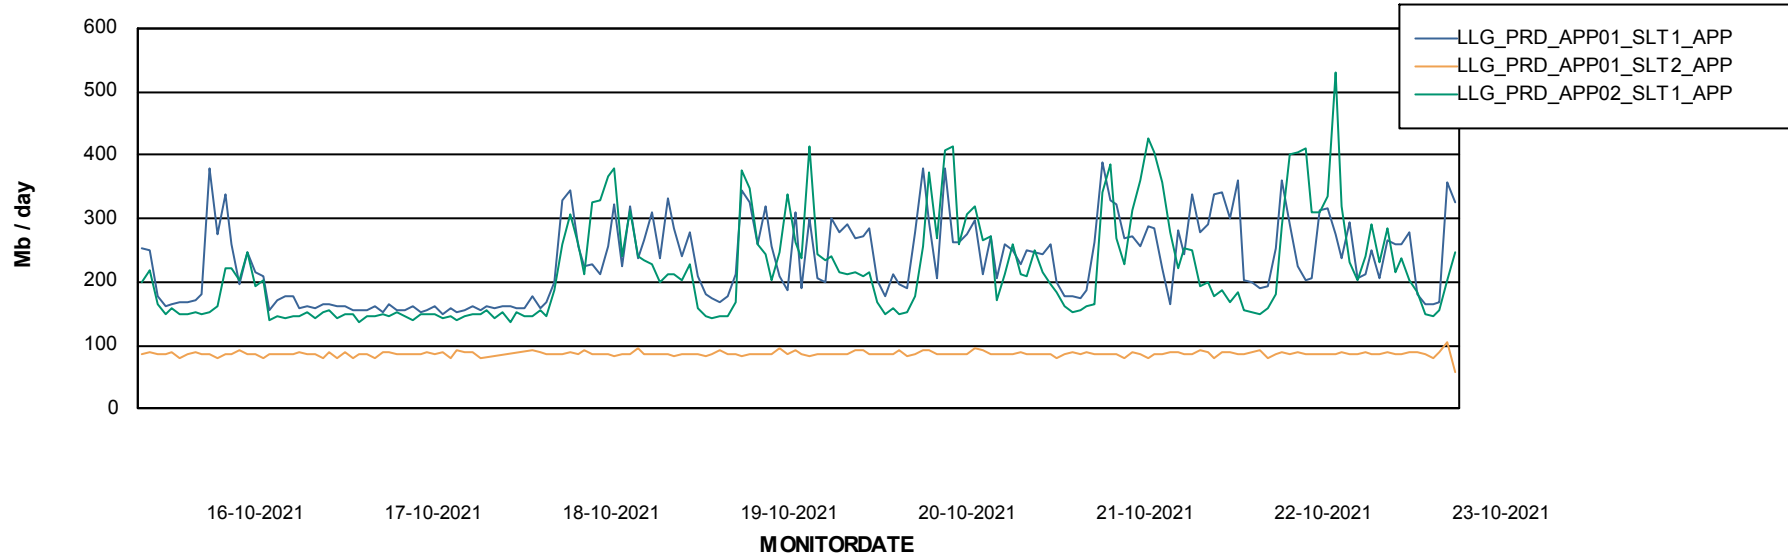

ABSSolute Application Server Services

Avg memory used per ABS Server Service