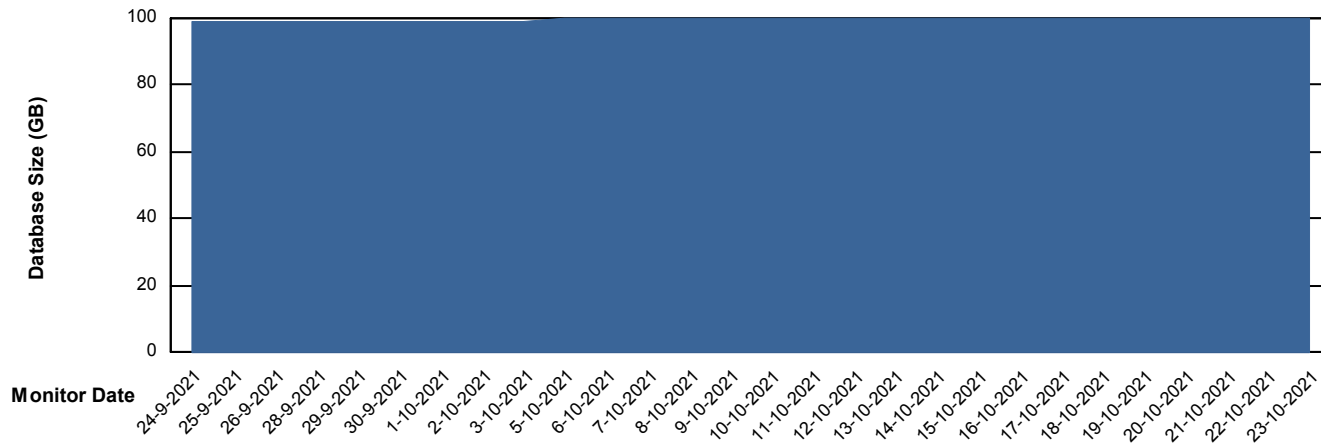

DB Processes Max 1,000

Weekly SLA Customer Report

Customer LLG_Production
Database ID 53

DATABASE SIZE LLGDB_Production

Database growth over last month

DATABASE SIZE LLGDBBI_Production

Database growth over last month