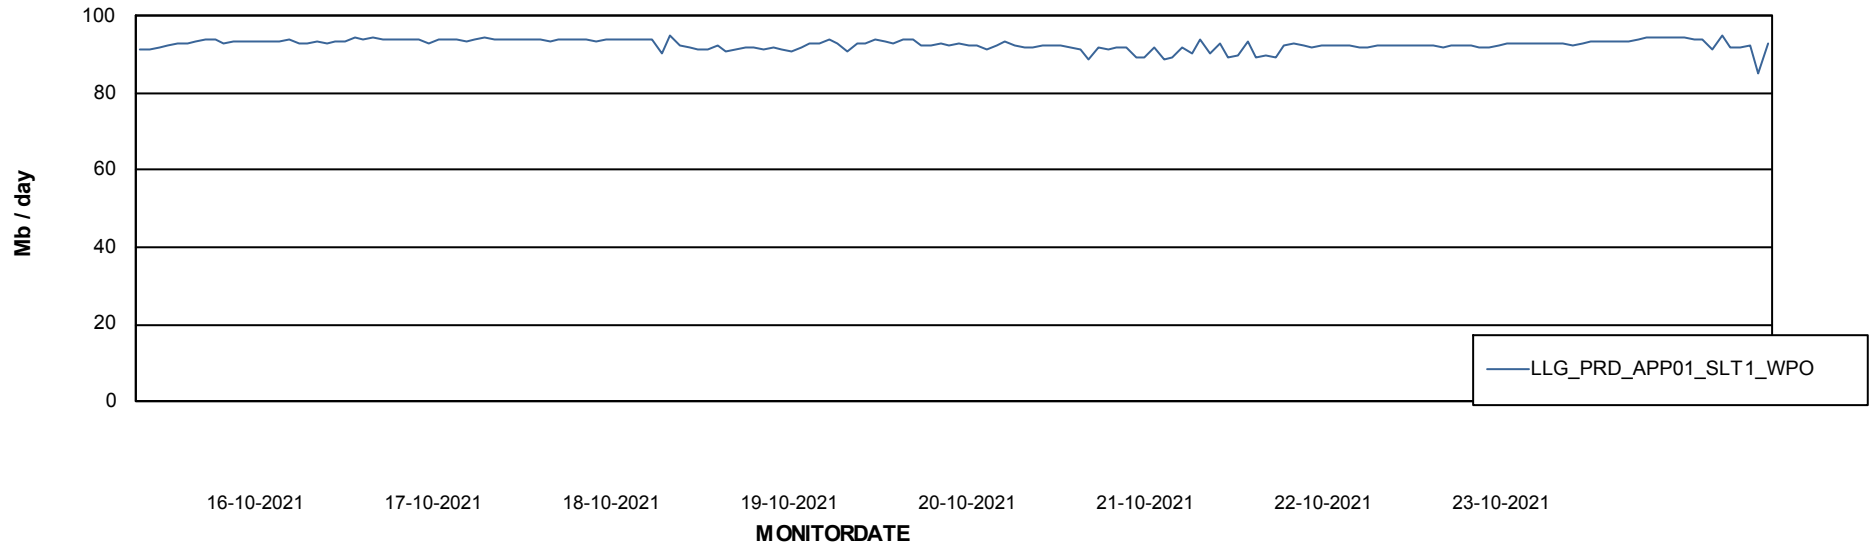

ABSSolute Application Server Services

Avg memory used per ABS Web component