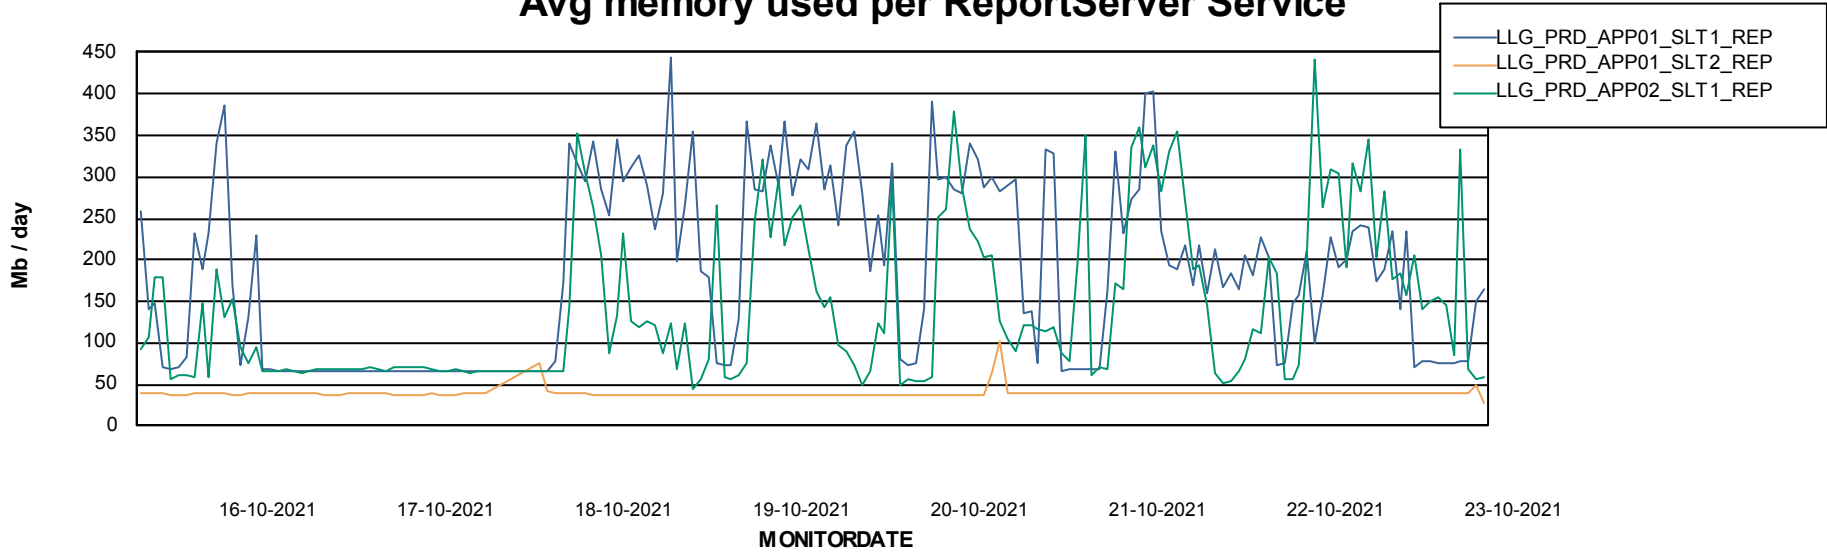

ABSolute Application Server Services

Avg memory used per ReportServer Service