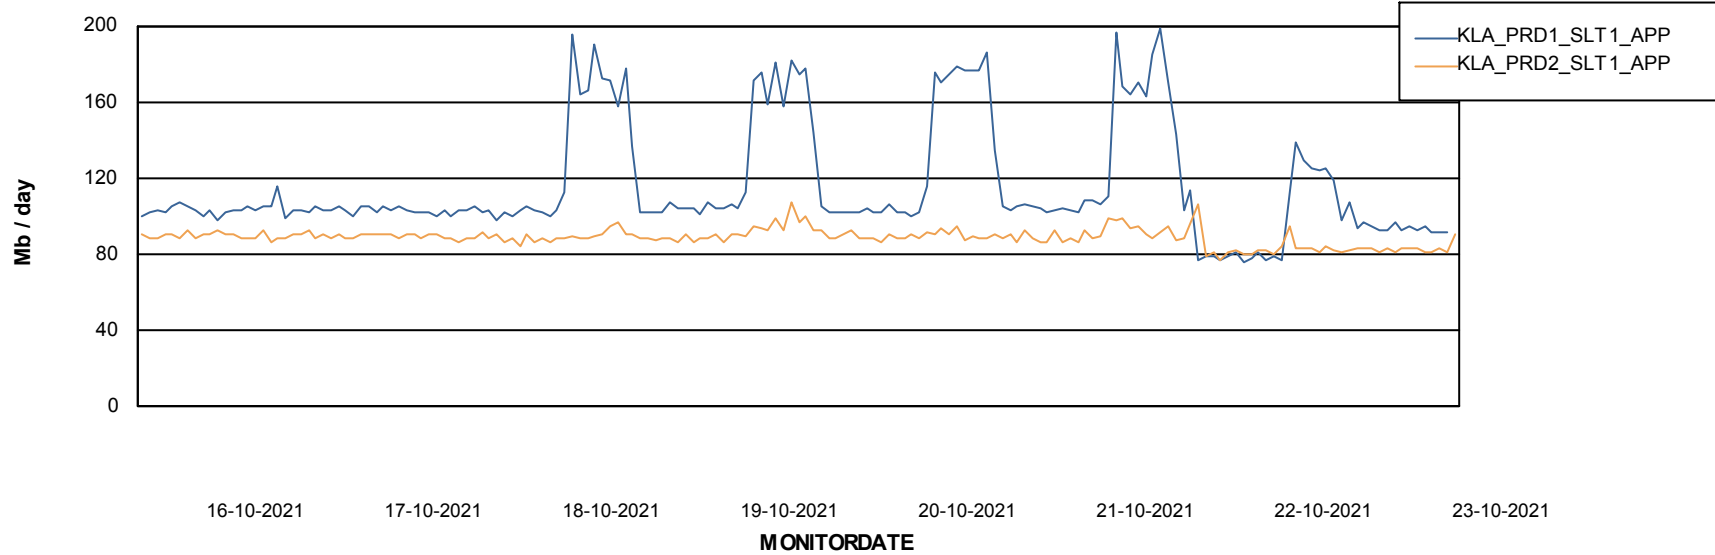

ABSSolute Application Server Services

Avg memory used per ABS Server Service