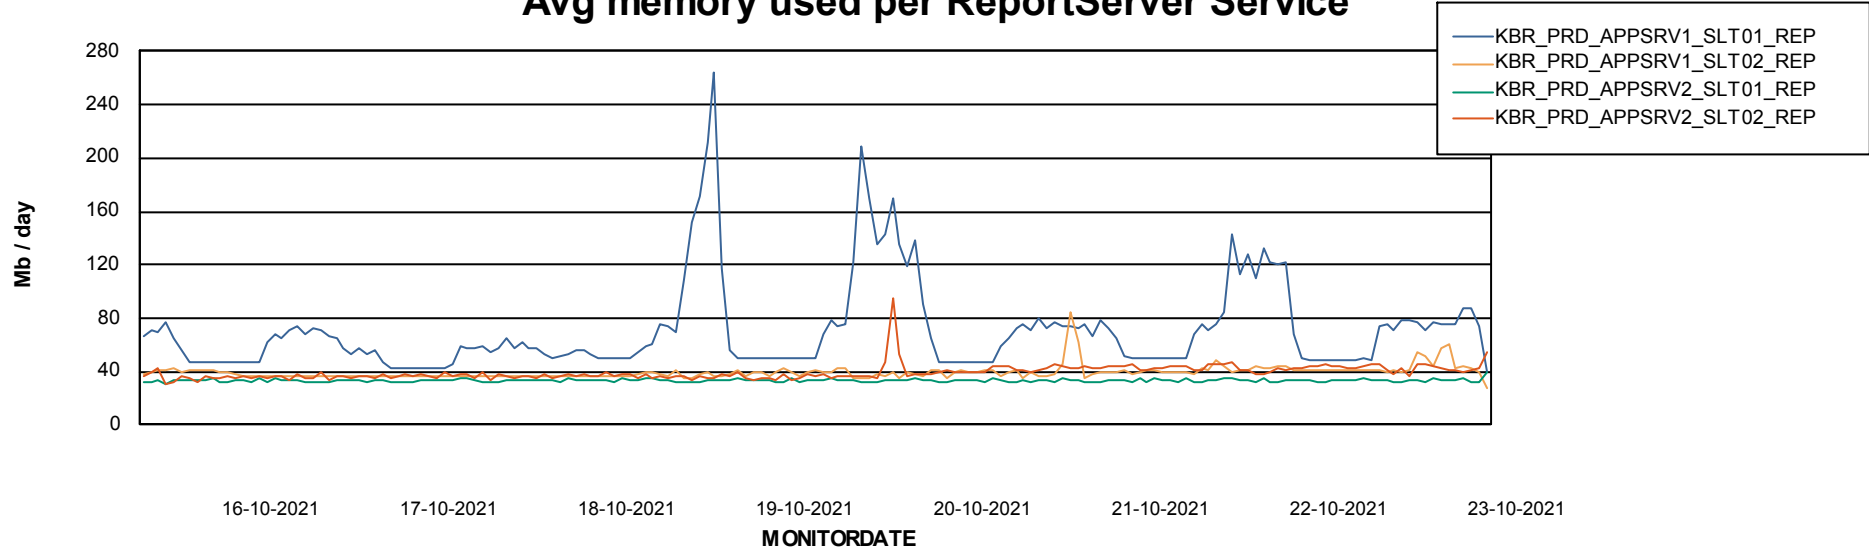

ABSSolute Application Server Services

Avg memory used per ReportServer Service