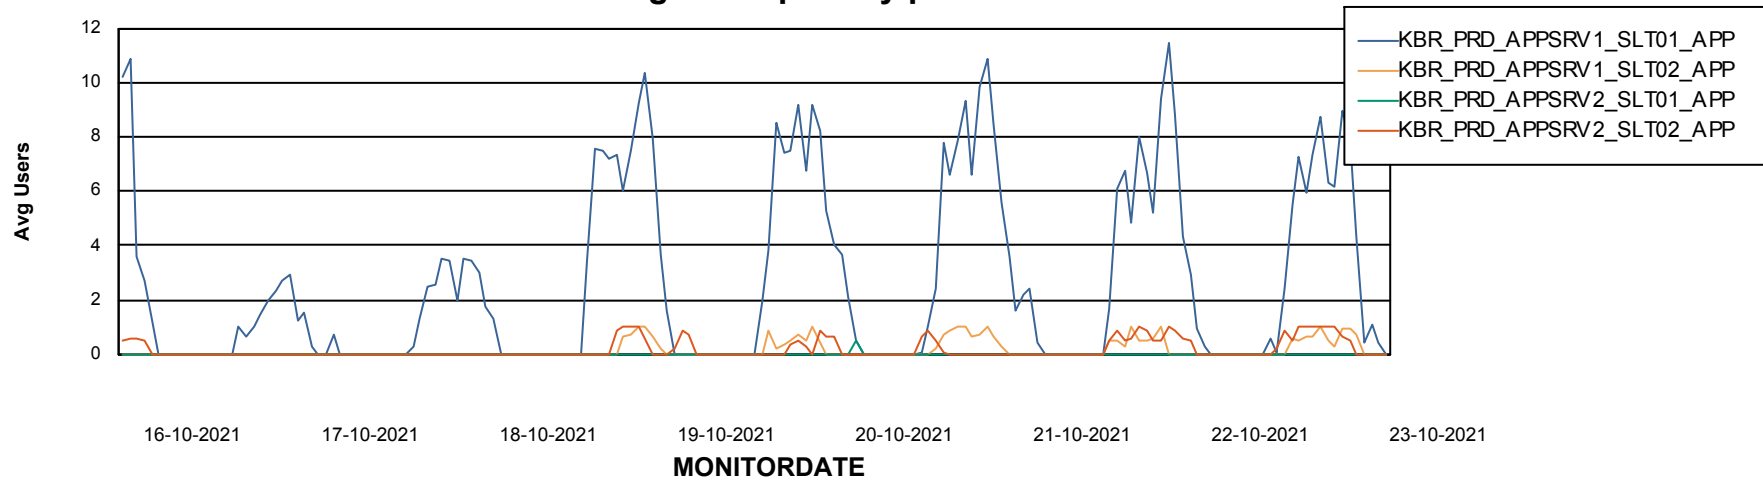

Avg users per day per ABS server