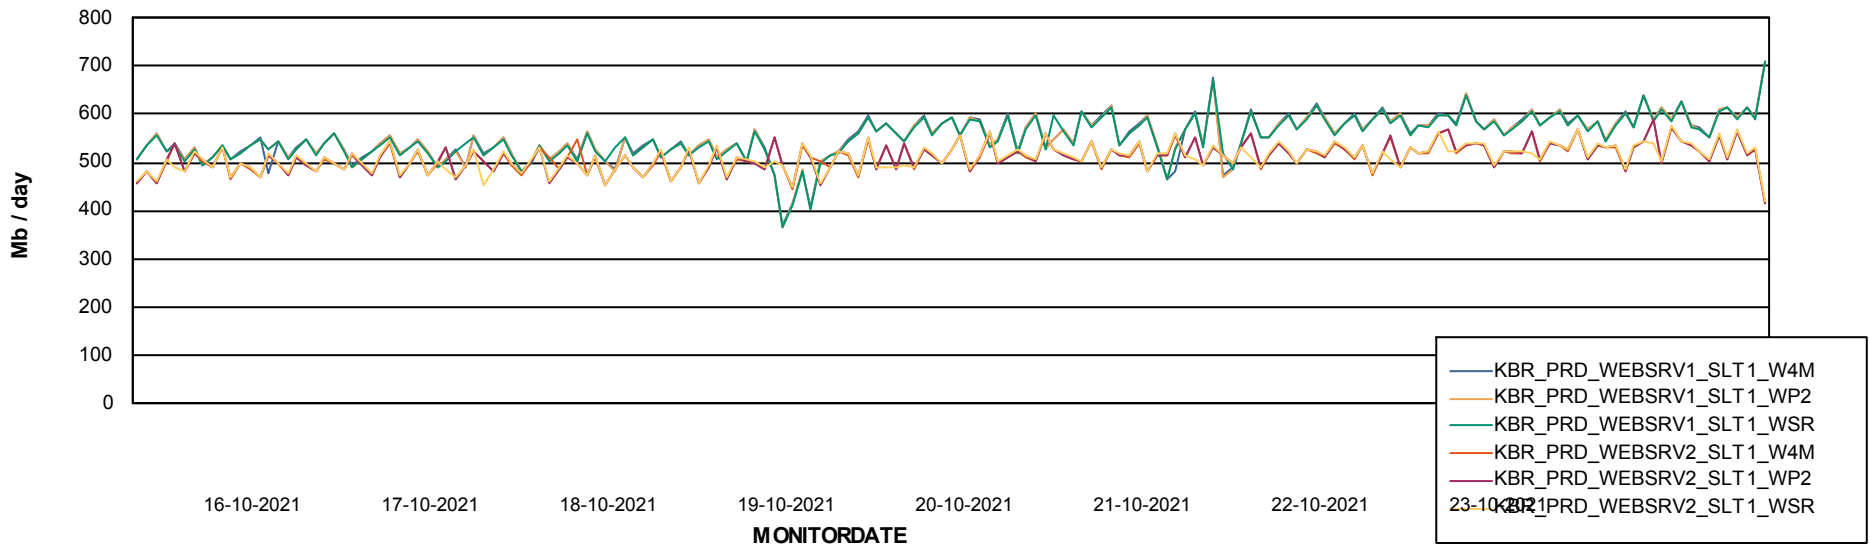

ABSSolute Web Component Services

Avg memory used per ABS Web component