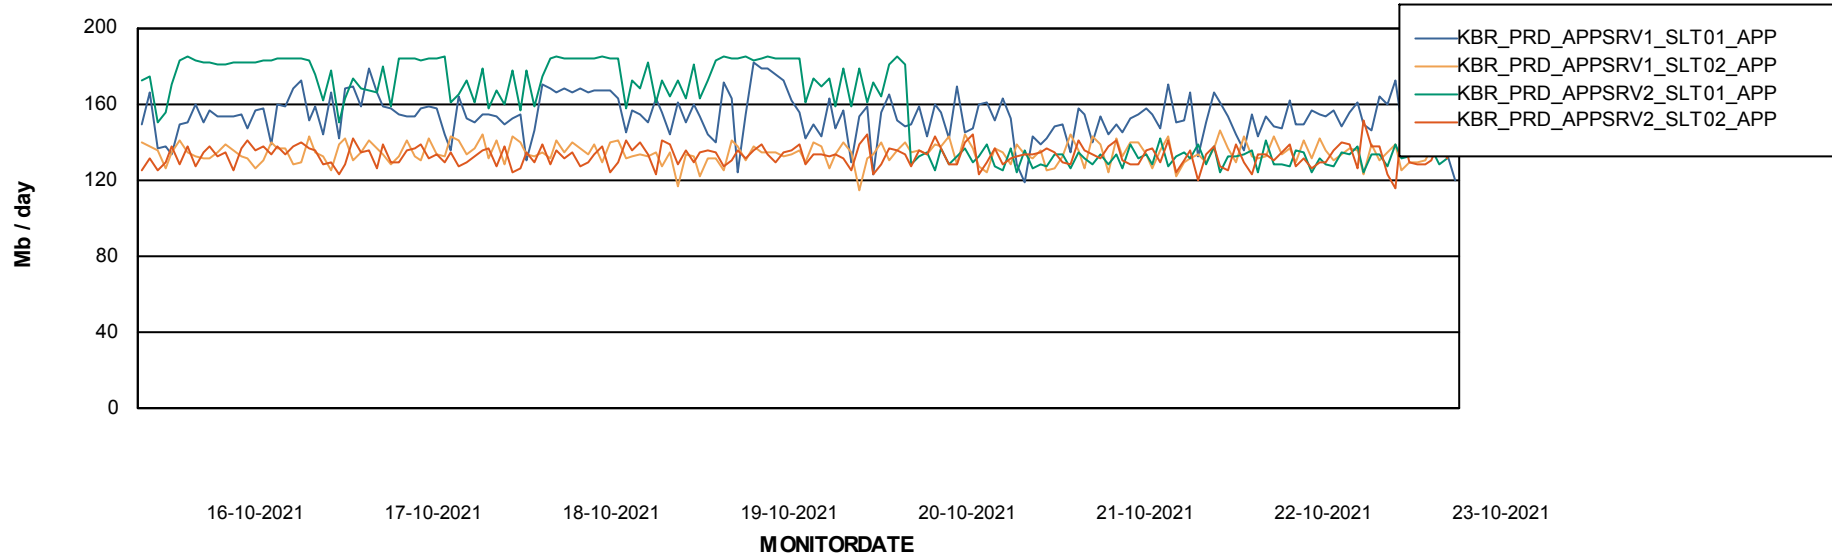

Date	Tablespace Name	Filesize (Gb)	Usedsize (Gb)	Percentage free
23-10-2021	ABSDATA	4	1	79
	INDX	8	0	100
22-10-2021	ABSDATA	4	1	79
	INDX	8	0	100
21-10-2021	ABSDATA	4	1	79
	INDX	8	0	100
20-10-2021	ABSDATA	4	1	79
	INDX	8	0	100
19-10-2021	ABSDATA	4	1	79
	INDX	8	0	100
18-10-2021	ABSDATA	4	1	80
	INDX	8	0	100
17-10-2021	ABSDATA	4	1	80
	INDX	8	0	100

Weekly SLA Customer Report

Customer KBR_Production
Database ID 117

ABSSolute Application Server Services

Avg memory used per ABS Server Service

Weekly SLA Customer Report

Customer KBR_Production
Database ID 117