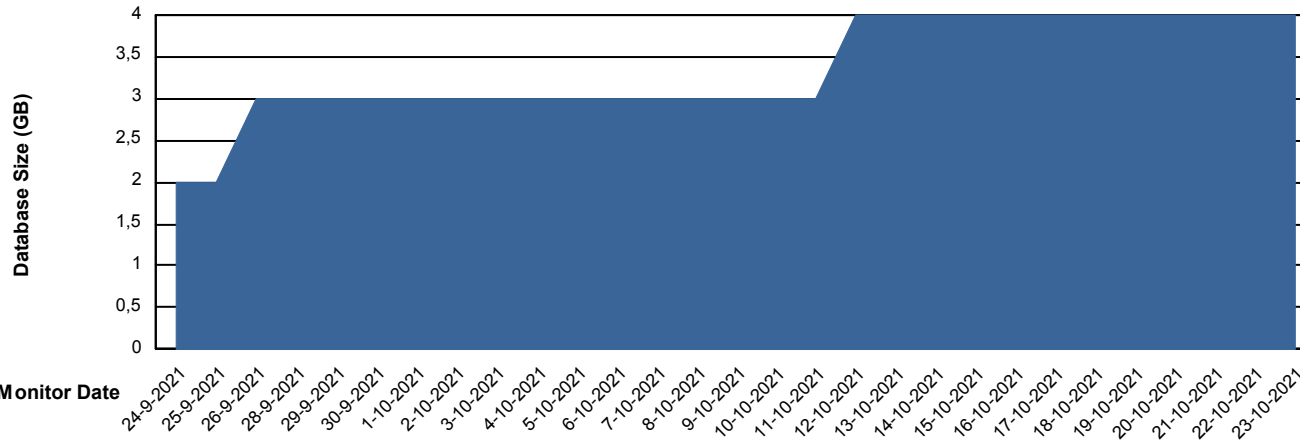

Database Performance KBR_PRD_DB-SRV1_DB

Weekly SLA Customer Report

Customer KBR_Production
 Database ID 117

DATABASE SIZE KBR_PRD_DB-SRV1_DB

Database growth over last month

Database Tablespace KBR_PRD_DB-SRV1_DB

Date	Tablespace Name	Filesize (Gb)	Usedsize (Gb)	Percentage free
23-10-2021	ABSDATA	4	1	79
	INDX	8	0	100
22-10-2021	ABSDATA	4	1	79
	INDX	8	0	100
21-10-2021	ABSDATA	4	1	79
	INDX	8	0	100
20-10-2021	ABSDATA	4	1	79
	INDX	8	0	100
19-10-2021	ABSDATA	4	1	79
	INDX	8	0	100
18-10-2021	ABSDATA	4	1	80
	INDX	8	0	100
17-10-2021	ABSDATA	4	1	80
	INDX	8	0	100