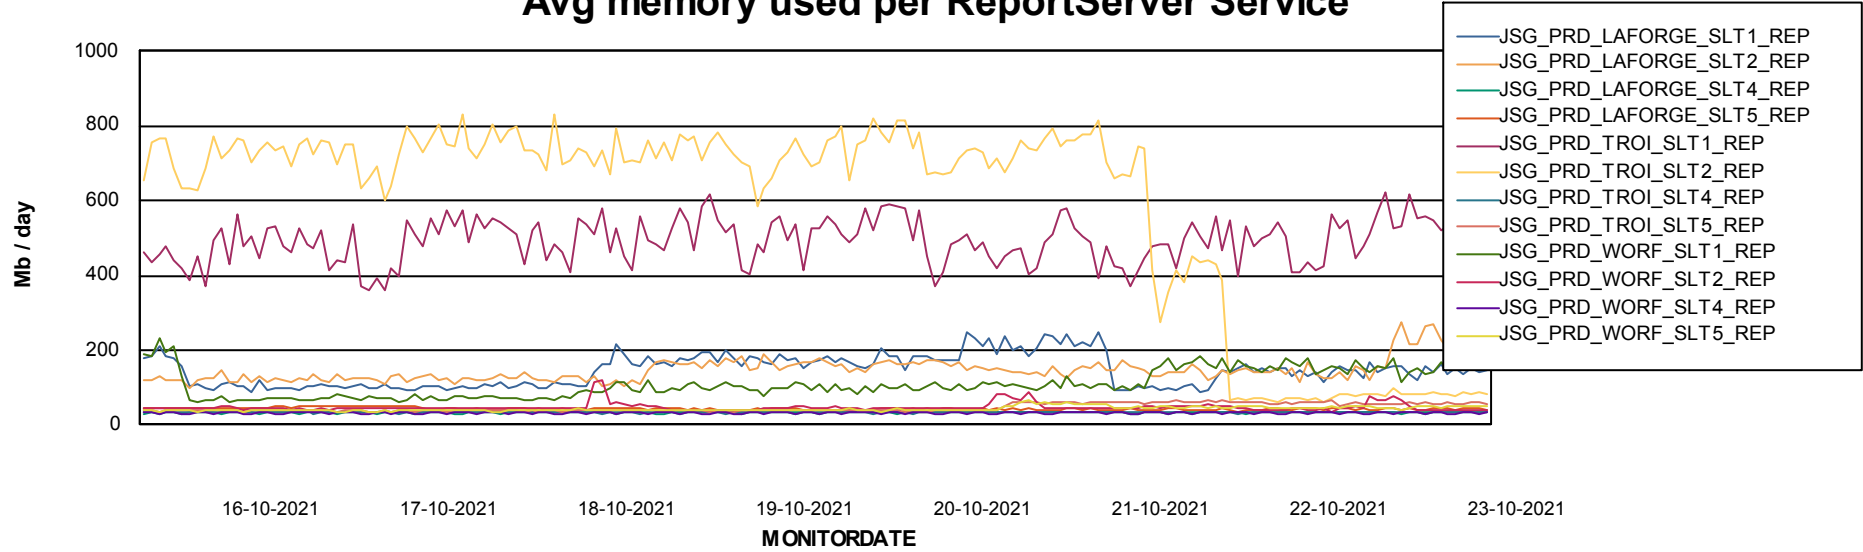

Avg memory used per ABS Server Service

Avg users per day per ABS server

Weekly SLA Customer Report

Customer JSG_Production
Database ID 102

ABSSolute Application ReportServer Services

Avg memory used per ReportServer Service