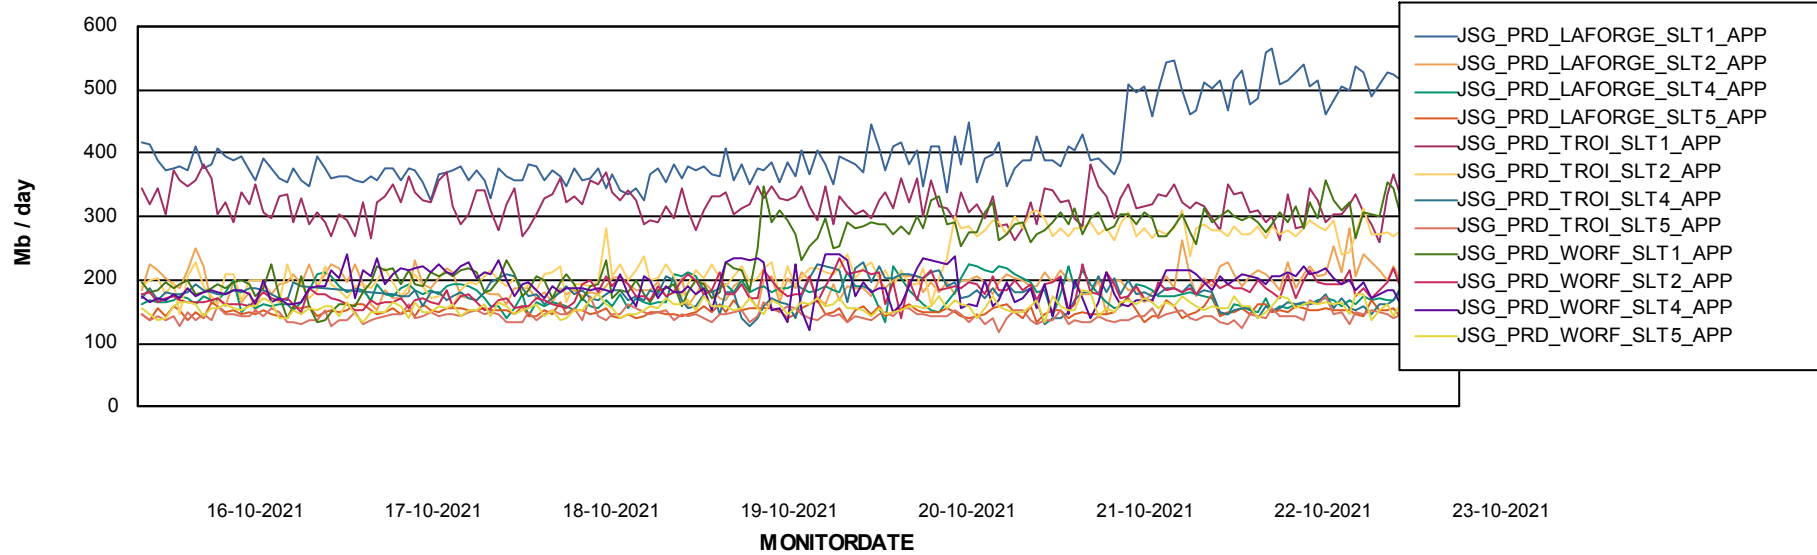

ABSSolute Application Server Services

Avg memory used per ABS Server Service