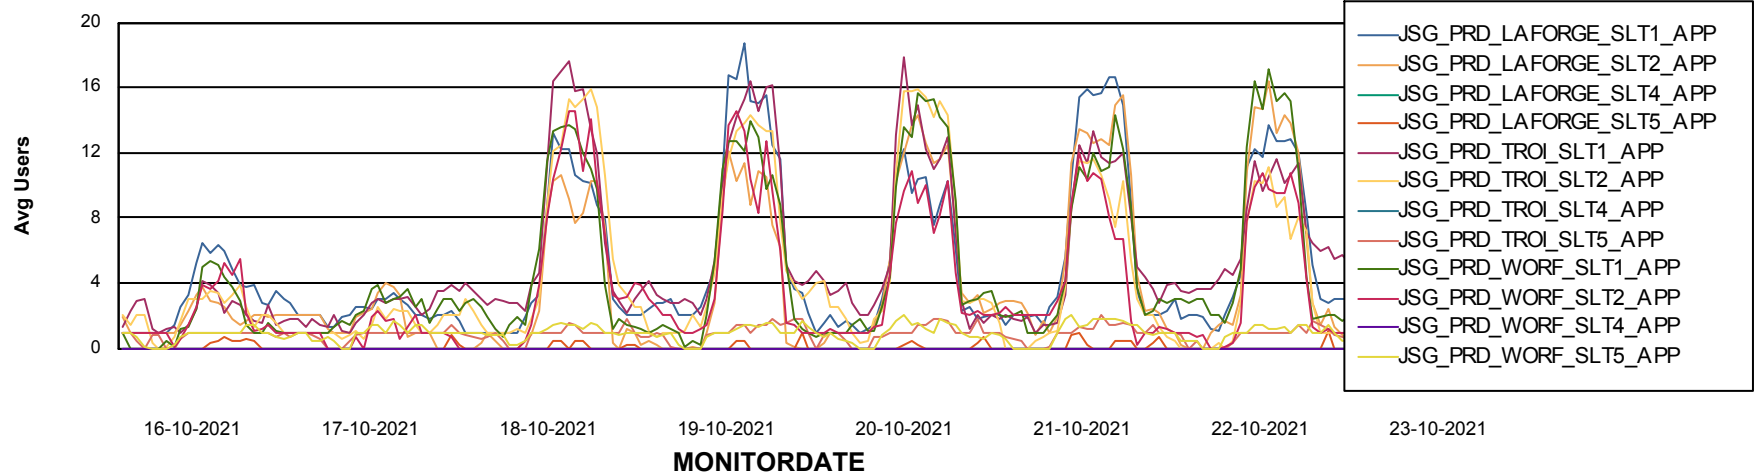

Avg users per day per ABS server