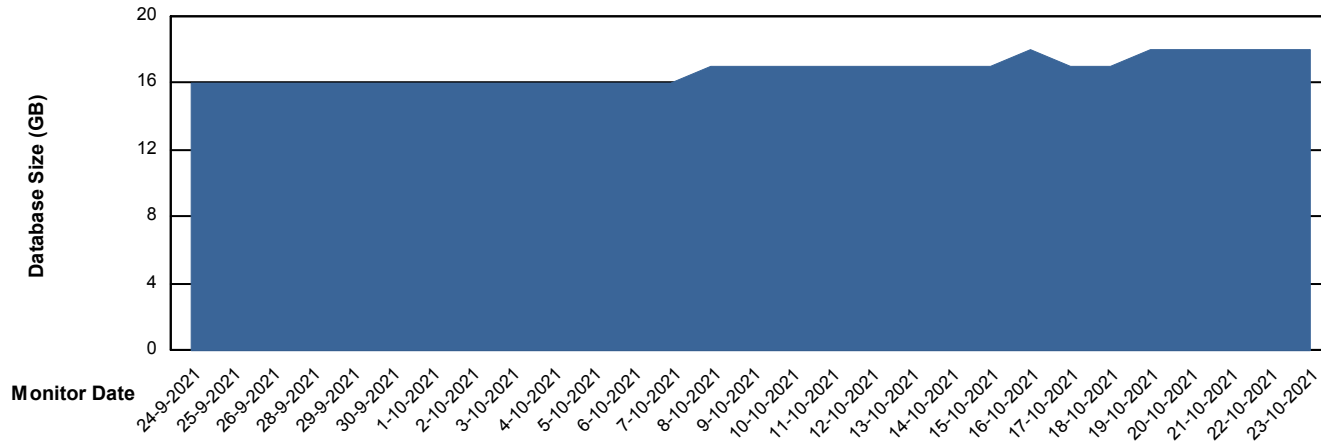

DATABASE SIZE JSG_PRD_YAR

Database growth over last month