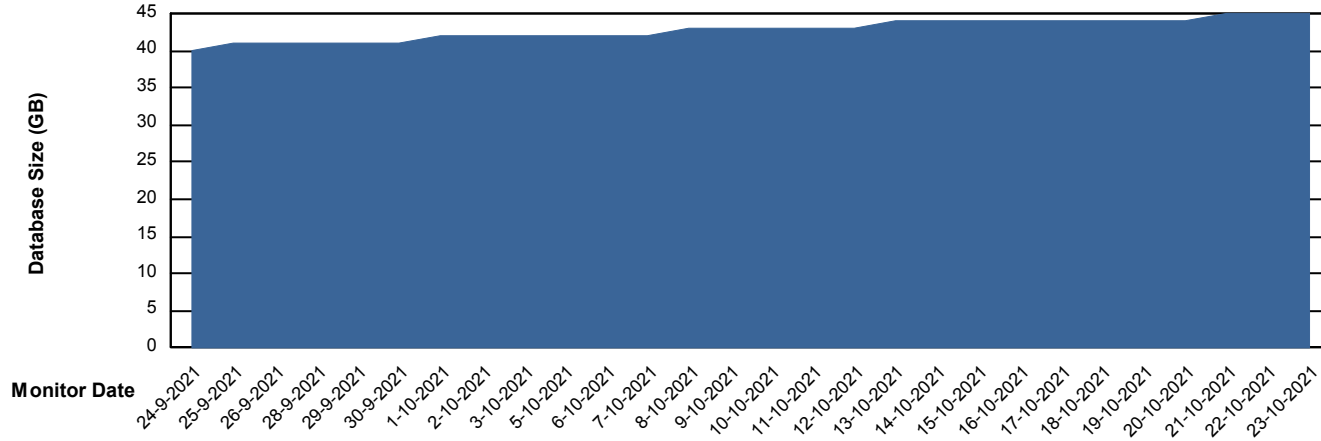

Weekly SLA Customer Report

Customer JSG_Production
Database ID 102

Database Performance JSG_PRD_YAR

Weekly SLA Customer Report

Customer JSG_Production
Database ID 102

DATABASE SIZE JSG_PRD_PICARD_DB

Database growth over last month