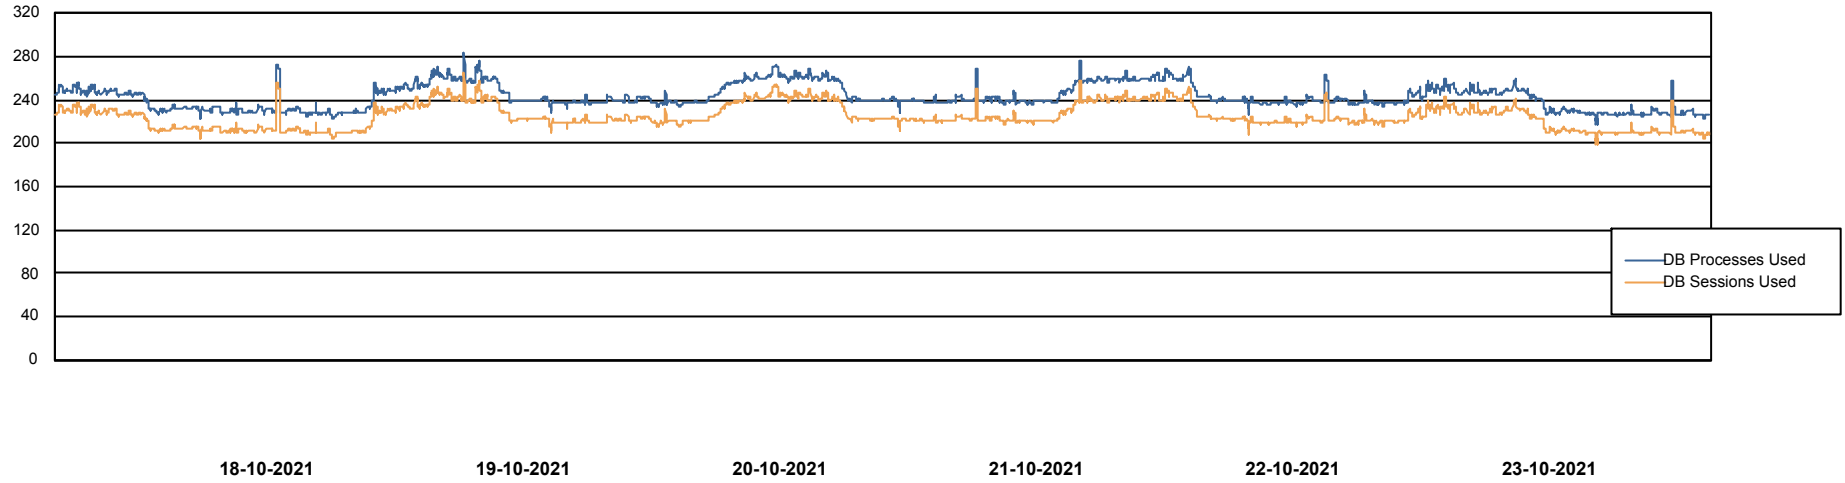

Weekly SLA Customer Report

Customer JSG_Production
 Database ID 102

Harddisk Usage JSG_PRD_YAR

	Free disk space on C: (%)	Total disk space on C: (Gb)	Used disk space on C: (Gb)	Free disk space on D: (%)	Total disk space on D: (Gb)	Used disk space on D: (Gb)
23-10-2021	40	149	89	72	750	209
22-10-2021	40	149	89	74	750	197
21-10-2021	41	149	89	74	750	195
20-10-2021	40	149	89	74	750	195
19-10-2021	40	149	89	74	750	193
18-10-2021	40	149	89	75	750	191
17-10-2021	41	149	89	74	750	192

Weekly SLA Customer Report

Customer JSG_Production
Database ID 102

Database Performance JSG_PRD_PICARD_DB

Weekly SLA Customer Report

Customer JSG_Production
Database ID 102

Database Performance JSG_PRD_RIKER_DB