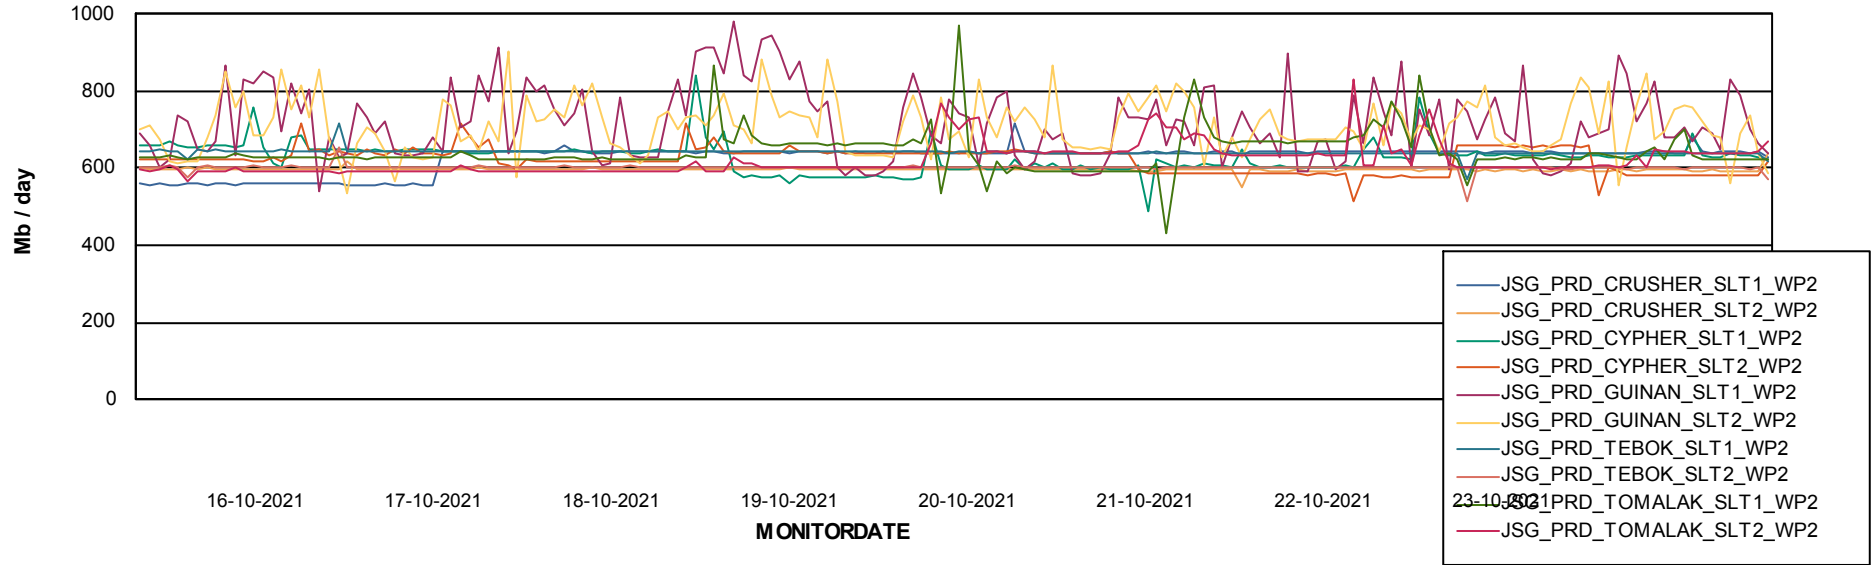

ABSSolute Web Component Services

Avg memory used per ABS Web component