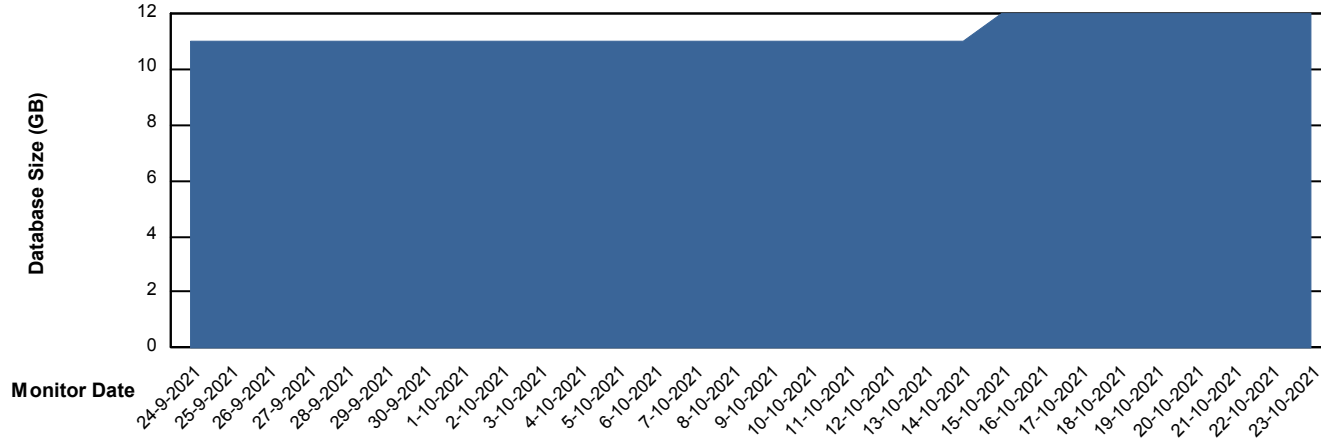

DATABASE SIZE HUE_PRD_S-ORABI_DB

Database growth over last month