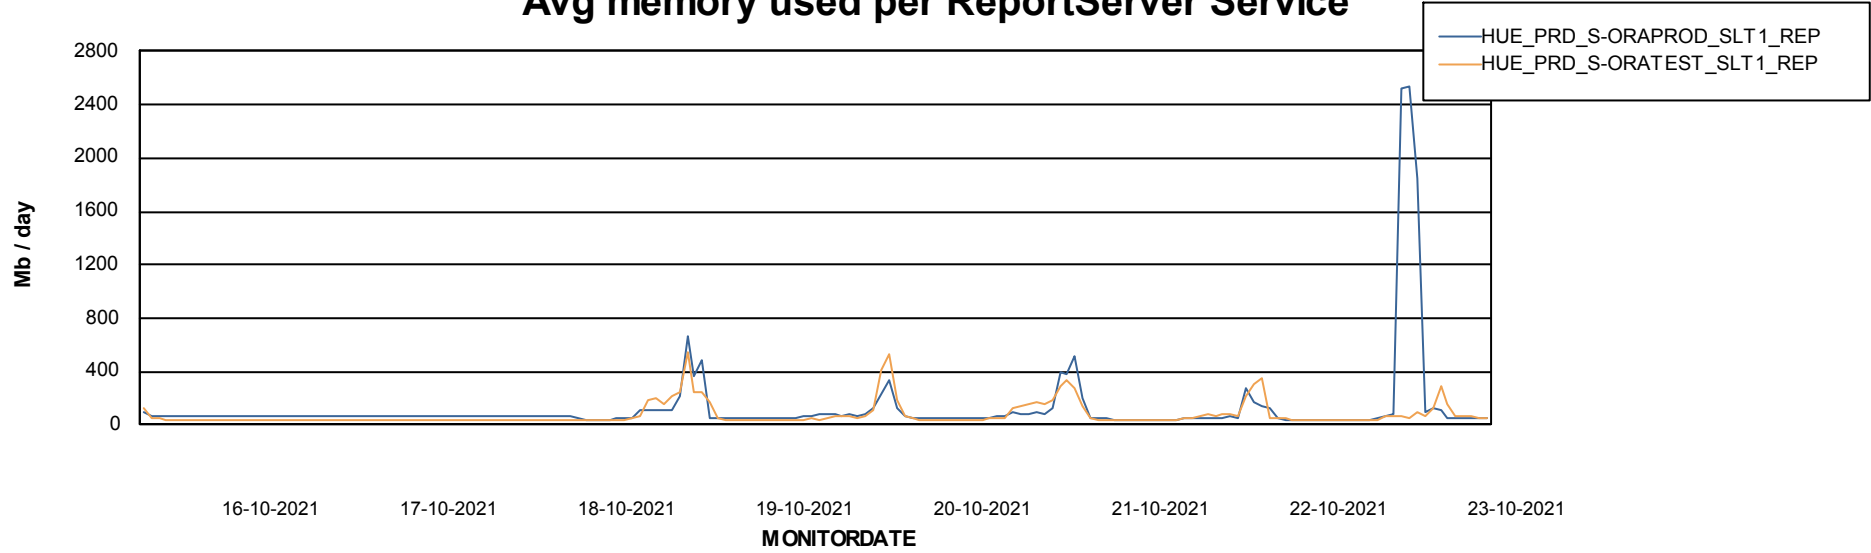

ABSSolute Application ReportServer Services

Avg memory used per ReportServer Service