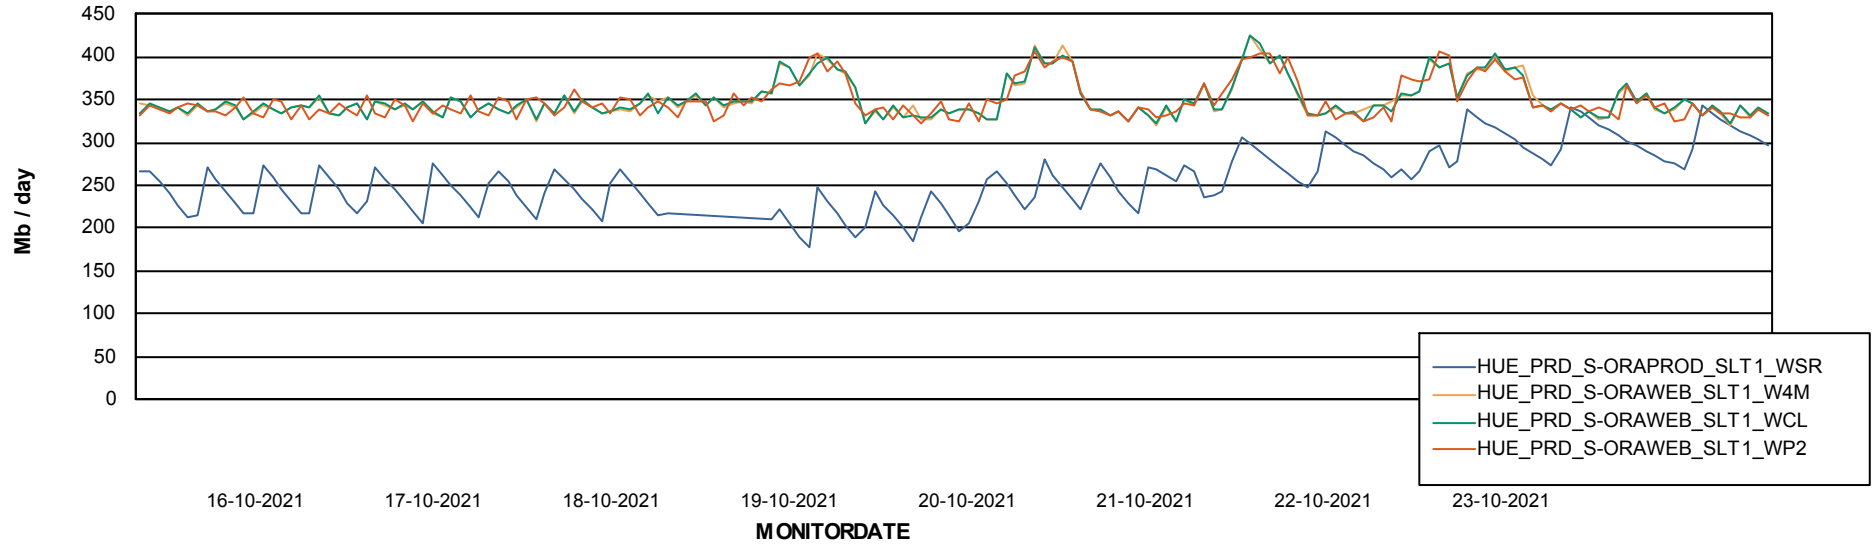

ABSSolute Application ReportServer Services

Avg memory used per ReportServer Service

Weekly SLA Customer Report

Customer HUE_Production
Database ID 104

ABSSolute Web Component Services

Avg memory used per ABS Web component