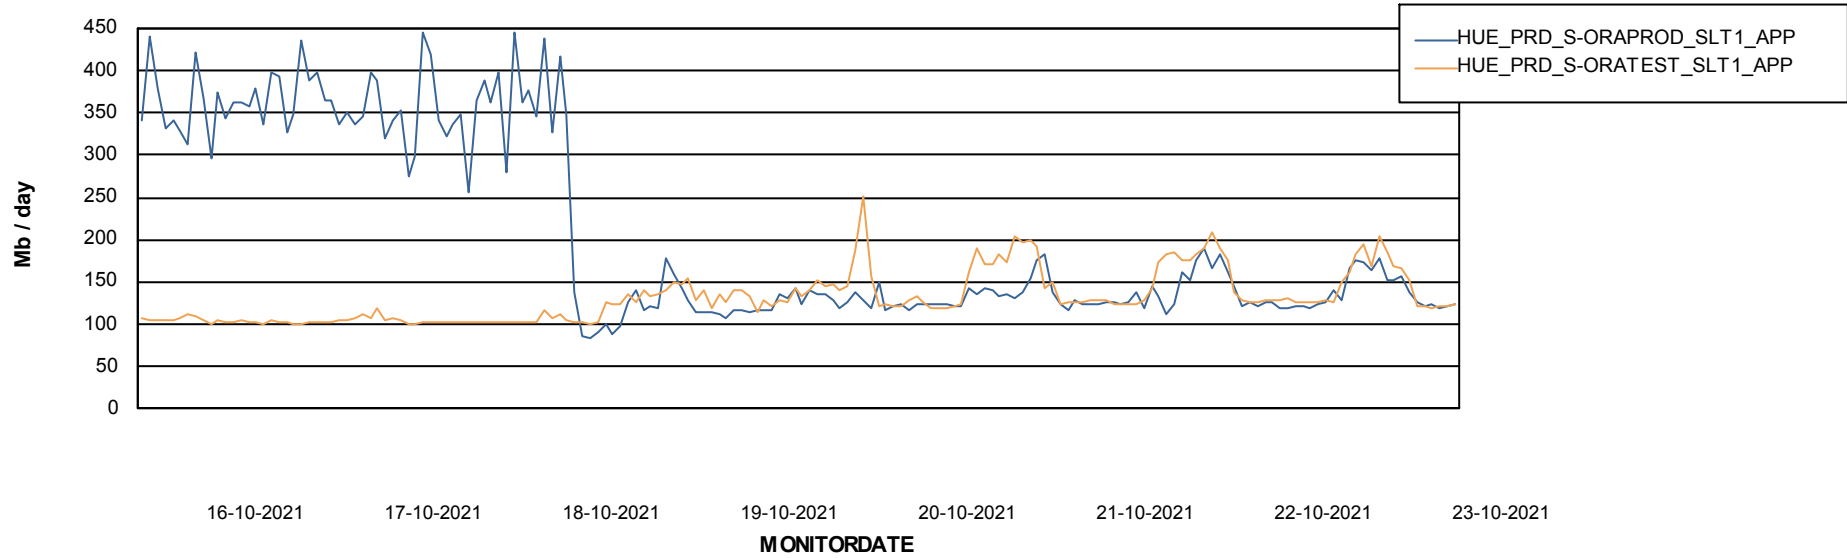

ABSSolute Application Server Services

Avg memory used per ABS Server Service