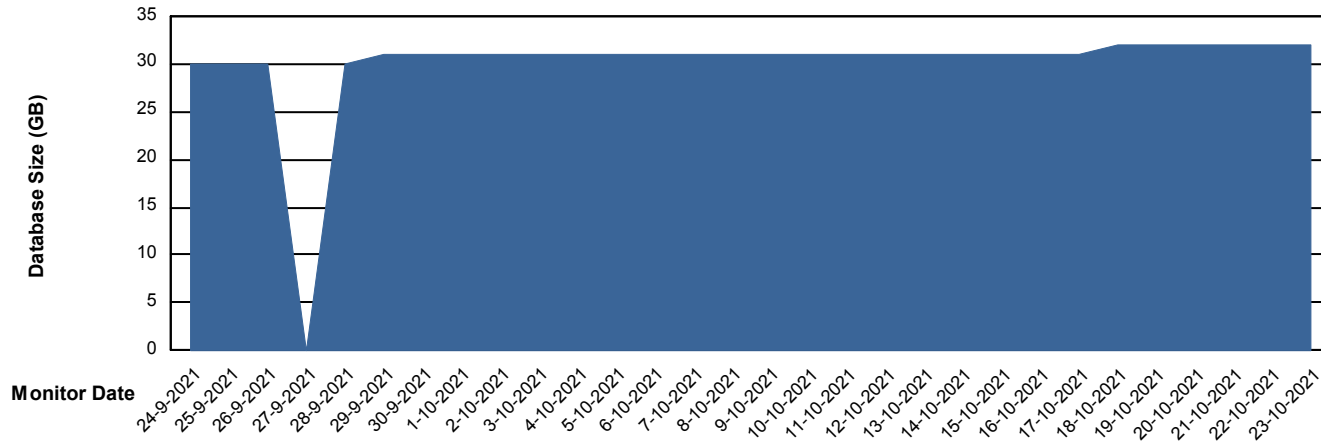

DATABASE SIZE HUE_PRD_S-ORAPROD_DB

Database growth over last month