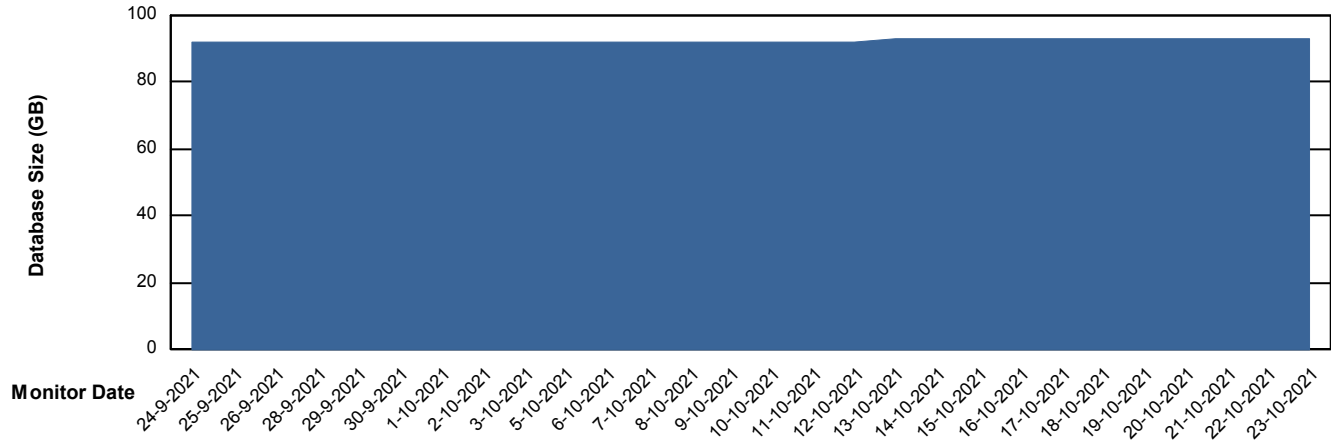

Weekly SLA Customer Report

Customer EUT_Production
Database ID 114

Weekly SLA Customer Report

Customer EUT_Production
Database ID 114

DATABASE SIZE EUT_EUP_PRD_URVINA22T_DB

Database growth over last month

DATABASE SIZE EUT_URM_PRD_URVINA26_DB

Database growth over last month

Weekly SLA Customer Report

Customer EUT_Production
Database ID 114

Database Tablespace EUT_EUP_PRD_URVINA22T_DB

Date	Tablespace Name	Filesize (Gb)	Usedsize (Gb)	Percentage free
23-10-2021	ABSDATA	100	67	33
	INDX	20	14	32
22-10-2021	ABSDATA	100	67	33
	INDX	20	14	32
21-10-2021	ABSDATA	100	67	33
	INDX	20	14	32
20-10-2021	ABSDATA	100	67	33
	INDX	20	14	32
19-10-2021	ABSDATA	100	67	33
	INDX	20	14	32
18-10-2021	ABSDATA	100	67	33
	INDX	20	14	32
17-10-2021	ABSDATA	100	67	33
	INDX	20	14	32