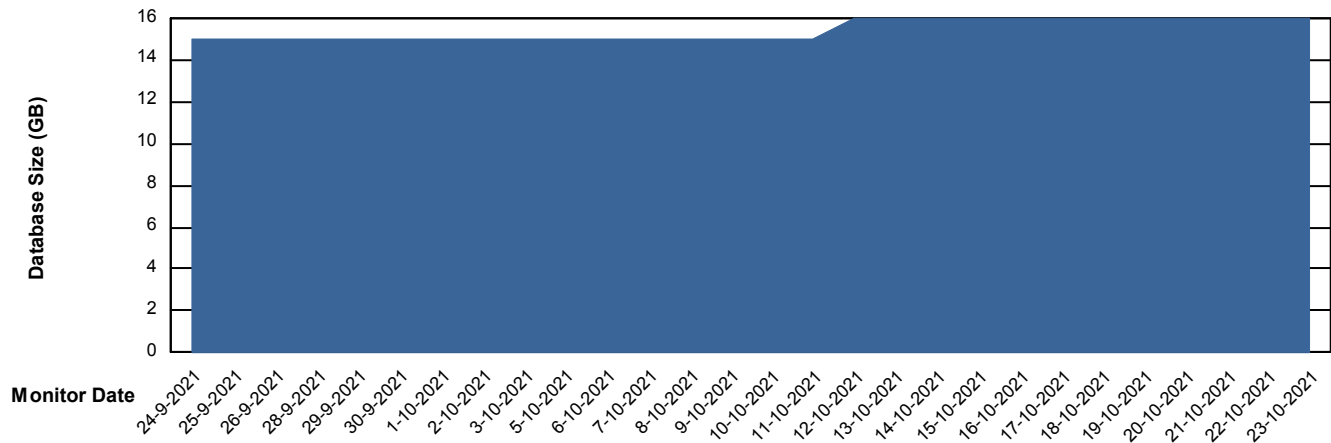

Weekly SLA Customer Report

Customer EUT_Production
Database ID 114

Weekly SLA Customer Report

Customer EUT_Production
Database ID 114

DATABASE SIZE EUT_EUP_PRD_URVINA22T_DB

Database growth over last month

DATABASE SIZE EUT_URM_PRD_URVINA26_DB

Database growth over last month

Weekly SLA Customer Report

Customer EUT_Production
Database ID 114

Database Tablespace EUT_EUP_PRD_URVINA22T_DB

Date	Tablespace Name	Filesize (Gb)	Usedsize (Gb)	Percentage free
23-10-2021	ABSDATA	100	67	33
	INDX	20	14	32
22-10-2021	ABSDATA	100	67	33
	INDX	20	14	32
21-10-2021	ABSDATA	100	67	33
	INDX	20	14	32
20-10-2021	ABSDATA	100	67	33
	INDX	20	14	32
19-10-2021	ABSDATA	100	67	33
	INDX	20	14	32
18-10-2021	ABSDATA	100	67	33
	INDX	20	14	32
17-10-2021	ABSDATA	100	67	33
	INDX	20	14	32