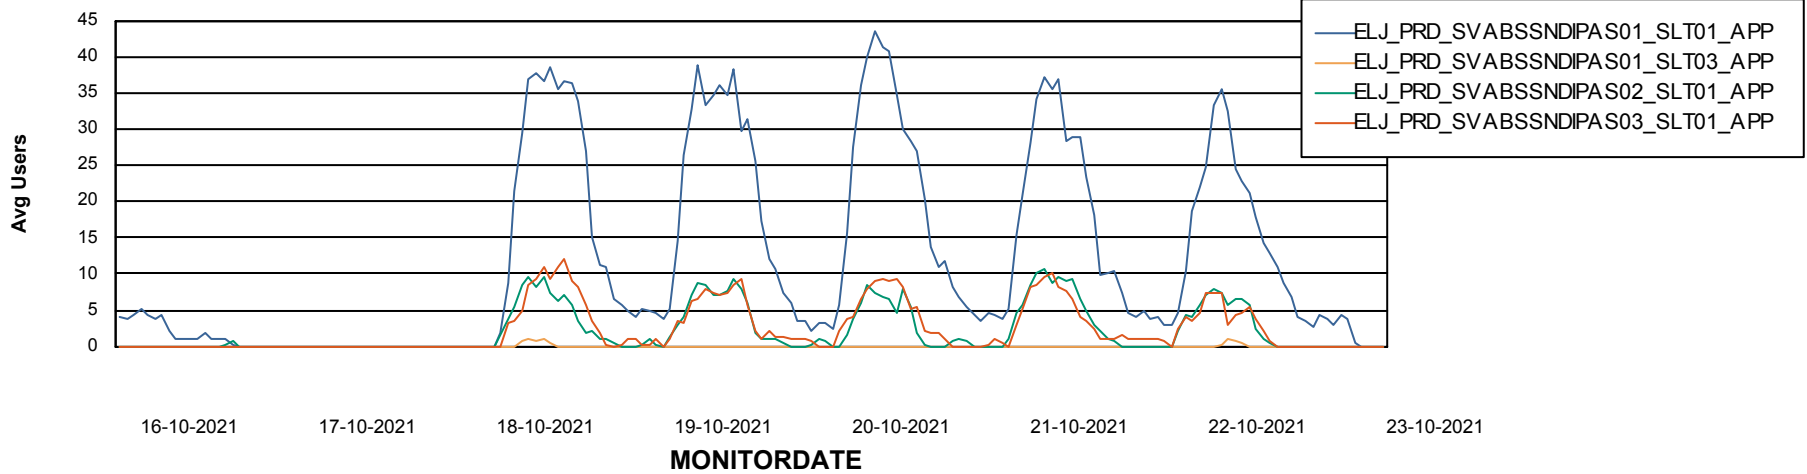

Weekly SLA Customer Report

Customer ELJ Production
Database ID 72

ABSSolute Application Server Services

Avg memory used per ABS Server Service

Avg users per day per ABS server

Weekly SLA Customer Report

Customer ELJ Production
Database ID 72