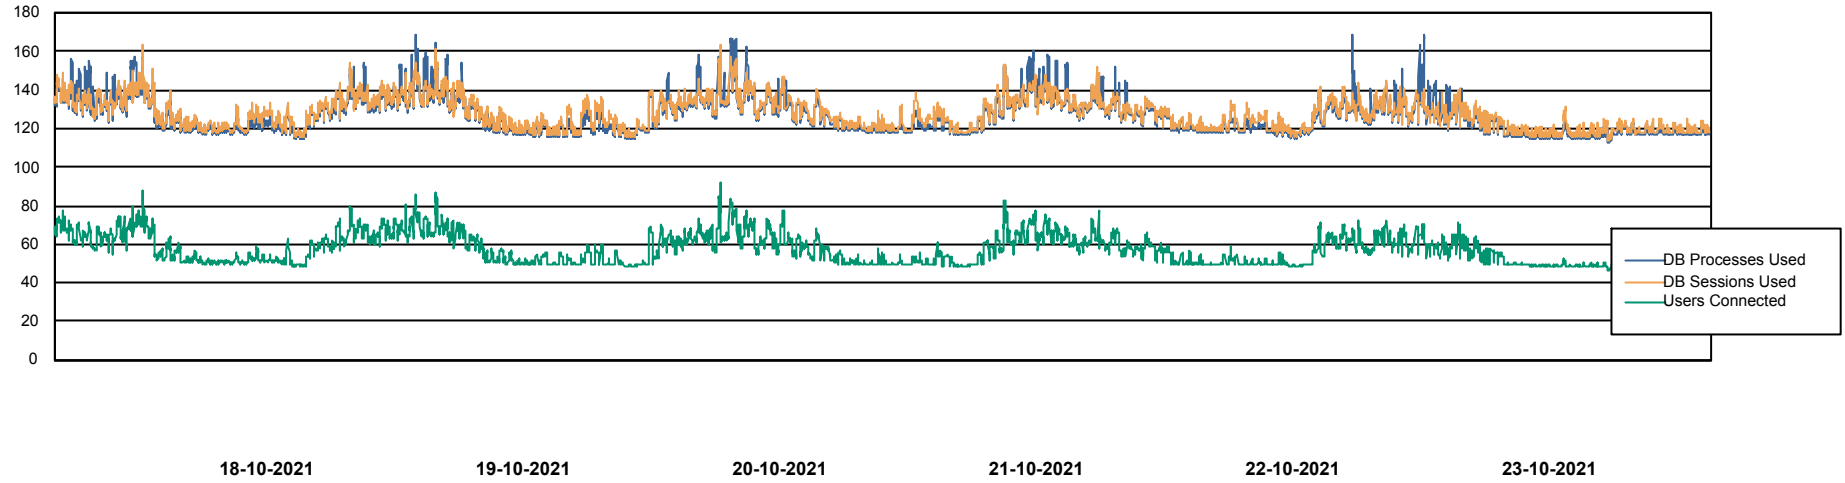

Database Performance ELJDB_Production