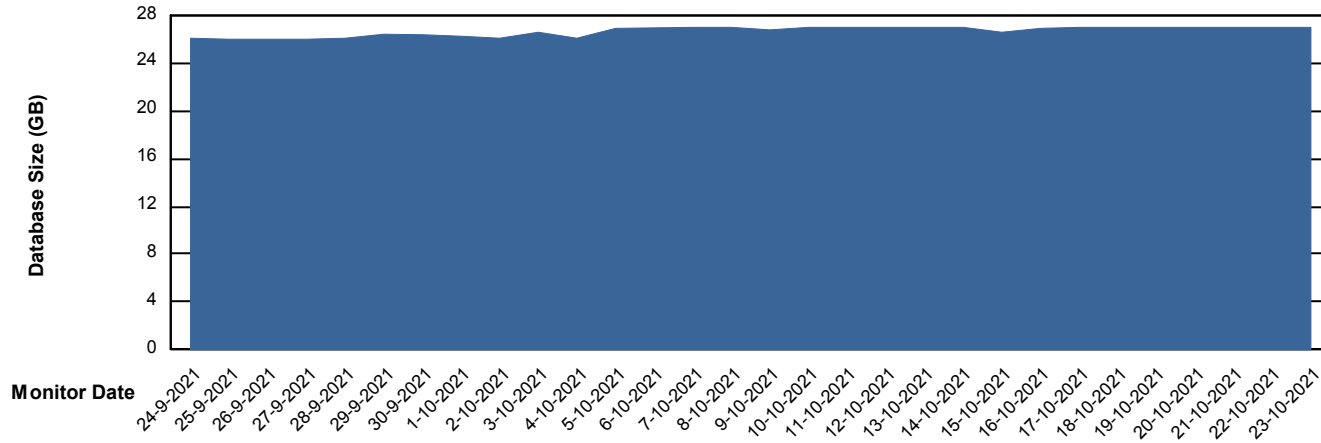

Weekly SLA Customer Report

Customer ELJ Production
Database ID 72

Database Performance ELJDB_Production

Weekly SLA Customer Report

Customer ELJ Production
Database ID 72

Database Performance ELJDB_Standby

Weekly SLA Customer Report

Customer ELJ Production
Database ID 72

DATABASE SIZE ELJDB_PRD_BI

Database growth over last month

DATABASE SIZE ELJDB_Production

Database growth over last month

Weekly SLA Customer Report

Customer ELJ Production
 Database ID 72