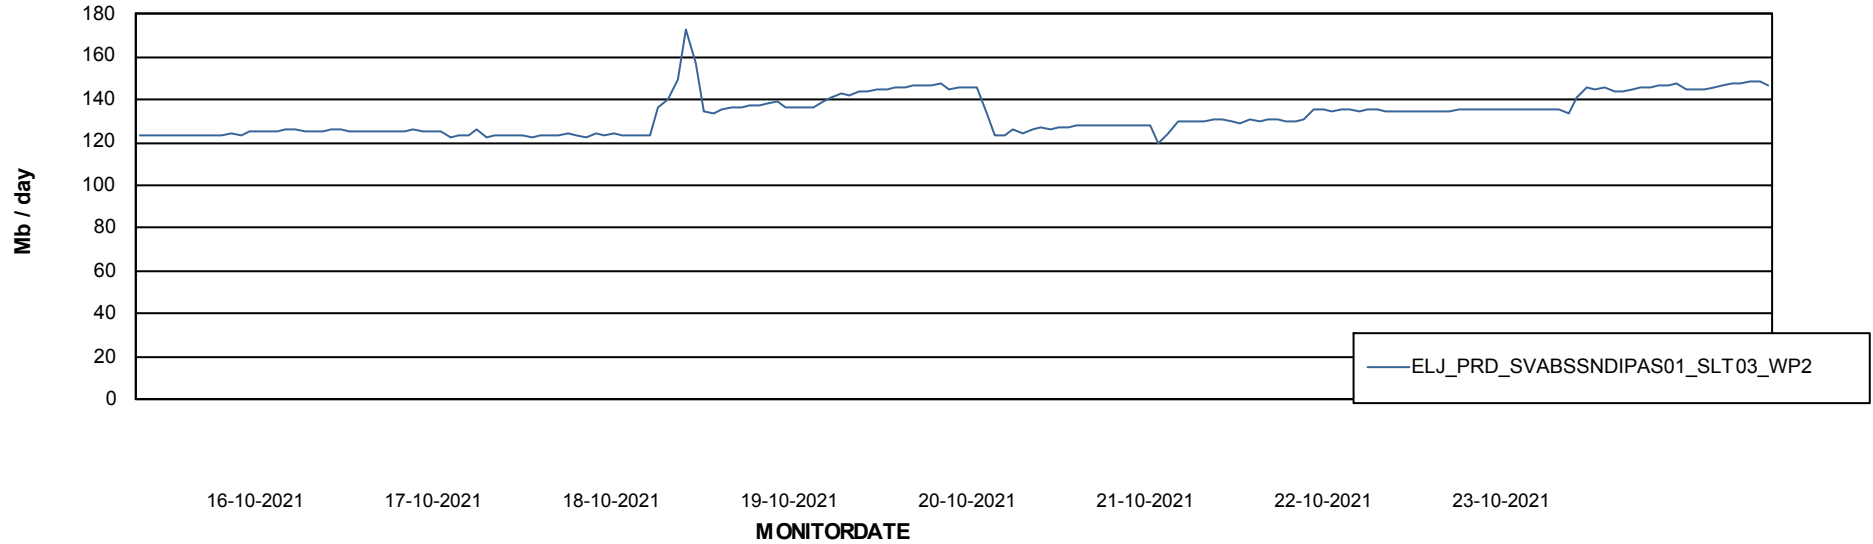

ABSSolute Application ReportServer Services

Avg memory used per ReportServer Service

Weekly SLA Customer Report

Customer ELJ Production
Database ID 72

ABSSolute Web Component Services

Avg memory used per ABS Web component