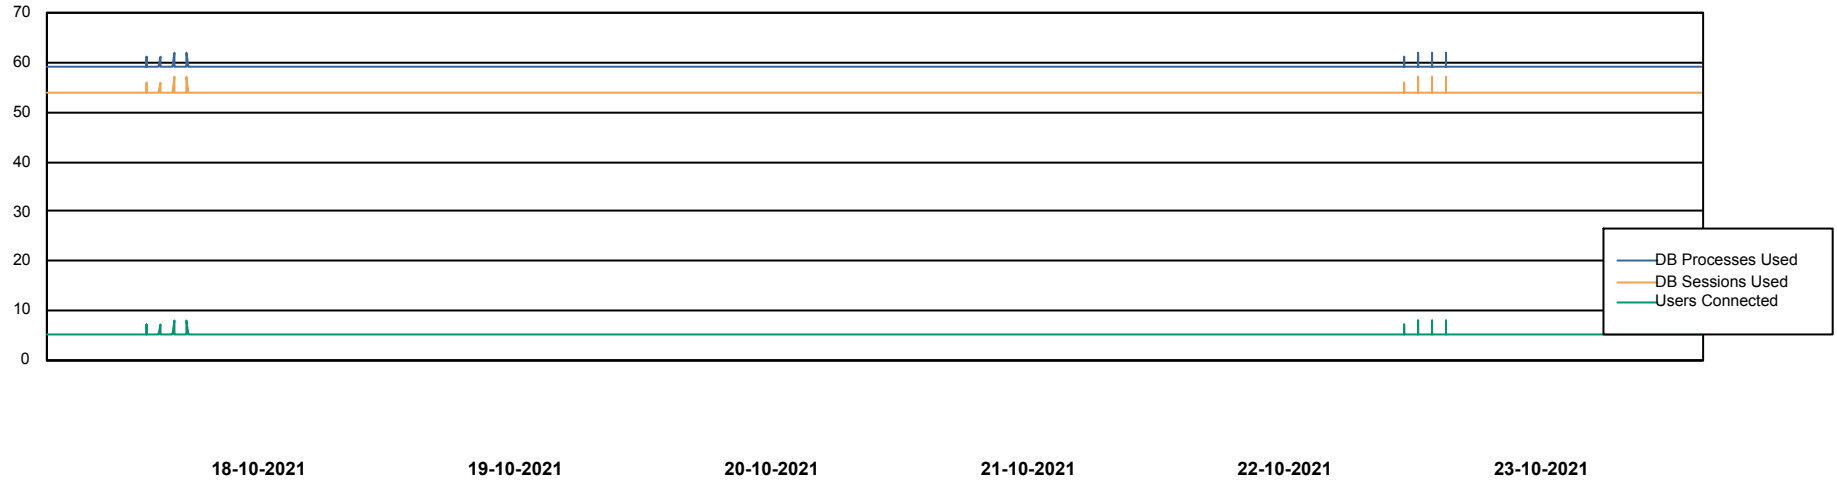

Weekly SLA Customer Report

Customer ELJ Production
Database ID 72

Database Performance ELJDB_Production

Weekly SLA Customer Report

Customer ELJ Production
Database ID 72

Database Performance ELJDB_Standby

Weekly SLA Customer Report