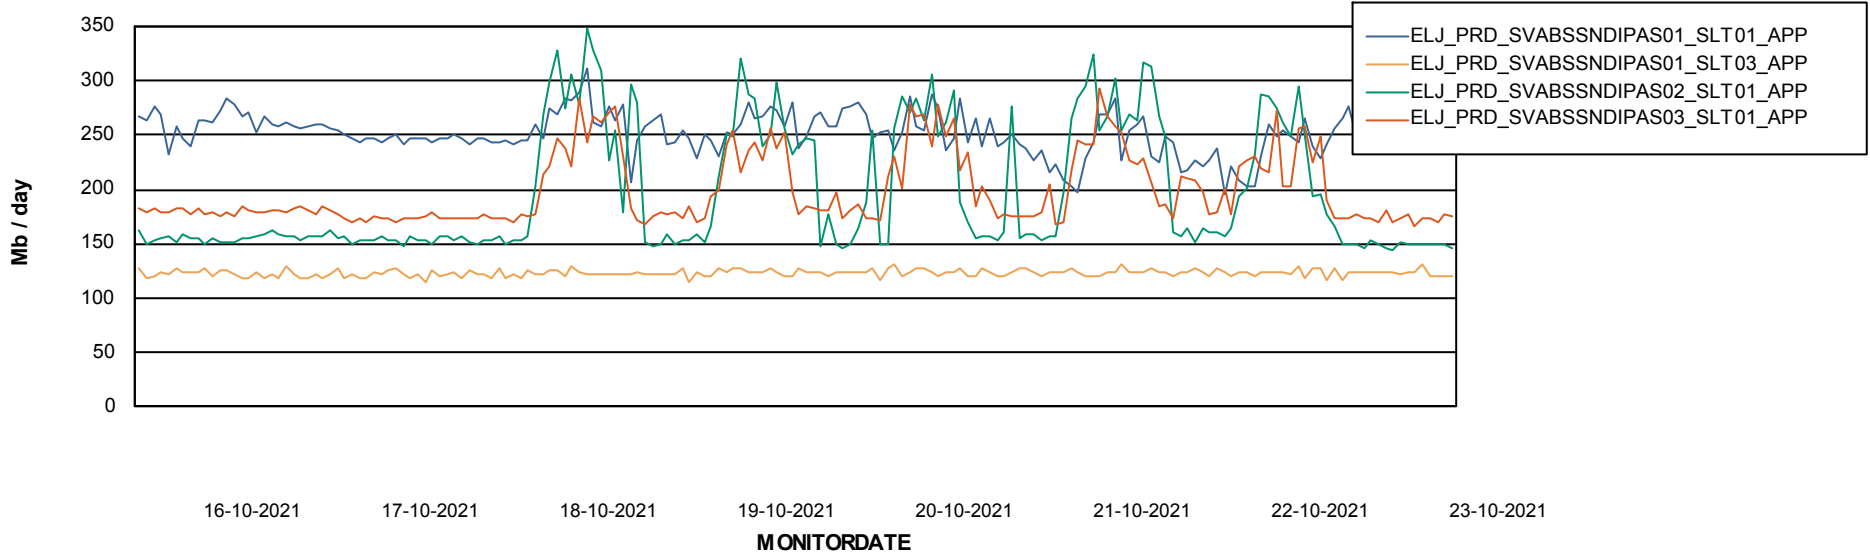

BI Status and last ETL error for ELJDB_PRD_BI

	zo 17/10/2021	ma 18/10/2021	di 19/10/2021	wo 20/10/2021	do 21/10/2021	vr 22/10/2021	za 23/10/2021
ABS DataWarehouse ETL Health	OK	OK	OK	OK	OK	OK	OK
ABS DWHStaging ETL Health	OK	OK	OK	OK	OK	OK	OK

Weekly SLA Customer Report

Customer ELJ Production
Database ID 72

ABSSolute Application Server Services

Avg memory used per ABS Server Service

Avg users per day per ABS server

Weekly SLA Customer Report

Customer ELJ Production
Database ID 72