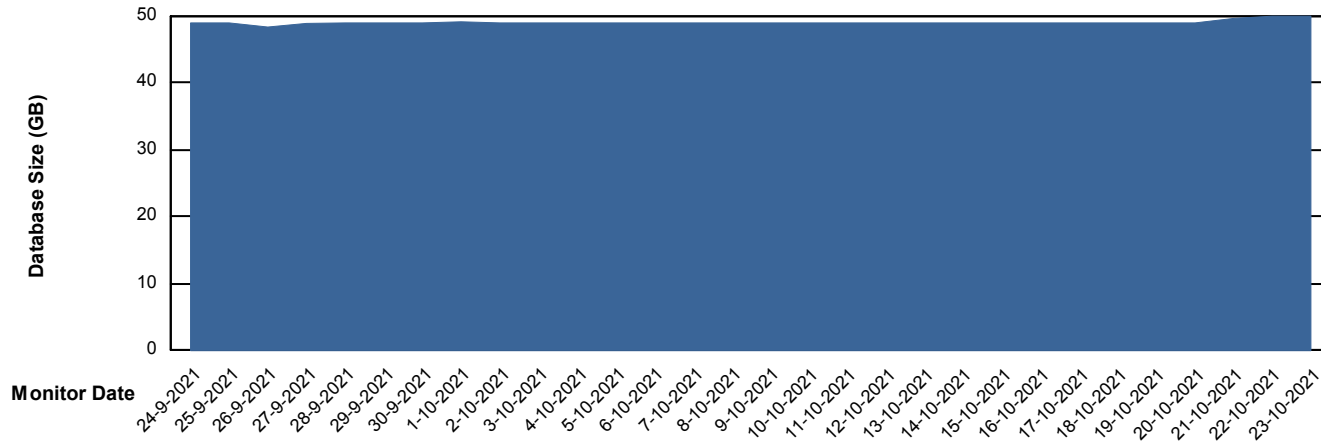

Customer ELJ Production
Database ID 72

DATABASE SIZE ELJDB_PRD_BI

Database growth over last month

DATABASE SIZE ELJDB_Production

Database growth over last month

Weekly SLA Customer Report

Customer ELJ Production
 Database ID 72

Database Tablespace ELJDB_PRD_BI

Date	Tablespace Name	Filesize (Gb)	Usedsize (Gb)	Percentage free
23-10-2021	ABSDATA	12	10	17
	INDX	20	13	35
22-10-2021	ABSDATA	12	10	17
	INDX	20	13	35
21-10-2021	ABSDATA	12	10	17
	INDX	20	13	35
20-10-2021	ABSDATA	12	10	17
	INDX	20	13	35
19-10-2021	ABSDATA	12	10	17
	INDX	20	13	35
18-10-2021	ABSDATA	12	10	17
	INDX	20	12	40
17-10-2021	ABSDATA	12	10	17
	INDX	20	13	35