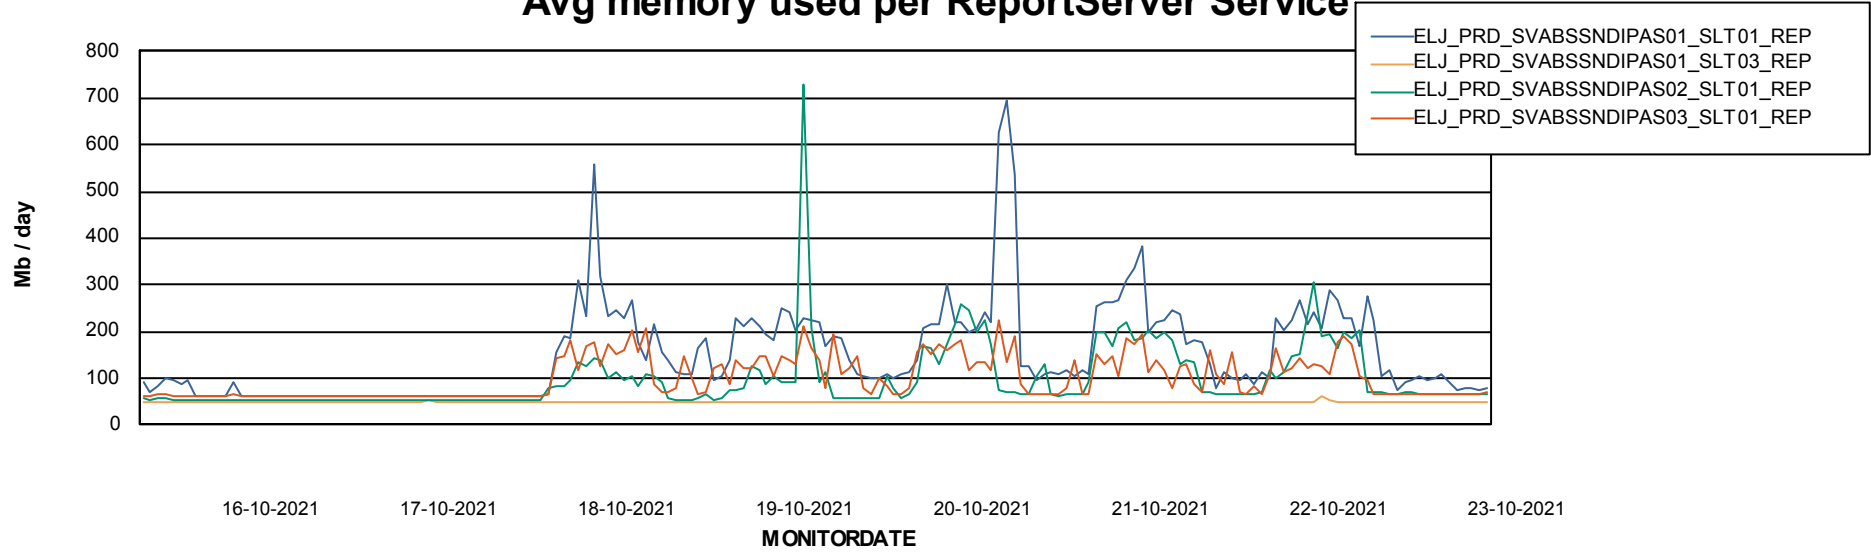

ABSSolute Application ReportServer Services

Avg memory used per ReportServer Service