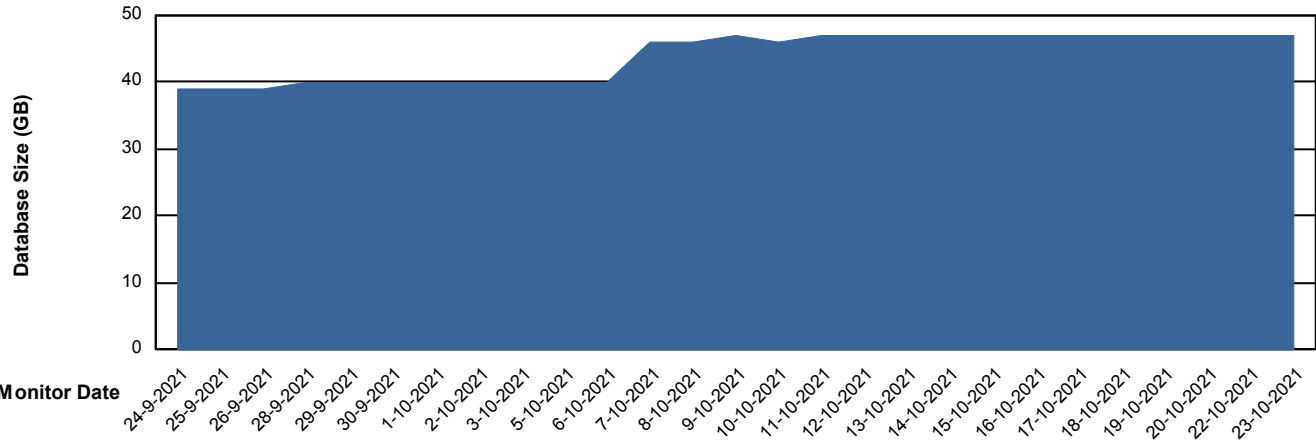

DATABASE SIZE ECLDB_Production

Database growth over last month