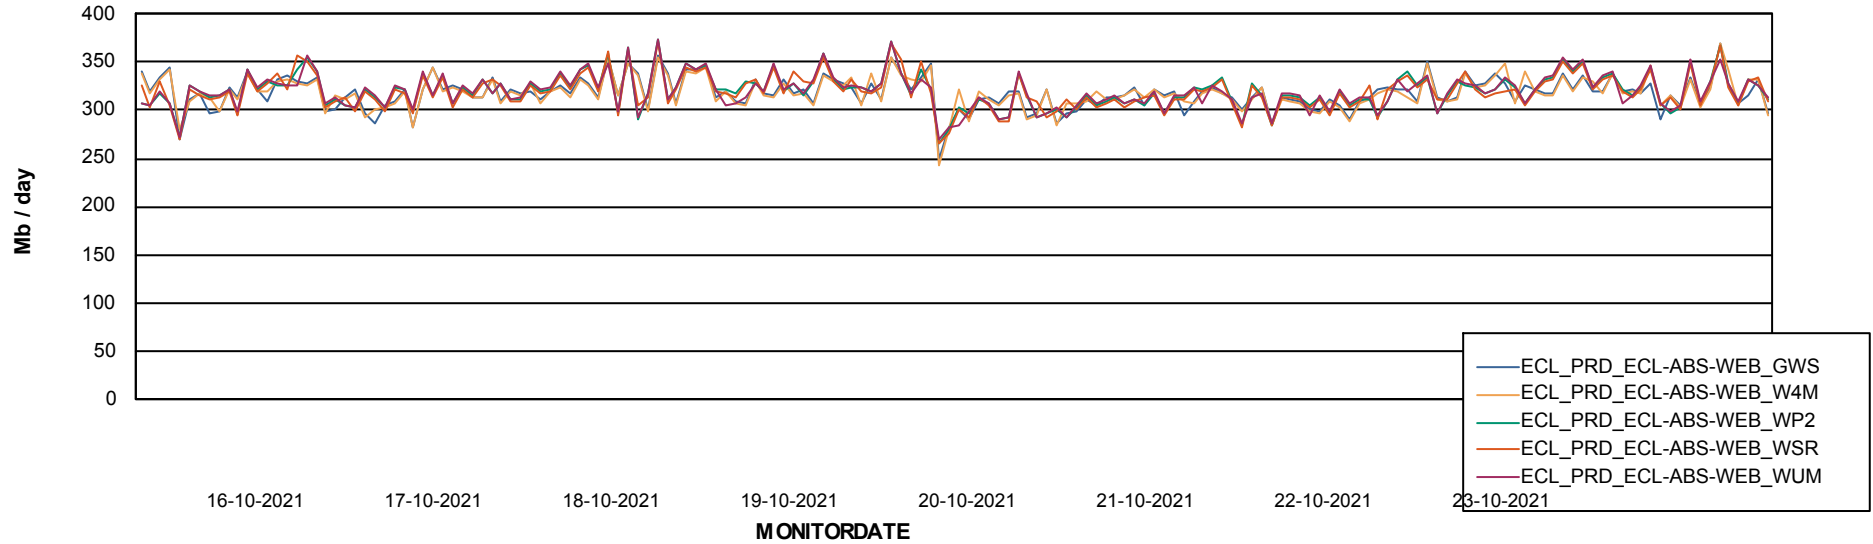

ABSSolute Web Component Services

Avg memory used per ABS Web component