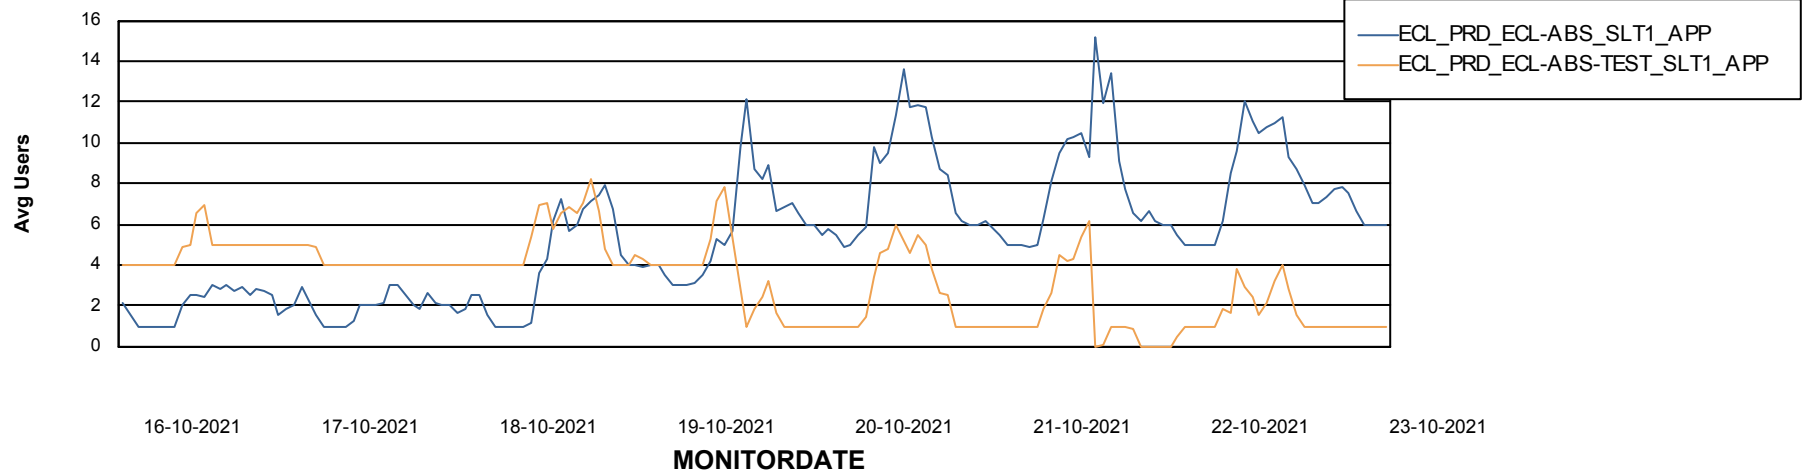

Avg users per day per ABS server