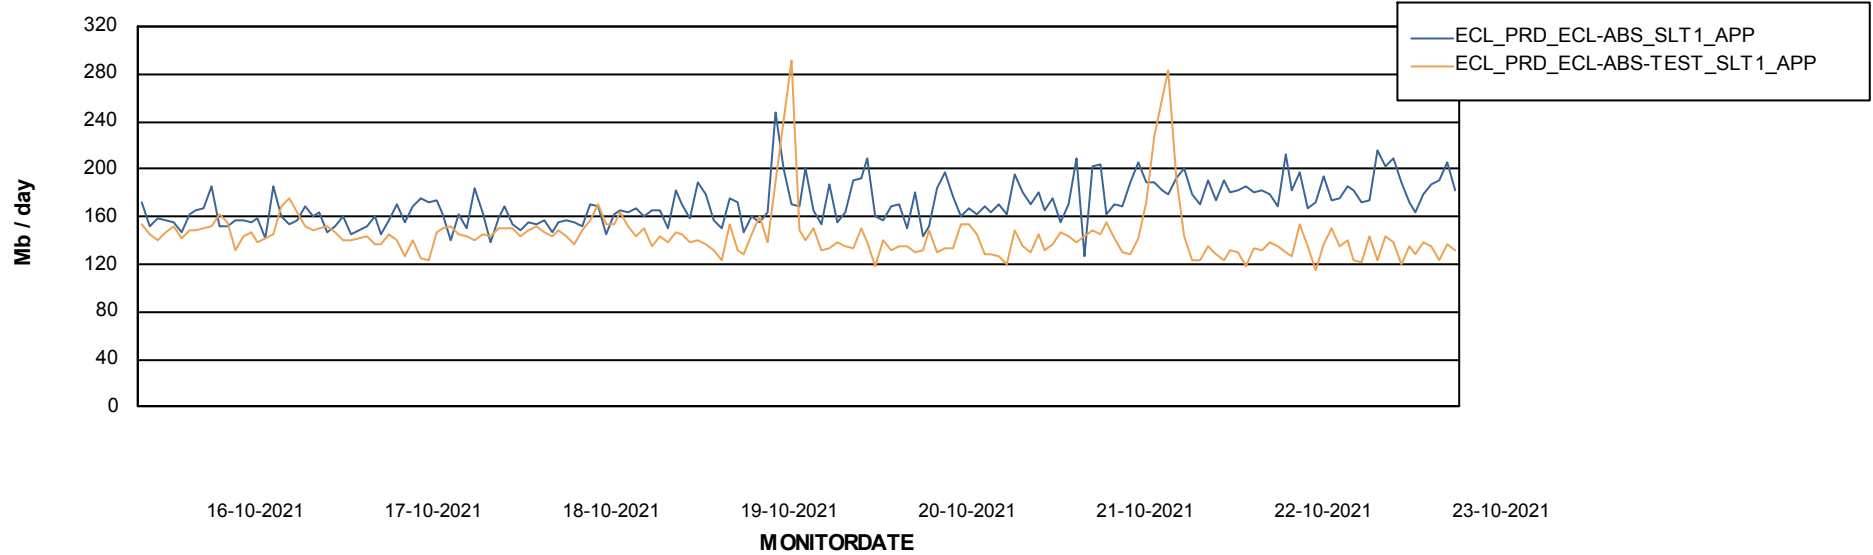

ABSSolute Application Server Services

Avg memory used per ABS Server Service