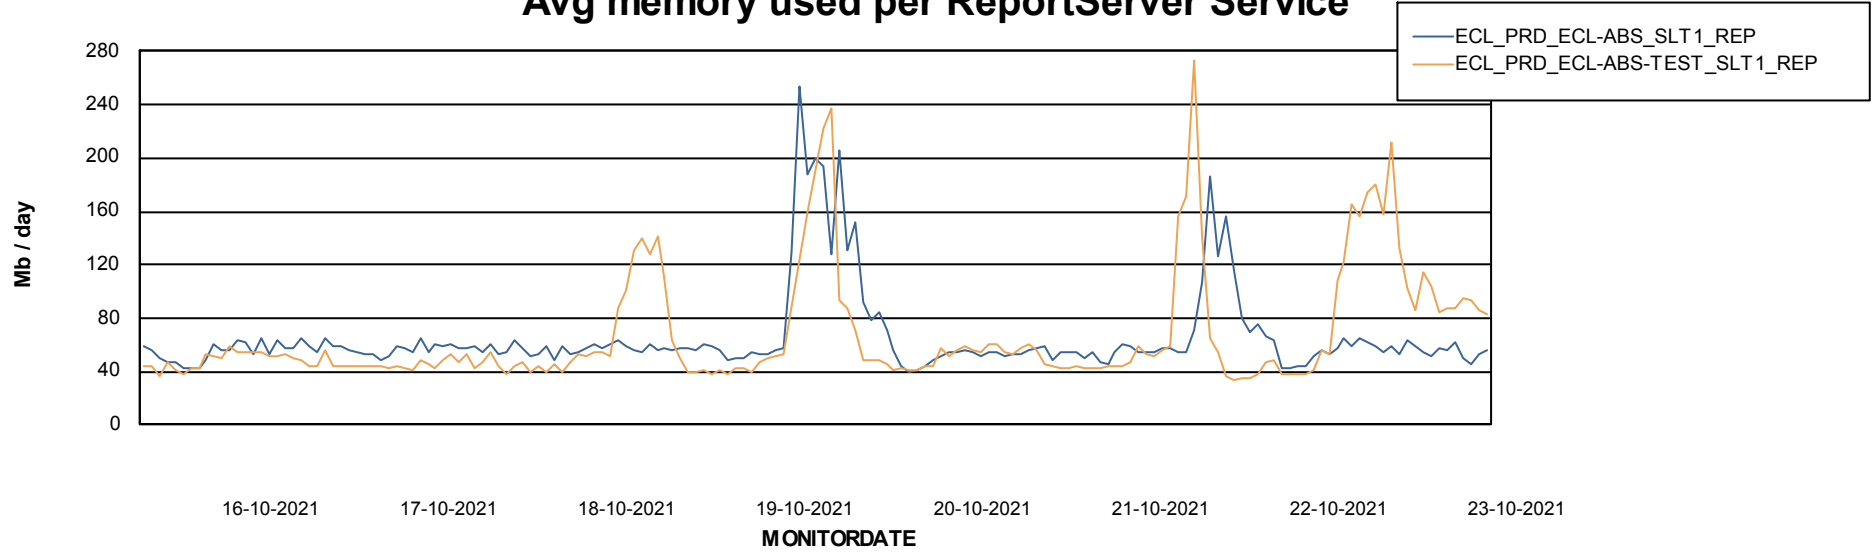

ABSSolute Application ReportServer Services

Avg memory used per ReportServer Service