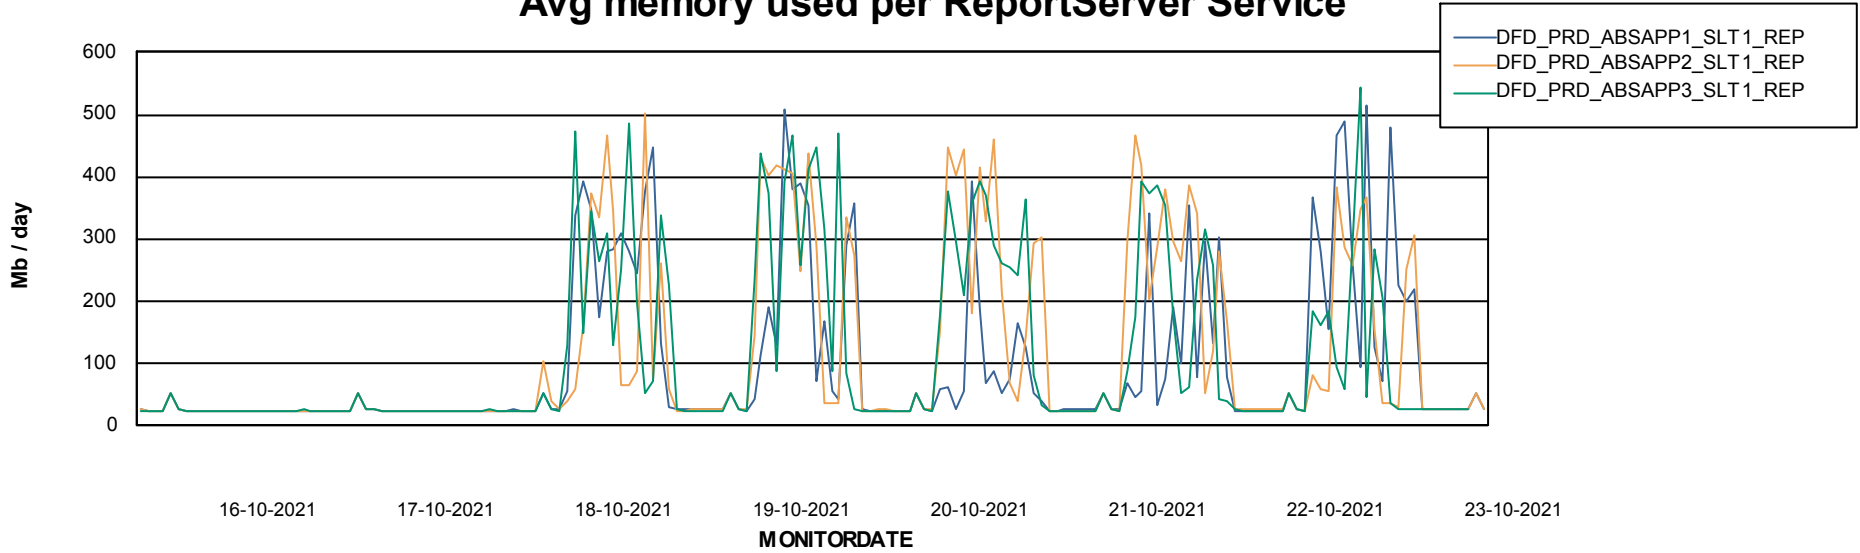

ABSSolute Application ReportServer Services

Avg memory used per ReportServer Service