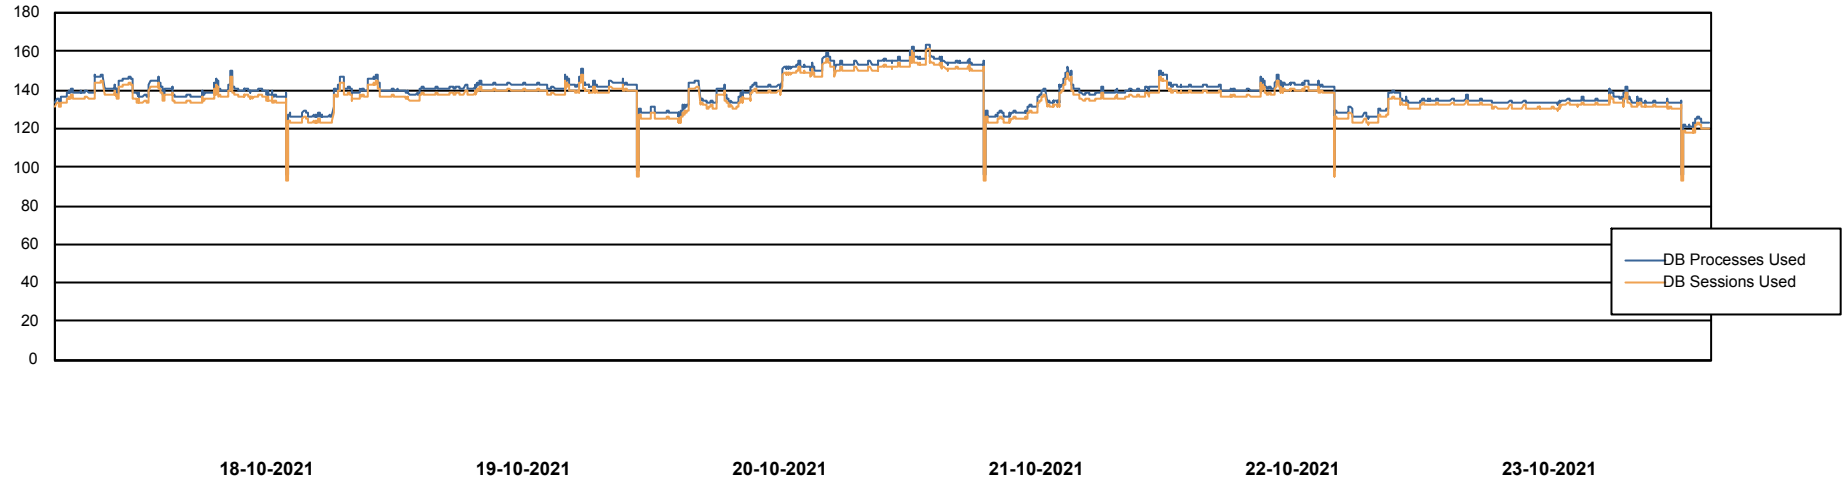

Weekly SLA Customer Report

Customer DFD_Production
Database ID 39

Harddisk Usage DFD_PRD_ORACLE1

	Free disk space on C: (%)	Total disk space on C: (Gb)	Used disk space on C: (Gb)	Free disk space on D: (%)	Total disk space on D: (Gb)	Used disk space on D: (Gb)	Free disk space on E: (%)	Total disk space on E: (Gb)	Used disk space on E: (Gb)	Free disk space on F: (%)
23-10-2021	28	78	57	75	479	119	19	550	446	66
22-10-2021	28	78	57	75	479	119	19	550	447	66
21-10-2021	28	78	57	75	479	119	19	550	447	66
20-10-2021	28	78	57	75	479	119	19	550	447	66
19-10-2021	28	78	57	75	479	119	19	550	447	66
18-10-2021	28	78	57	75	479	119	19	550	447	66
17-10-2021	28	78	57	75	479	119	19	550	447	66

Weekly SLA Customer Report

Customer DFD_Production
Database ID 39

Database Performance DFDDB_Production

Weekly SLA Customer Report

Customer DFD_Production
Database ID 39

Database Performance DFDDDBI_Production