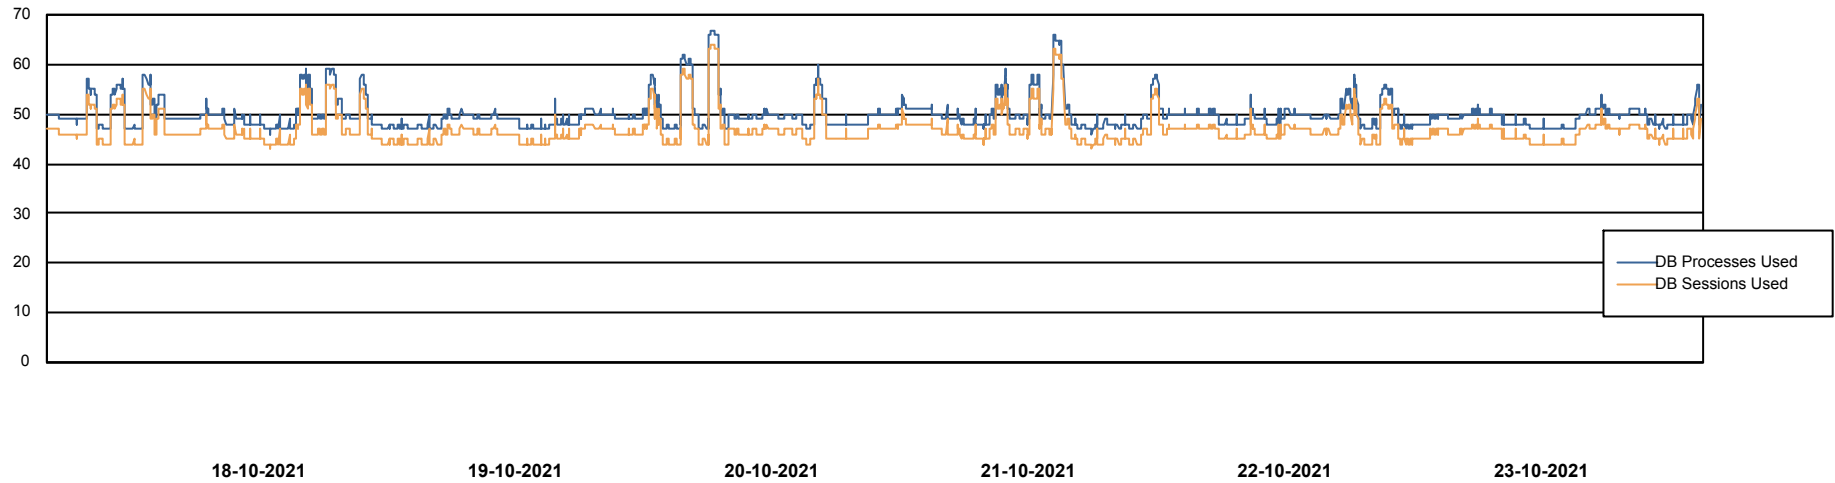

Weekly SLA Customer Report

Customer DFD_Production
Database ID 39

Database Performance DFDDB_Production

Weekly SLA Customer Report

Customer DFD_Production
Database ID 39

Database Performance DFDDDBI_Production

DATABASE SIZE DFDDDB_Production

Database growth over last month

Weekly SLA Customer Report

Customer DFD_Production
Database ID 39

Database Tablespace DFDDB_Production

Date	Tablespace Name	Filesize (Gb)	Usedsize (Gb)	Percentage free
23-10-2021	ABSDATA	83	0	100
	INDX	161	0	100
22-10-2021	ABSDATA	83	0	100
	INDX	161	0	100
21-10-2021	ABSDATA	83	0	100
	INDX	161	0	100
20-10-2021	ABSDATA	83	0	100
	INDX	161	0	100
19-10-2021	ABSDATA	83	0	100
	INDX	161	0	100
18-10-2021	ABSDATA	83	0	100
	INDX	161	0	100
17-10-2021	ABSDATA	83	0	100
	INDX	161	0	100