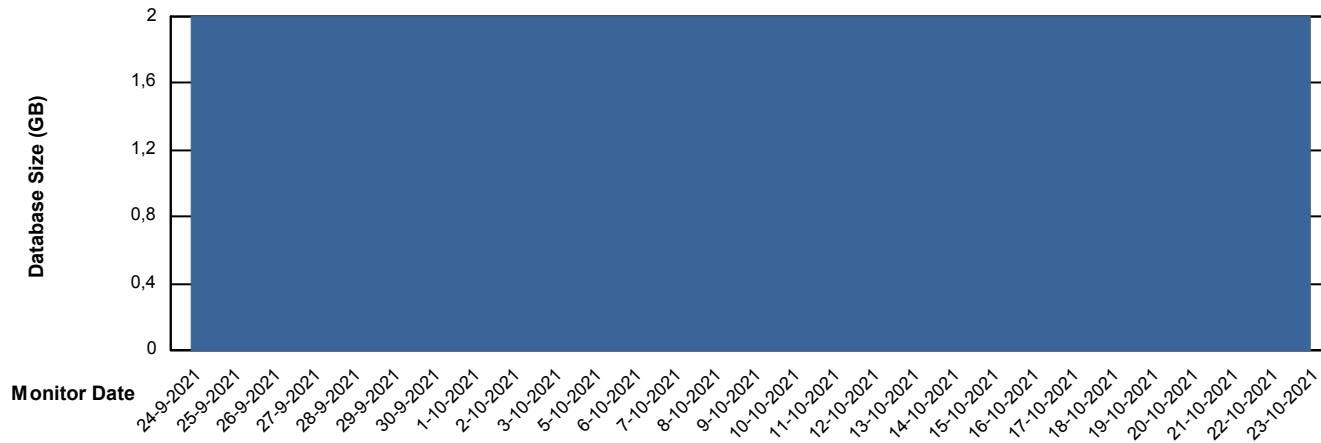

Weekly SLA Customer Report

Customer DFD_Production
Database ID 39

Database Performance DFDDB_Production

Weekly SLA Customer Report

Customer DFD_Production
Database ID 39

Database Performance DFDDDBI_Production

DATABASE SIZE DFDDDB_Production

Database growth over last month

Weekly SLA Customer Report

Customer DFD_Production
Database ID 39

Database Tablespace DFDDB_Production

Date	Tablespace Name	Filesize (Gb)	Usedsize (Gb)	Percentage free
23-10-2021	ABSDATA	83	0	100
	INDX	161	0	100
22-10-2021	ABSDATA	83	0	100
	INDX	161	0	100
21-10-2021	ABSDATA	83	0	100
	INDX	161	0	100
20-10-2021	ABSDATA	83	0	100
	INDX	161	0	100
19-10-2021	ABSDATA	83	0	100
	INDX	161	0	100
18-10-2021	ABSDATA	83	0	100
	INDX	161	0	100
17-10-2021	ABSDATA	83	0	100
	INDX	161	0	100