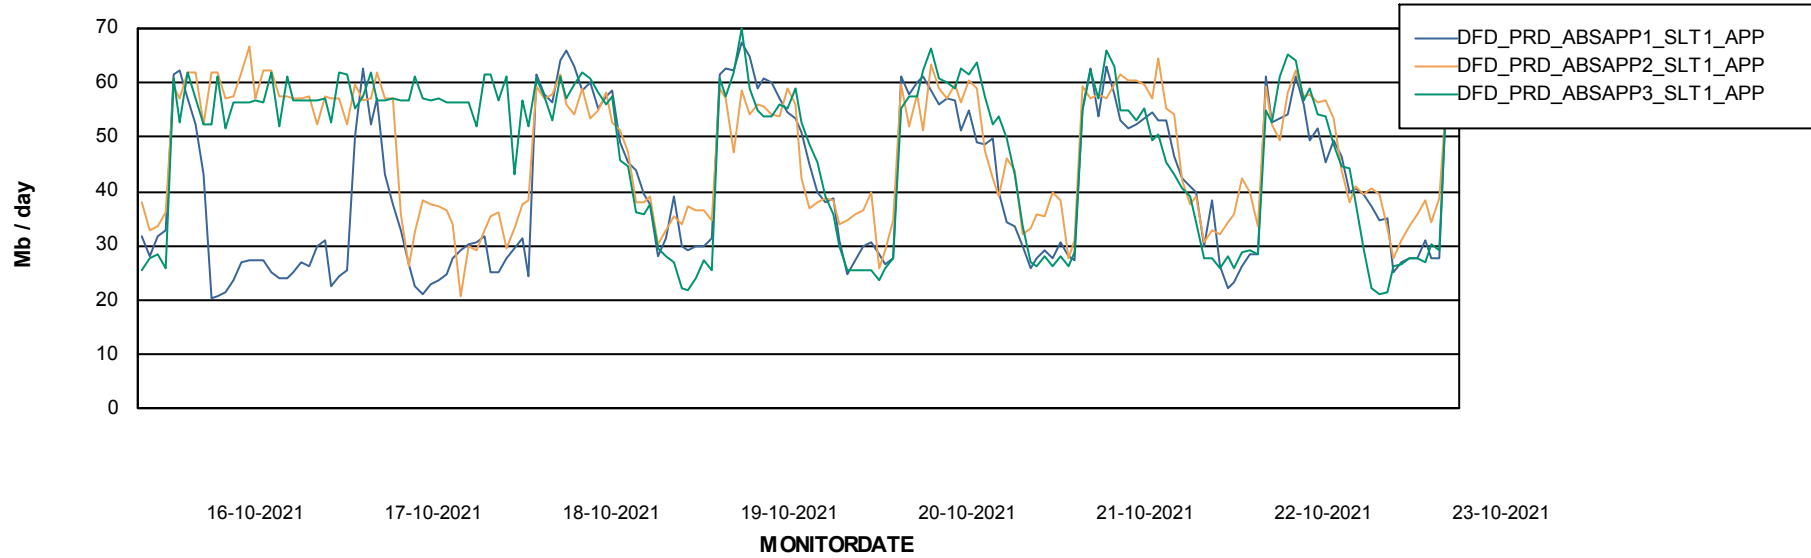

Weekly SLA Customer Report

Customer DFD_Production
Database ID 39

Database Performance DFDDB_Production

Weekly SLA Customer Report

Customer DFD_Production
Database ID 39

Database Performance DFDDDBI_Production

DATABASE SIZE DFDDDB_Production

Database growth over last month

Weekly SLA Customer Report

Customer DFD_Production
Database ID 39

Database Tablespace DFDDB_Production

Date	Tablespace Name	Filesize (Gb)	Usedsize (Gb)	Percentage free
23-10-2021	ABSDATA	83	0	100
	INDX	161	0	100
22-10-2021	ABSDATA	83	0	100
	INDX	161	0	100
21-10-2021	ABSDATA	83	0	100
	INDX	161	0	100
20-10-2021	ABSDATA	83	0	100
	INDX	161	0	100
19-10-2021	ABSDATA	83	0	100
	INDX	161	0	100
18-10-2021	ABSDATA	83	0	100
	INDX	161	0	100
17-10-2021	ABSDATA	83	0	100
	INDX	161	0	100

Weekly SLA Customer Report

Customer DFD_Production
Database ID 39

ABSSolute Application Server Services

Avg memory used per ABS Server Service

Avg users per day per ABS server

Weekly SLA Customer Report

Customer DFD_Production
Database ID 39