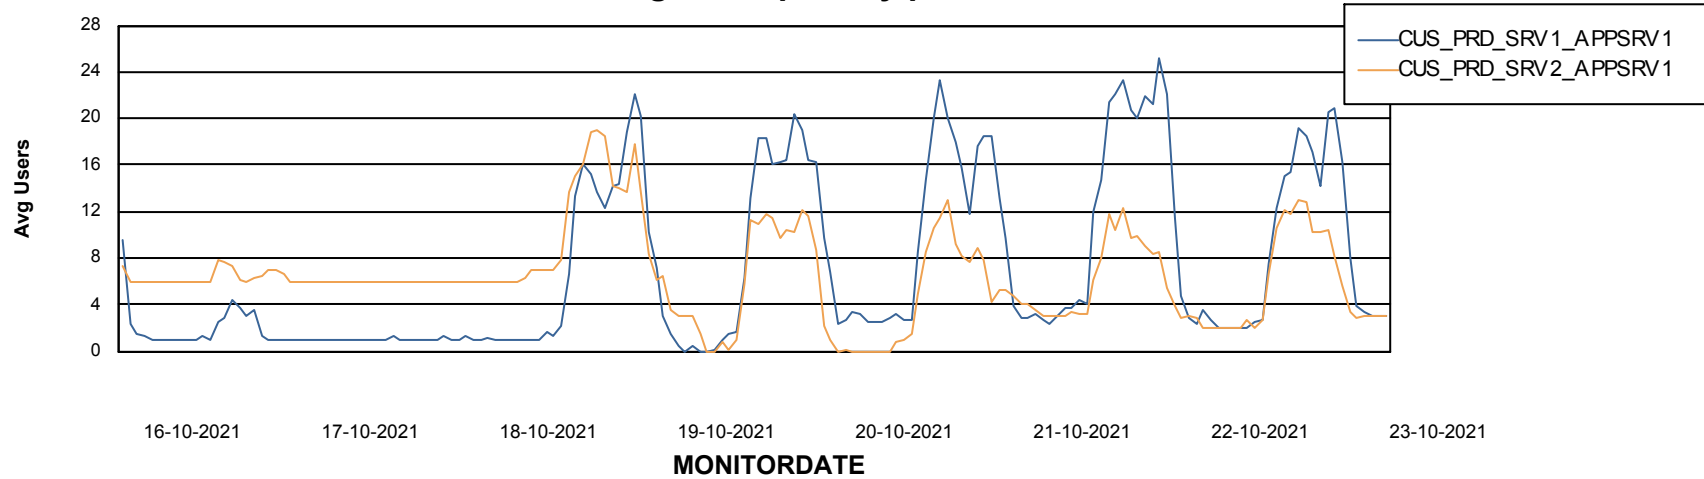

Weekly SLA Customer Report

Customer CUS_Production
Database ID 131

ABSSolute Application Server Services

Avg memory used per ABS Server Service

Avg users per day per ABS server

Weekly SLA Customer Report

Customer CUS_Production
Database ID 131