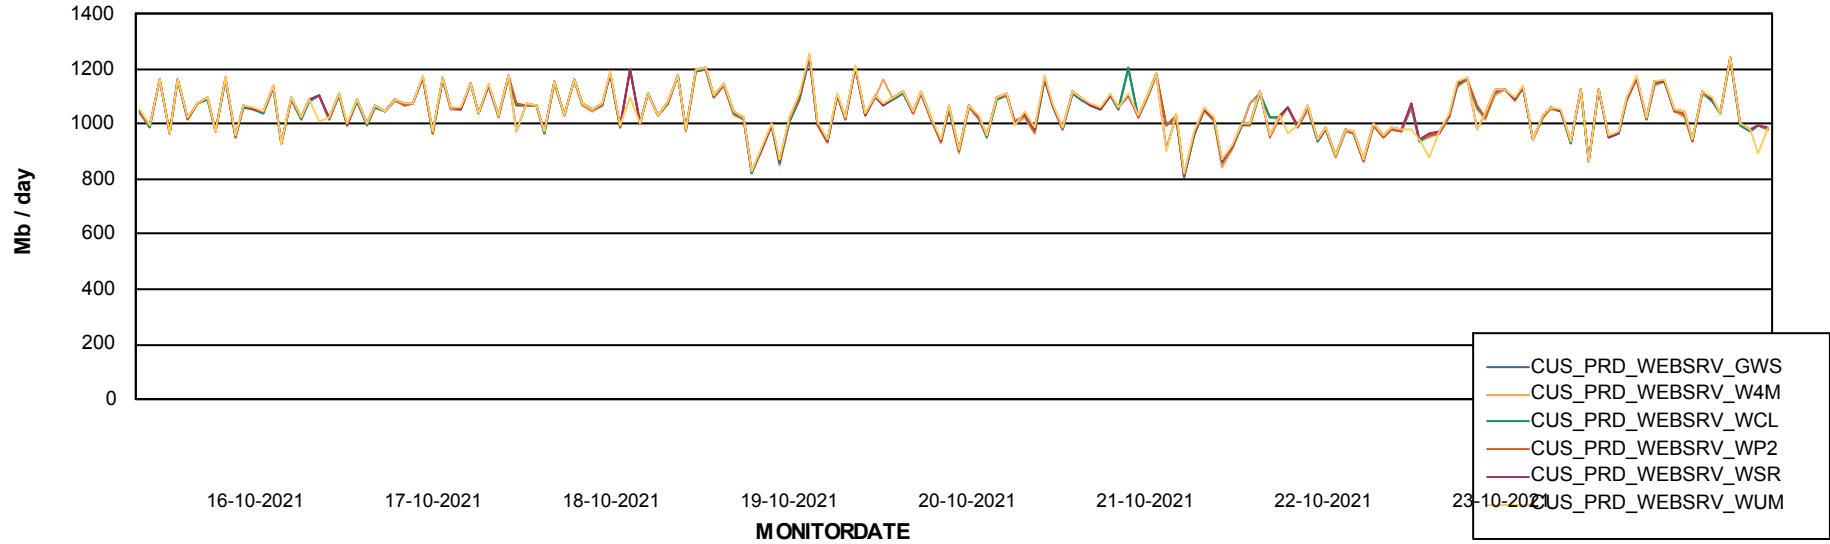

ABSSolute Web Component Services

Avg memory used per ReportServer Service

Weekly SLA Customer Report

Customer CUS_Production
Database ID 131

ABSSolute Web Component Services

Avg memory used per ABS Web component