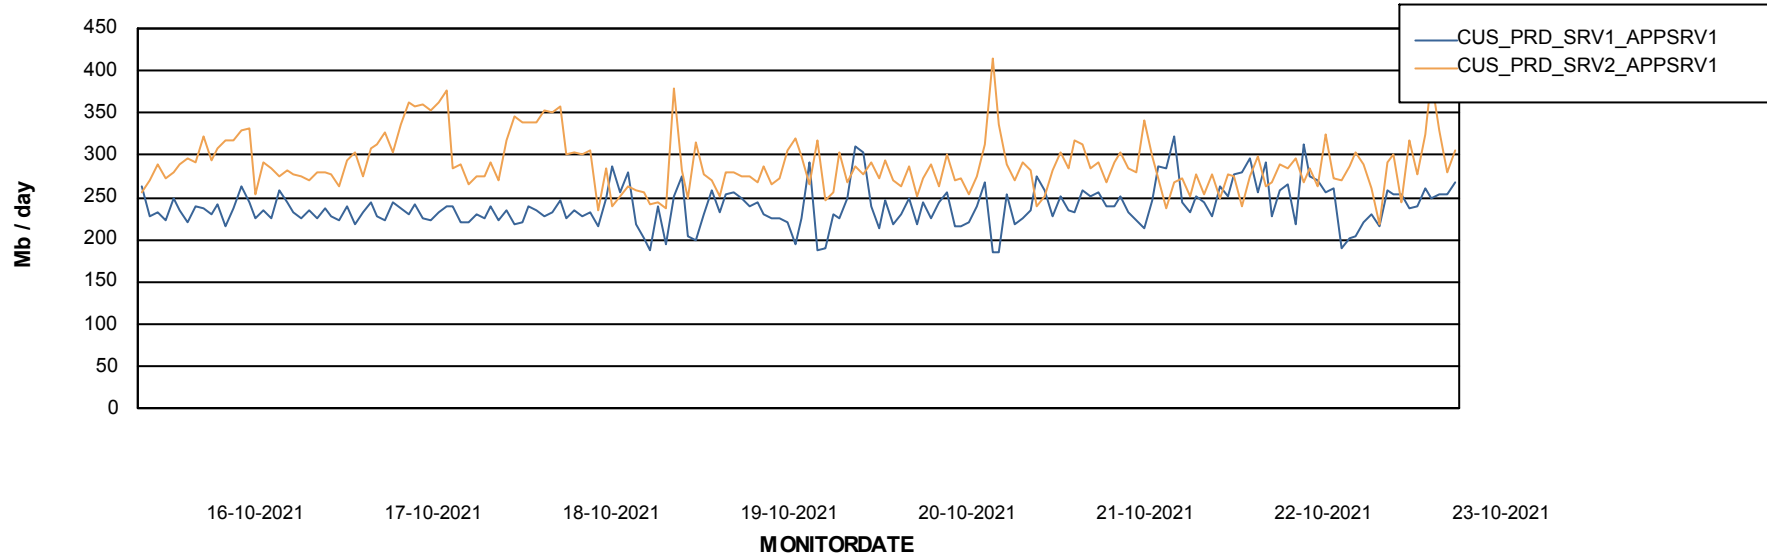

ABSSolute Application Server Services

Avg memory used per ABS Server Service