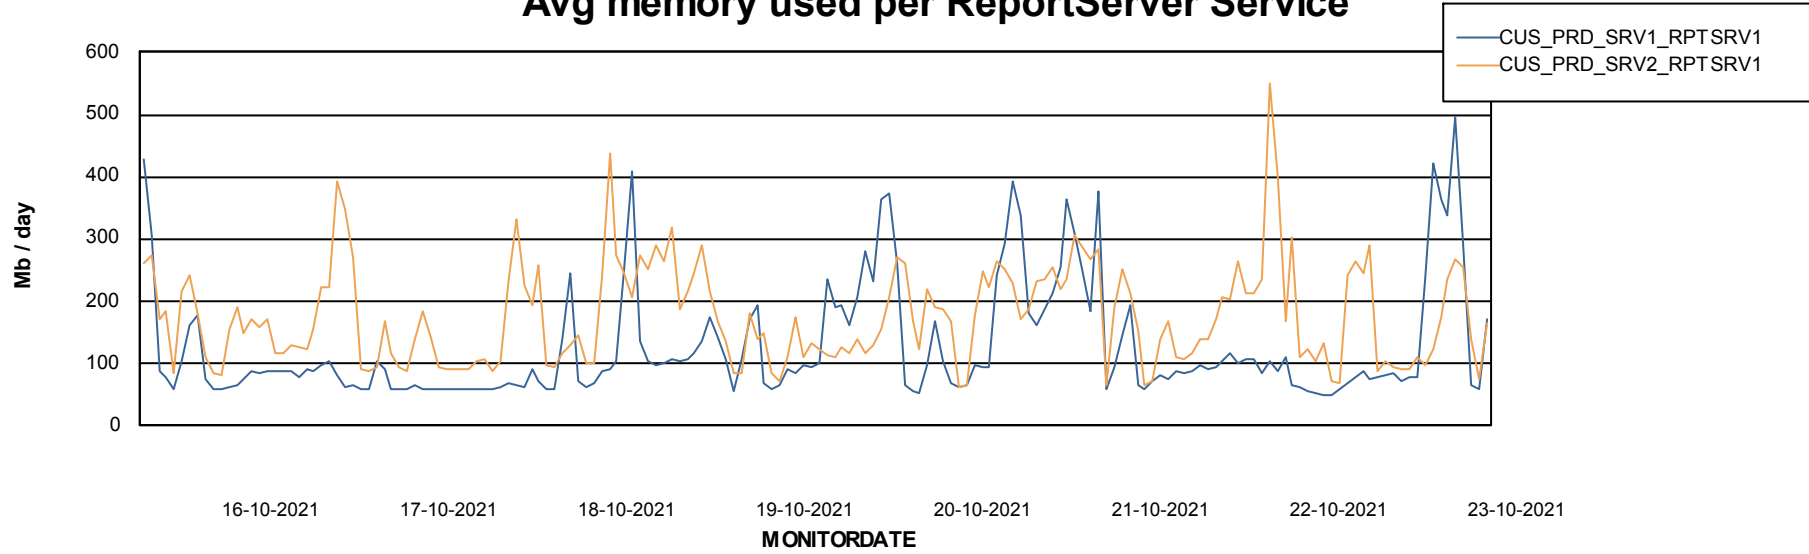

ABSSolute Web Component Services

Avg memory used per ReportServer Service