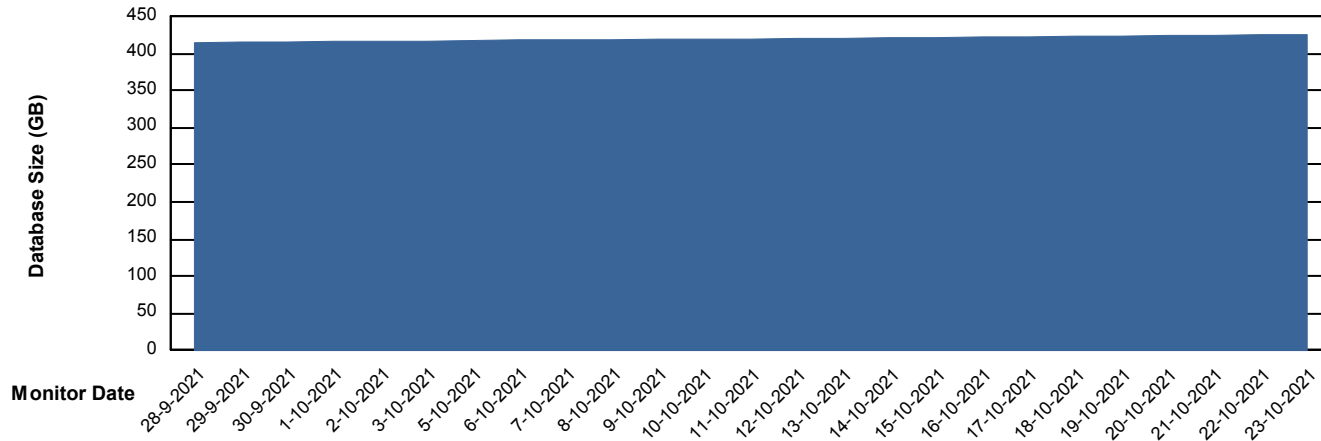

Weekly SLA Customer Report

Customer CUS_Production
Database ID 131

Database Performance CUS_ProdDB_Standby

DATABASE SIZE CUS_ProdDB_Primary

Database growth over last month

Weekly SLA Customer Report

Customer CUS_Production
Database ID 131