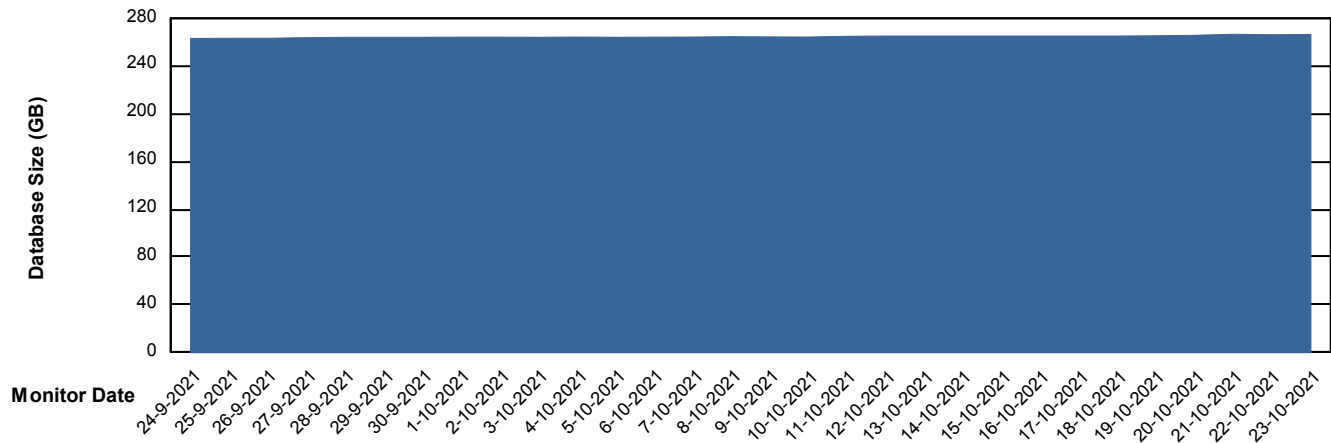

DATABASE SIZE CLODB_PRD_Production

Database growth over last month