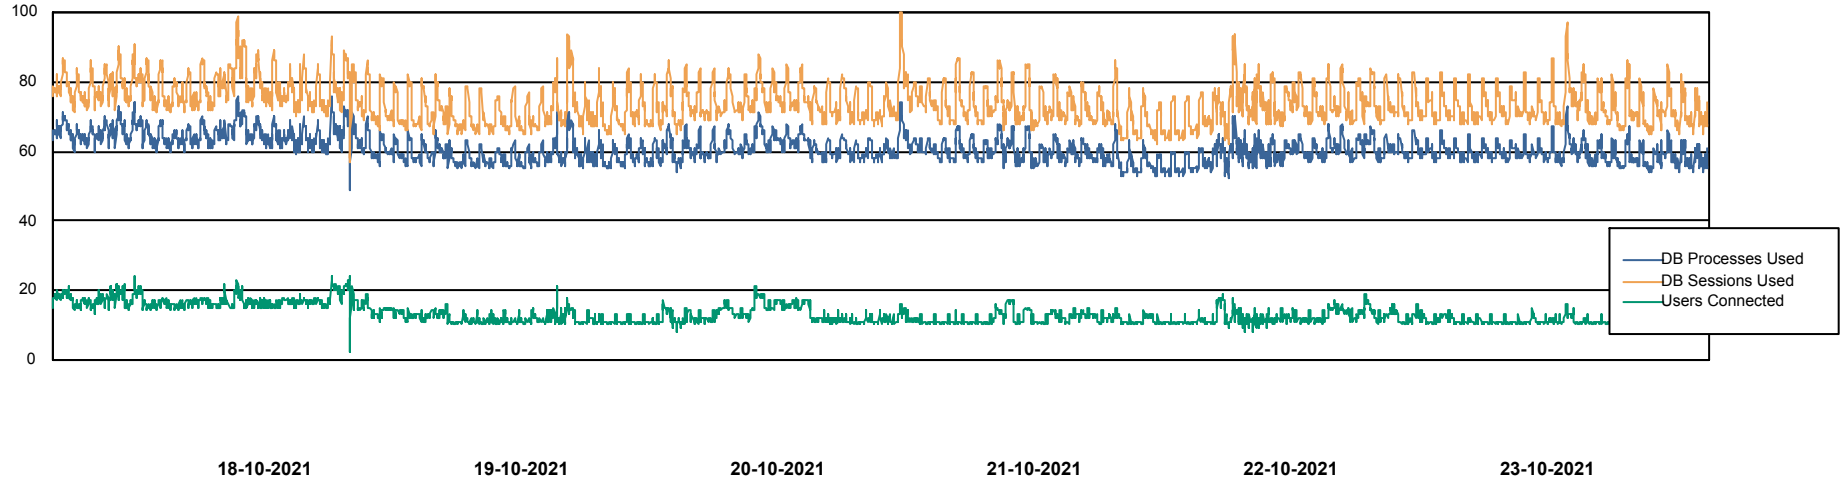

Database Performance CLODB_PRD_BI