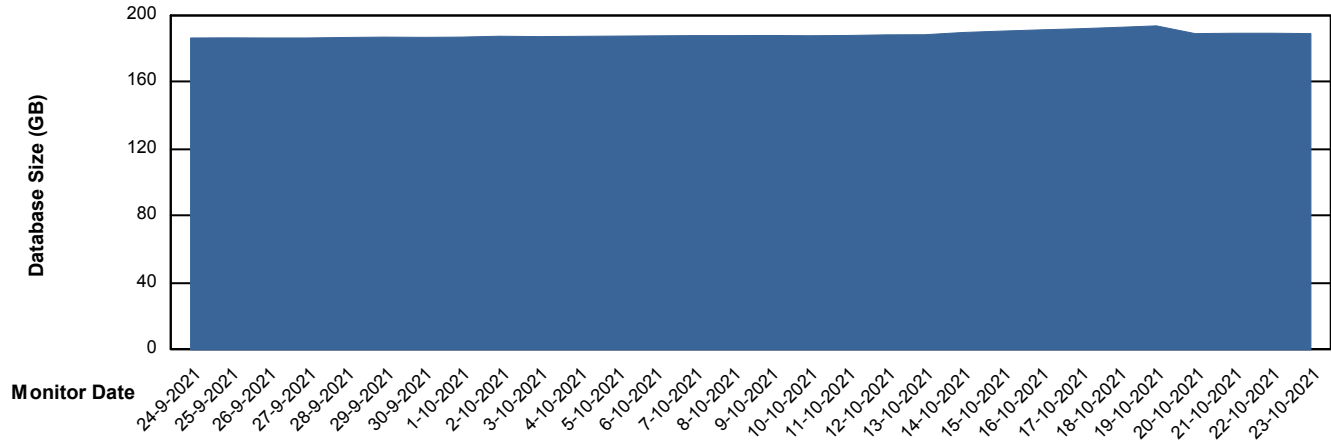

DATABASE SIZE CLODB_PRD_BI

Database growth over last month