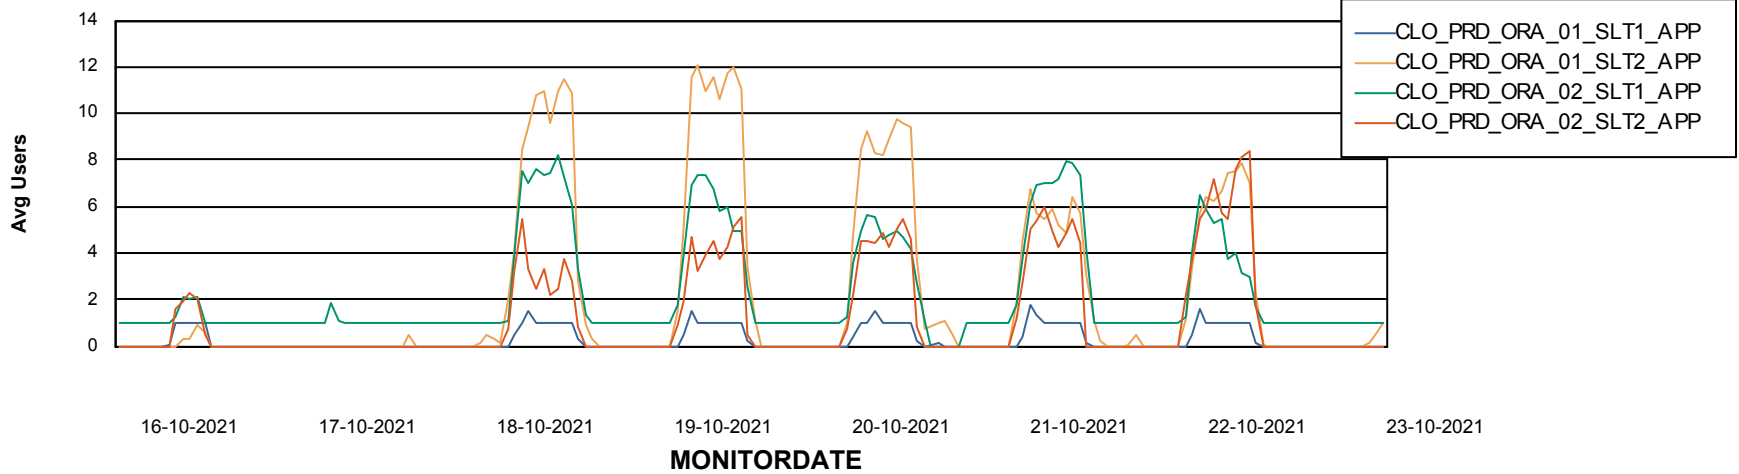

Avg users per day per ABS server