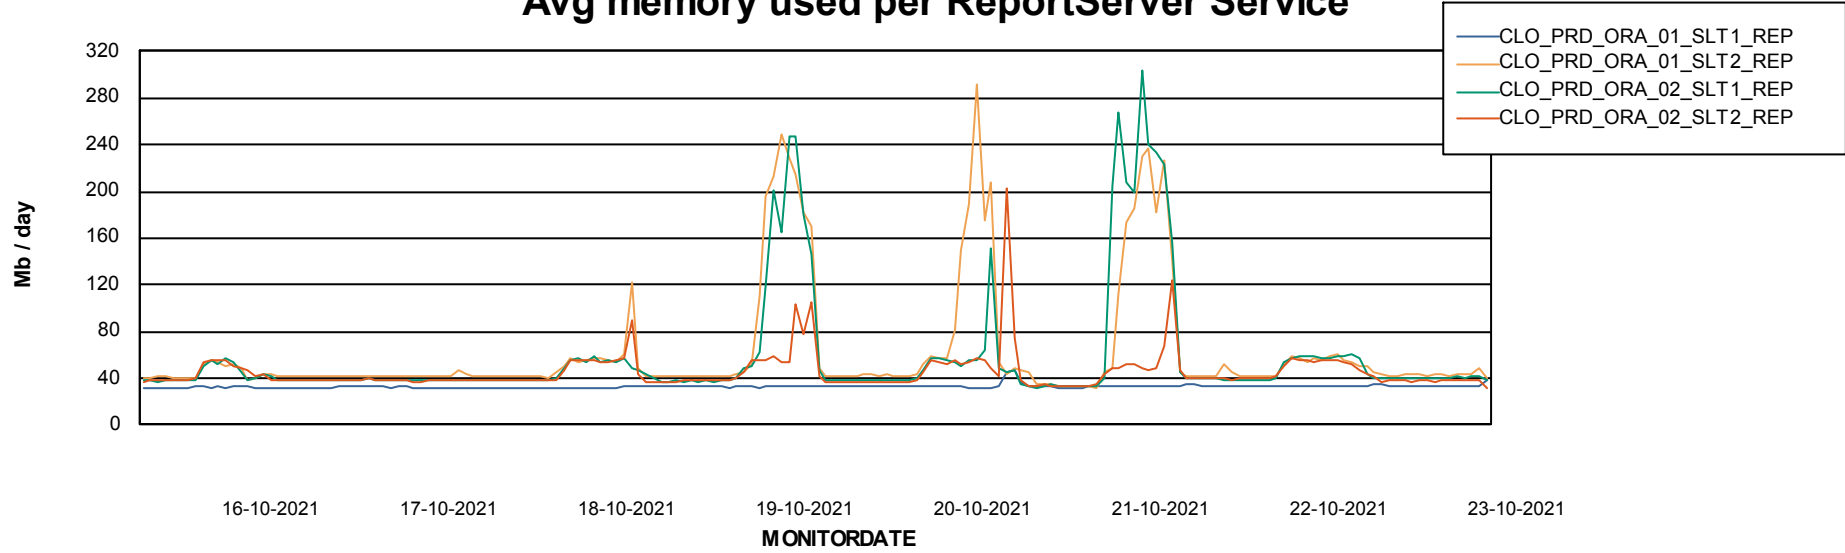

ABSSolute Application ReportServer Services

Avg memory used per ReportServer Service