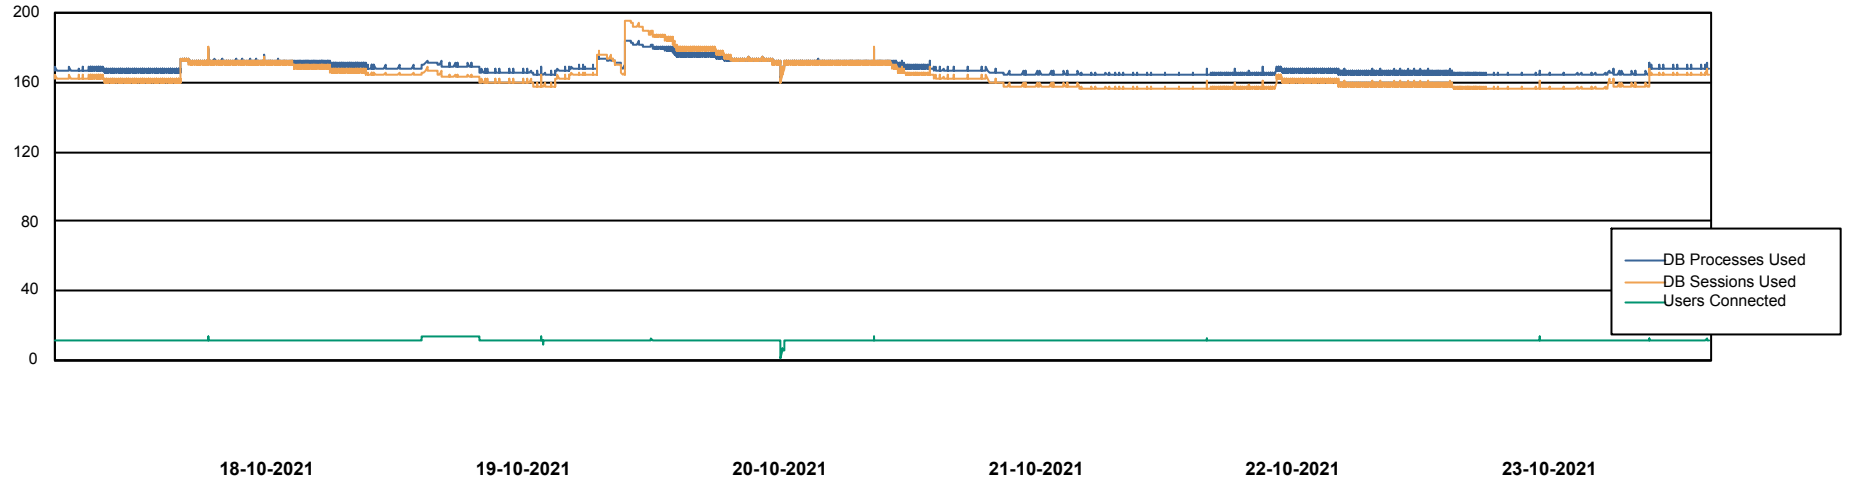

Database Performance CLODB_PRD_Test