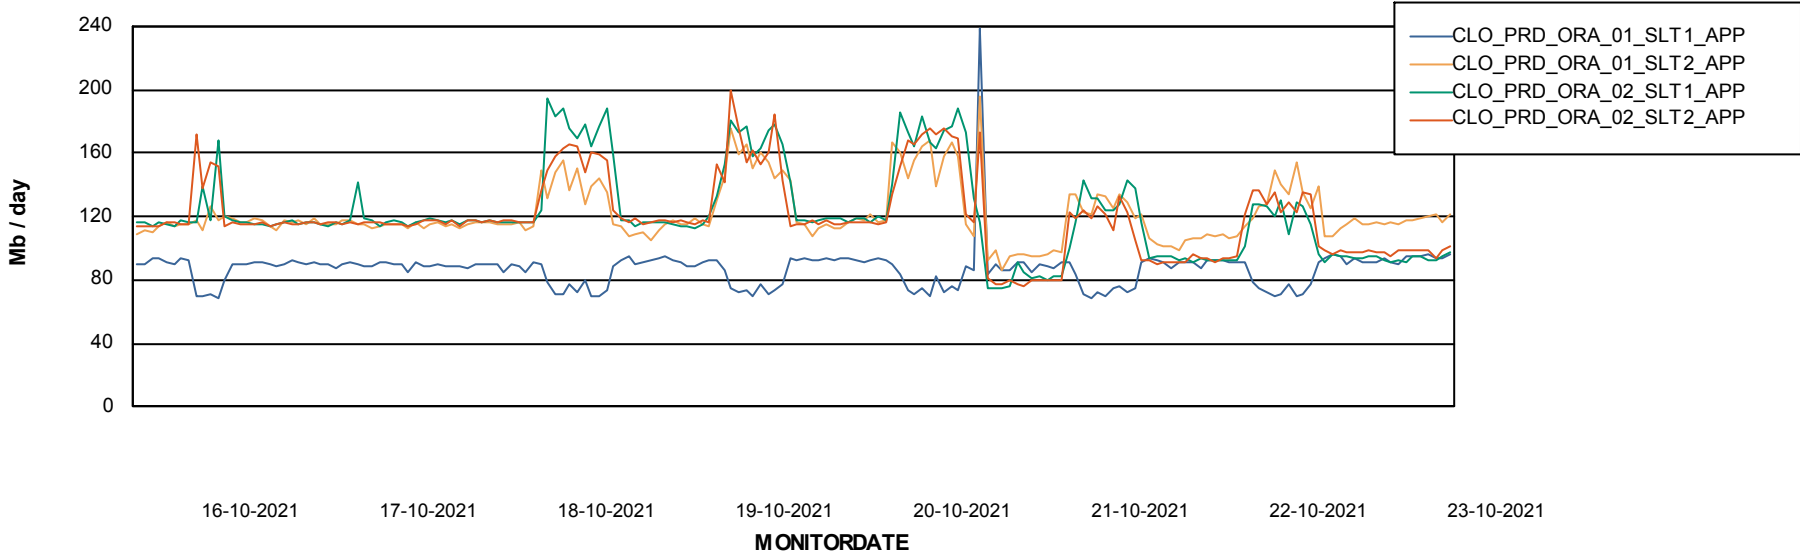

ABSSolute Application Server Services

Avg memory used per ABS Server Service