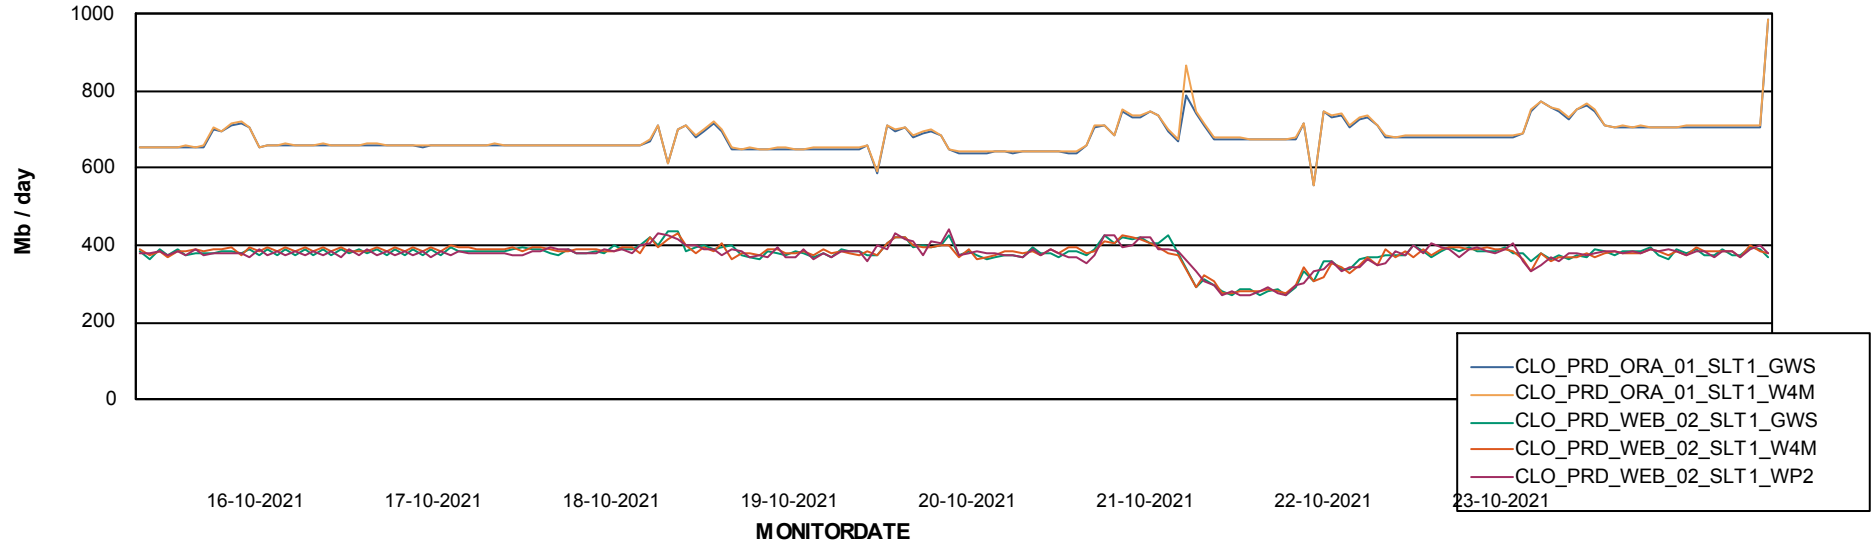

ABSSolute Web Component Services

Avg memory used per ABS Web component