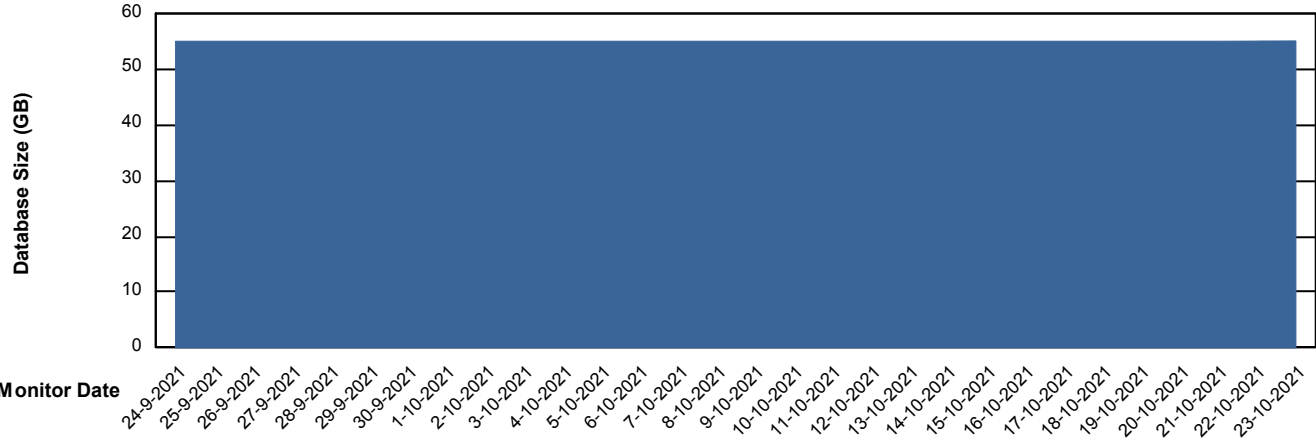

Weekly SLA Customer Report

Customer CIW Production
Database ID 45

Database Performance CIWDB_Production

Weekly SLA Customer Report

Customer CIW Production
Database ID 45

Database Performance CIWDB_Standby

Weekly SLA Customer Report

Customer CIW Production
 Database ID 45

DATABASE SIZE CIWDB_Production

Database growth over last month

Database Tablespace CIWDB_Production

Date	Tablespace Name	Filesize (Gb)	Usedsize (Gb)	Percentage free
23-10-2021	ABSDATA	51	42	18
	INDX	12	6	50
22-10-2021	ABSDATA	51	42	18
	INDX	12	6	50
21-10-2021	ABSDATA	51	42	18
	INDX	12	6	50
20-10-2021	ABSDATA	51	42	18
	INDX	12	6	50
19-10-2021	ABSDATA	51	42	18
	INDX	12	6	50
18-10-2021	ABSDATA	51	42	18
	INDX	12	6	50
17-10-2021	ABSDATA	51	42	18
	INDX	12	6	50