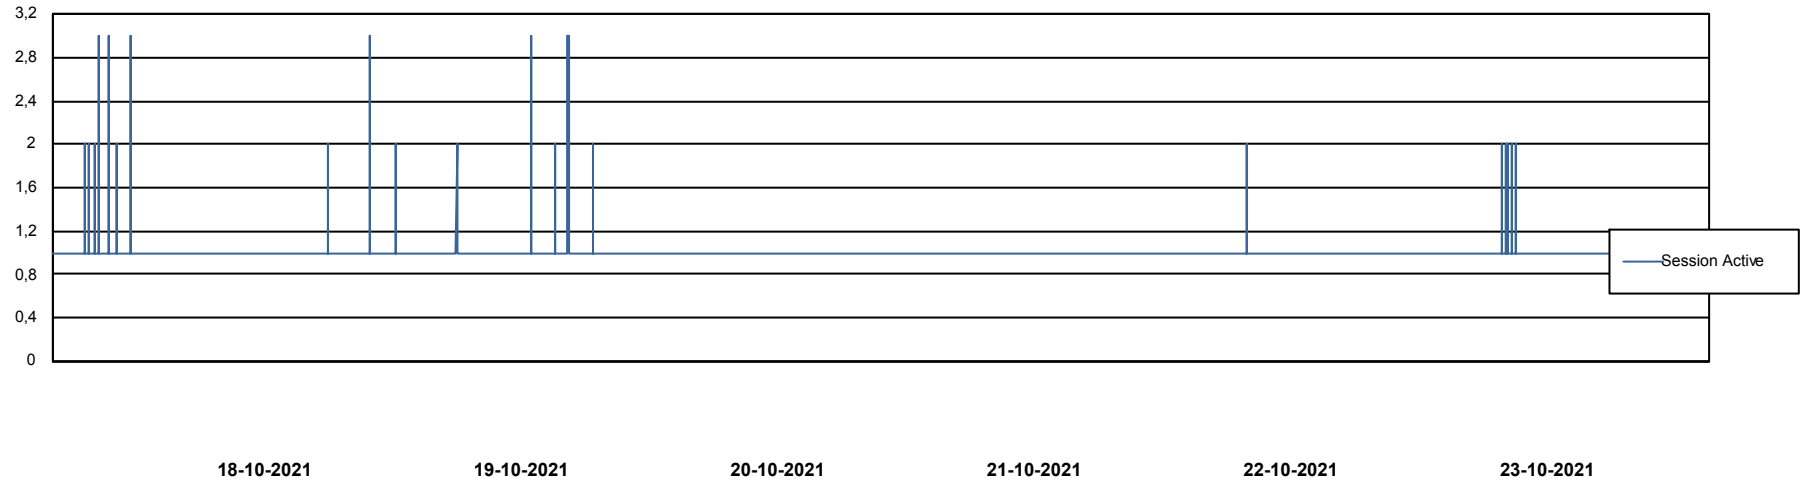

Weekly SLA Customer Report

Customer CIW Production
Database ID 45

Database Performance CIWDB_Production

Weekly SLA Customer Report

Customer CIW Production
Database ID 45

Database Performance CIWDB_Standby

Weekly SLA Customer Report

Customer CIW Production
 Database ID 45

DATABASE SIZE CIWDB_Production

Database growth over last month

Database Tablespace CIWDB_Production

Date	Tablespace Name	Filesize (Gb)	Usedsize (Gb)	Percentage free
23-10-2021	ABSDATA	51	42	18
	INDX	12	6	50
22-10-2021	ABSDATA	51	42	18
	INDX	12	6	50
21-10-2021	ABSDATA	51	42	18
	INDX	12	6	50
20-10-2021	ABSDATA	51	42	18
	INDX	12	6	50
19-10-2021	ABSDATA	51	42	18
	INDX	12	6	50
18-10-2021	ABSDATA	51	42	18
	INDX	12	6	50
17-10-2021	ABSDATA	51	42	18
	INDX	12	6	50