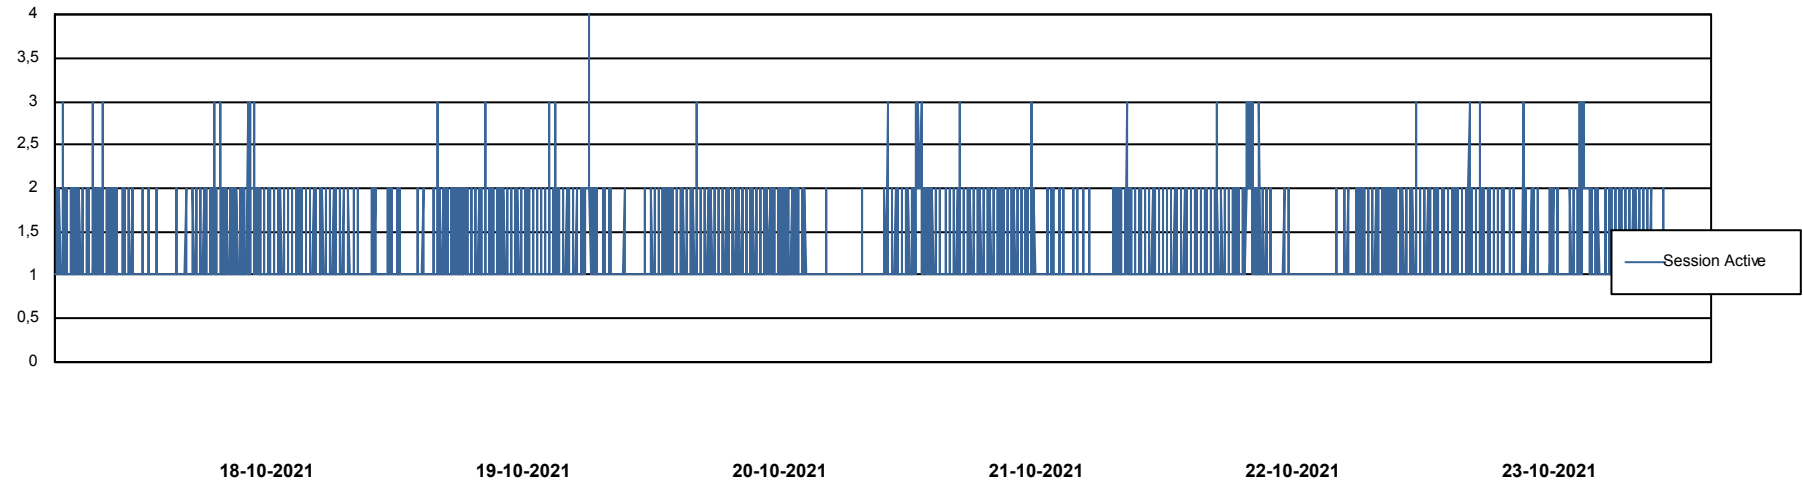

Weekly SLA Customer Report

Customer CIW Production
 Database ID 45

Harddisk Usage CIW_PRD_ORACLE1

	Free disk space on c: (%)	Total disk space on c: (Gb)	Free disk space on d: (%)	Total disk space on d: (Gb)	Free disk space on e: (%)	Total disk space on e: (Gb)
23-10-2021	91	700	84	700	100	831
22-10-2021	91	700	83	700	100	831
21-10-2021	91	700	83	700	100	831
20-10-2021	91	700	84	700	100	831
19-10-2021	91	700	84	700	100	831
18-10-2021	91	700	84	700	100	831
17-10-2021	91	700	84	700	100	831

Harddisk Usage CIW_PRD_ORACLE2

	Free disk space on c: (%)	Total disk space on c: (Gb)	Free disk space on d: (%)	Total disk space on d: (Gb)	Free disk space on e: (%)	Total disk space on e: (Gb)
23-10-2021	92	701	66	700	100	830
22-10-2021	92	701	65	700	100	830
21-10-2021	92	701	65	700	100	830
20-10-2021	92	701	65	700	100	830
19-10-2021	92	701	66	700	100	830
18-10-2021	92	701	66	700	100	830
17-10-2021	92	701	66	700	100	830

Weekly SLA Customer Report

Customer CIW Production
Database ID 45

Database Performance CIWDB_Production

Weekly SLA Customer Report

Customer CIW Production
Database ID 45

Database Performance CIWDB_Standby

Weekly SLA Customer Report