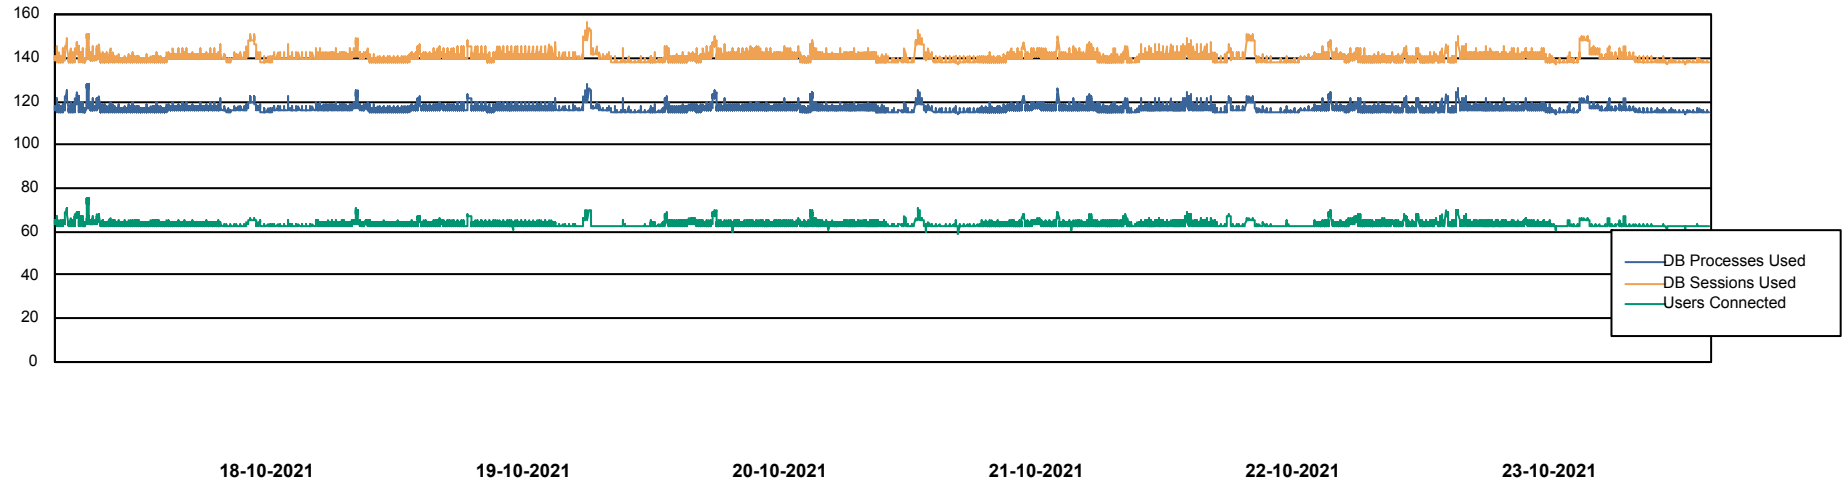

Harddisk Usage CIW_PRD_ORACLE2

	Free disk space on c: (%)	Total disk space on c: (Gb)	Free disk space on d: (%)	Total disk space on d: (Gb)	Free disk space on e: (%)	Total disk space on e: (Gb)
23-10-2021	92	701	66	700	100	830
22-10-2021	92	701	65	700	100	830
21-10-2021	92	701	65	700	100	830
20-10-2021	92	701	65	700	100	830
19-10-2021	92	701	66	700	100	830
18-10-2021	92	701	66	700	100	830
17-10-2021	92	701	66	700	100	830

Weekly SLA Customer Report

Customer CIW Production
Database ID 45

Database Performance CIWDB_Production

Weekly SLA Customer Report

Customer CIW Production
Database ID 45

Database Performance CIWDB_Standby

Weekly SLA Customer Report