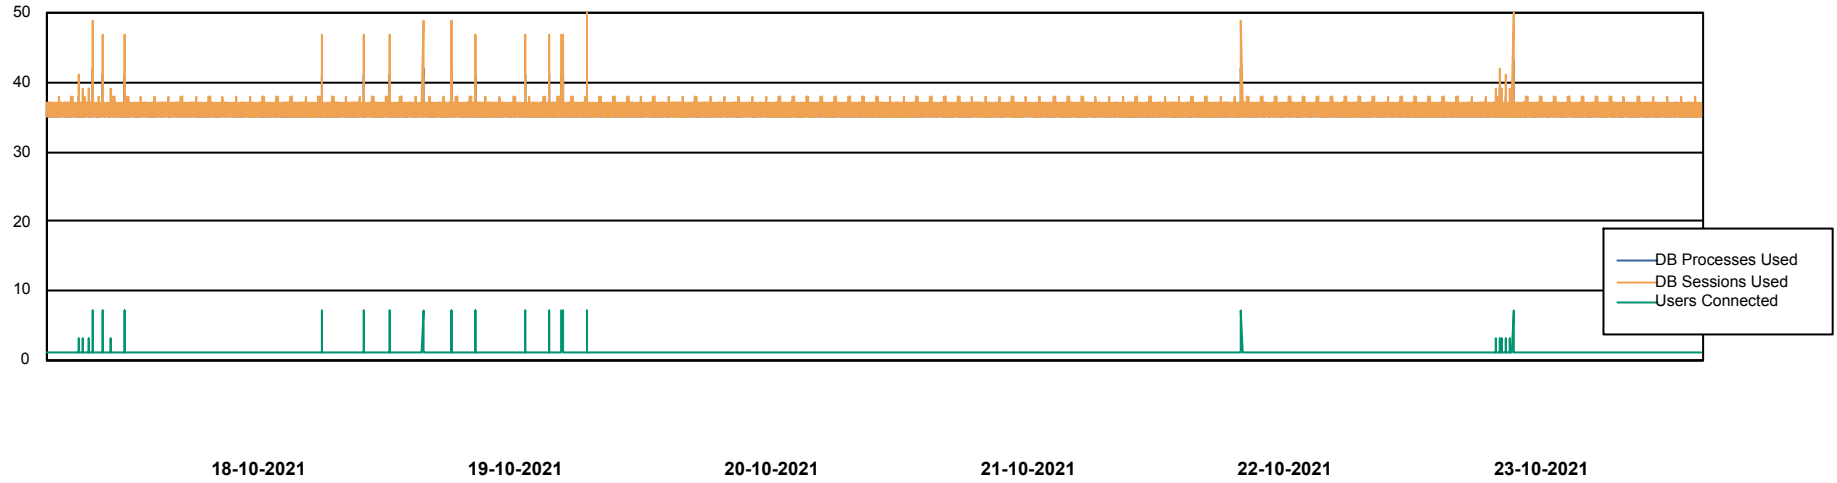

Weekly SLA Customer Report

Customer CIW Production
Database ID 45

Database Performance CIWDB_Production

Weekly SLA Customer Report

Customer CIW Production
Database ID 45

Database Performance CIWDB_Standby

Weekly SLA Customer Report

Customer CIW Production
 Database ID 45

DATABASE SIZE CIWDB_Production

Database growth over last month

Database Tablespace CIWDB_Production

Date	Tablespace Name	Filesize (Gb)	Usedsize (Gb)	Percentage free
23-10-2021	ABSDATA	51	42	18
	INDX	12	6	50
22-10-2021	ABSDATA	51	42	18
	INDX	12	6	50
21-10-2021	ABSDATA	51	42	18
	INDX	12	6	50
20-10-2021	ABSDATA	51	42	18
	INDX	12	6	50
19-10-2021	ABSDATA	51	42	18
	INDX	12	6	50
18-10-2021	ABSDATA	51	42	18
	INDX	12	6	50
17-10-2021	ABSDATA	51	42	18
	INDX	12	6	50