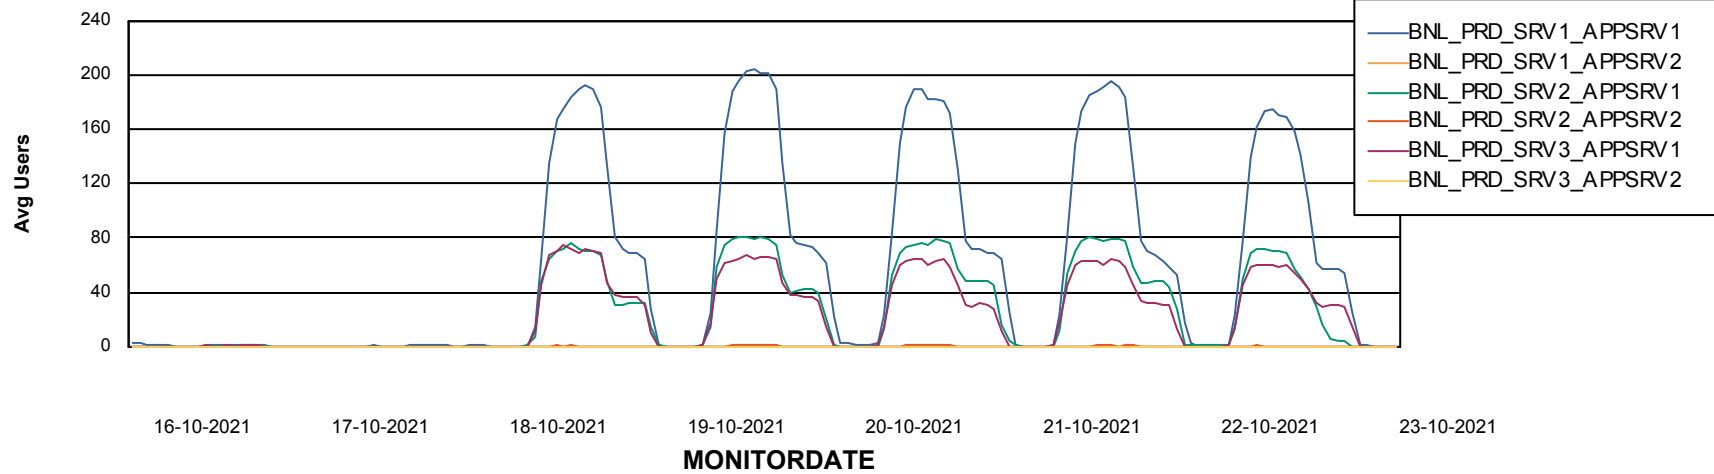

Database Performance BNLDB_Production

Weekly SLA Customer Report

Customer BNL_Production
 Database ID 83

DATABASE SIZE BNLDB_Production

Database growth over last month

Database Tablespace BNLDB_Production

Date	Tablespace Name	Filesize (Gb)	Usedsize (Gb)	Percentage free
23-10-2021	ABSDATA	122	68	44
	INDX	340	138	60
22-10-2021	ABSDATA	122	68	44
	INDX	340	138	60
21-10-2021	ABSDATA	122	68	44
	INDX	340	137	60
20-10-2021	ABSDATA	122	68	44
	INDX	340	137	60
19-10-2021	ABSDATA	122	68	44
	INDX	340	137	60
18-10-2021	ABSDATA	122	68	44
	INDX	340	137	60
17-10-2021	ABSDATA	122	68	45
	INDX	340	136	60

Weekly SLA Customer Report

Customer BNL_Production
Database ID 83

ABSSolute Application Server Services

Avg memory used per ABS Server Service

Avg users per day per ABS server

Weekly SLA Customer Report

Customer BNL_Production
Database ID 83