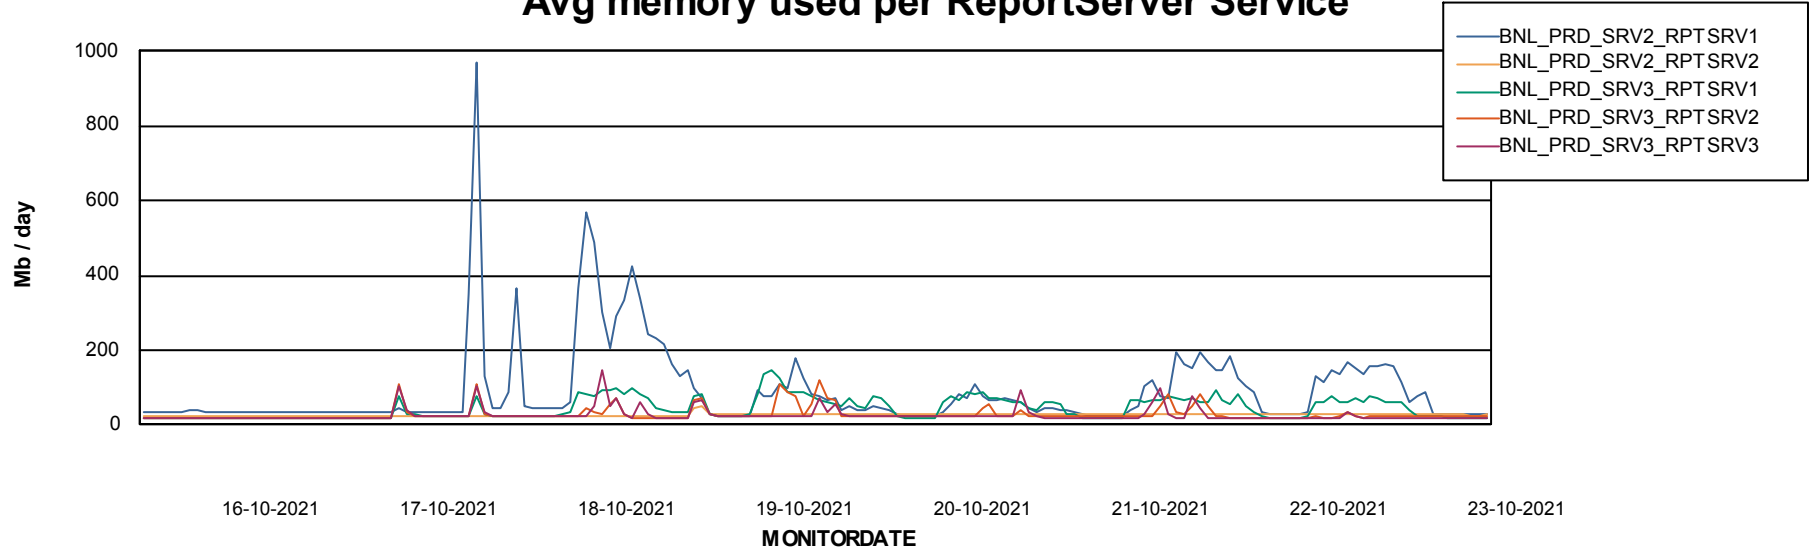

ABSolute Web Component Services

Avg memory used per ReportServer Service