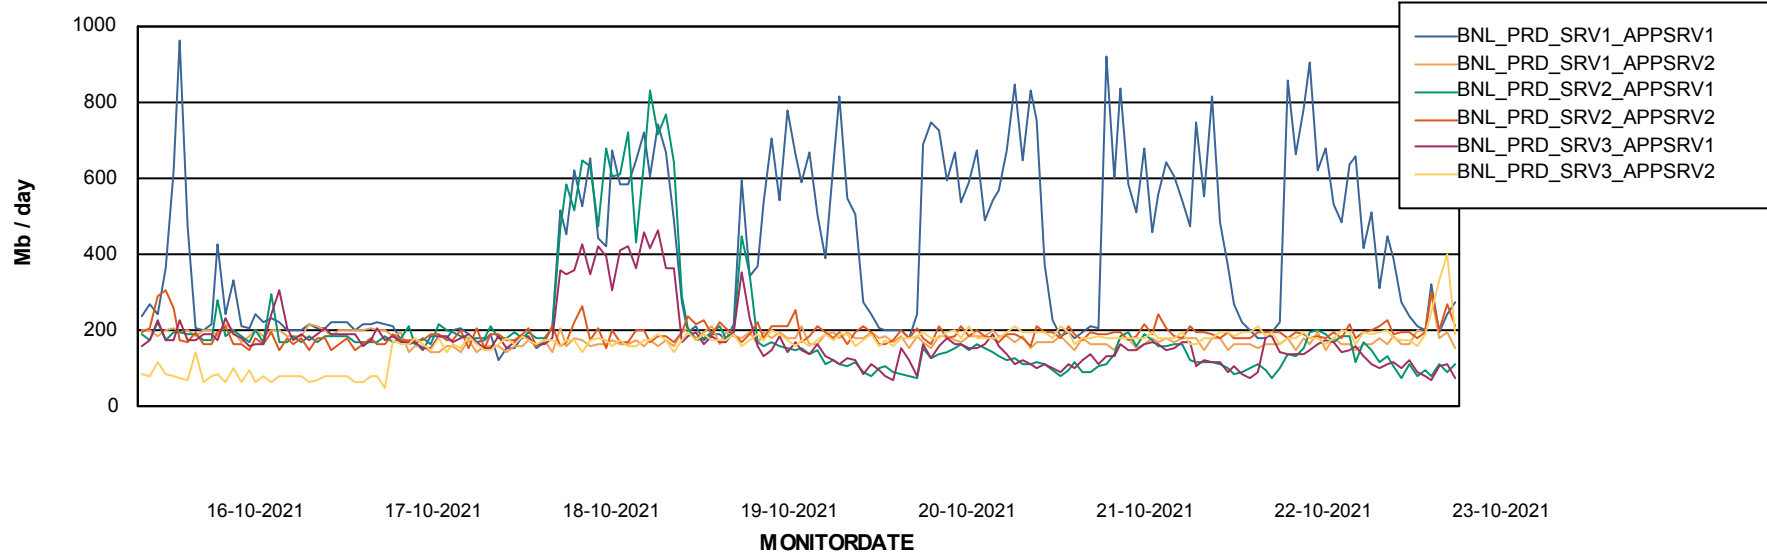

Weekly SLA Customer Report

Customer BNL_Production
 Database ID 83

Harddisk Usage BNL_PRD_vm-absa03

	Free disk space on C: (%)	Total disk space on C: (Gb)	Used disk space on C: (Gb)	Free disk space on D: (%)	Total disk space on D: (Gb)	Used disk space on D: (Gb)	Free disk space on F: (%)	Total disk space on F: (Gb)	Used disk space on F: (Gb)
23-10-2021	68	127	41	72	127	36	92	64	5
22-10-2021	68	127	41	72	127	36	92	64	5
21-10-2021	68	127	41	72	127	36	92	64	5
20-10-2021	68	127	41	72	127	36	92	64	5
19-10-2021	68	127	41	72	127	36	92	64	5
18-10-2021	68	127	41	72	127	36	92	64	5
17-10-2021	67	127	42	72	127	36	92	64	5

Database Performance BNLDB_Production

Weekly SLA Customer Report

Customer BNL_Production
 Database ID 83

DATABASE SIZE BNLDB_Production

Database growth over last month

Database Tablespace BNLDB_Production

Date	Tablespace Name	Filesize (Gb)	Usedsize (Gb)	Percentage free
23-10-2021	ABSDATA	122	68	44
	INDX	340	138	60
22-10-2021	ABSDATA	122	68	44
	INDX	340	138	60
21-10-2021	ABSDATA	122	68	44
	INDX	340	137	60
20-10-2021	ABSDATA	122	68	44
	INDX	340	137	60
19-10-2021	ABSDATA	122	68	44
	INDX	340	137	60
18-10-2021	ABSDATA	122	68	44
	INDX	340	137	60
17-10-2021	ABSDATA	122	68	45
	INDX	340	136	60

Weekly SLA Customer Report

Customer BNL_Production
Database ID 83

ABSSolute Application Server Services

Avg memory used per ABS Server Service

Avg users per day per ABS server

Weekly SLA Customer Report

Customer BNL_Production
Database ID 83