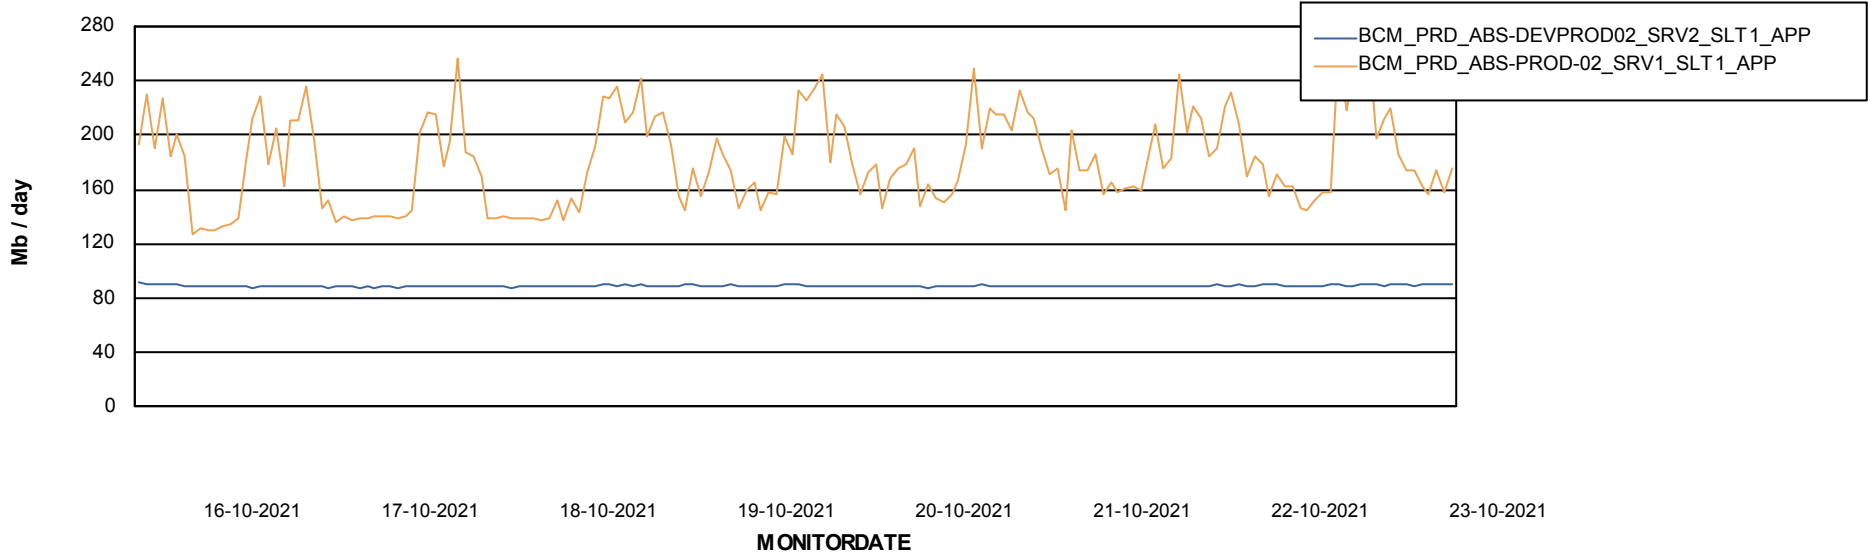

ABSSolute Application Server Services

Avg memory used per ABS Server Service