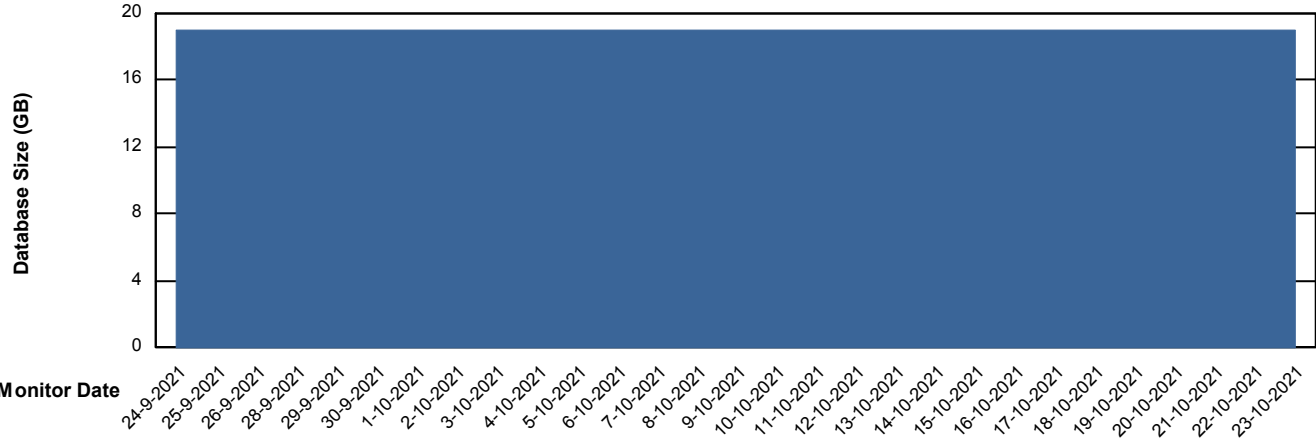

DATABASE SIZE BCMDB_ABS1 Production Database

Database growth over last month

Database Tablespace BCMDB_ABS1 Production Database

Date	Tablespace Name	Filesize (Gb)	Usedsize (Gb)	Percentage free
23-10-2021	ABSDATA	6	4	19
	INDX	11	9	19
22-10-2021	ABSDATA	6	4	19
	INDX	11	9	19
21-10-2021	ABSDATA	6	4	19
	INDX	11	9	19
20-10-2021	ABSDATA	6	4	19
	INDX	11	9	19
19-10-2021	ABSDATA	6	4	19
	INDX	11	9	19
18-10-2021	ABSDATA	6	4	19
	INDX	11	9	19
17-10-2021	ABSDATA	6	4	19
	INDX	11	9	19