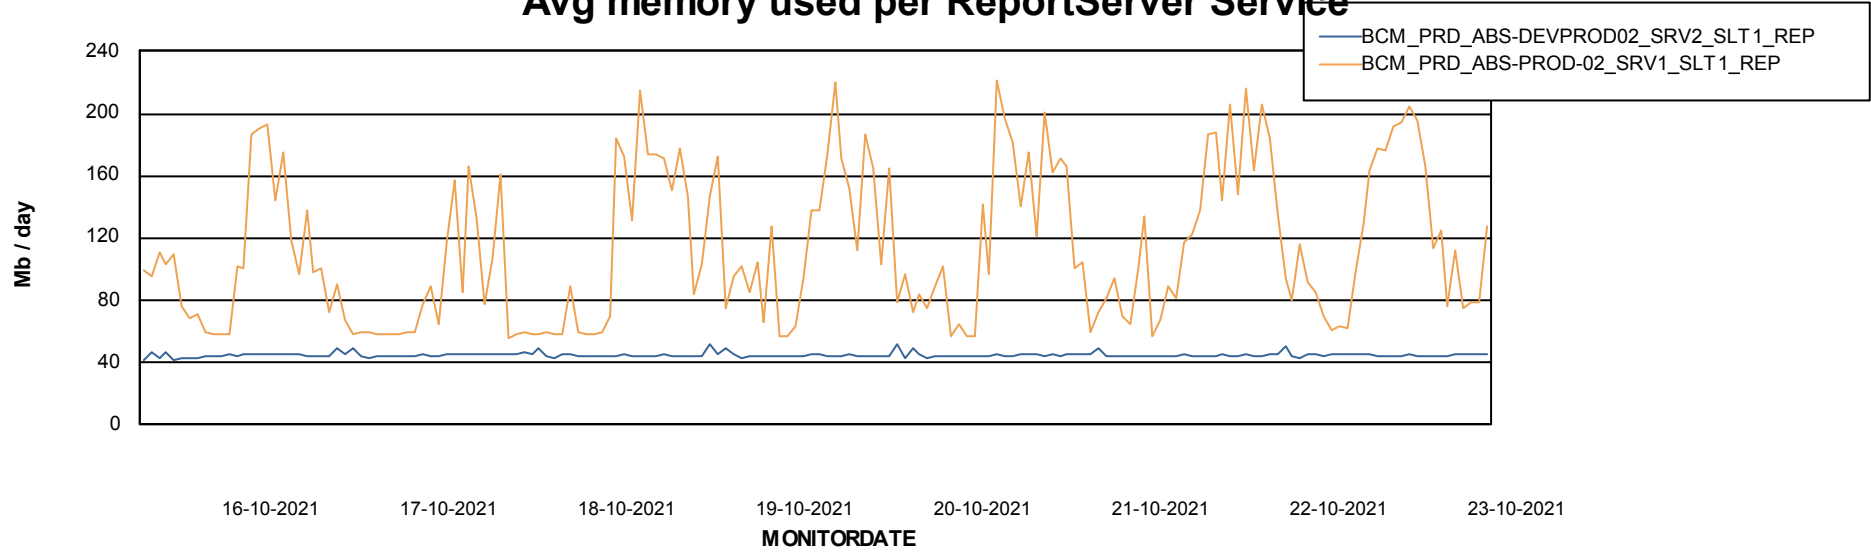

ABSSolute Application ReportServer Services

Avg memory used per ReportServer Service