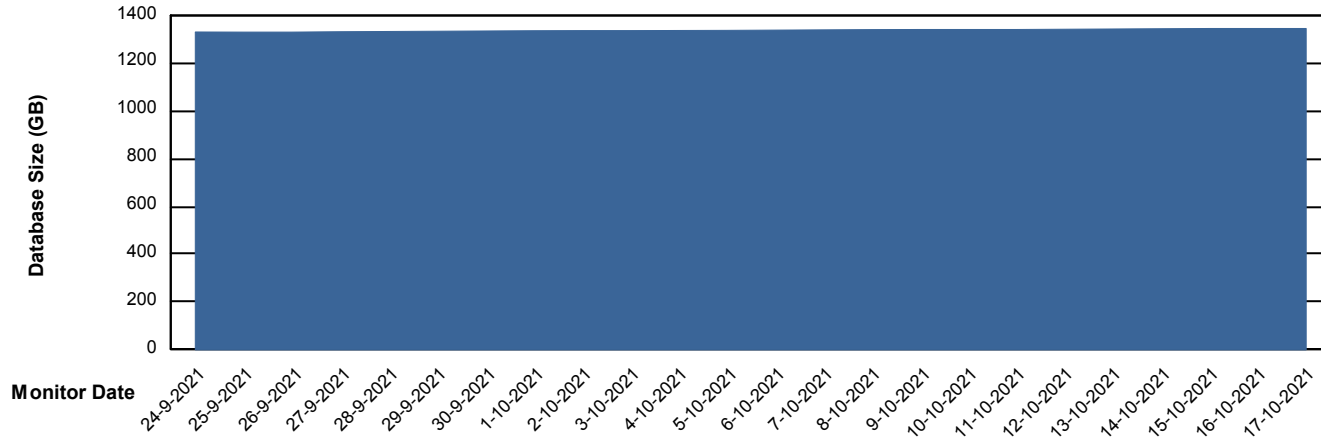

DATABASE SIZE AUJ_DB4_Primary

Database growth over last month