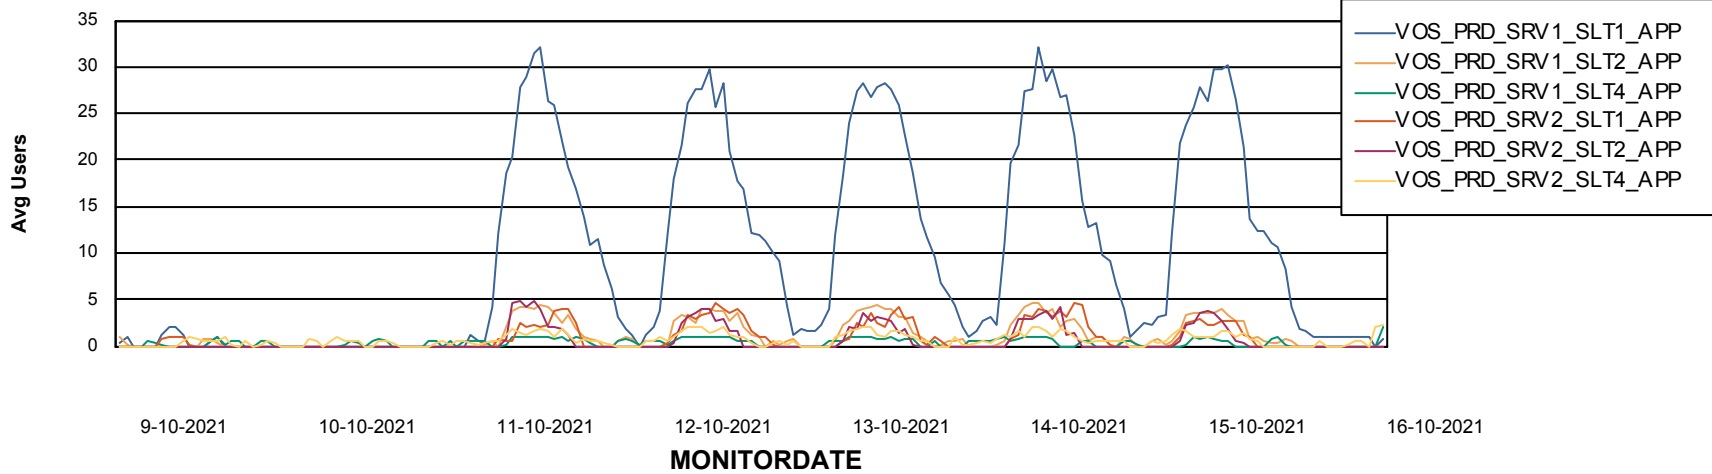

Avg users per day per ABS server