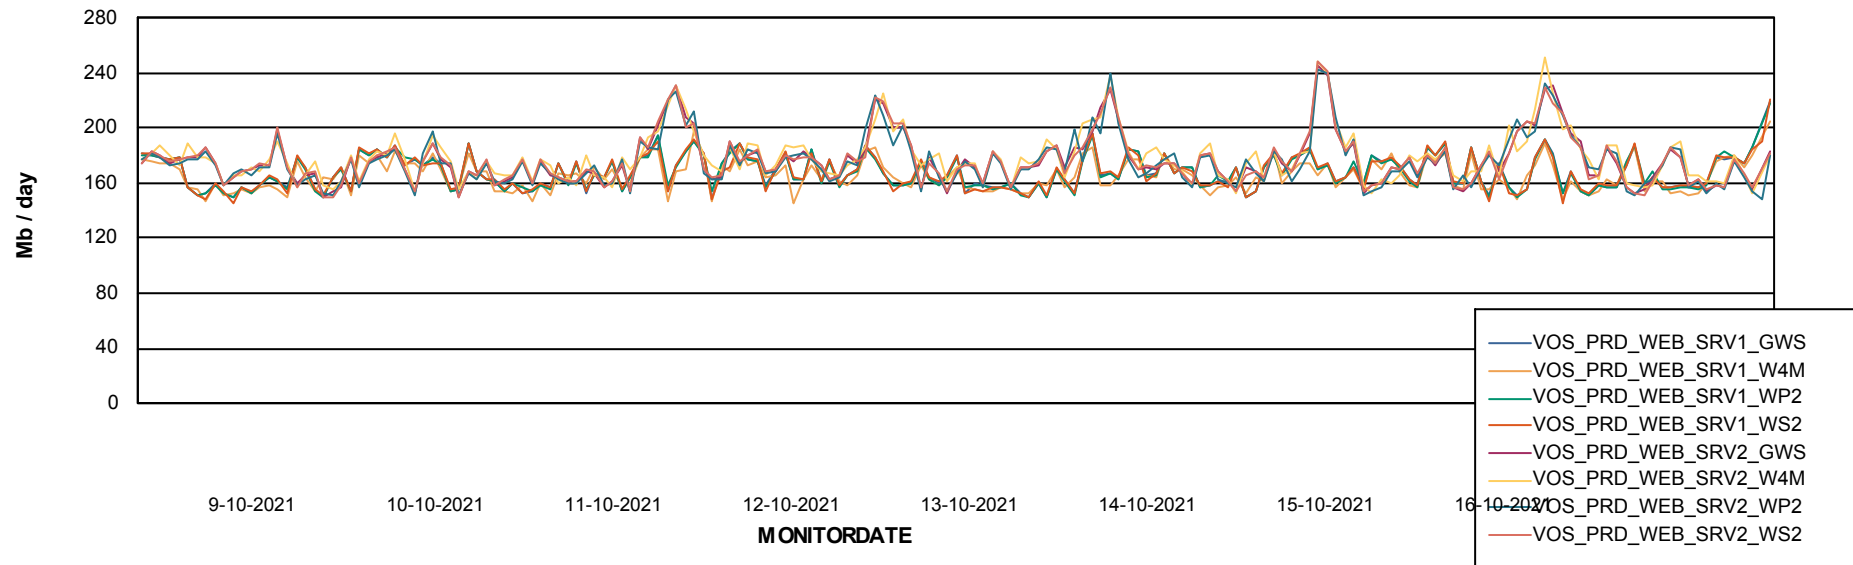

ABSolute Web Component Services

Avg memory used per ABS Web component