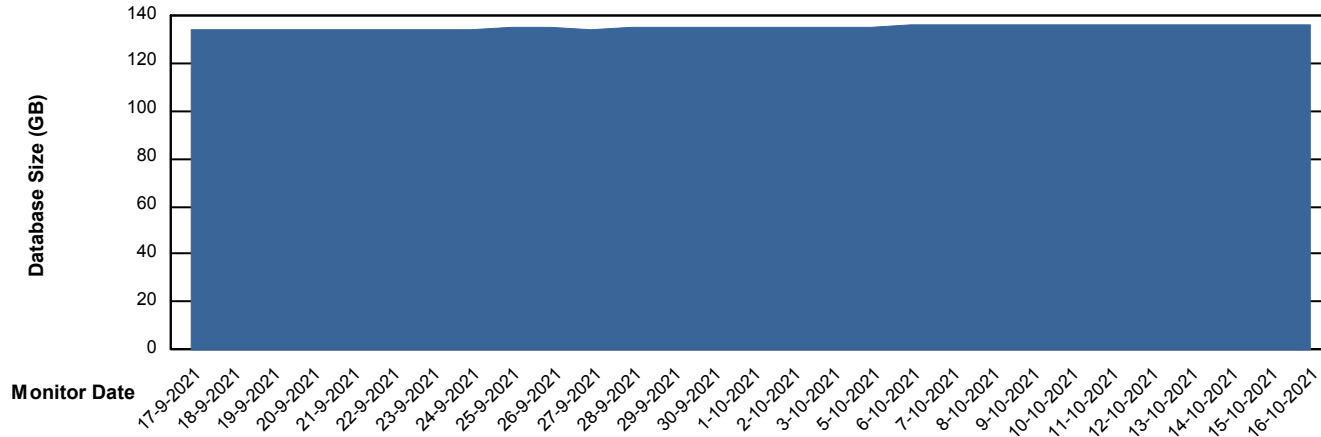

DATABASE SIZE VOSDB_BI

Database growth over last month