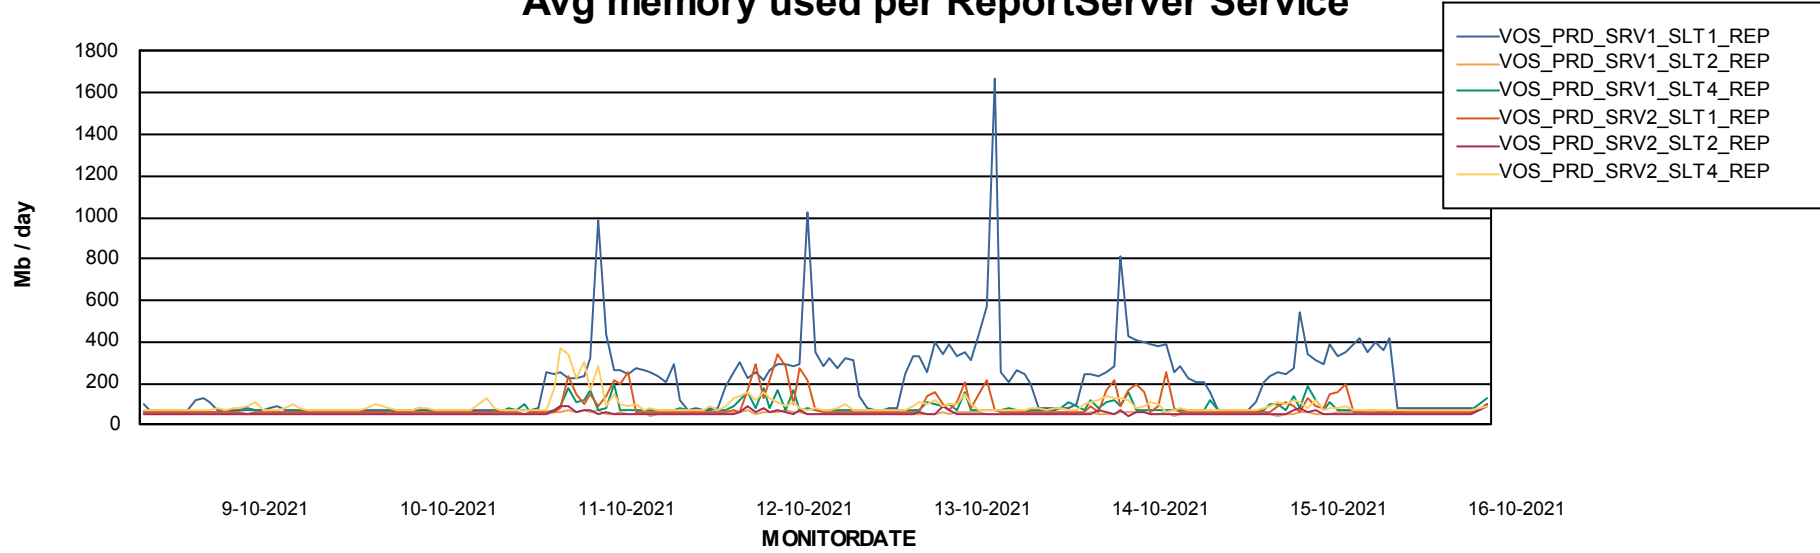

ABSSolute Application ReportServer Services

Avg memory used per ReportServer Service