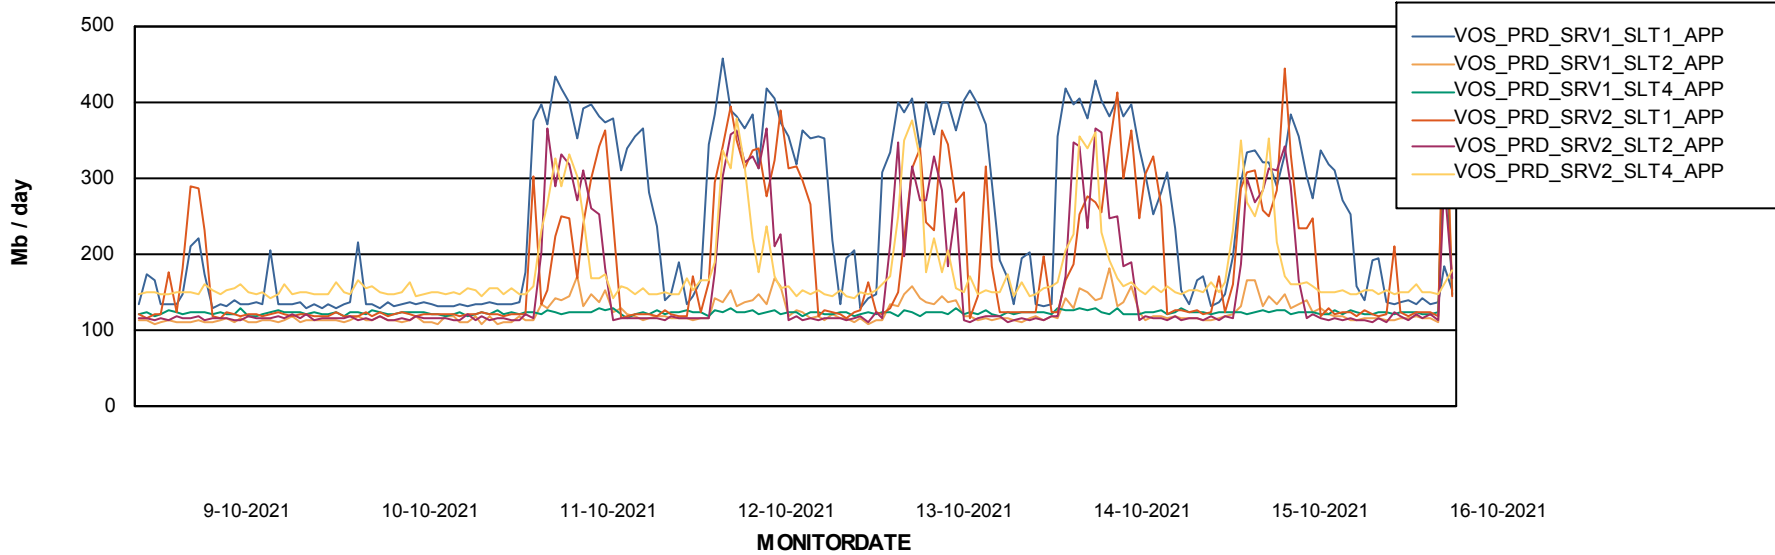

ABSSolute Application Server Services

Avg memory used per ABS Server Service