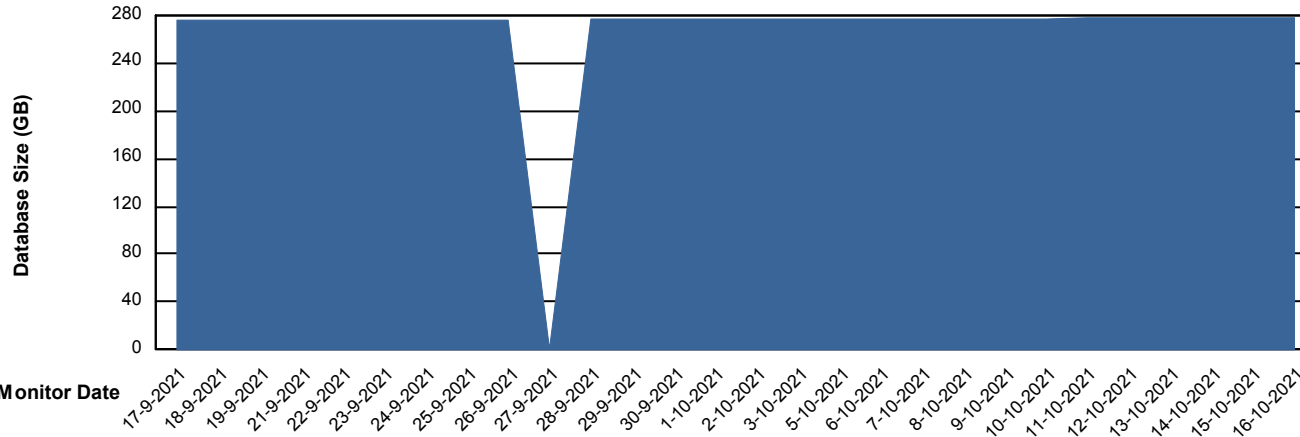

DATABASE SIZE VENDB_Production

Database growth over last month